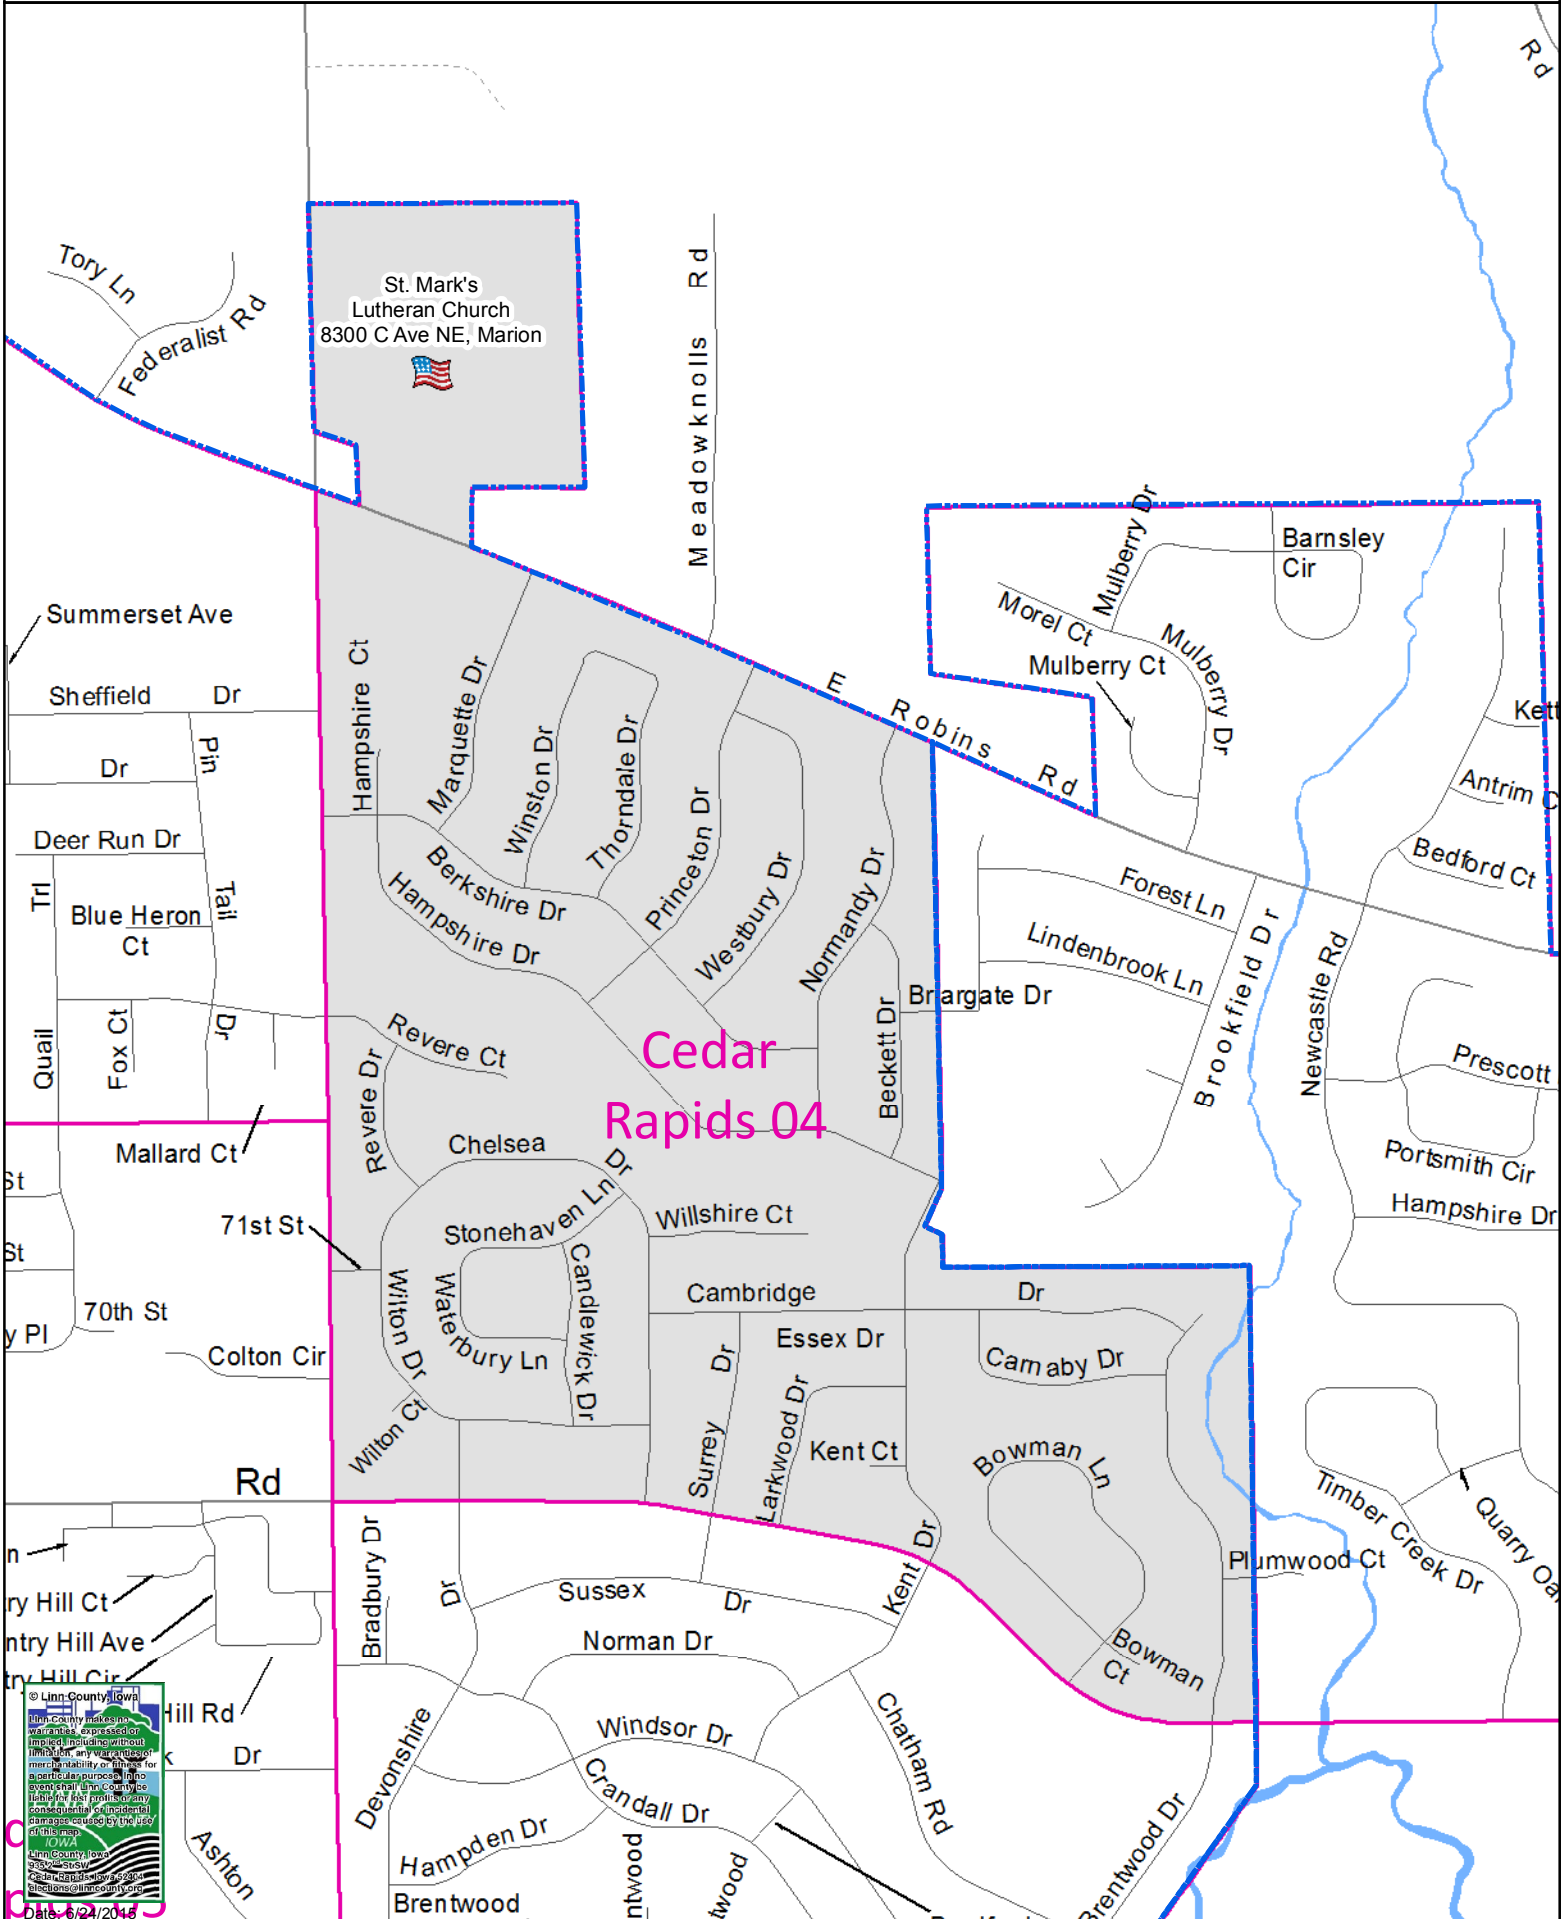

Cedar Rapids 04 Precinct

Polling Place: St. Mark's Lutheran Church, 8300 C Ave NE, Marion

Polling Place

Precinct

© Linn County, Iowa
Linn County, Iowa, and its
various departments, expressly
disclaim any and all liability for
any and all damages, including
incidental or consequential
damages, arising from the use
of this map.
IOWA
Linn County, Iowa
2024
www.linncounty.org
Date: 6/24/2024