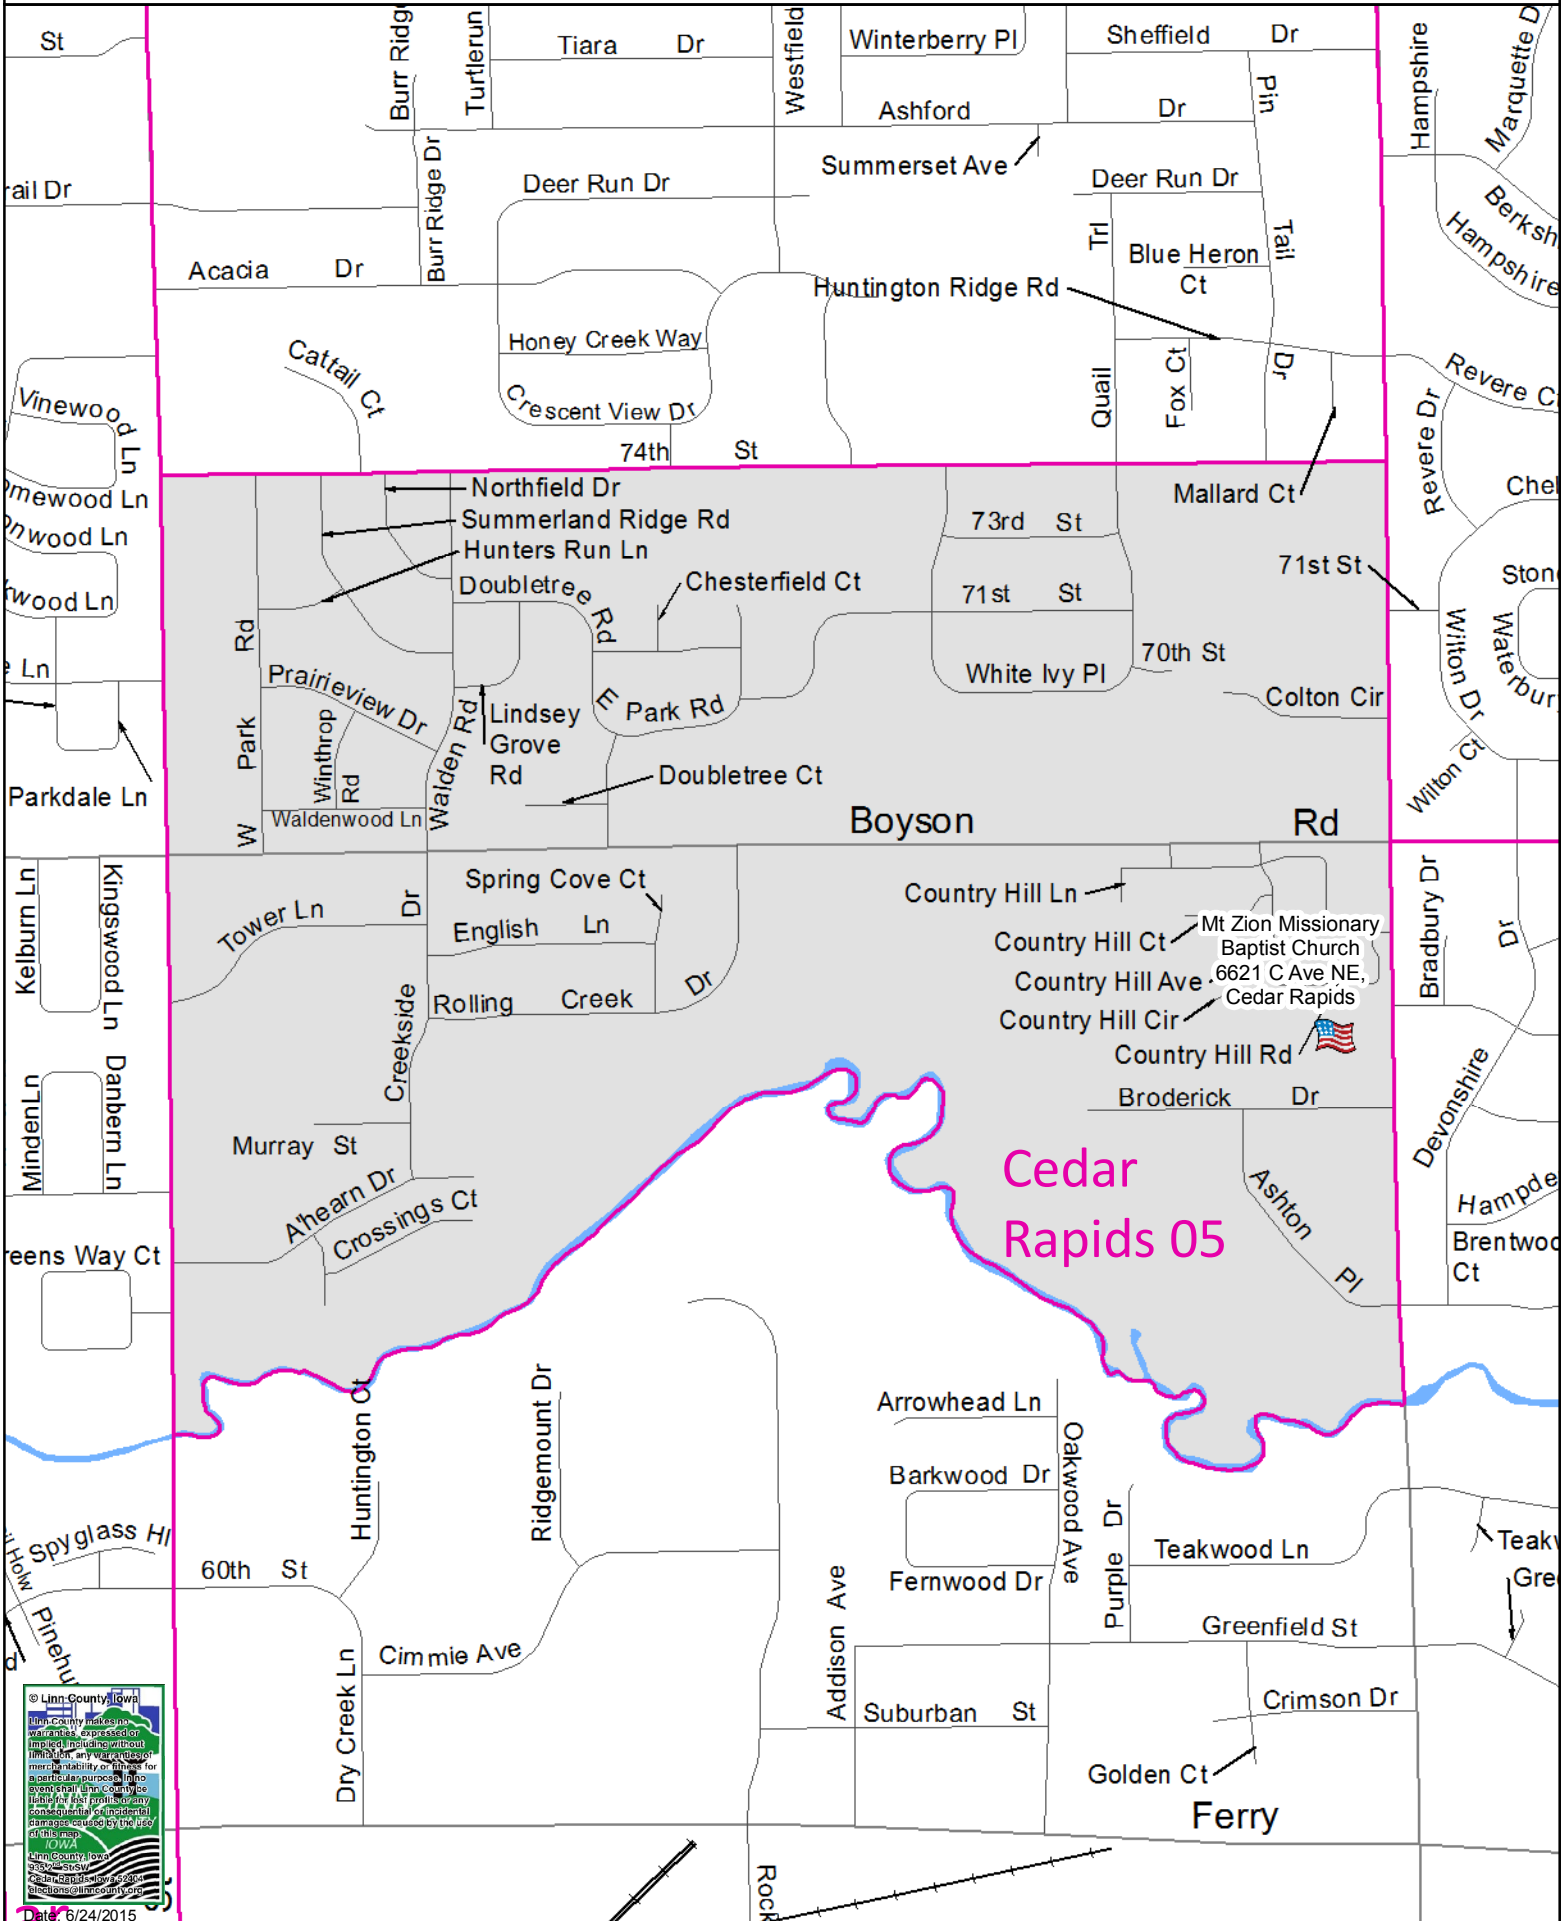

Cedar Rapids 05 Precinct

Polling Place: Mt Zion Missionary Baptist Church, 6621 C Ave NE, Cedar Rapids

Polling Place

Precinct

Date: 6/24/2015