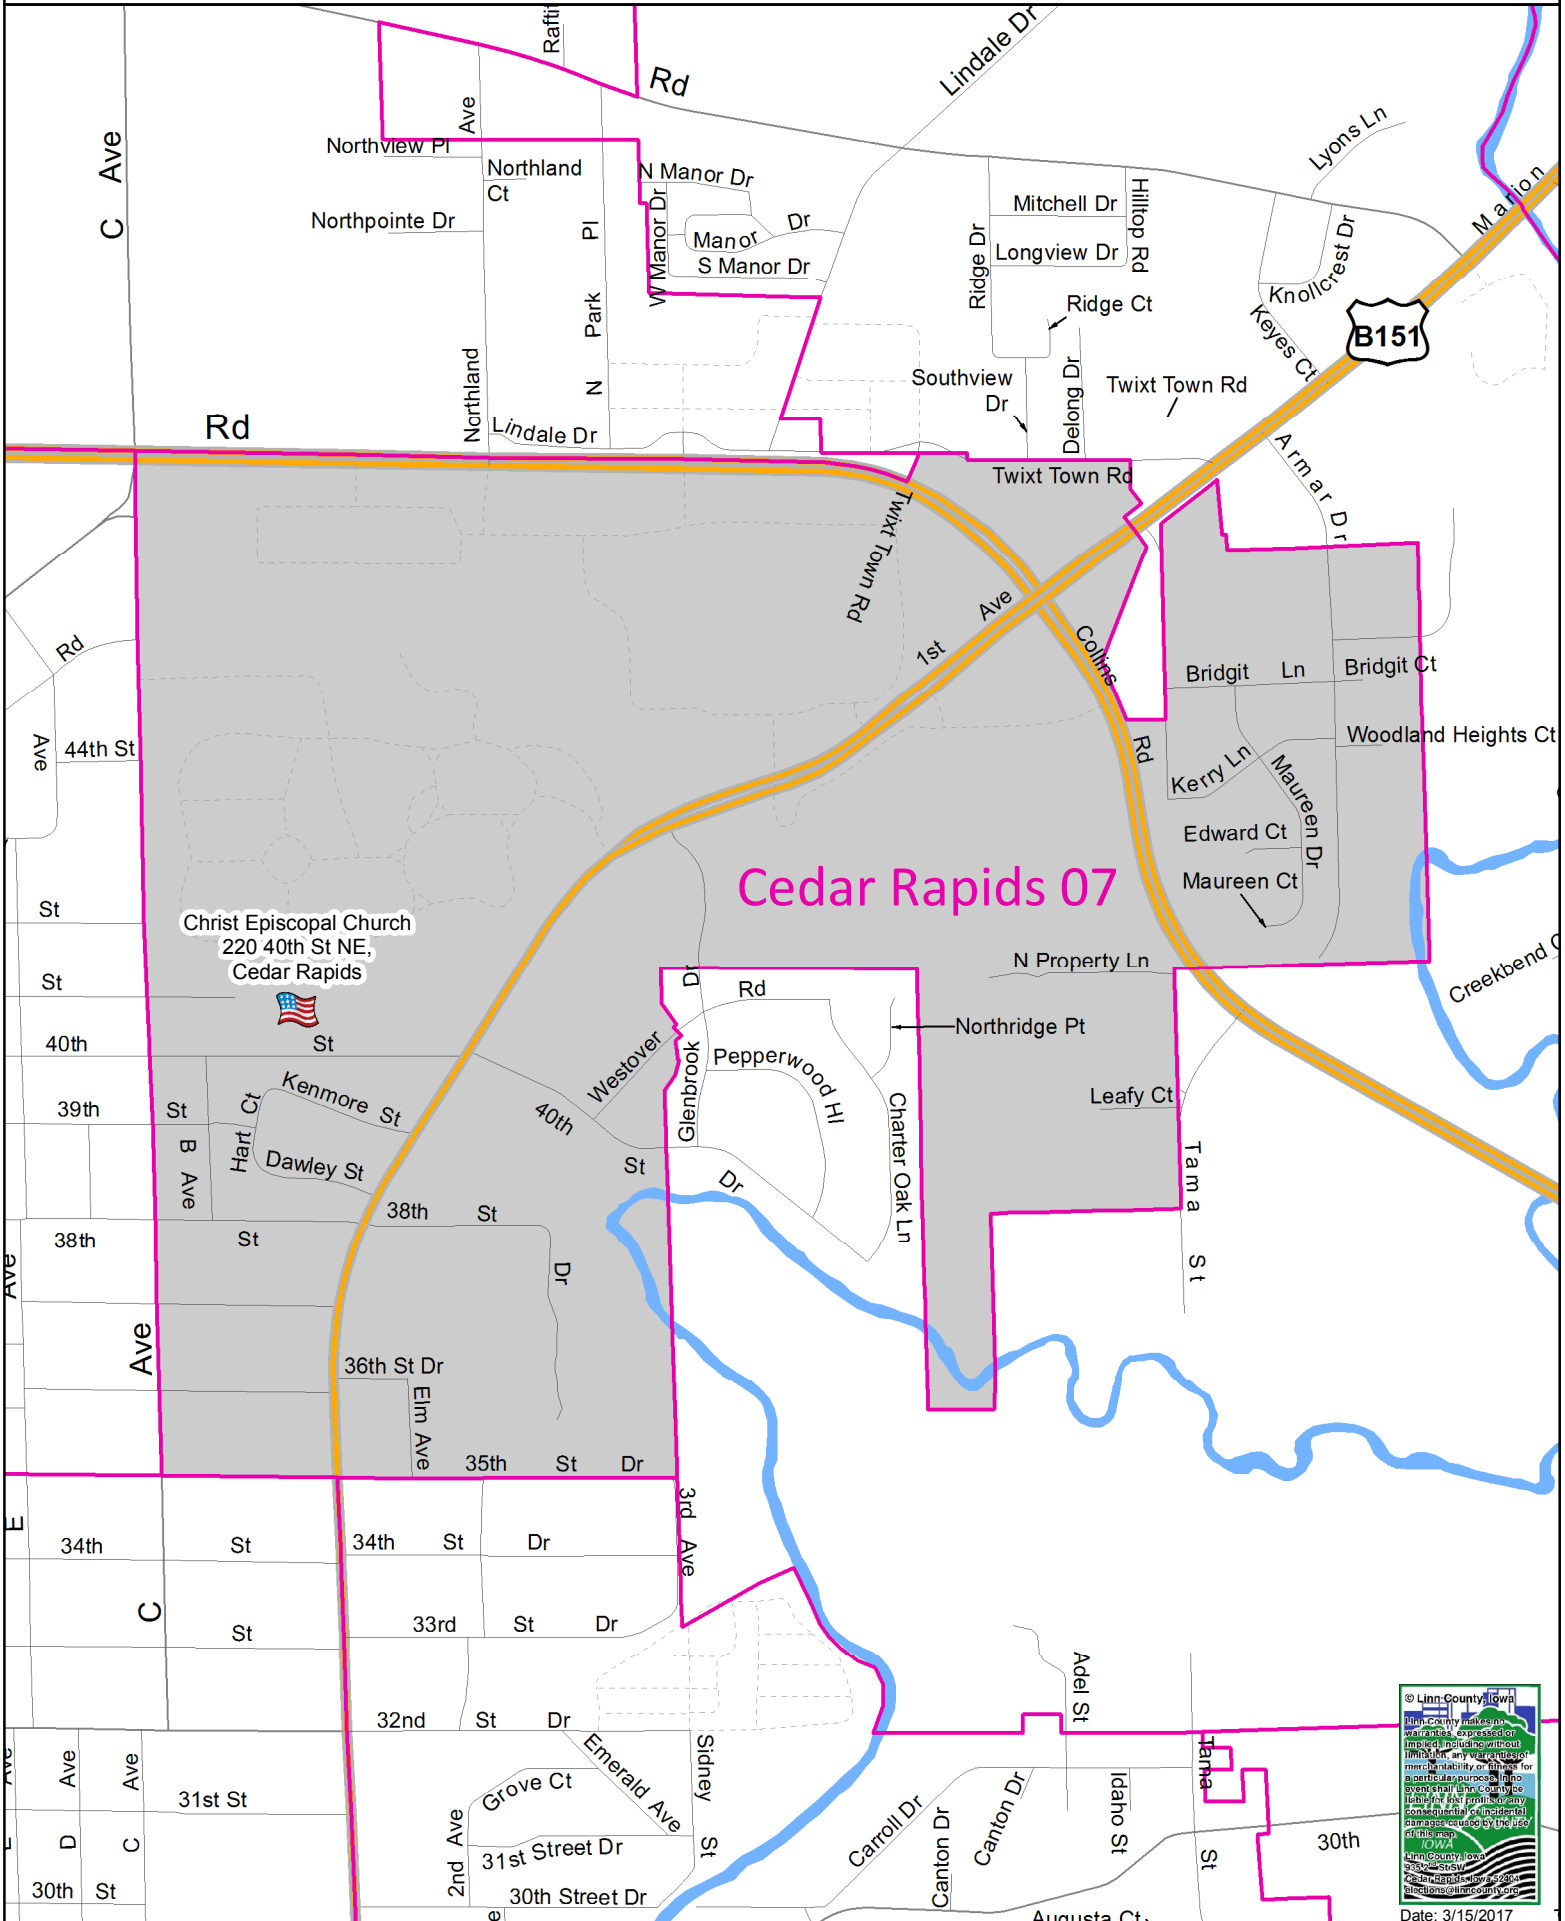

Cedar Rapids 07 Precinct

Polling Place: Christ Episcopal Church, 220 40th St NE, Cedar Rapids

Polling Place

Precinct