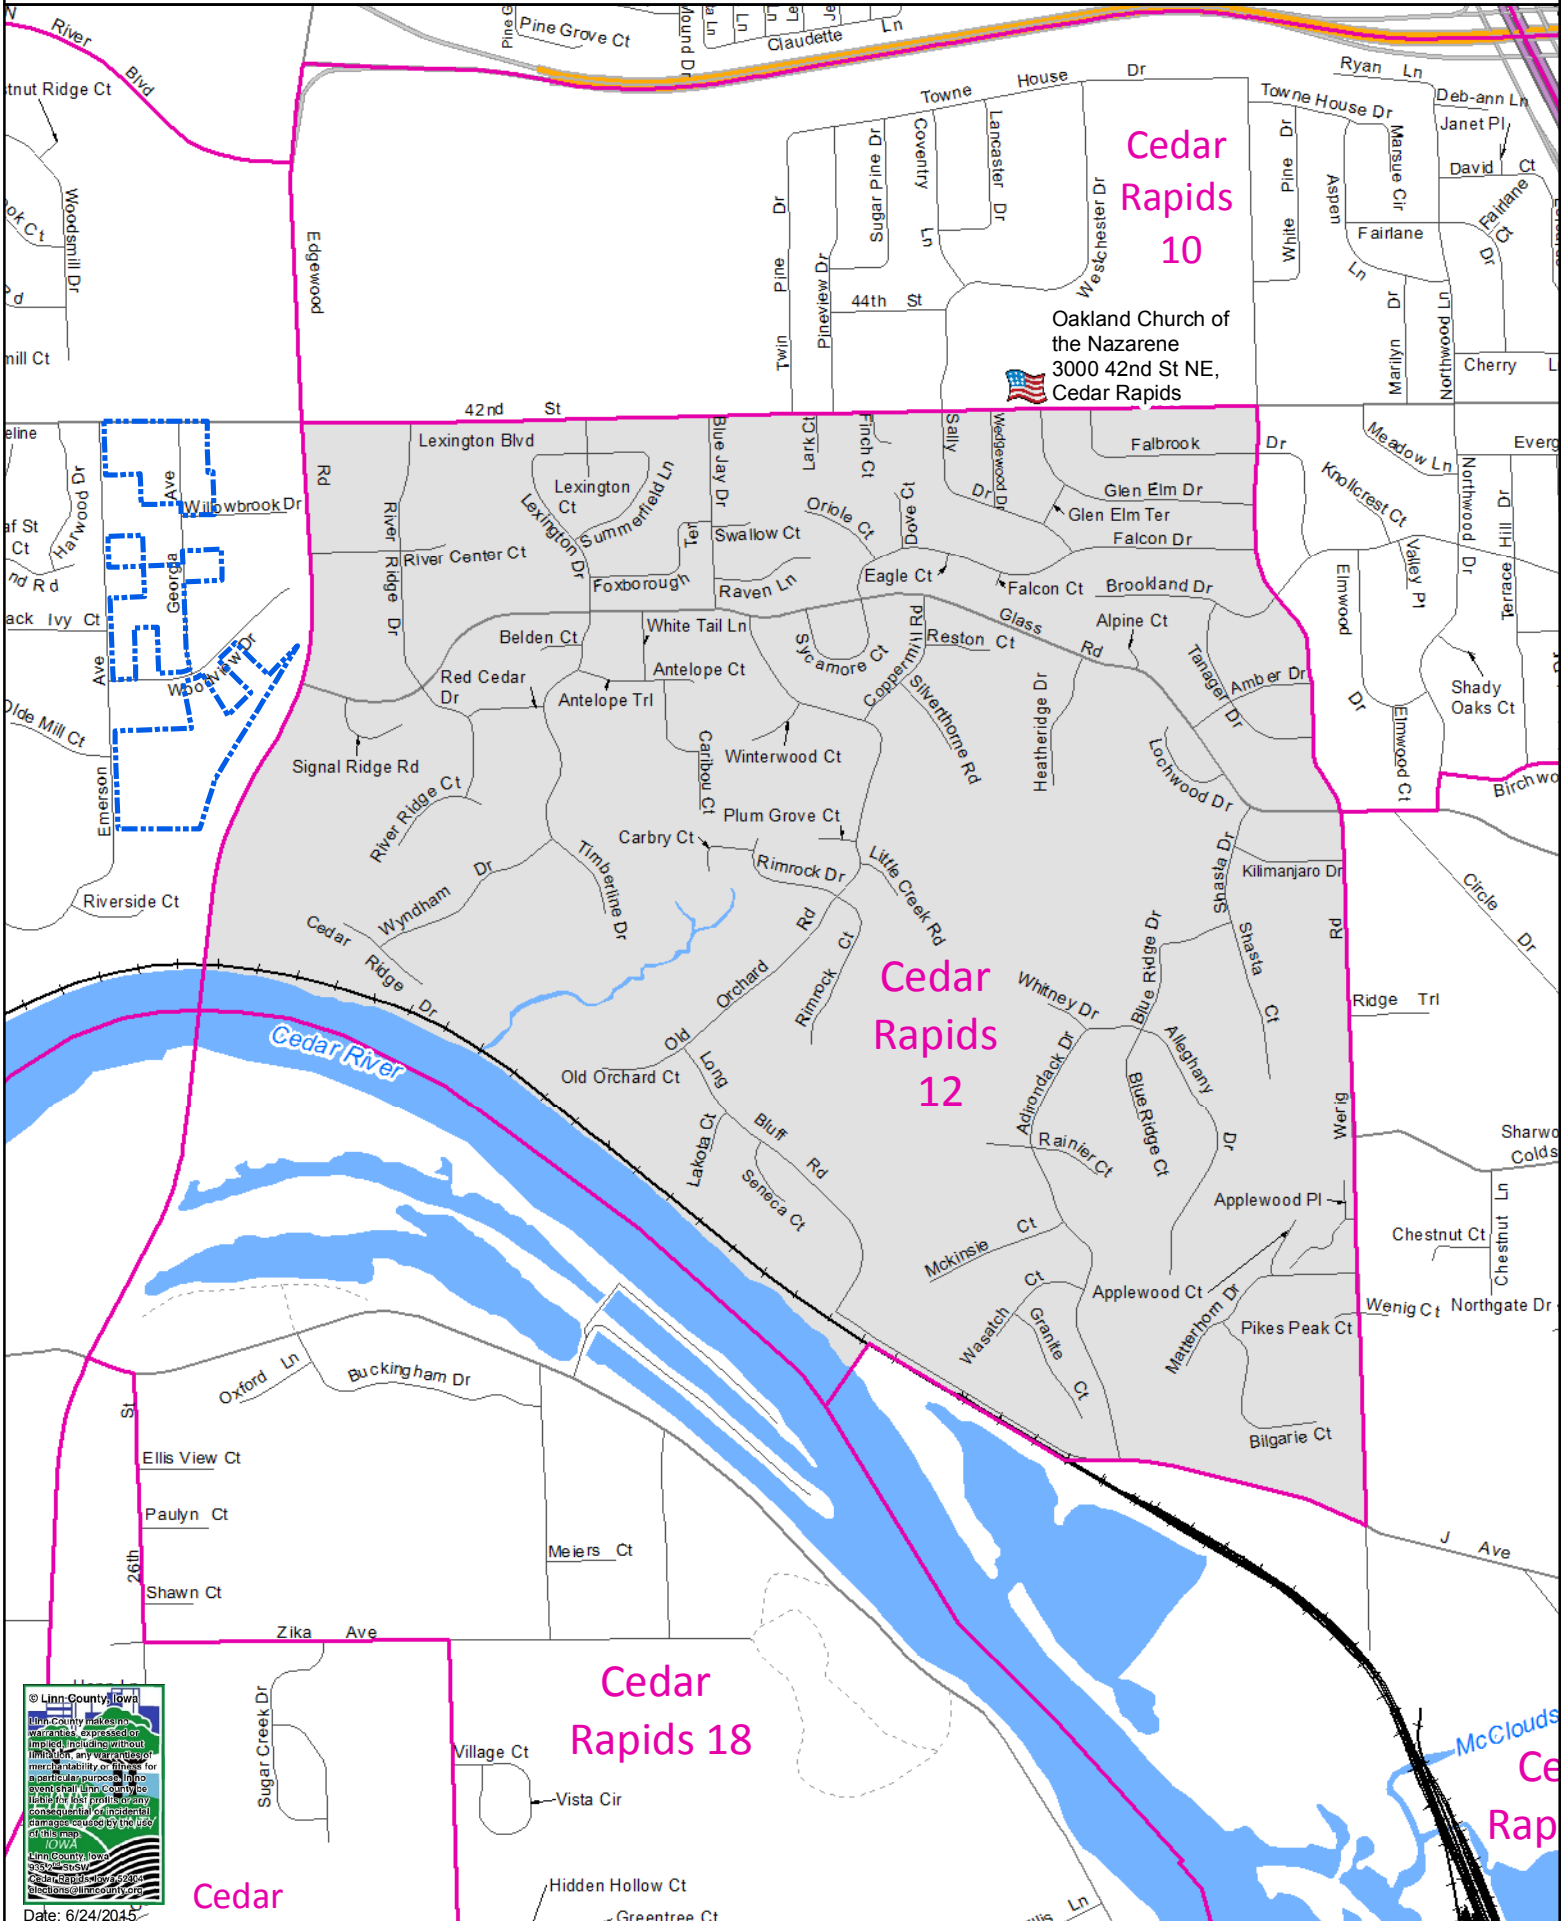

Cedar Rapids 12 Precinct

Polling Place: Oakland Church of the Nazarene, 3000 42nd St NE, Cedar Rapids

Polling Place

Precinct

Date: 6/24/2025

Cedar

Cedar Rapids 18

Cedar Rapids 12

Cedar Rapids 10

Oakland Church of the Nazarene
3000 42nd St NE,
Cedar Rapids

McClouds
Cedar Rapids