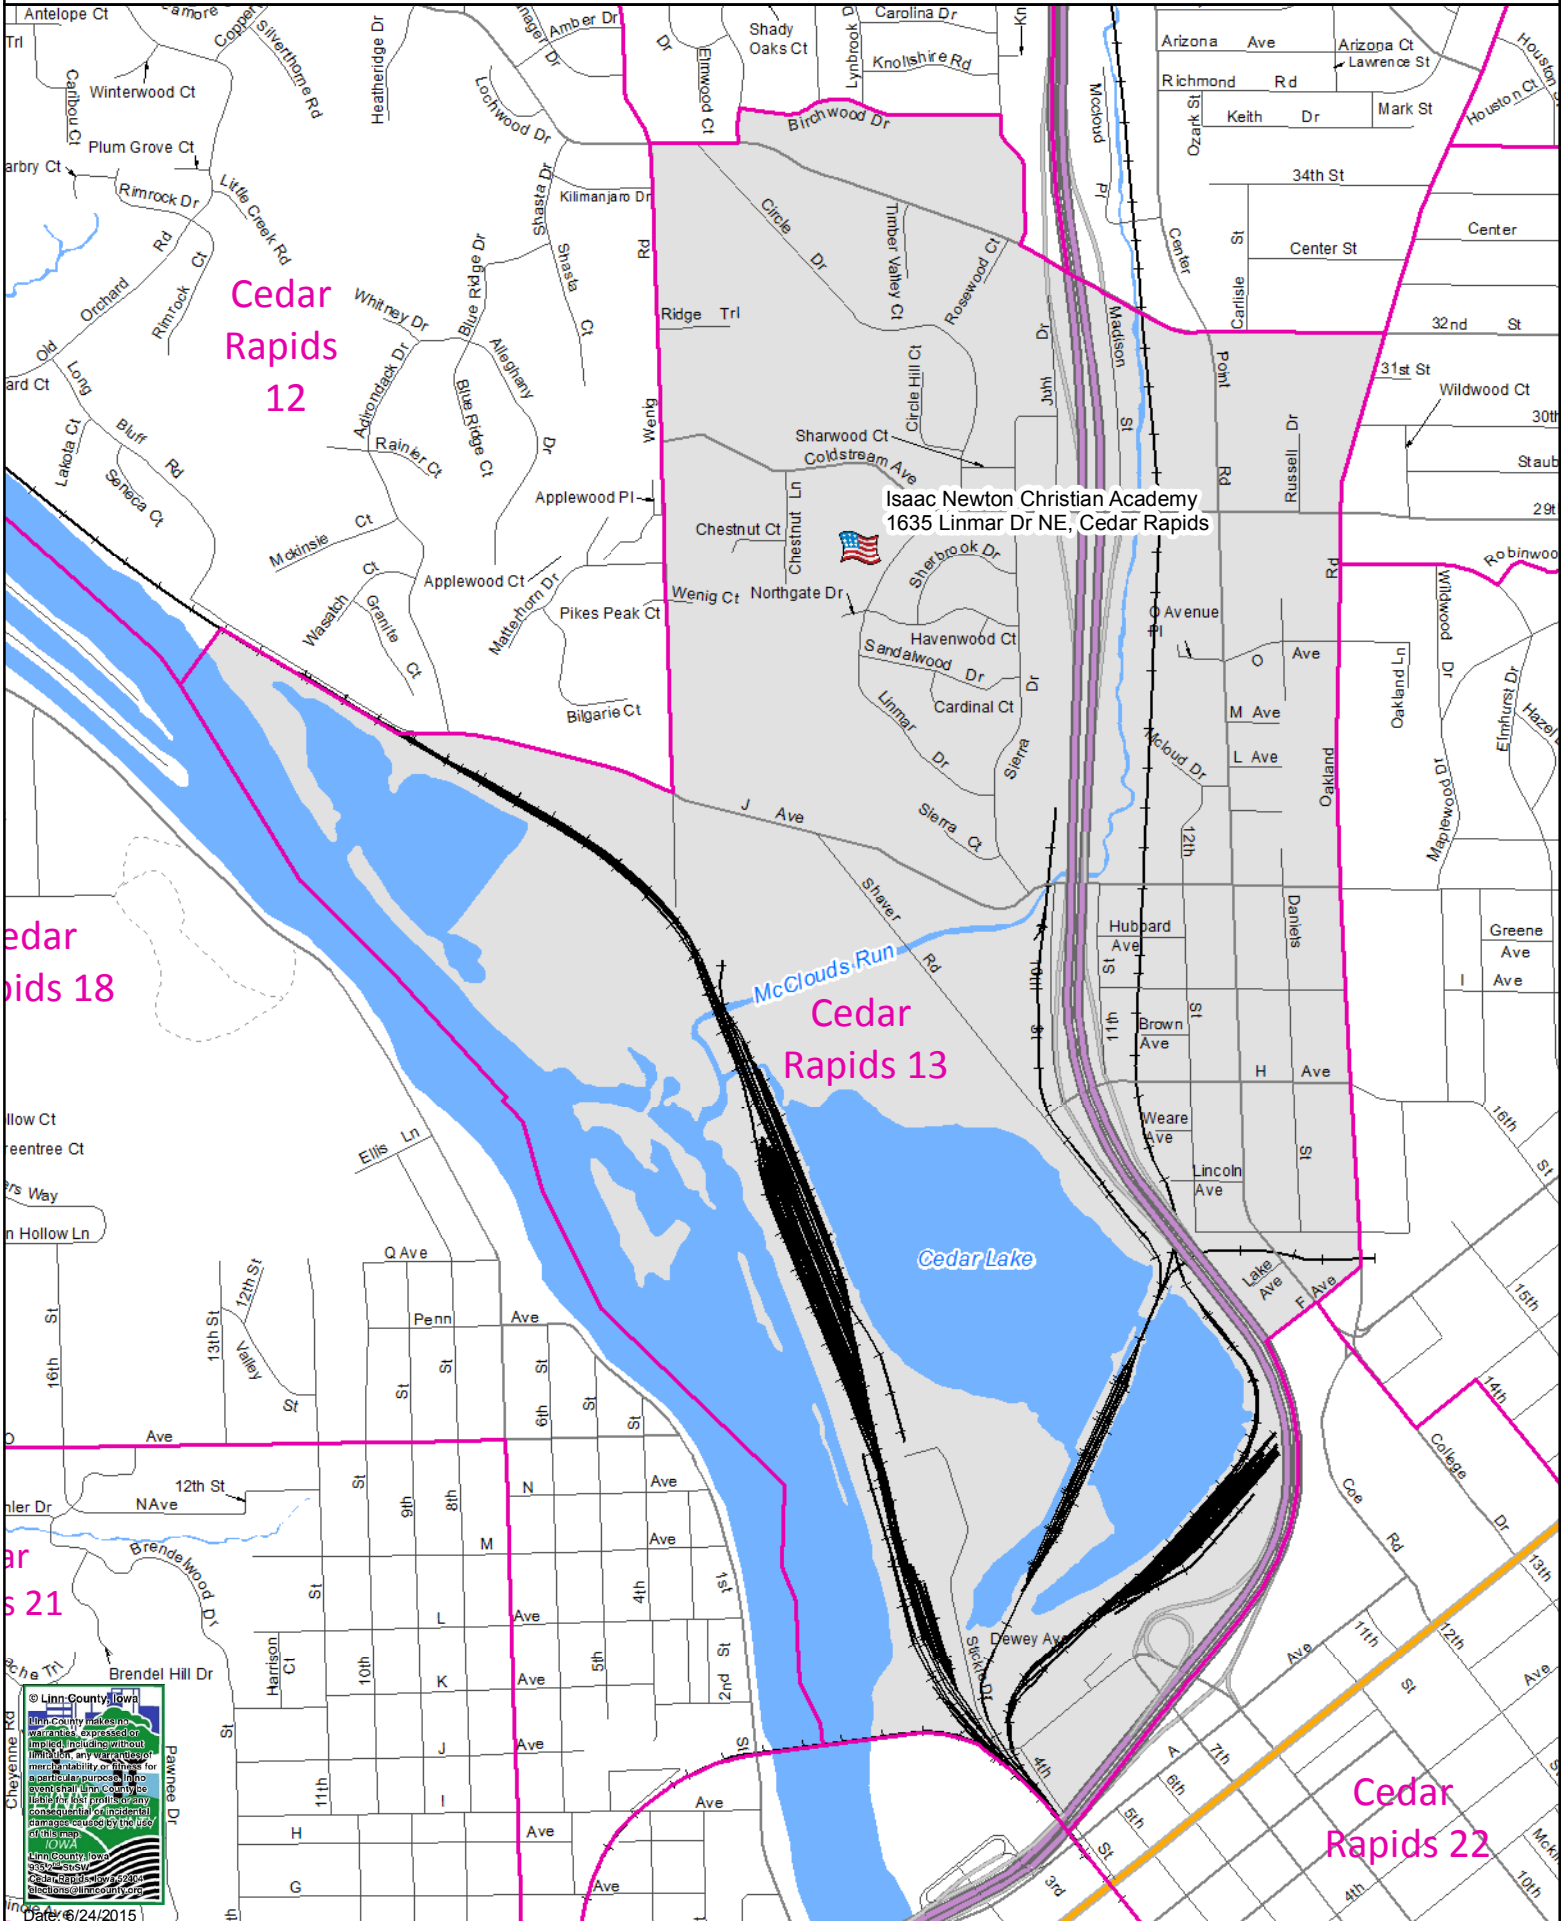

Cedar Rapids 13 Precinct

Polling Place: Isaac Newton Christian Academy, 1635 Linmar Dr NE, Cedar Rapids

Polling Place

Precinct

Cedar Rapids 12

Cedar Rapids 13

Cedar Rapids 18

Cedar Rapids 21

Cedar Rapids 22

Isaac Newton Christian Academy
1635 Linmar Dr NE, Cedar Rapids