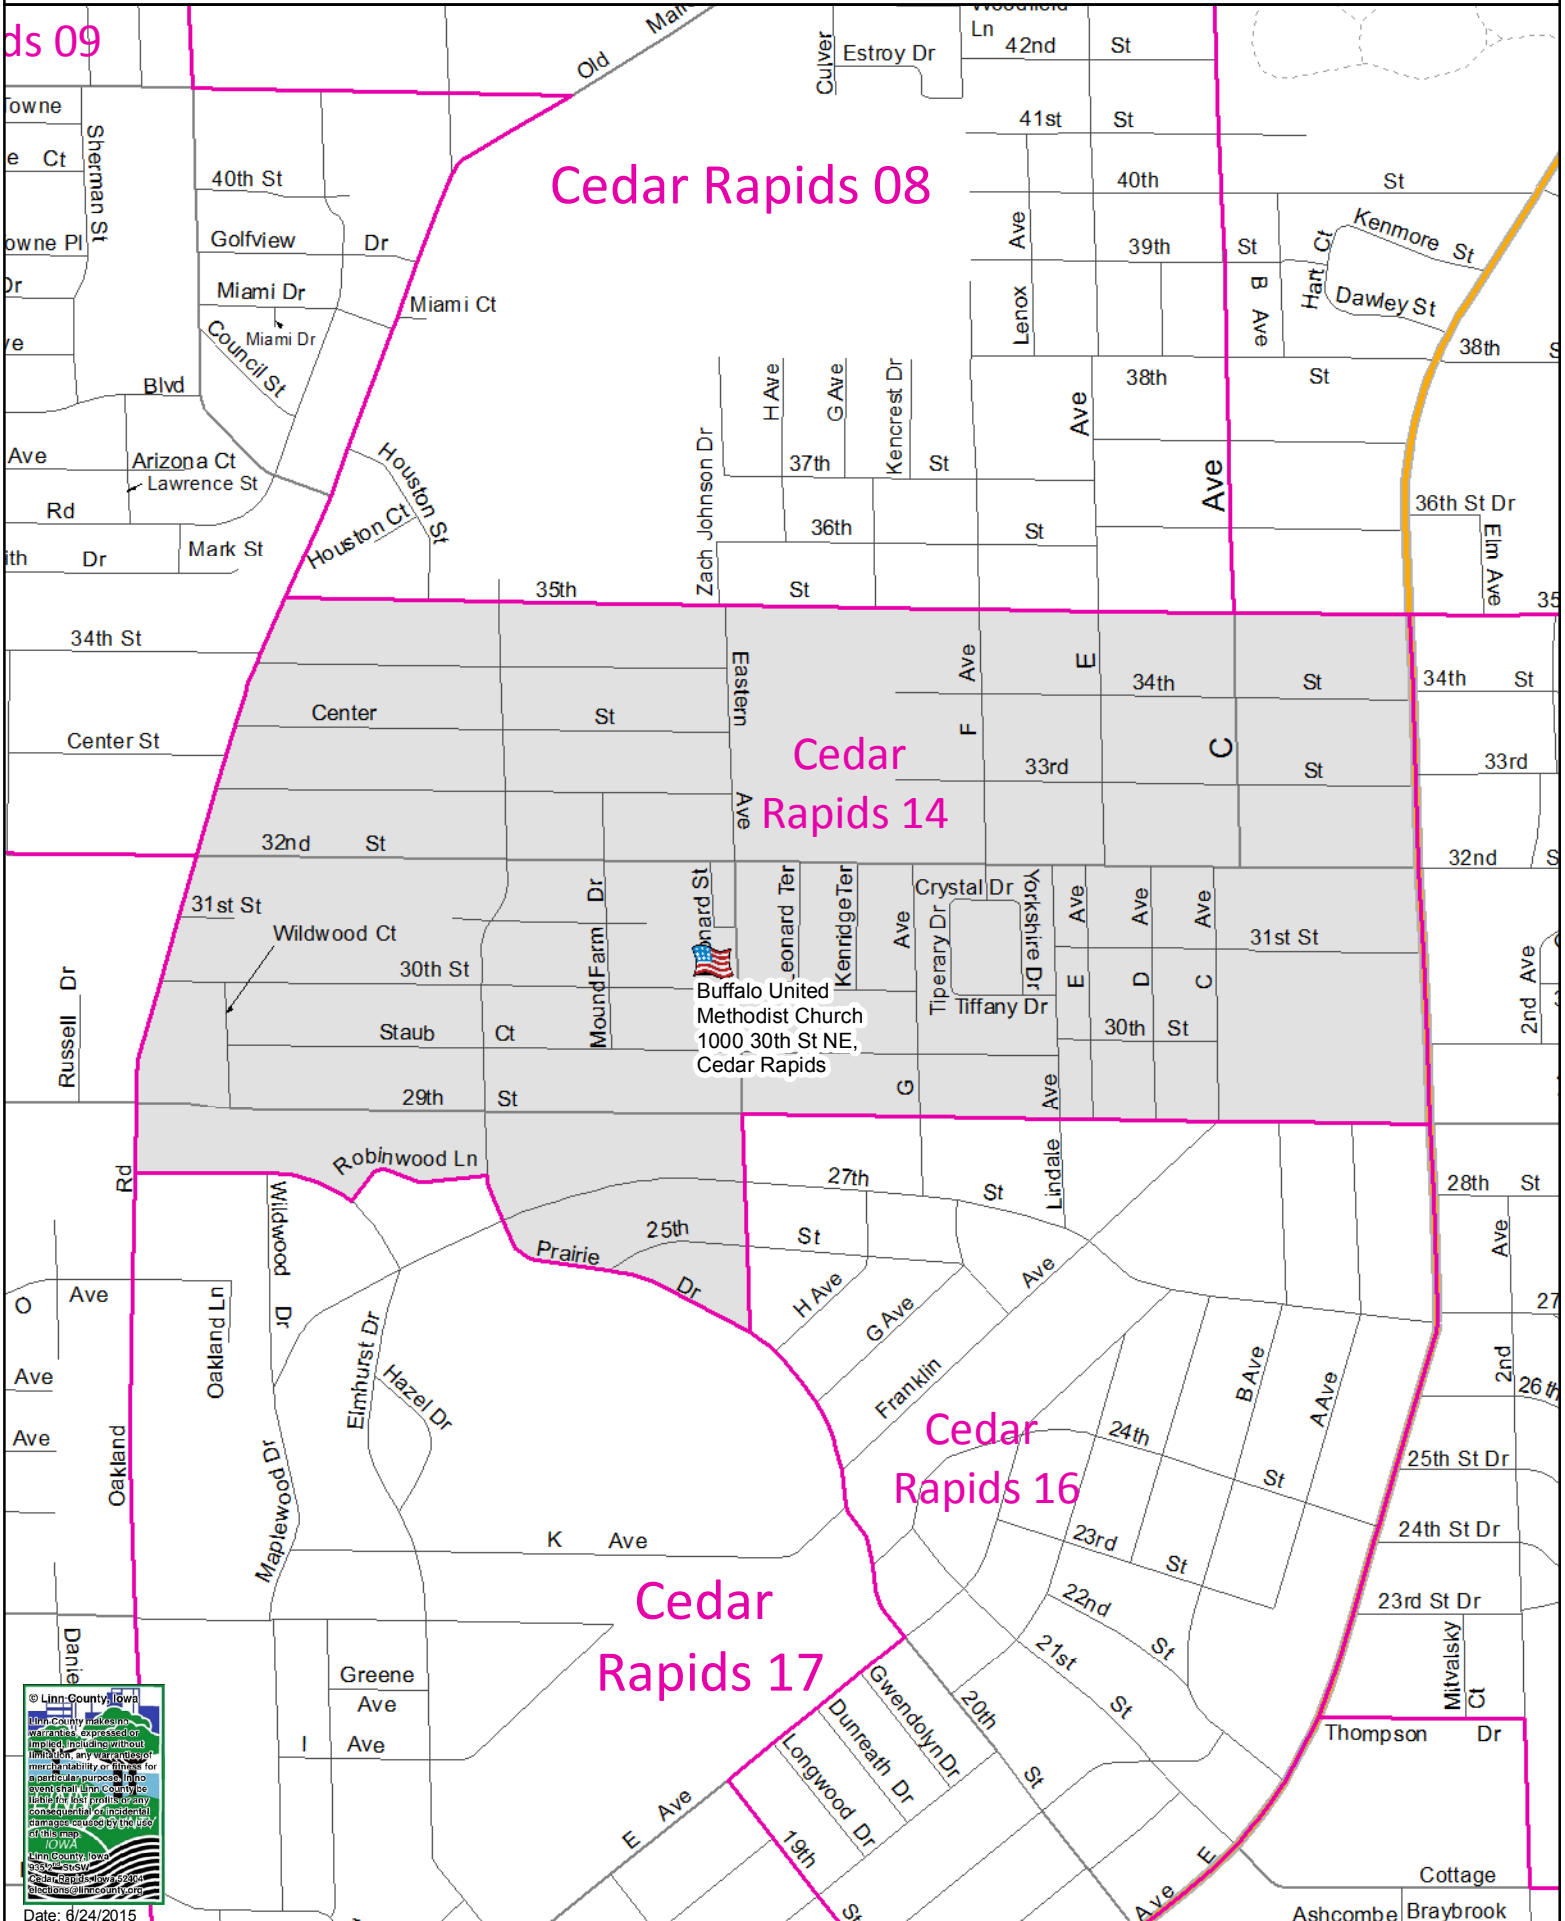

Cedar Rapids 14 Precinct

Polling Place: Buffalo United Methodist Church, 1000 30th St NE, Cedar Rapids

Polling Place

Precinct

Date: 6/24/2015