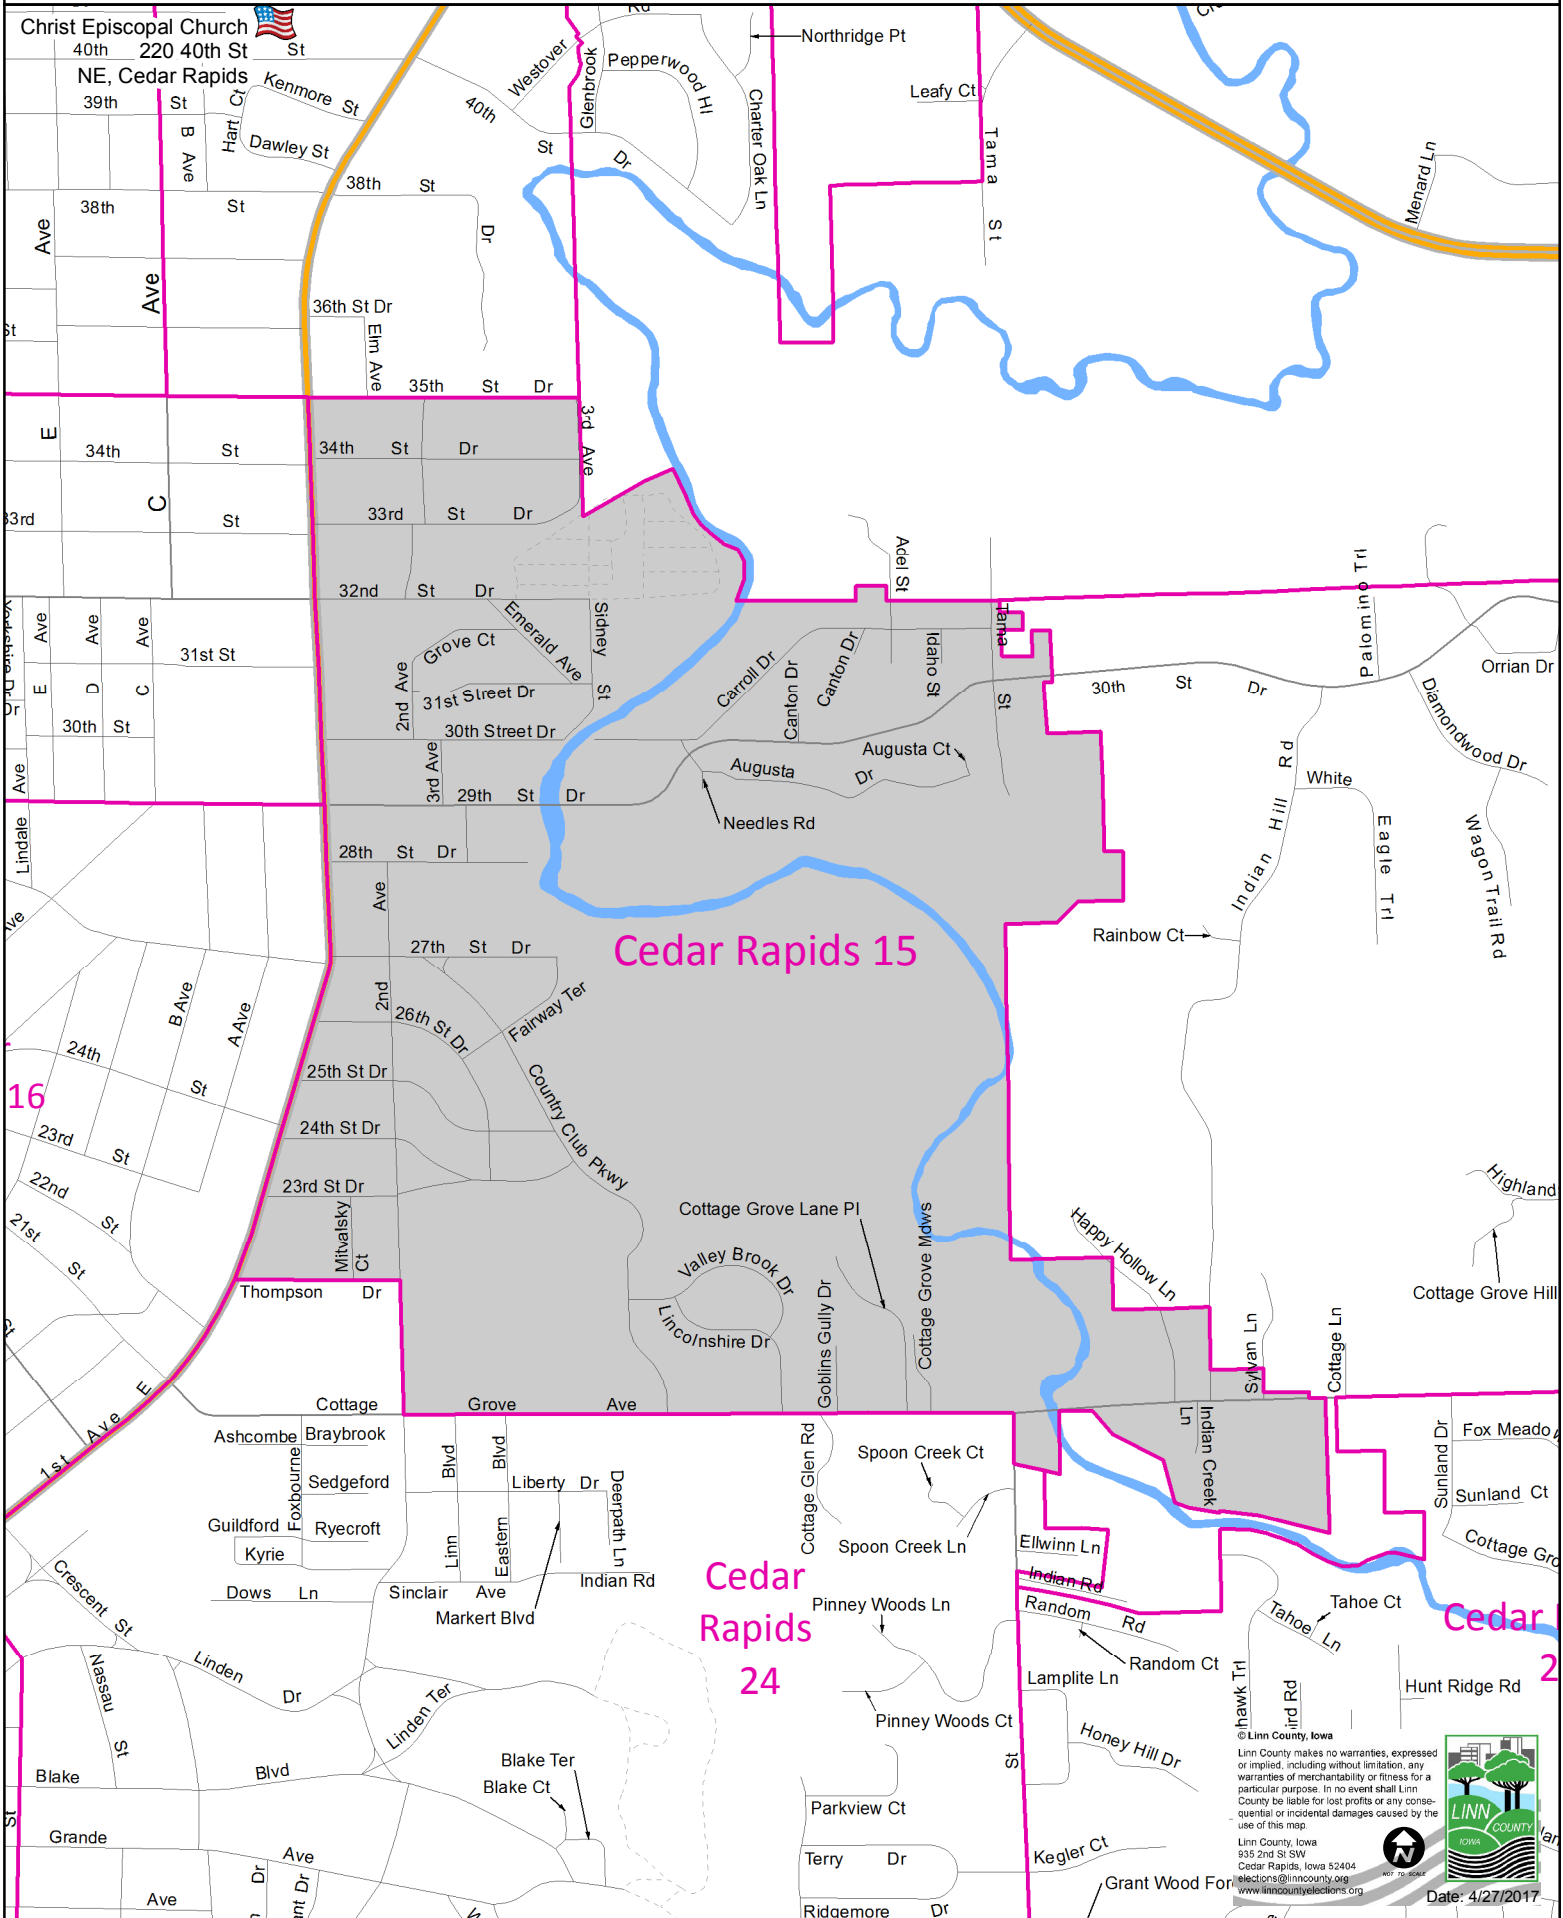

Cedar Rapids 15 Precinct

Polling Place

Precinct

Polling Place: Christ Episcopal Church, 220 40th St NE, Cedar Rapids

Date: 4/27/2017