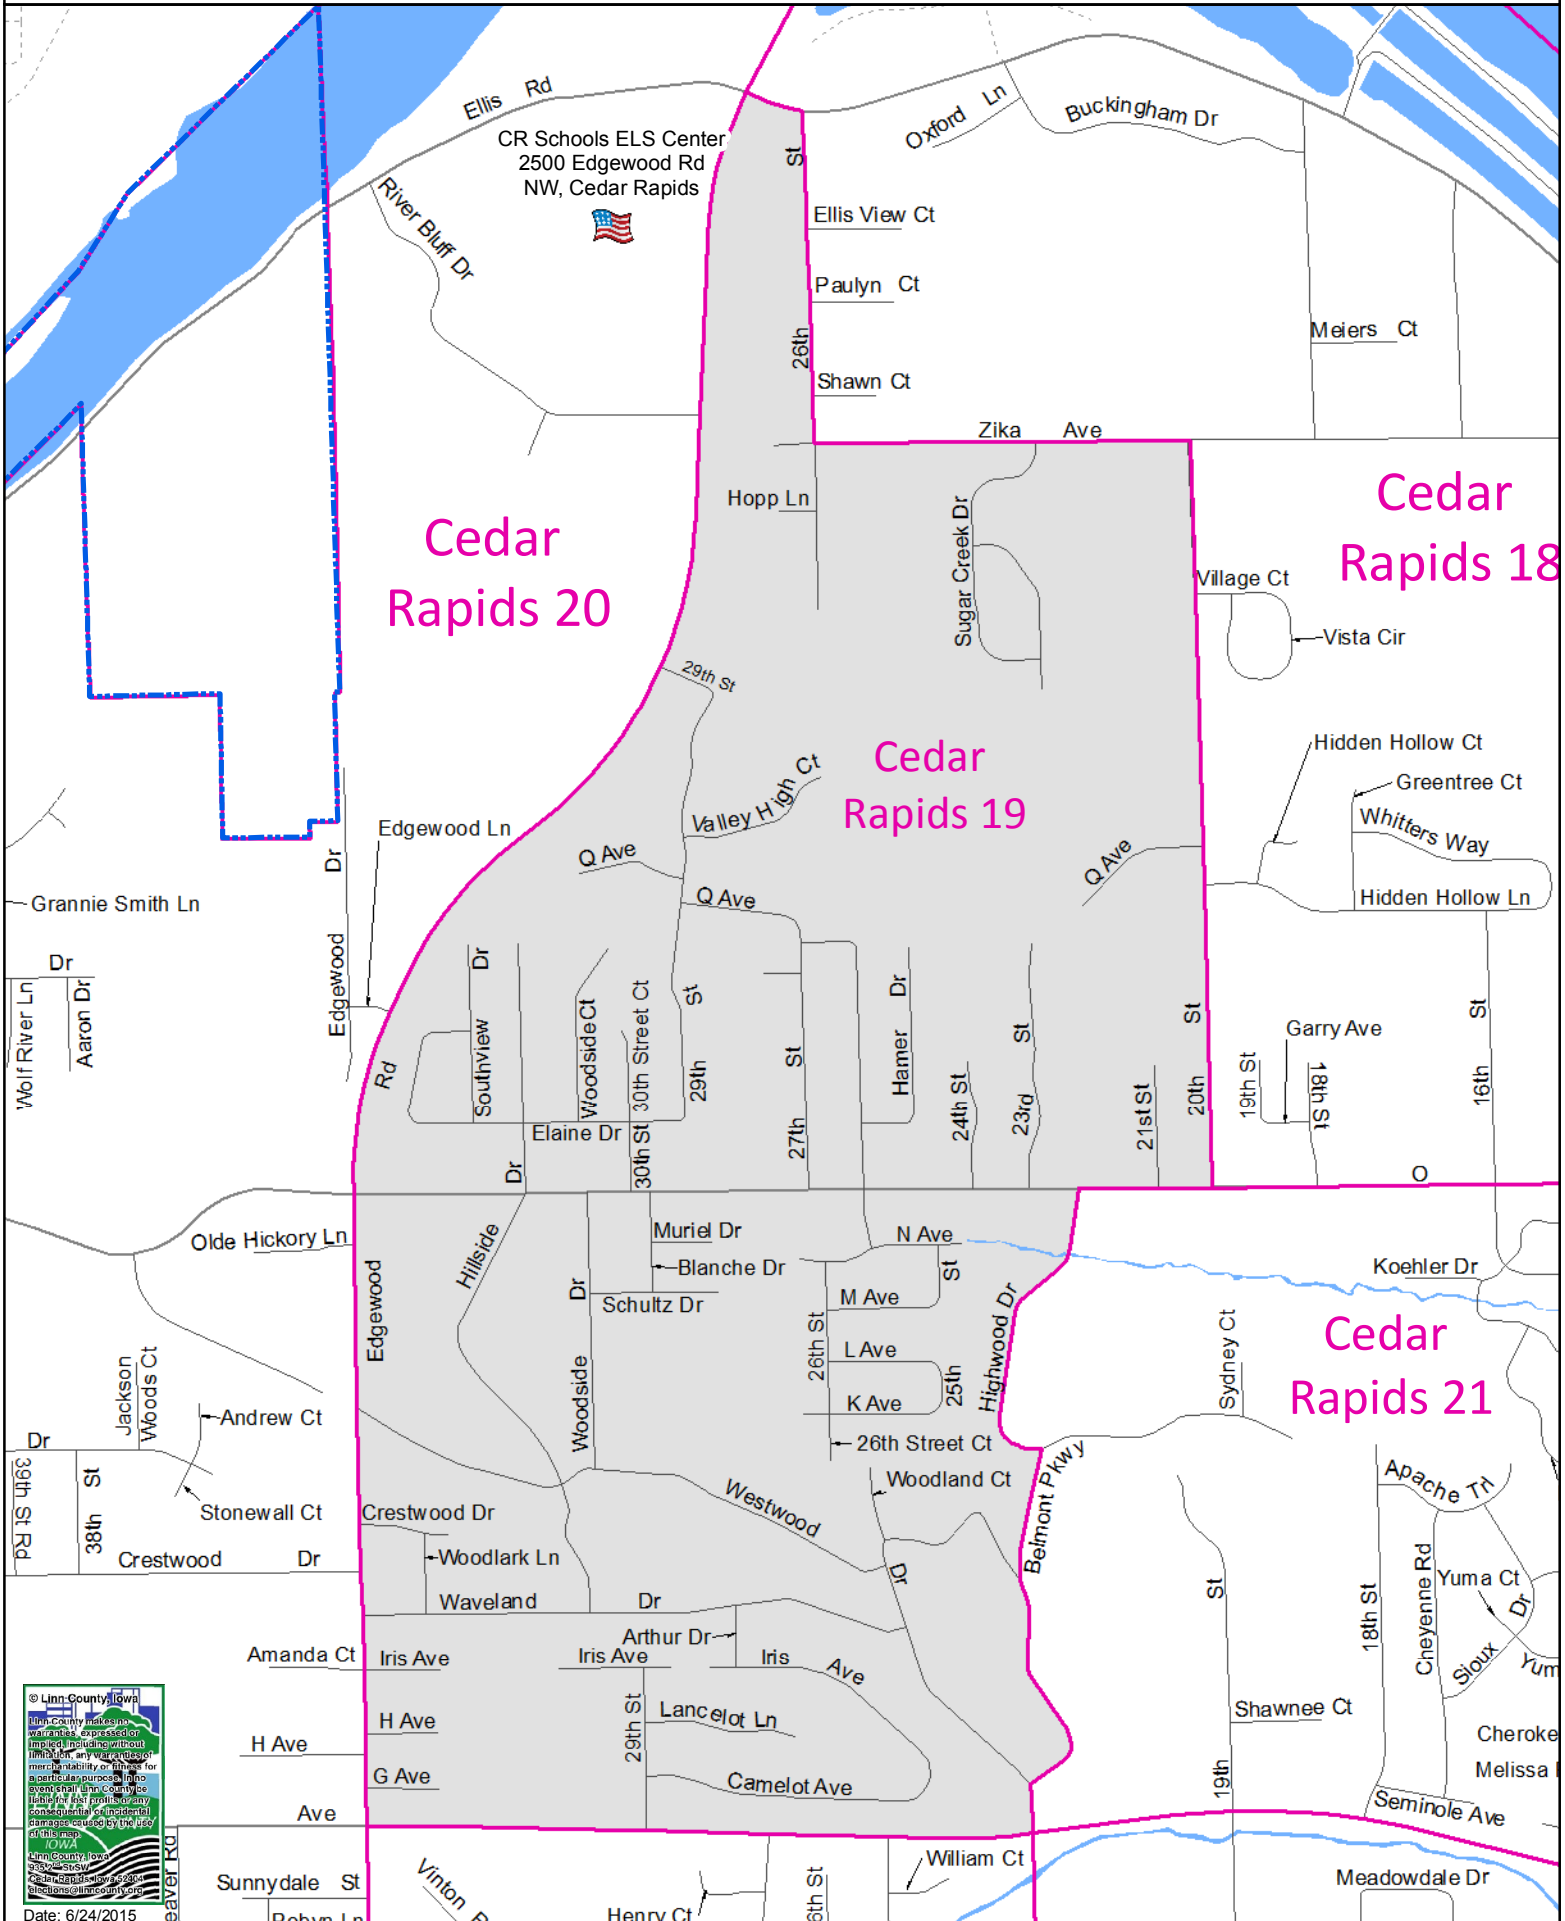

Cedar Rapids 19 Precinct

Polling Place: CR Schools ELS Center, 2500 Edgewood Rd NW, Cedar Rapids

Polling Place

Precinct

Date: 6/24/2015