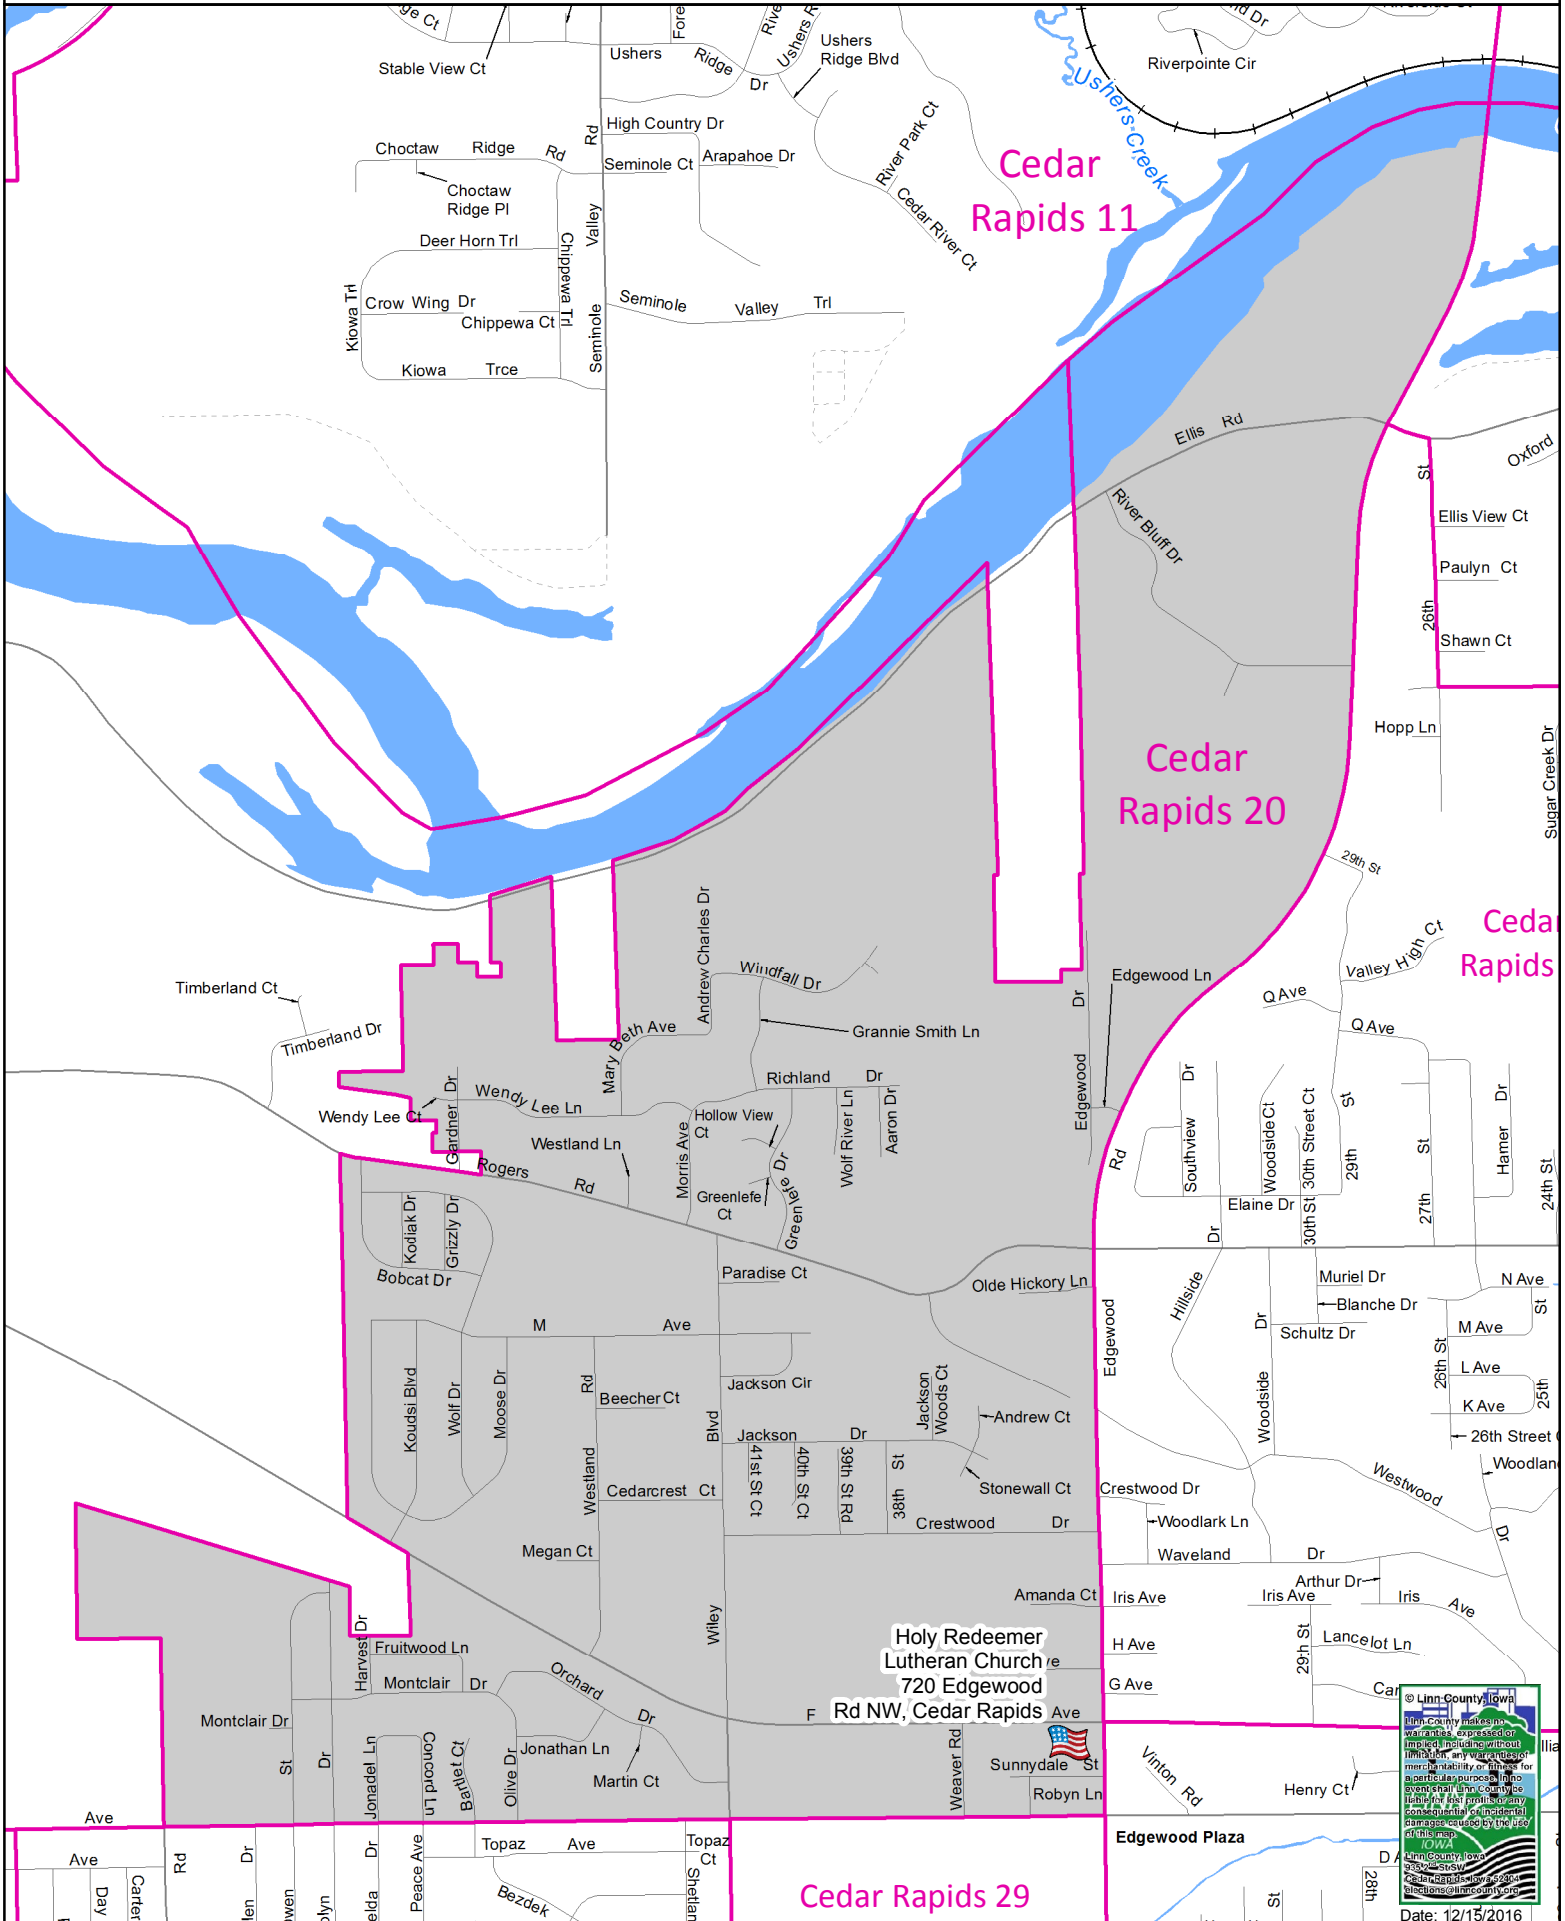

Cedar Rapids 20 Precinct

Polling Place: Holy Redeemer Lutheran Church, 720 Edgewood Rd NW, Cedar Rapids

Polling Place

Precinct

Date: 12/15/2016