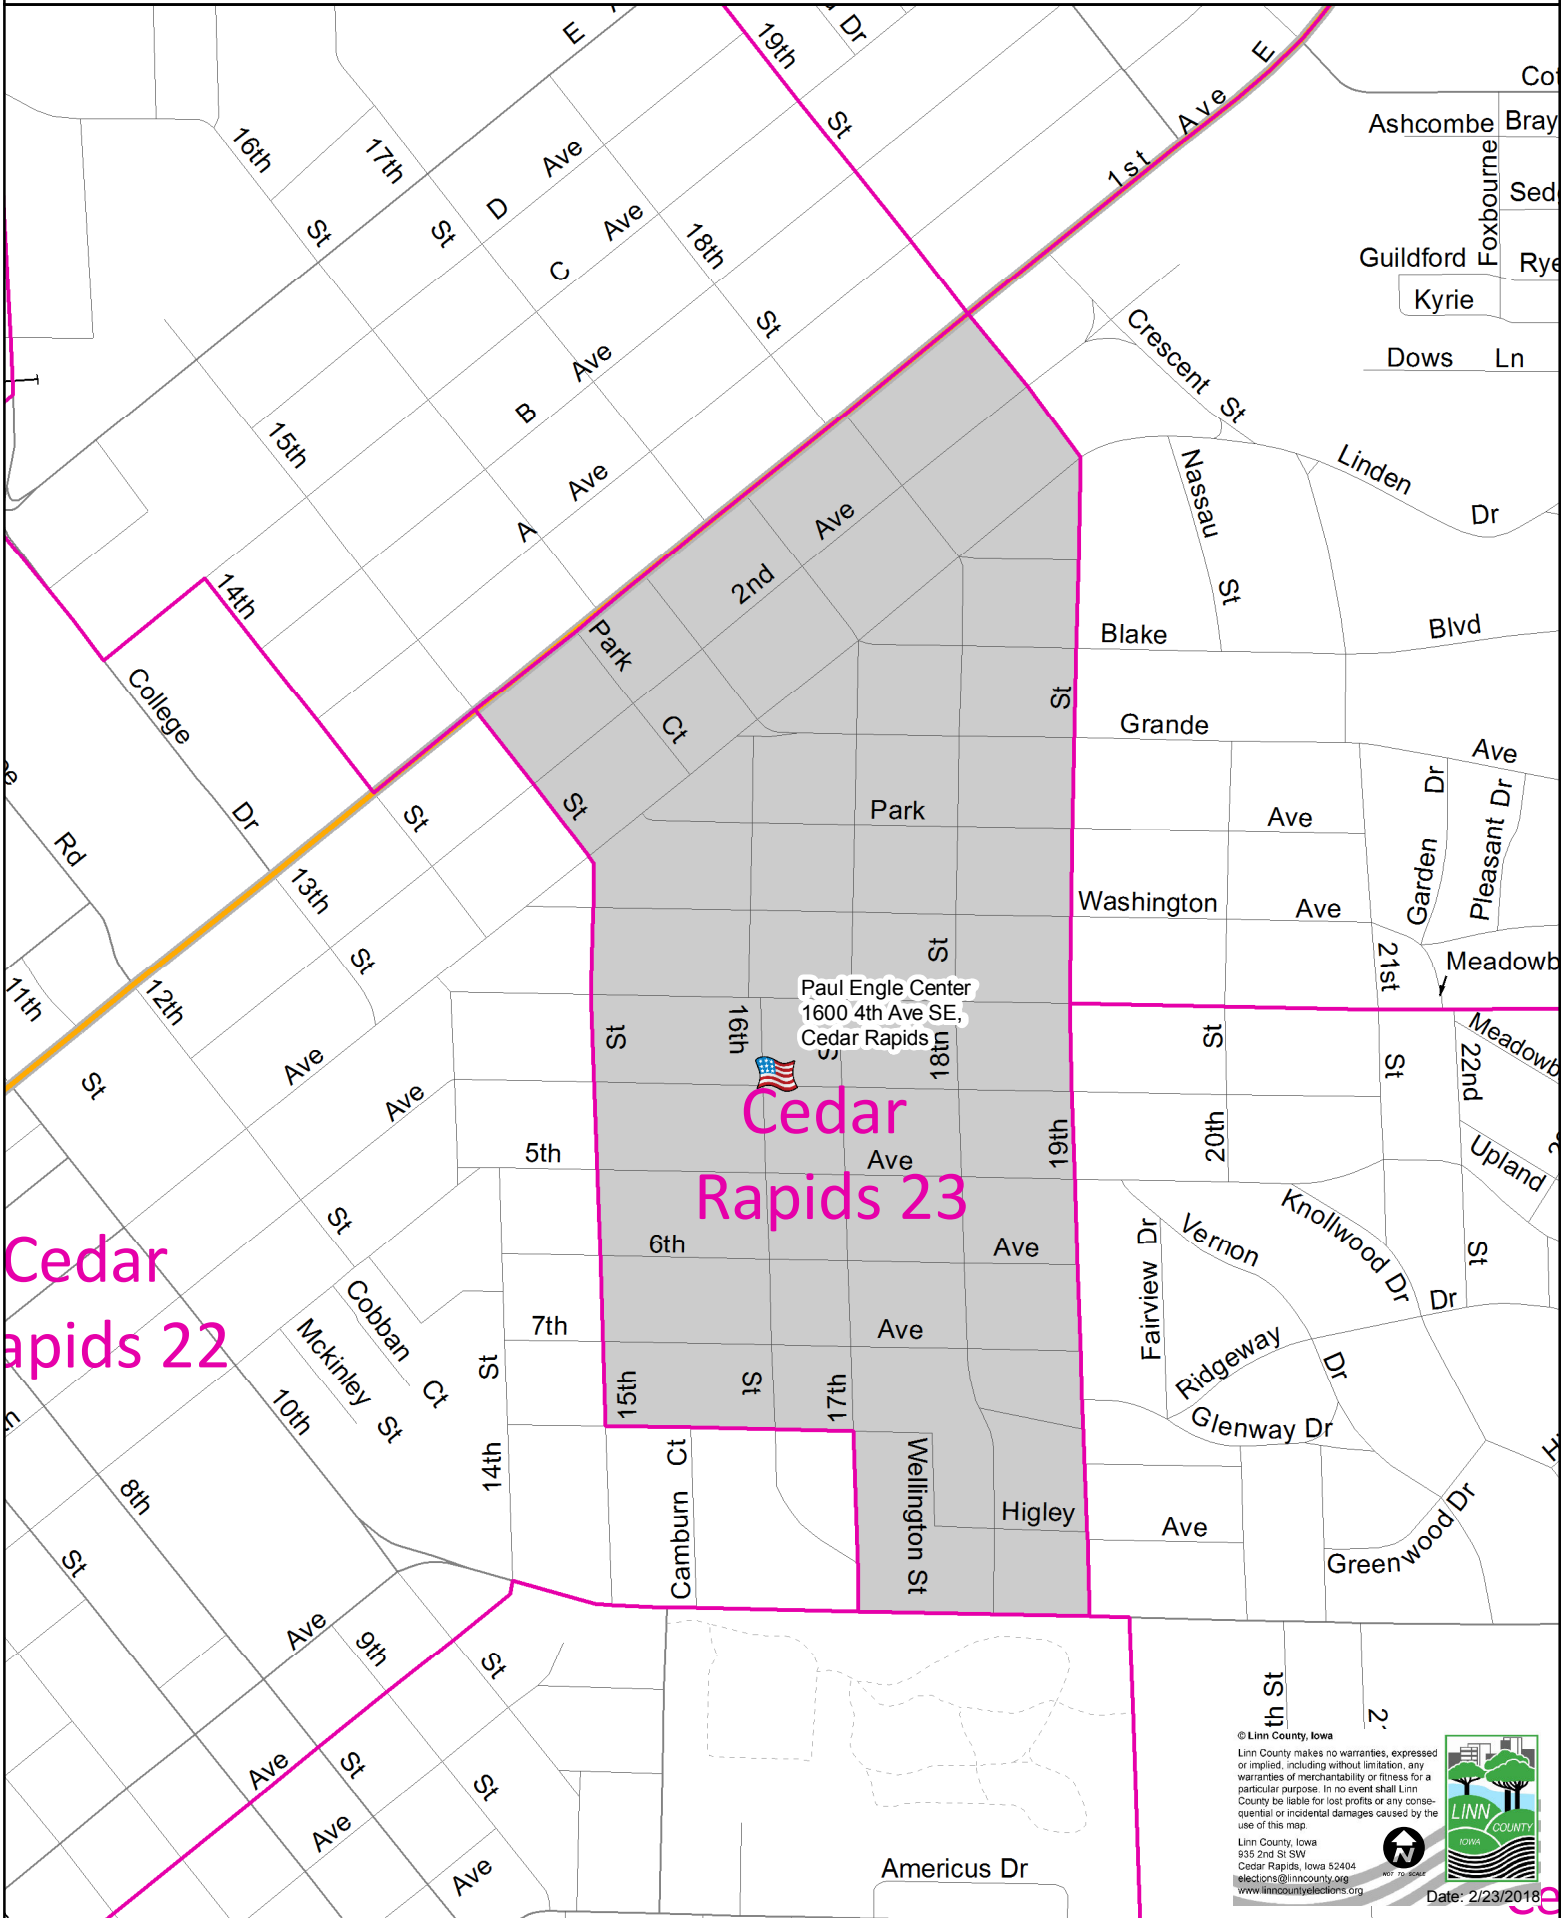

Cedar Rapids 23 Precinct

Polling Place: Paul Engle Center, 1600 4th Ave SE, Cedar Rapids

Polling Place

Precinct

Cedar
Rapids 22

Cedar
Rapids 23

Date: 2/23/2018