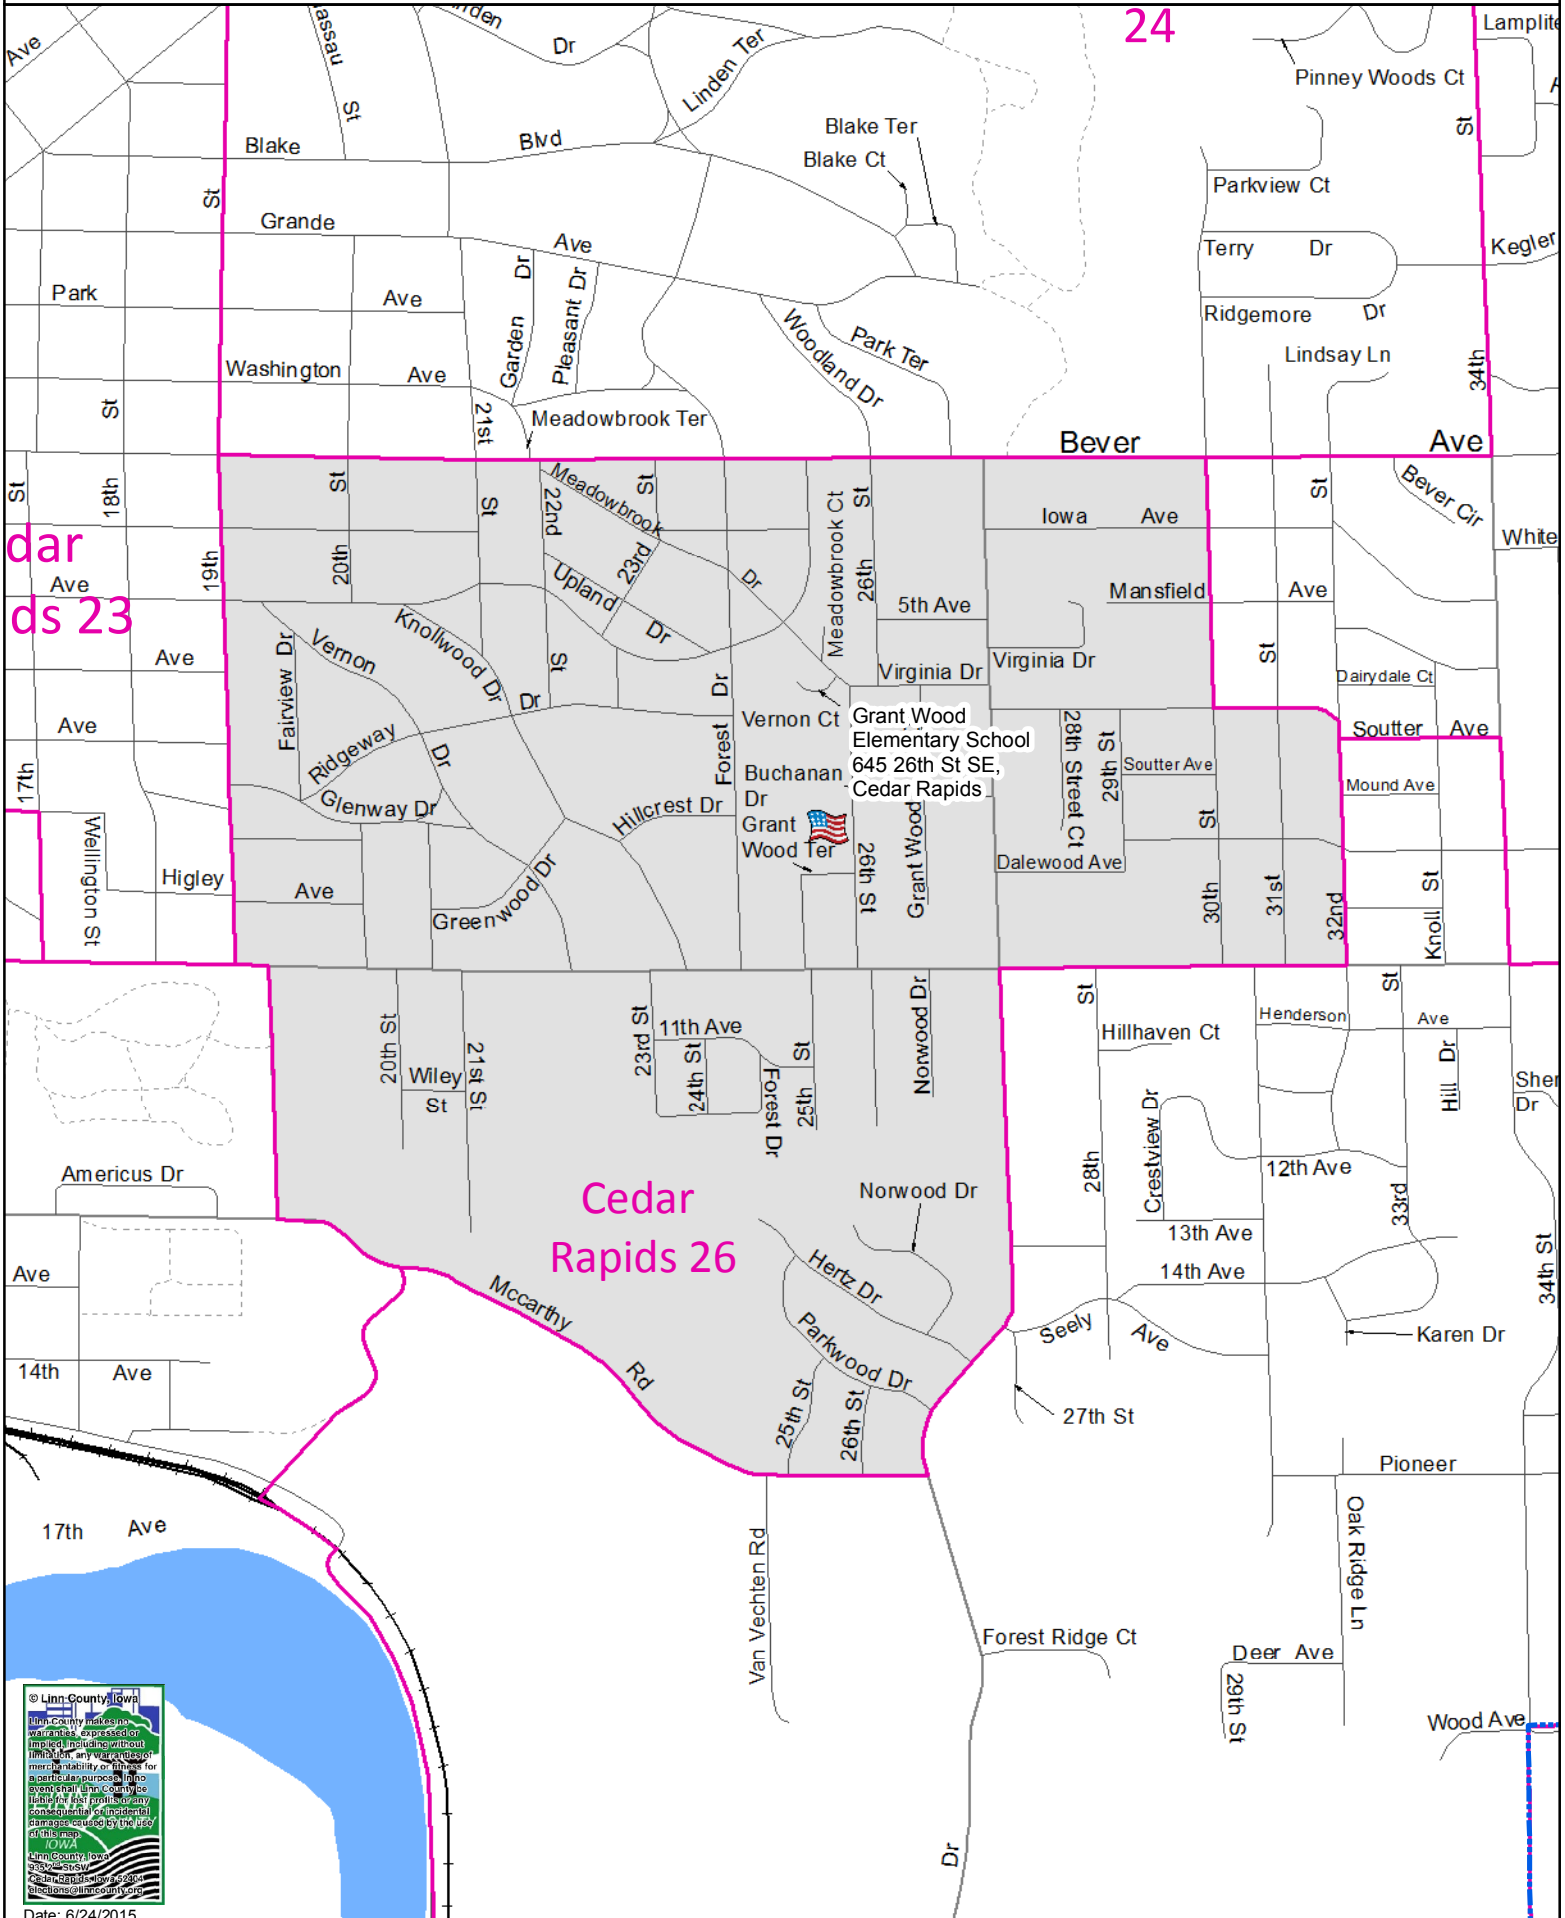

Cedar Rapids 26 Precinct

Polling Place: Grant Wood Elementary School, 645 26th St SE, Cedar Rapids

Polling Place

Precinct

Date: 6/24/2015