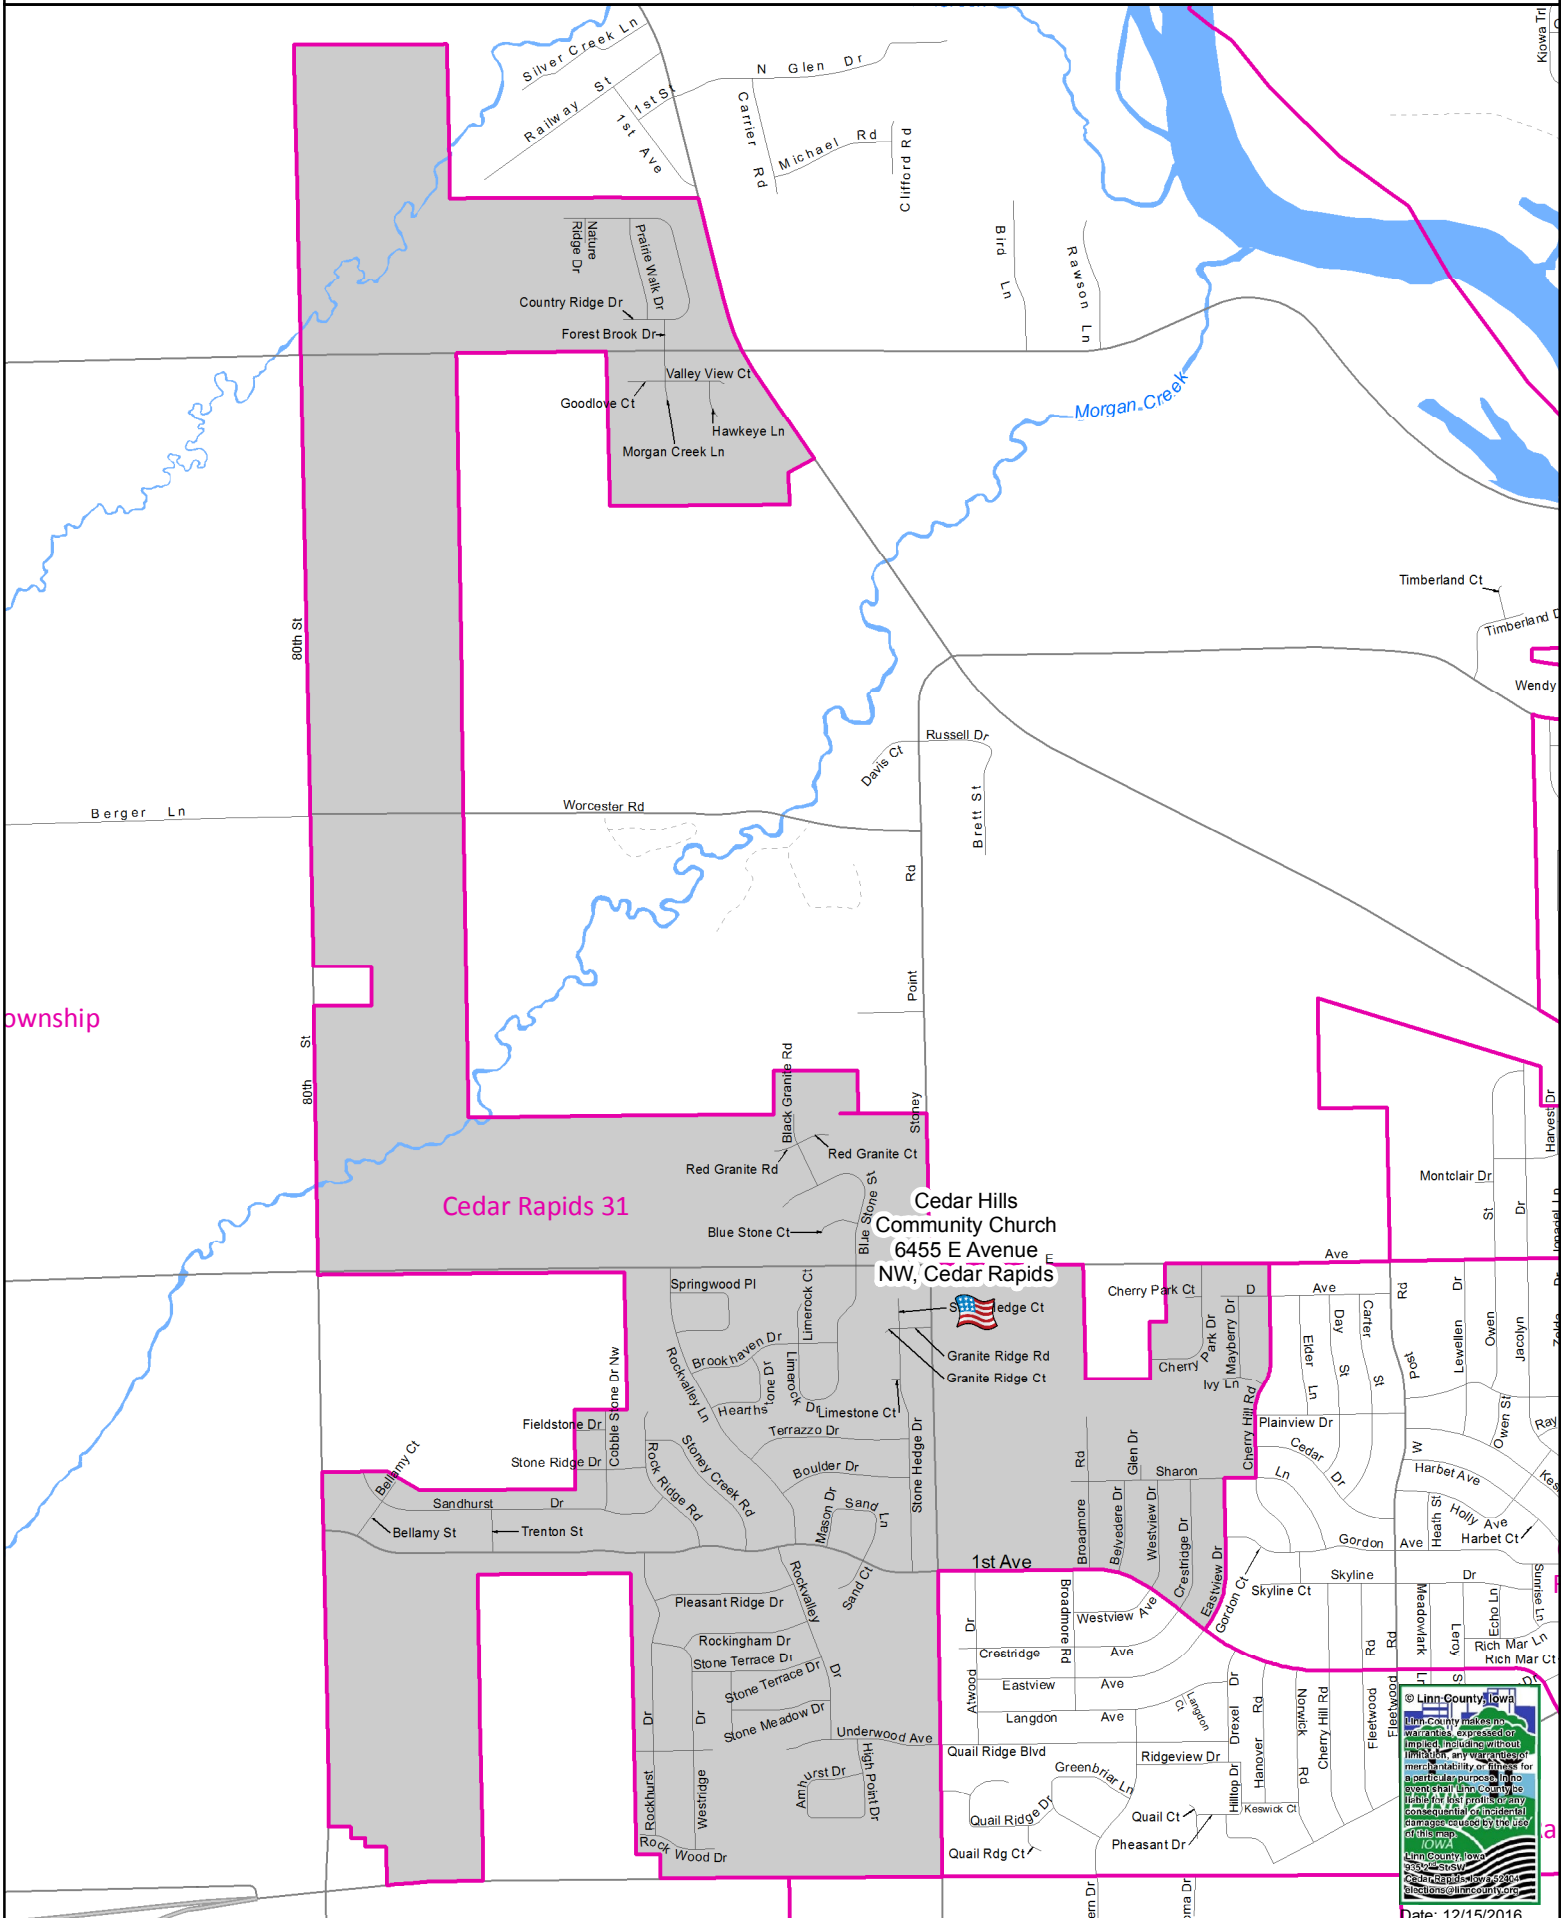

Cedar Rapids 31 Precinct

Polling Place: Cedar Hills Community Church, 6455 E Avenue NW, Cedar Rapids

Polling Place

Precinct