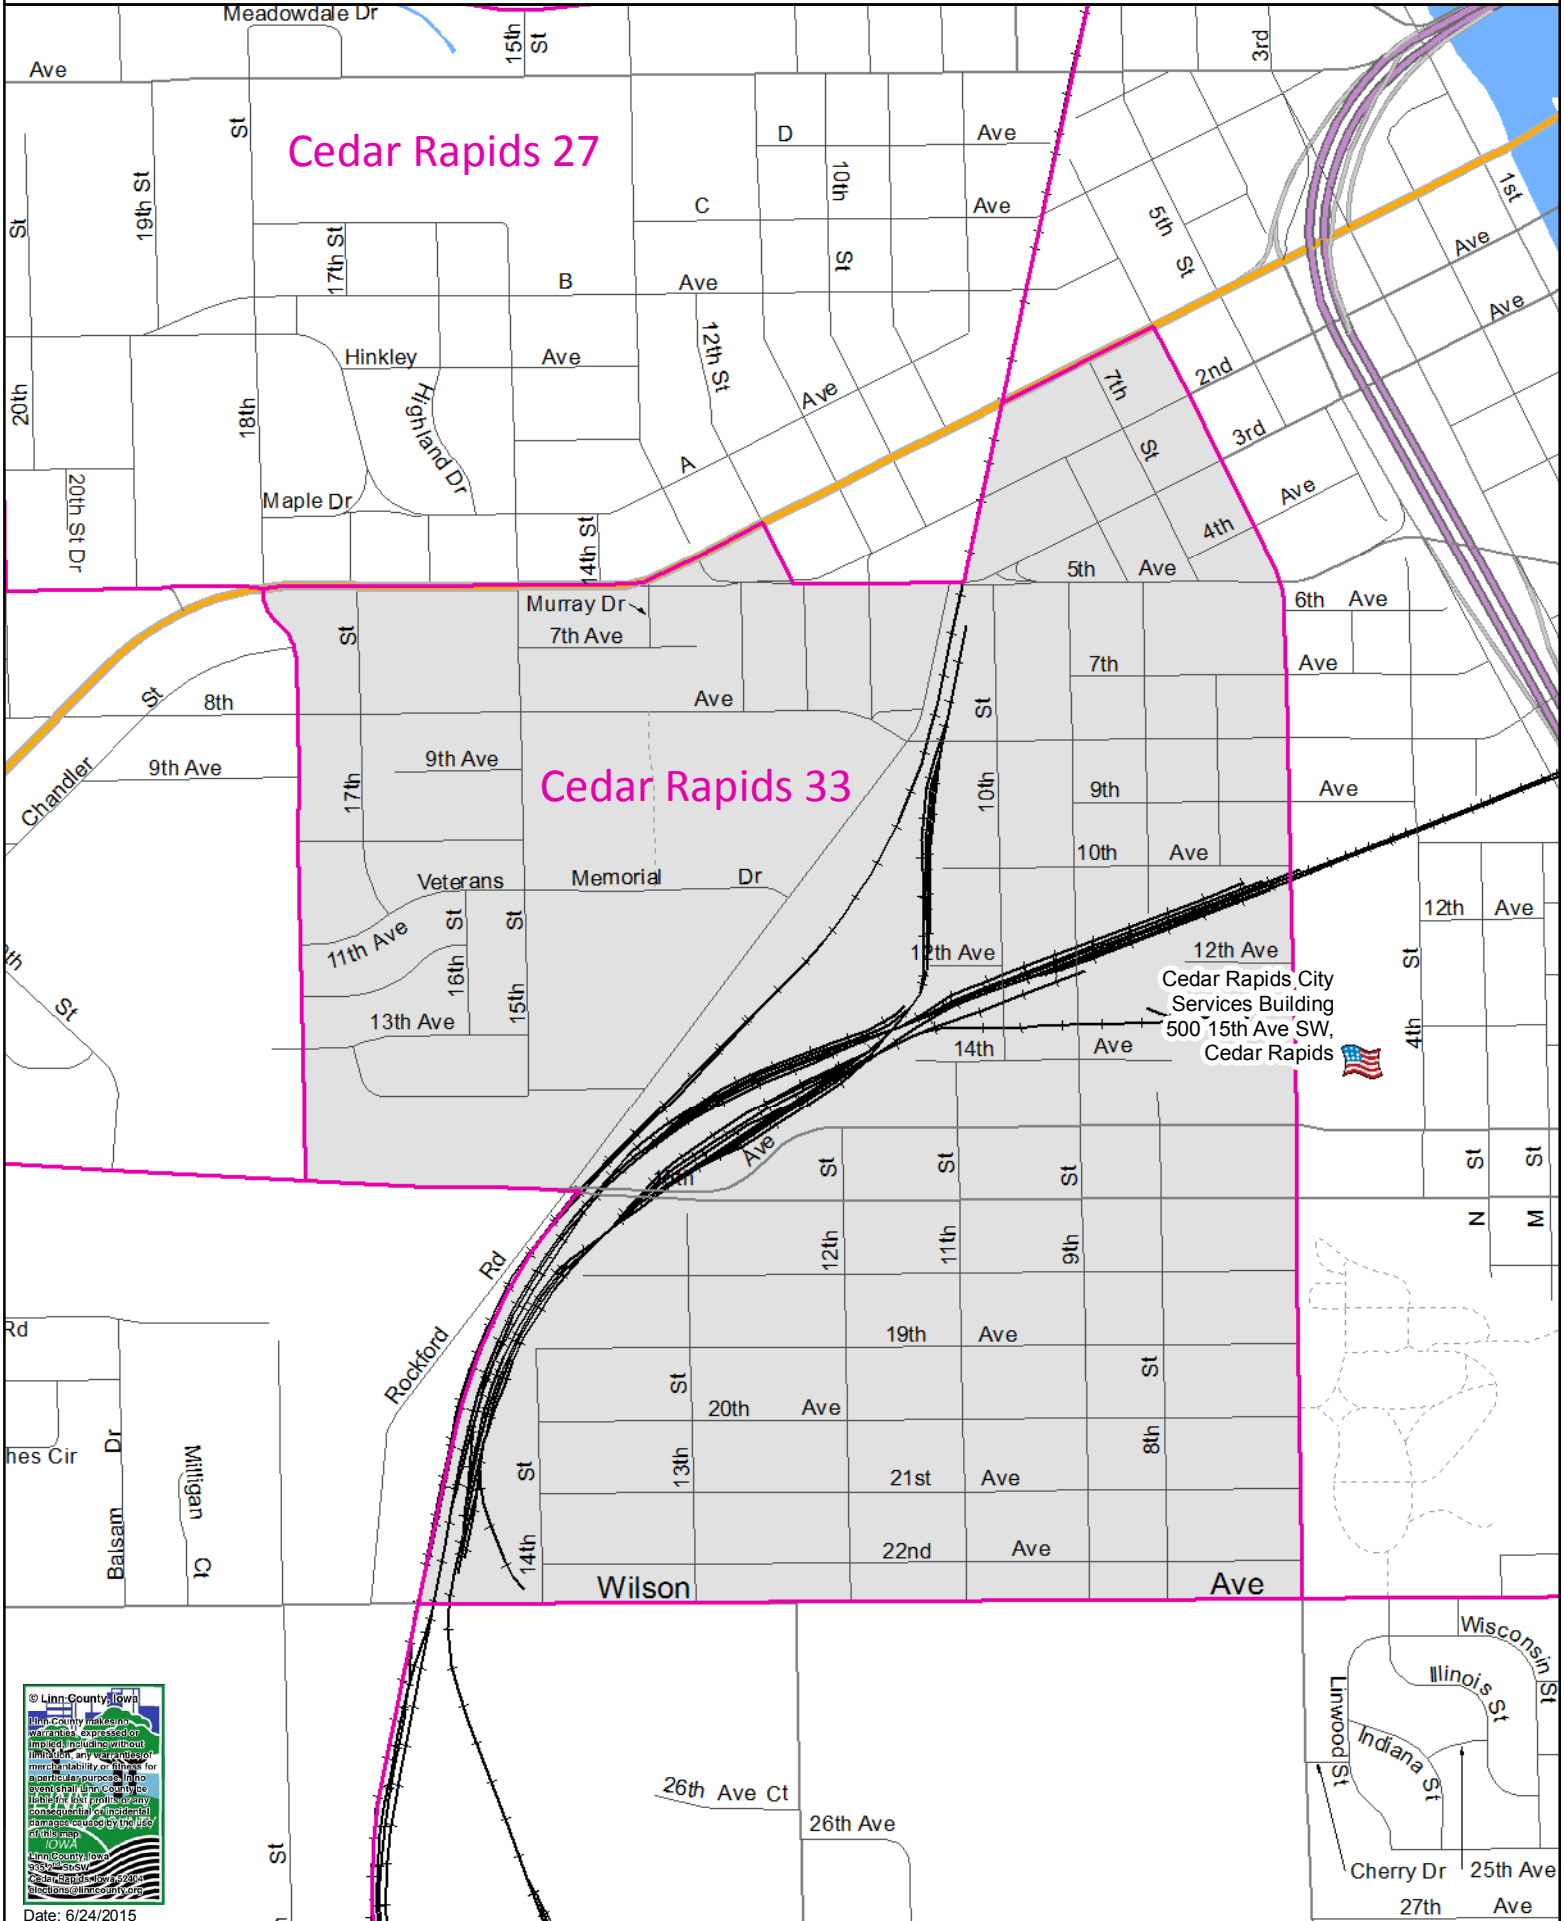

Cedar Rapids 33 Precinct

Polling Place: Cedar Rapids City Services Building, 500 15th Ave SW, Cedar Rapids

Polling Place

Precinct

Date: 6/24/2015