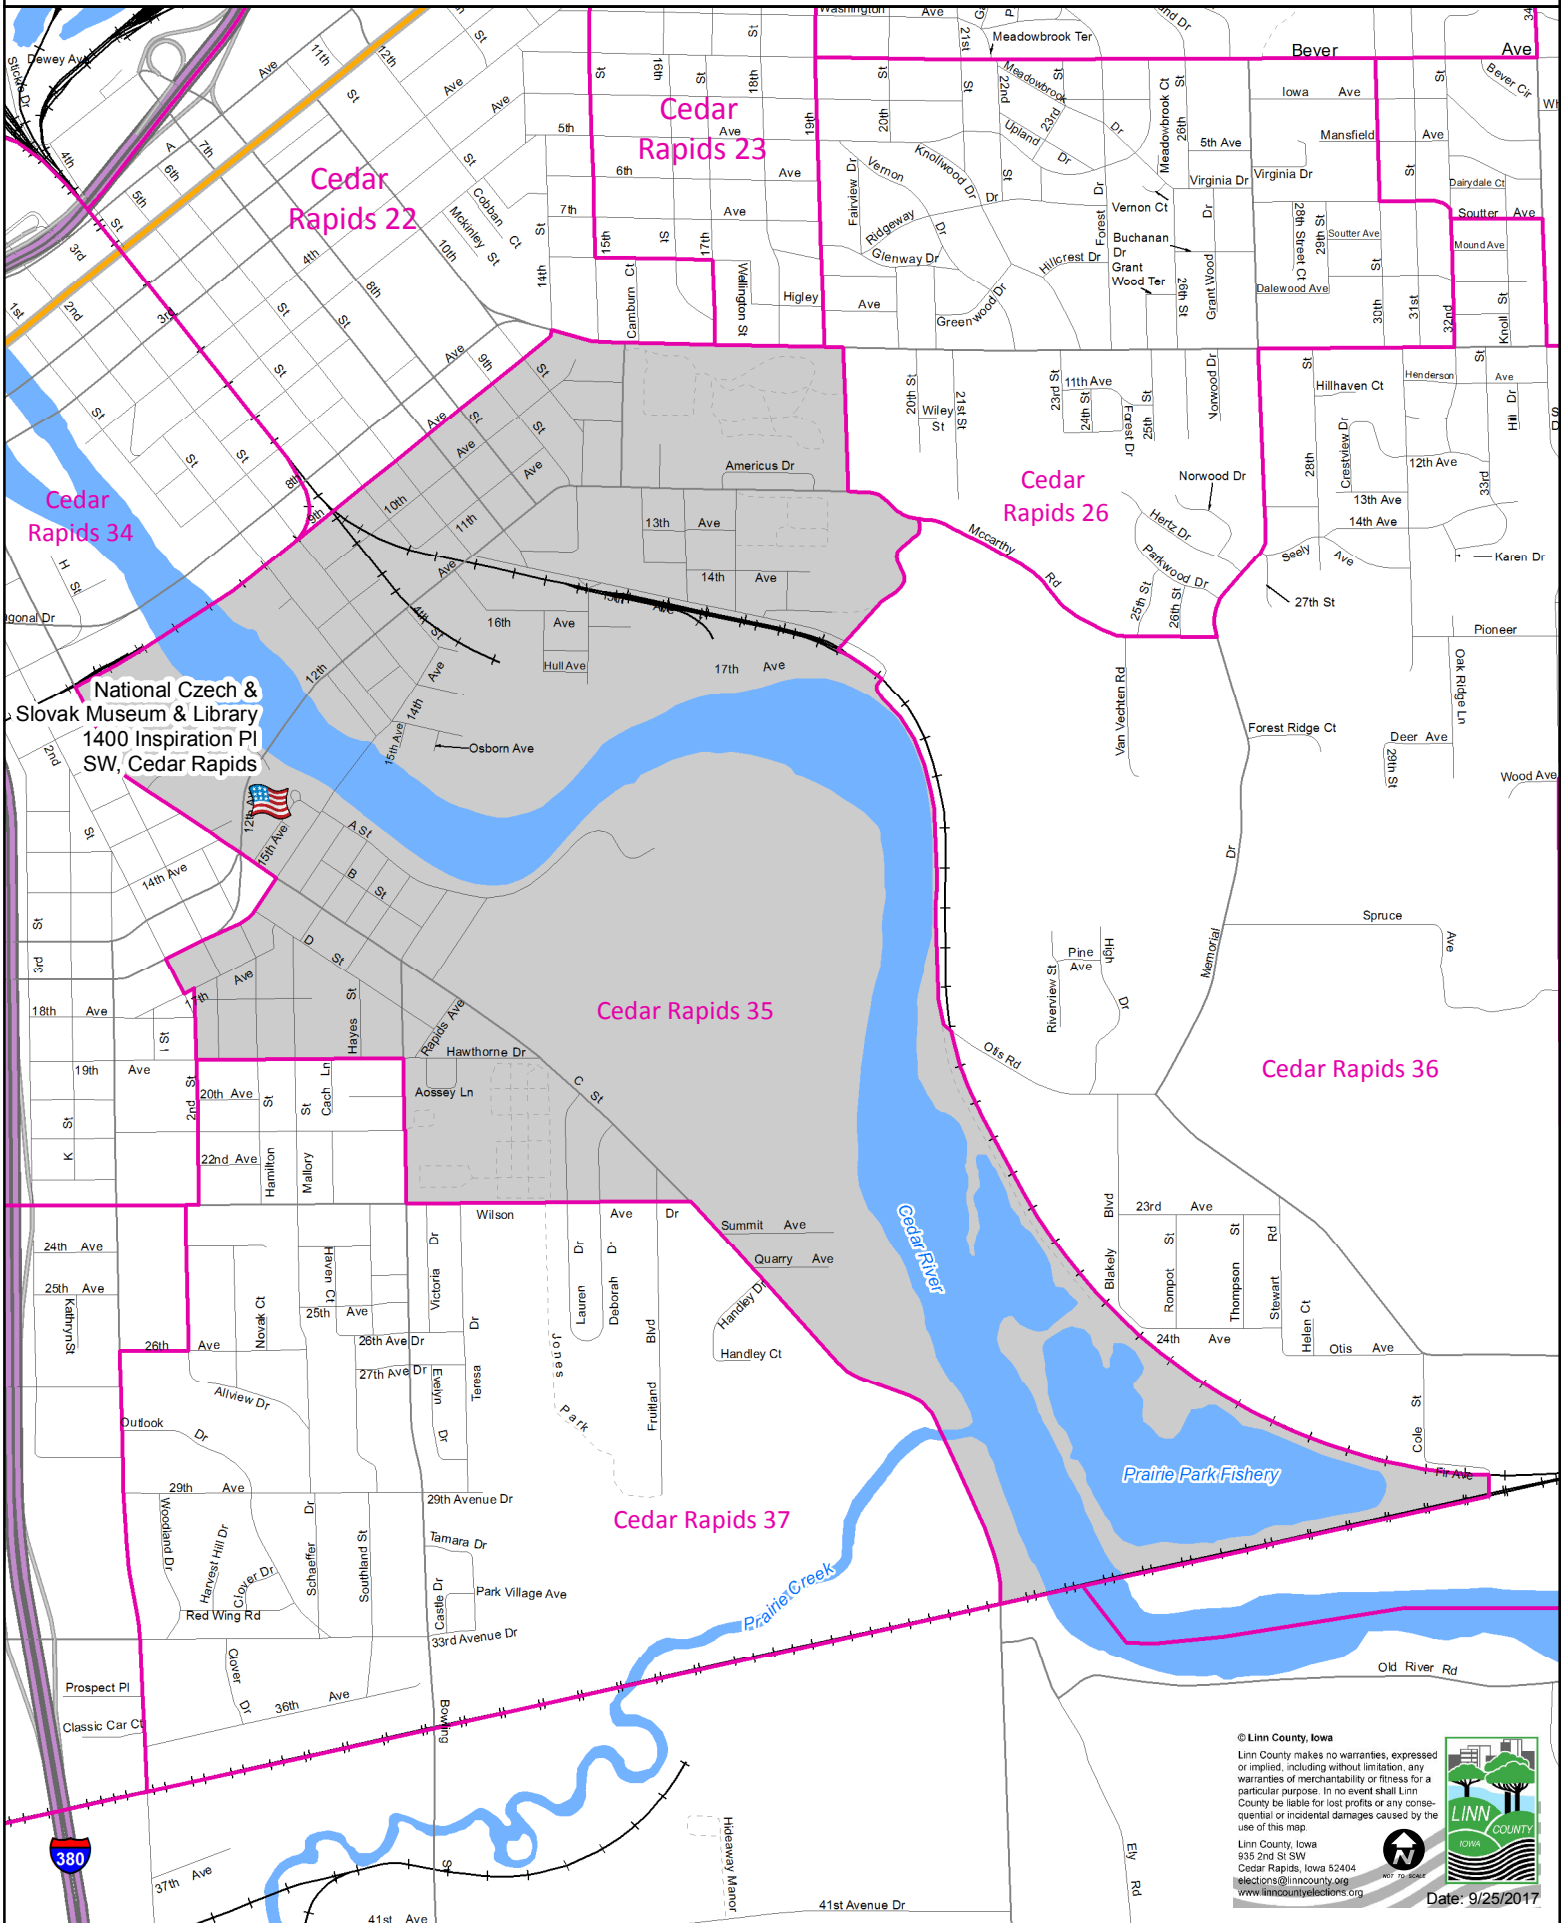

Cedar Rapids 35 Precinct

Polling Place

Precinct

Polling Place: National Czech & Slovak Museum & Library, 1400 Inspiration Pl SW, Cedar Rapids

© Linn County, Iowa
Linn County makes no warranties, expressed or implied, including without limitation, any warranties of merchantability or fitness for a particular purpose. In no event shall Linn County be liable for lost profits or any consequential or incidental damages caused by the use of this map.
Linn County, Iowa
935 2nd St SW
Cedar Rapids, Iowa 52404
elections@linncounty.org
www.linncountyelections.org