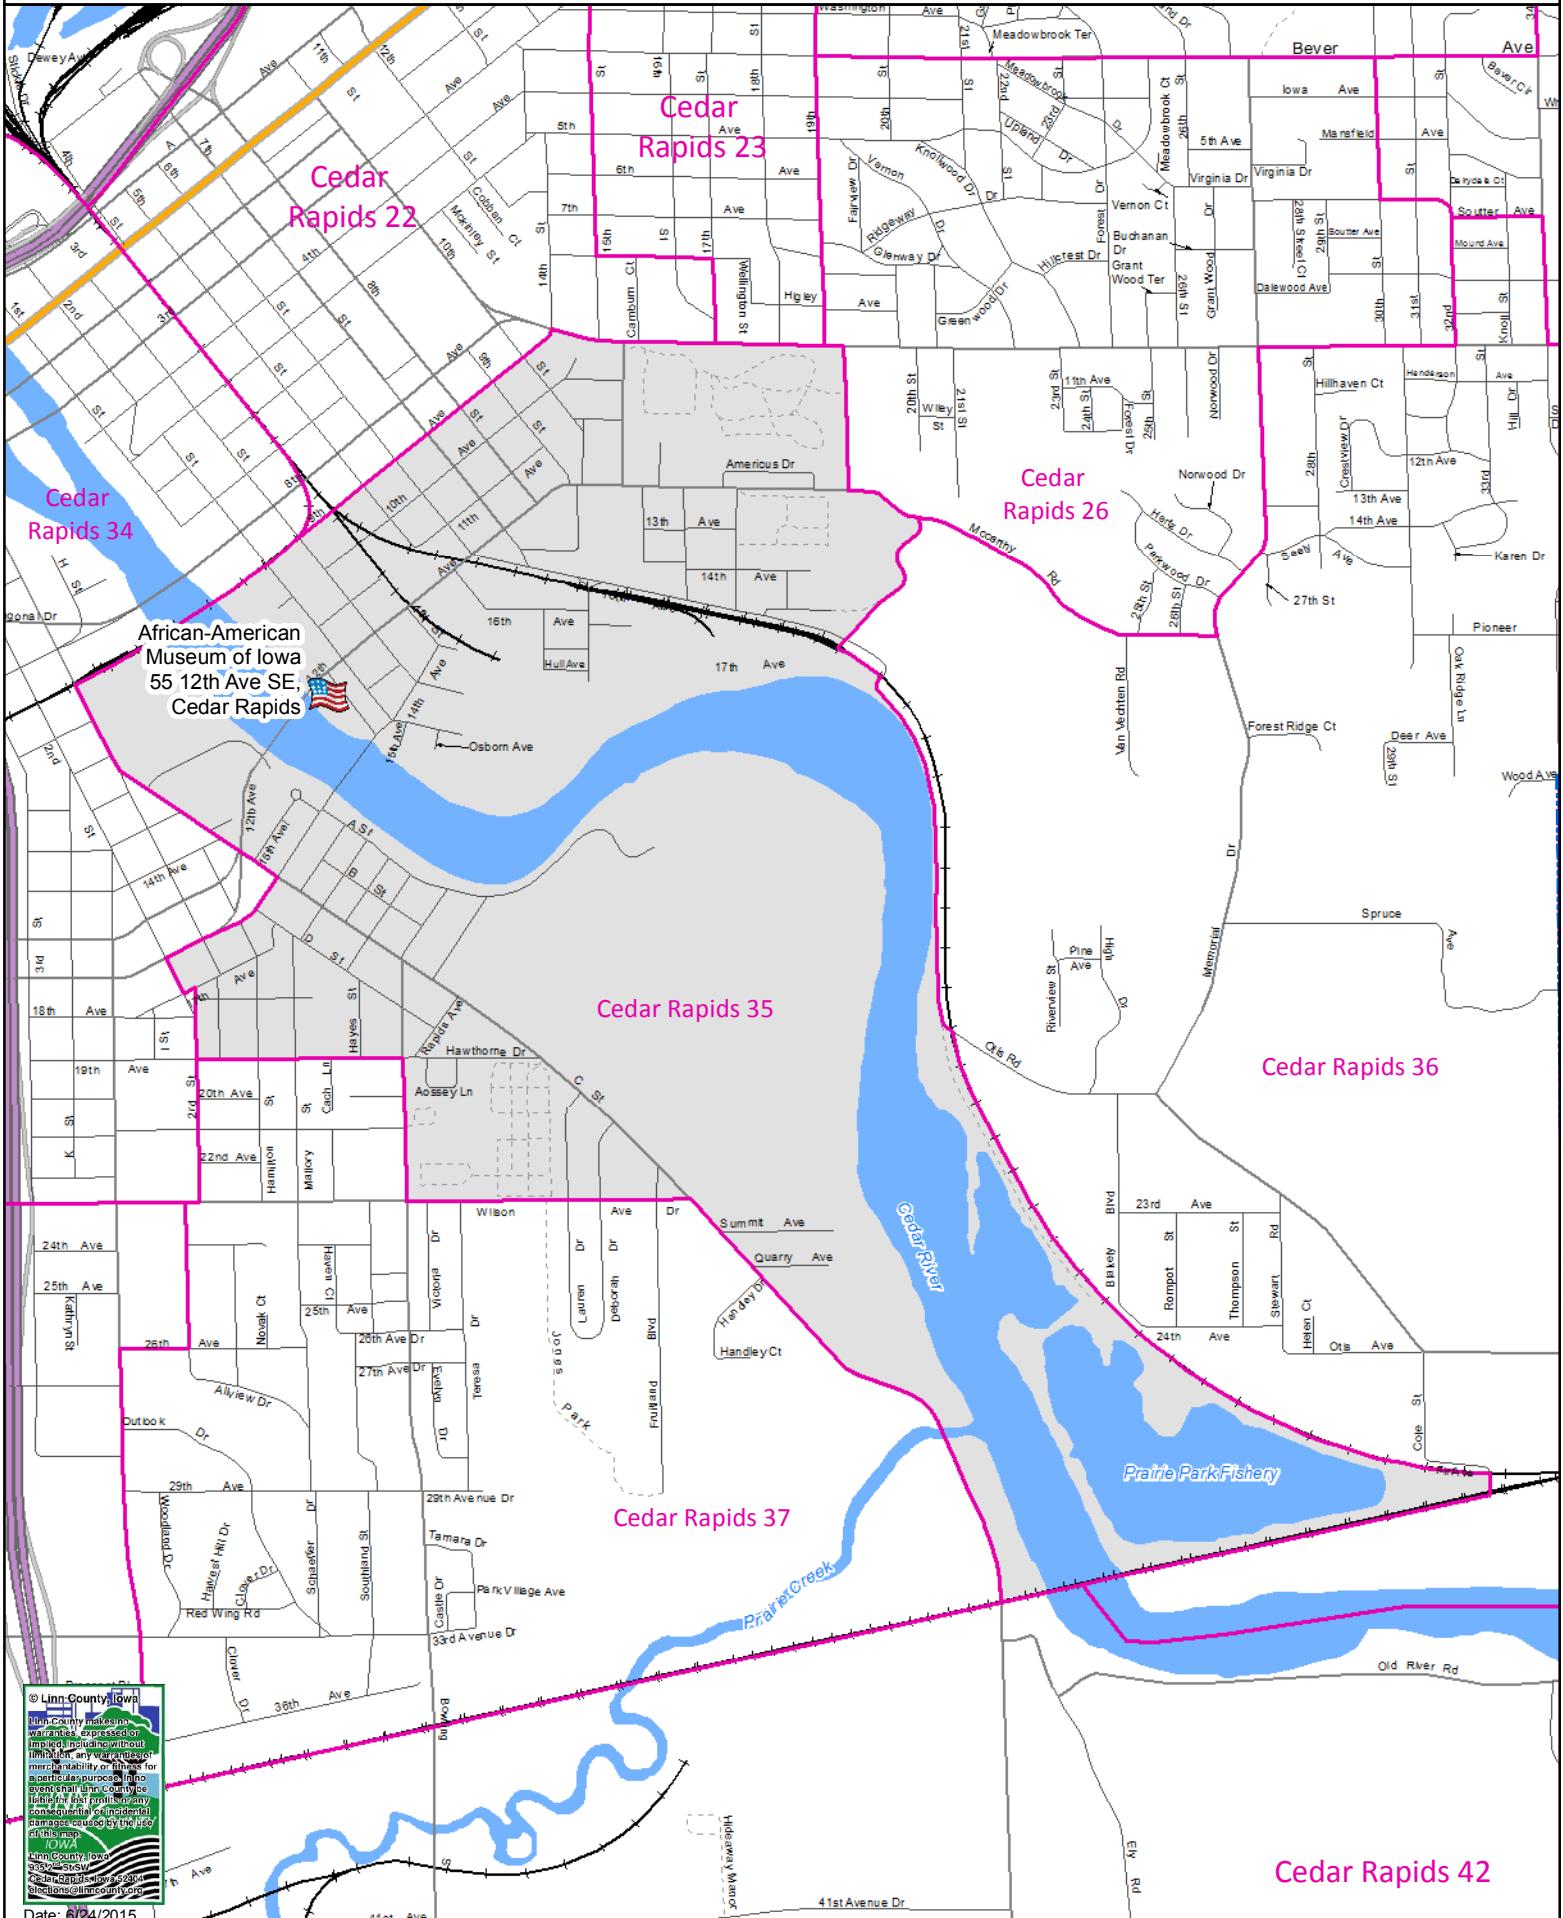

Cedar Rapids 35 Precinct

Polling Place: African-American Museum of Iowa, 55 12th Ave SE, Cedar Rapids

Polling Place

Precinct

NOT TO SCALE

Date: 6/24/2015