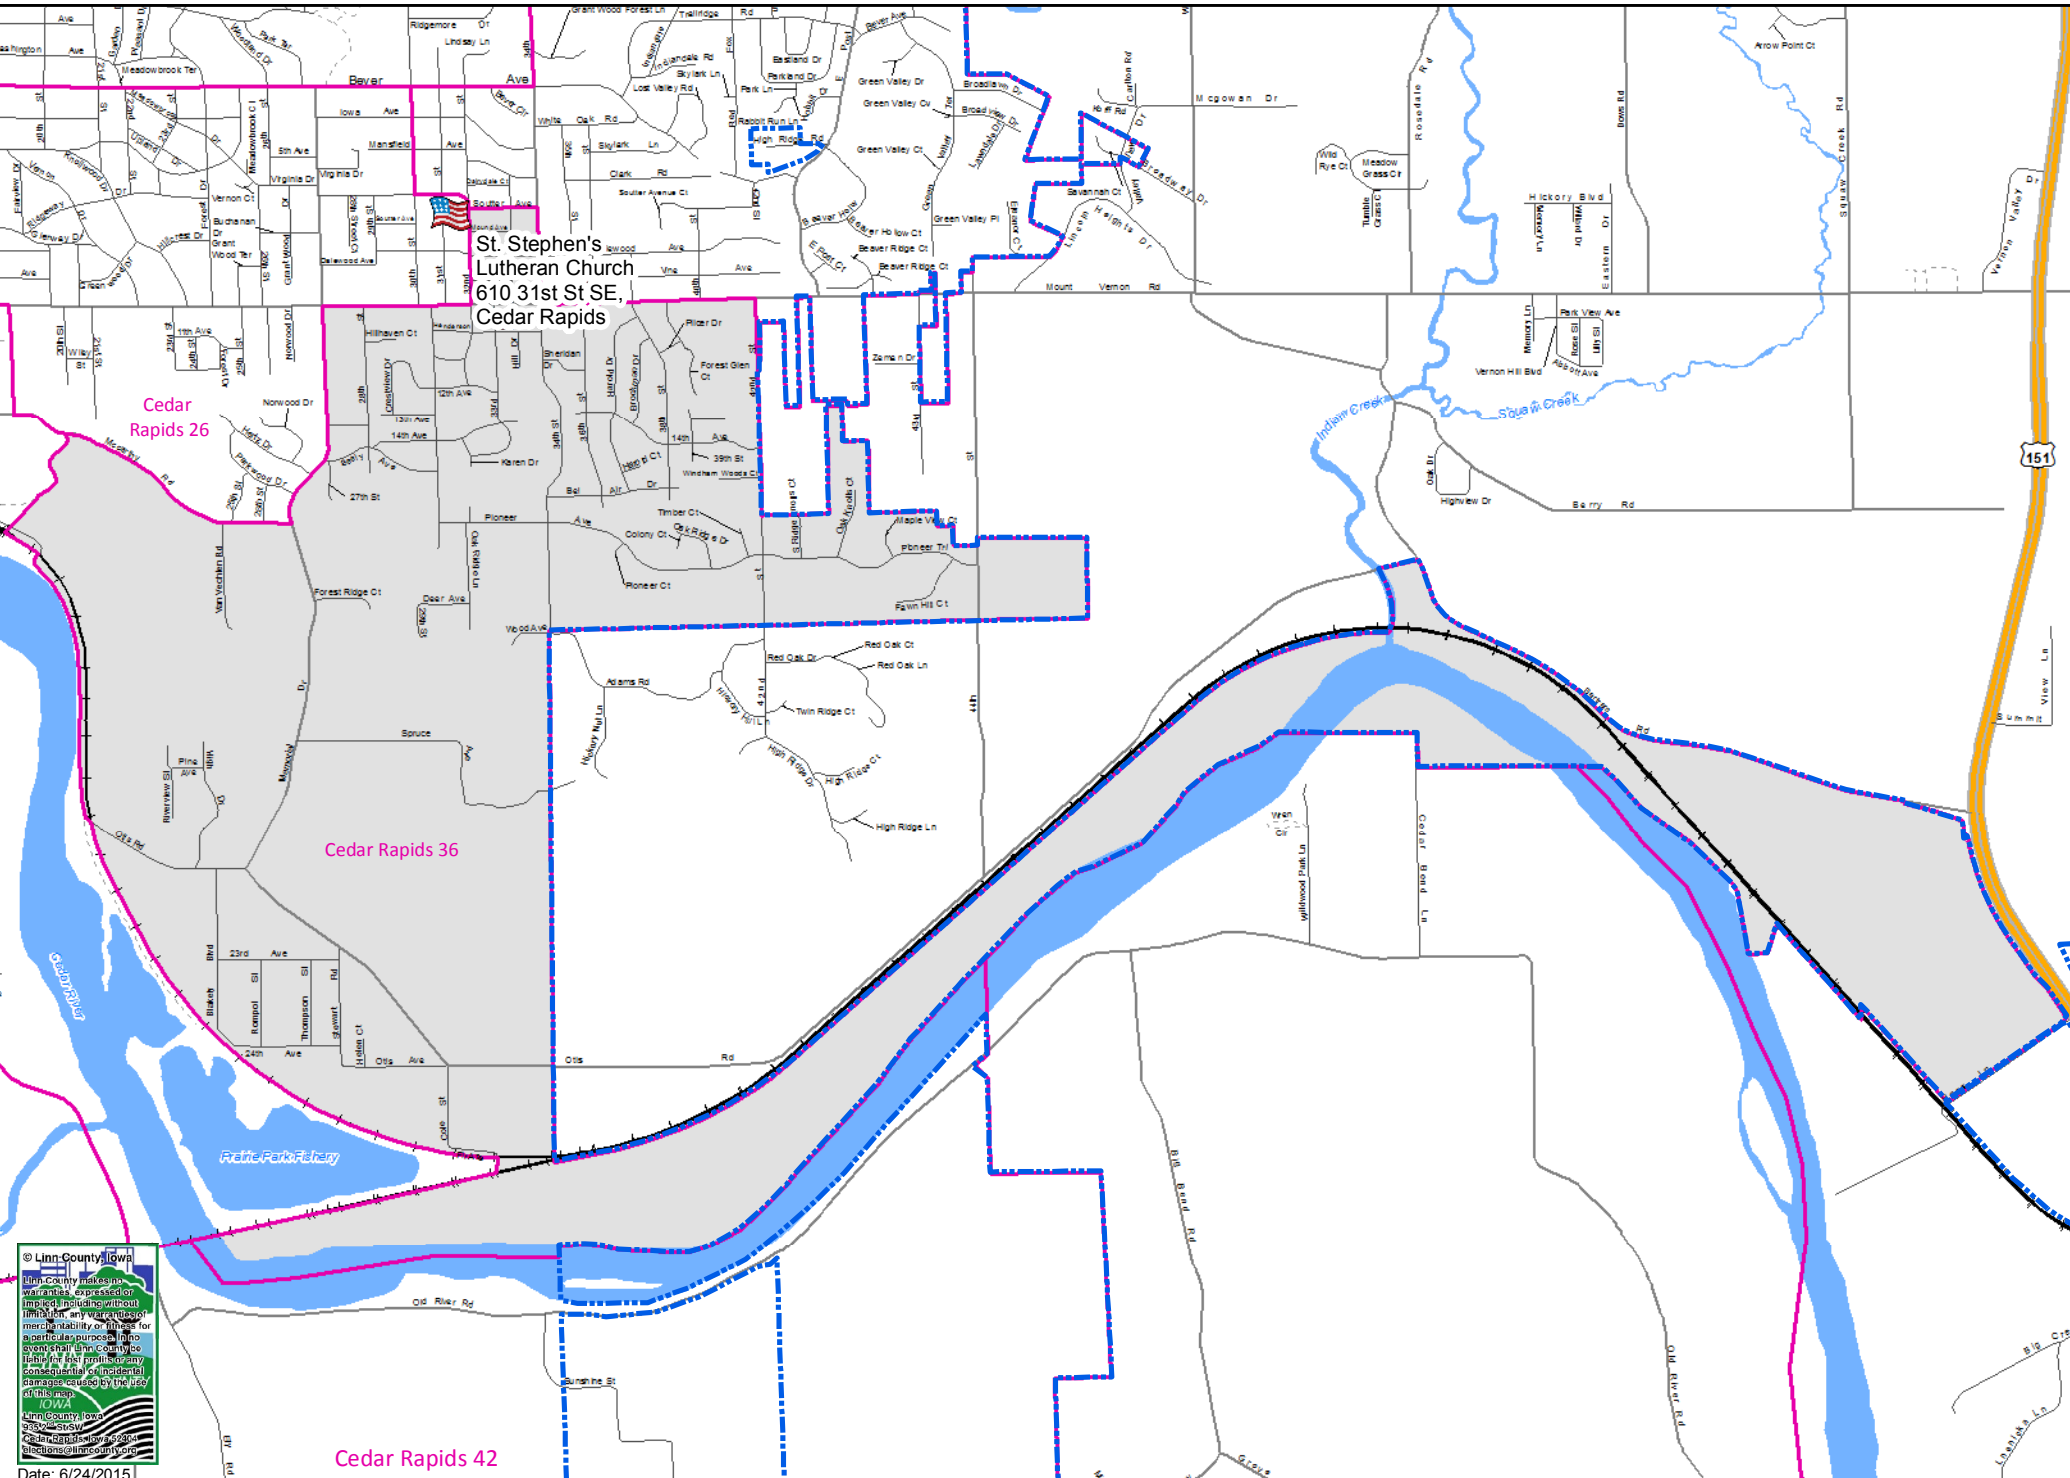

Cedar Rapids 36 Precinct

Polling Place: St. Stephen's Lutheran Church, 610 31st St SE, Cedar Rapids

Polling Place

Precinct

NOT TO SCALE

Date: 6/24/2015