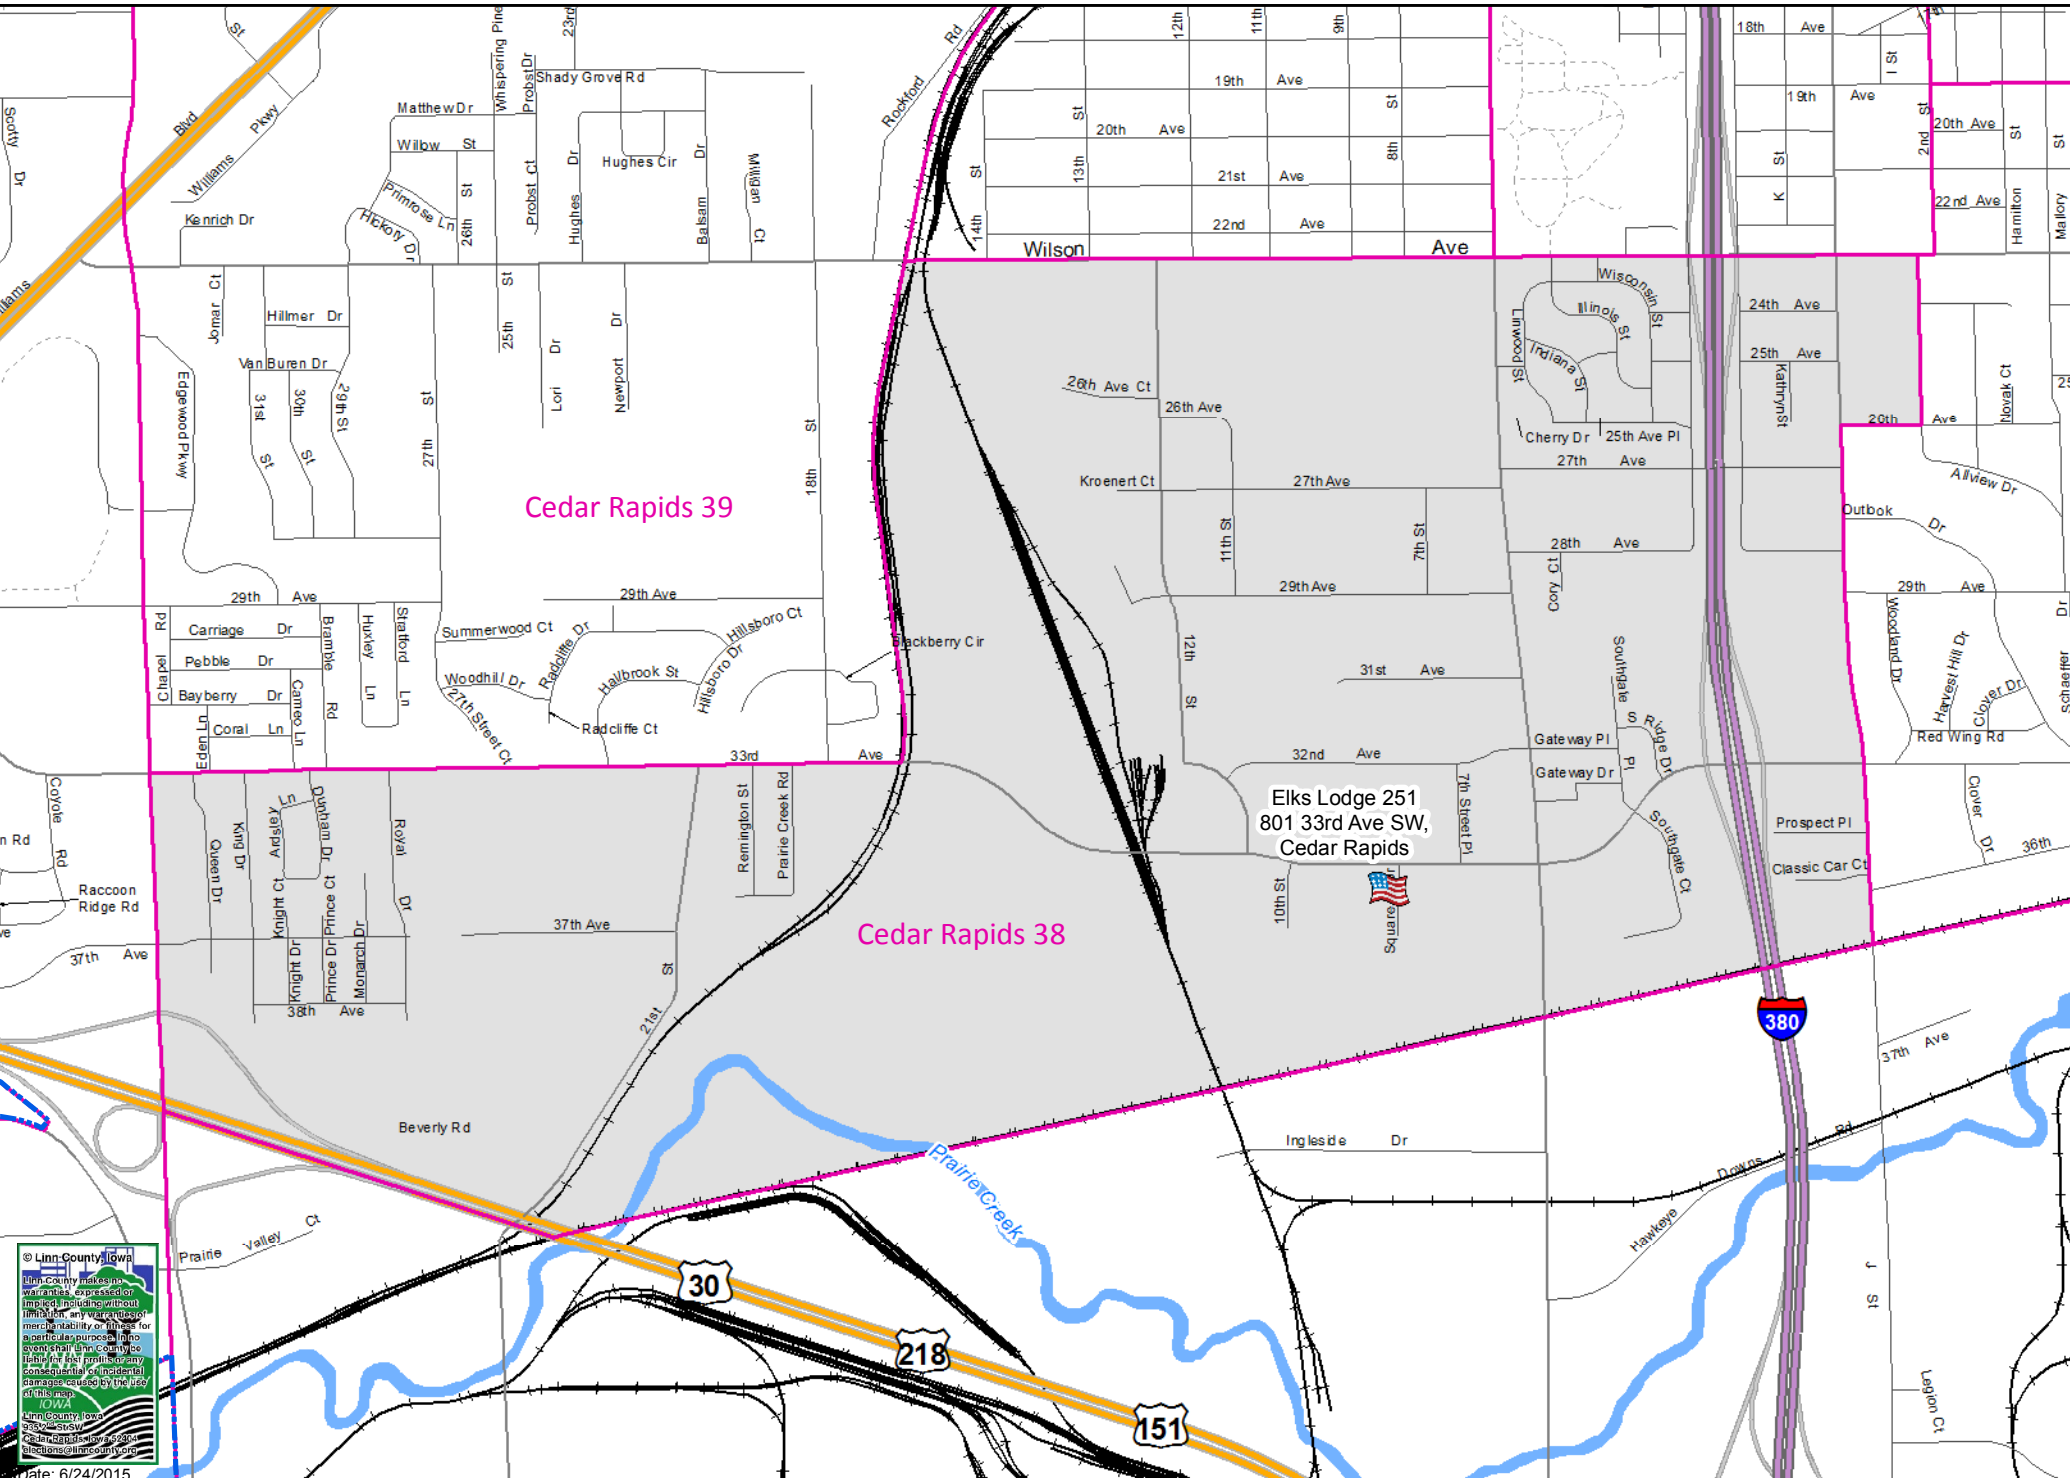

Cedar Rapids 38 Precinct

Polling Place: Elks Lodge 251, 801 33rd Ave SW, Cedar Rapids

Polling Place

Precinct

NOT TO SCALE