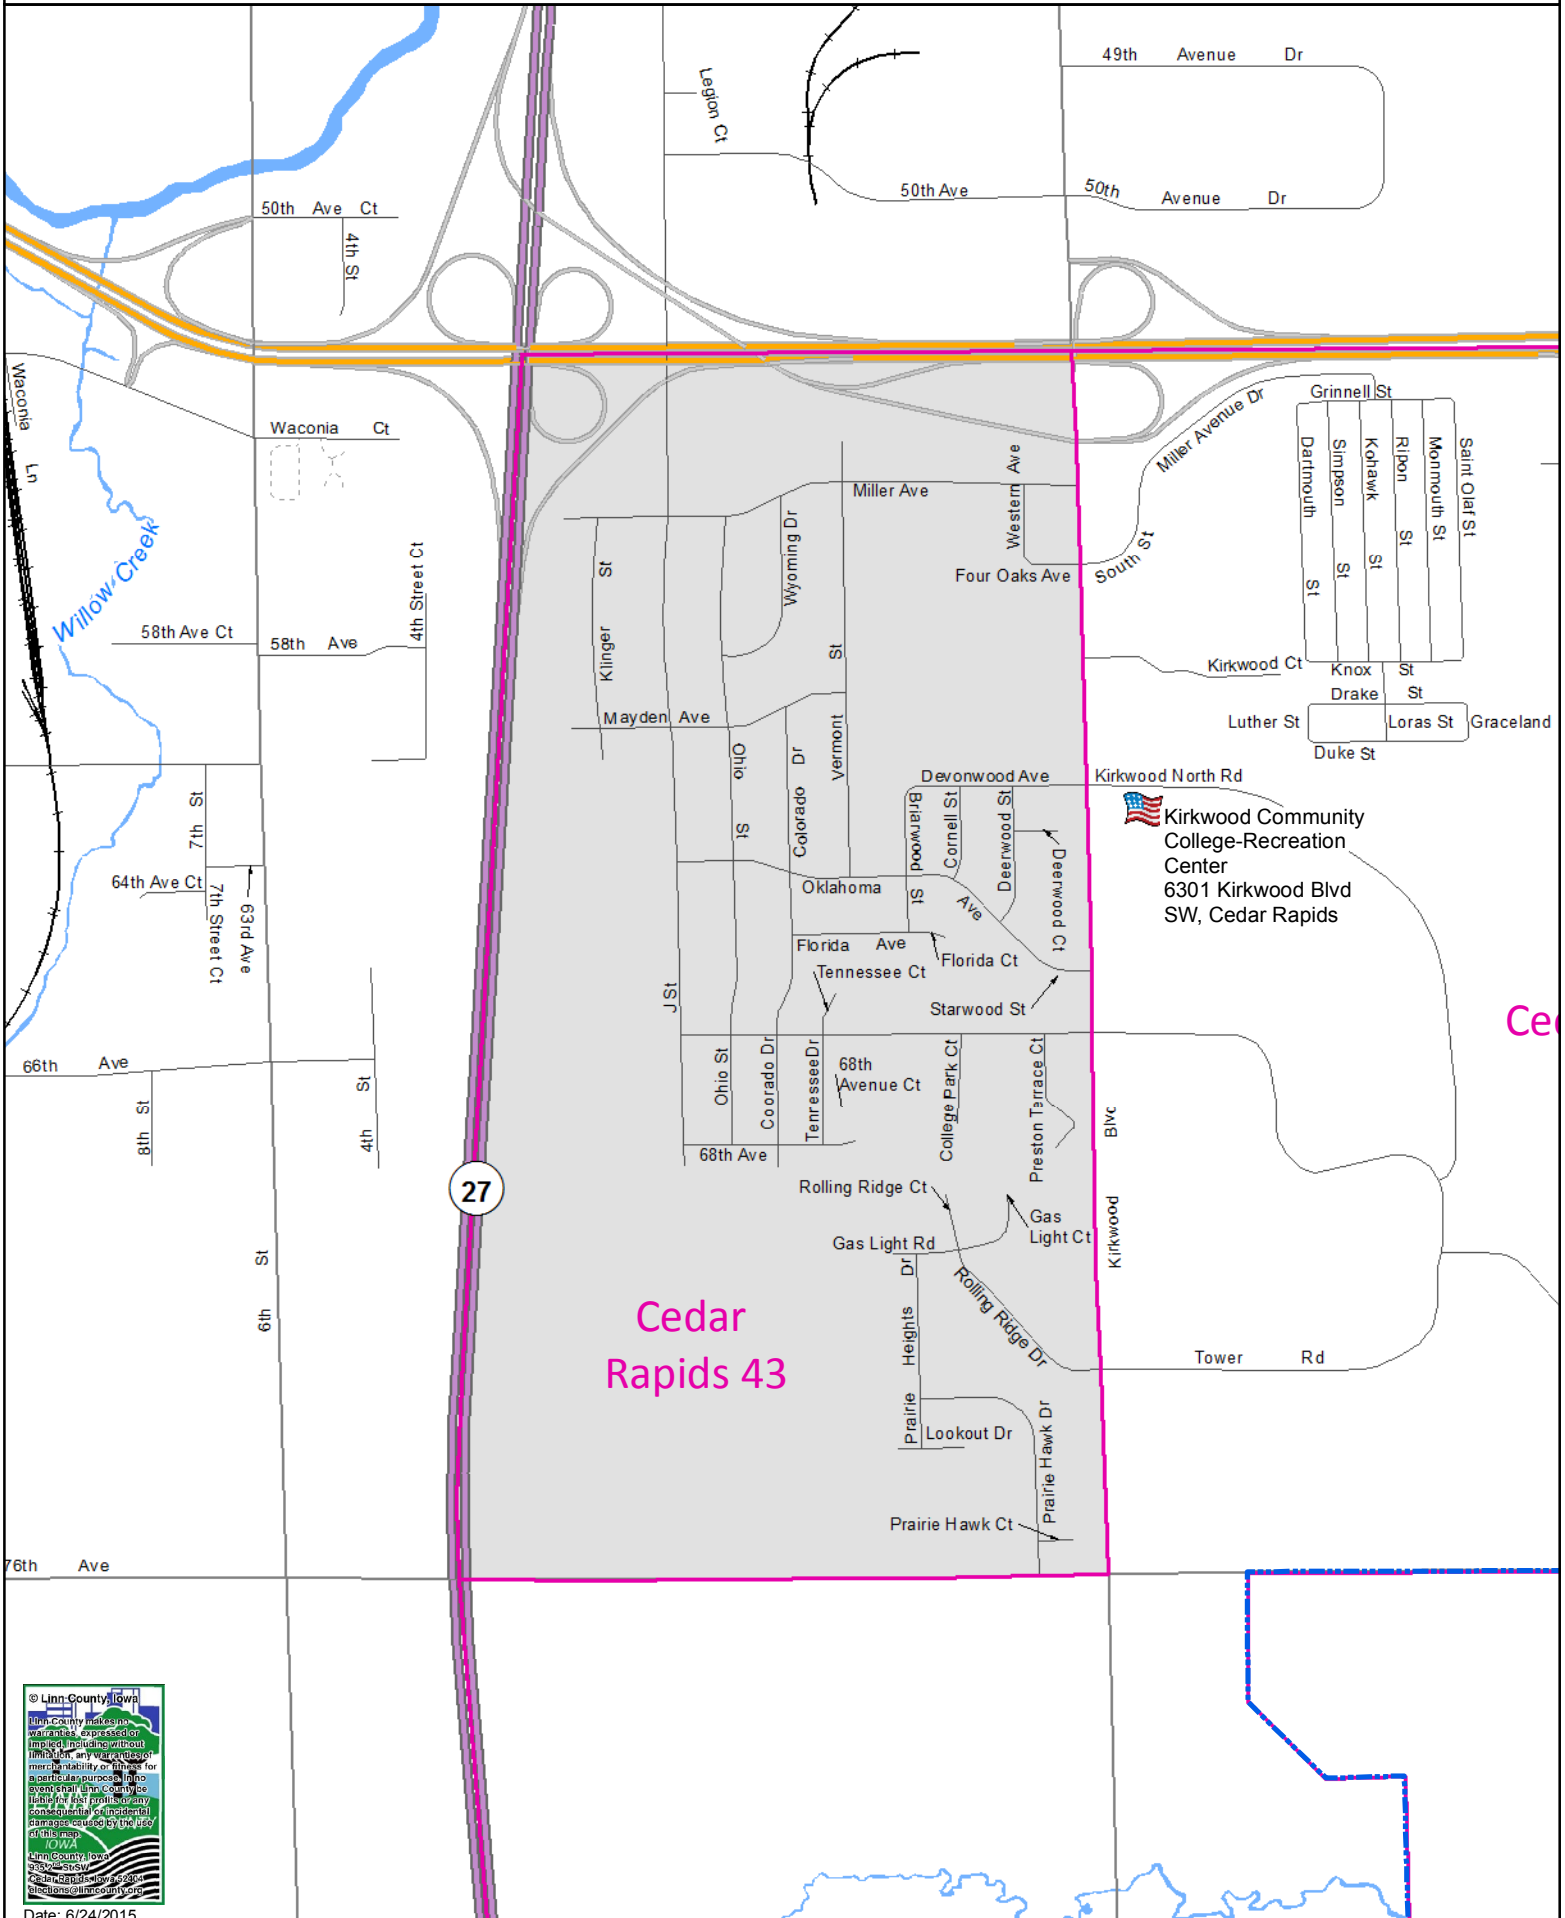

Cedar Rapids 43 Precinct

Polling Place: Kirkwood Community College-Recreation Center , 6301 Kirkwood Blvd SW, Cedar Rapids

Polling Place

Precinct

Date: 6/24/2015