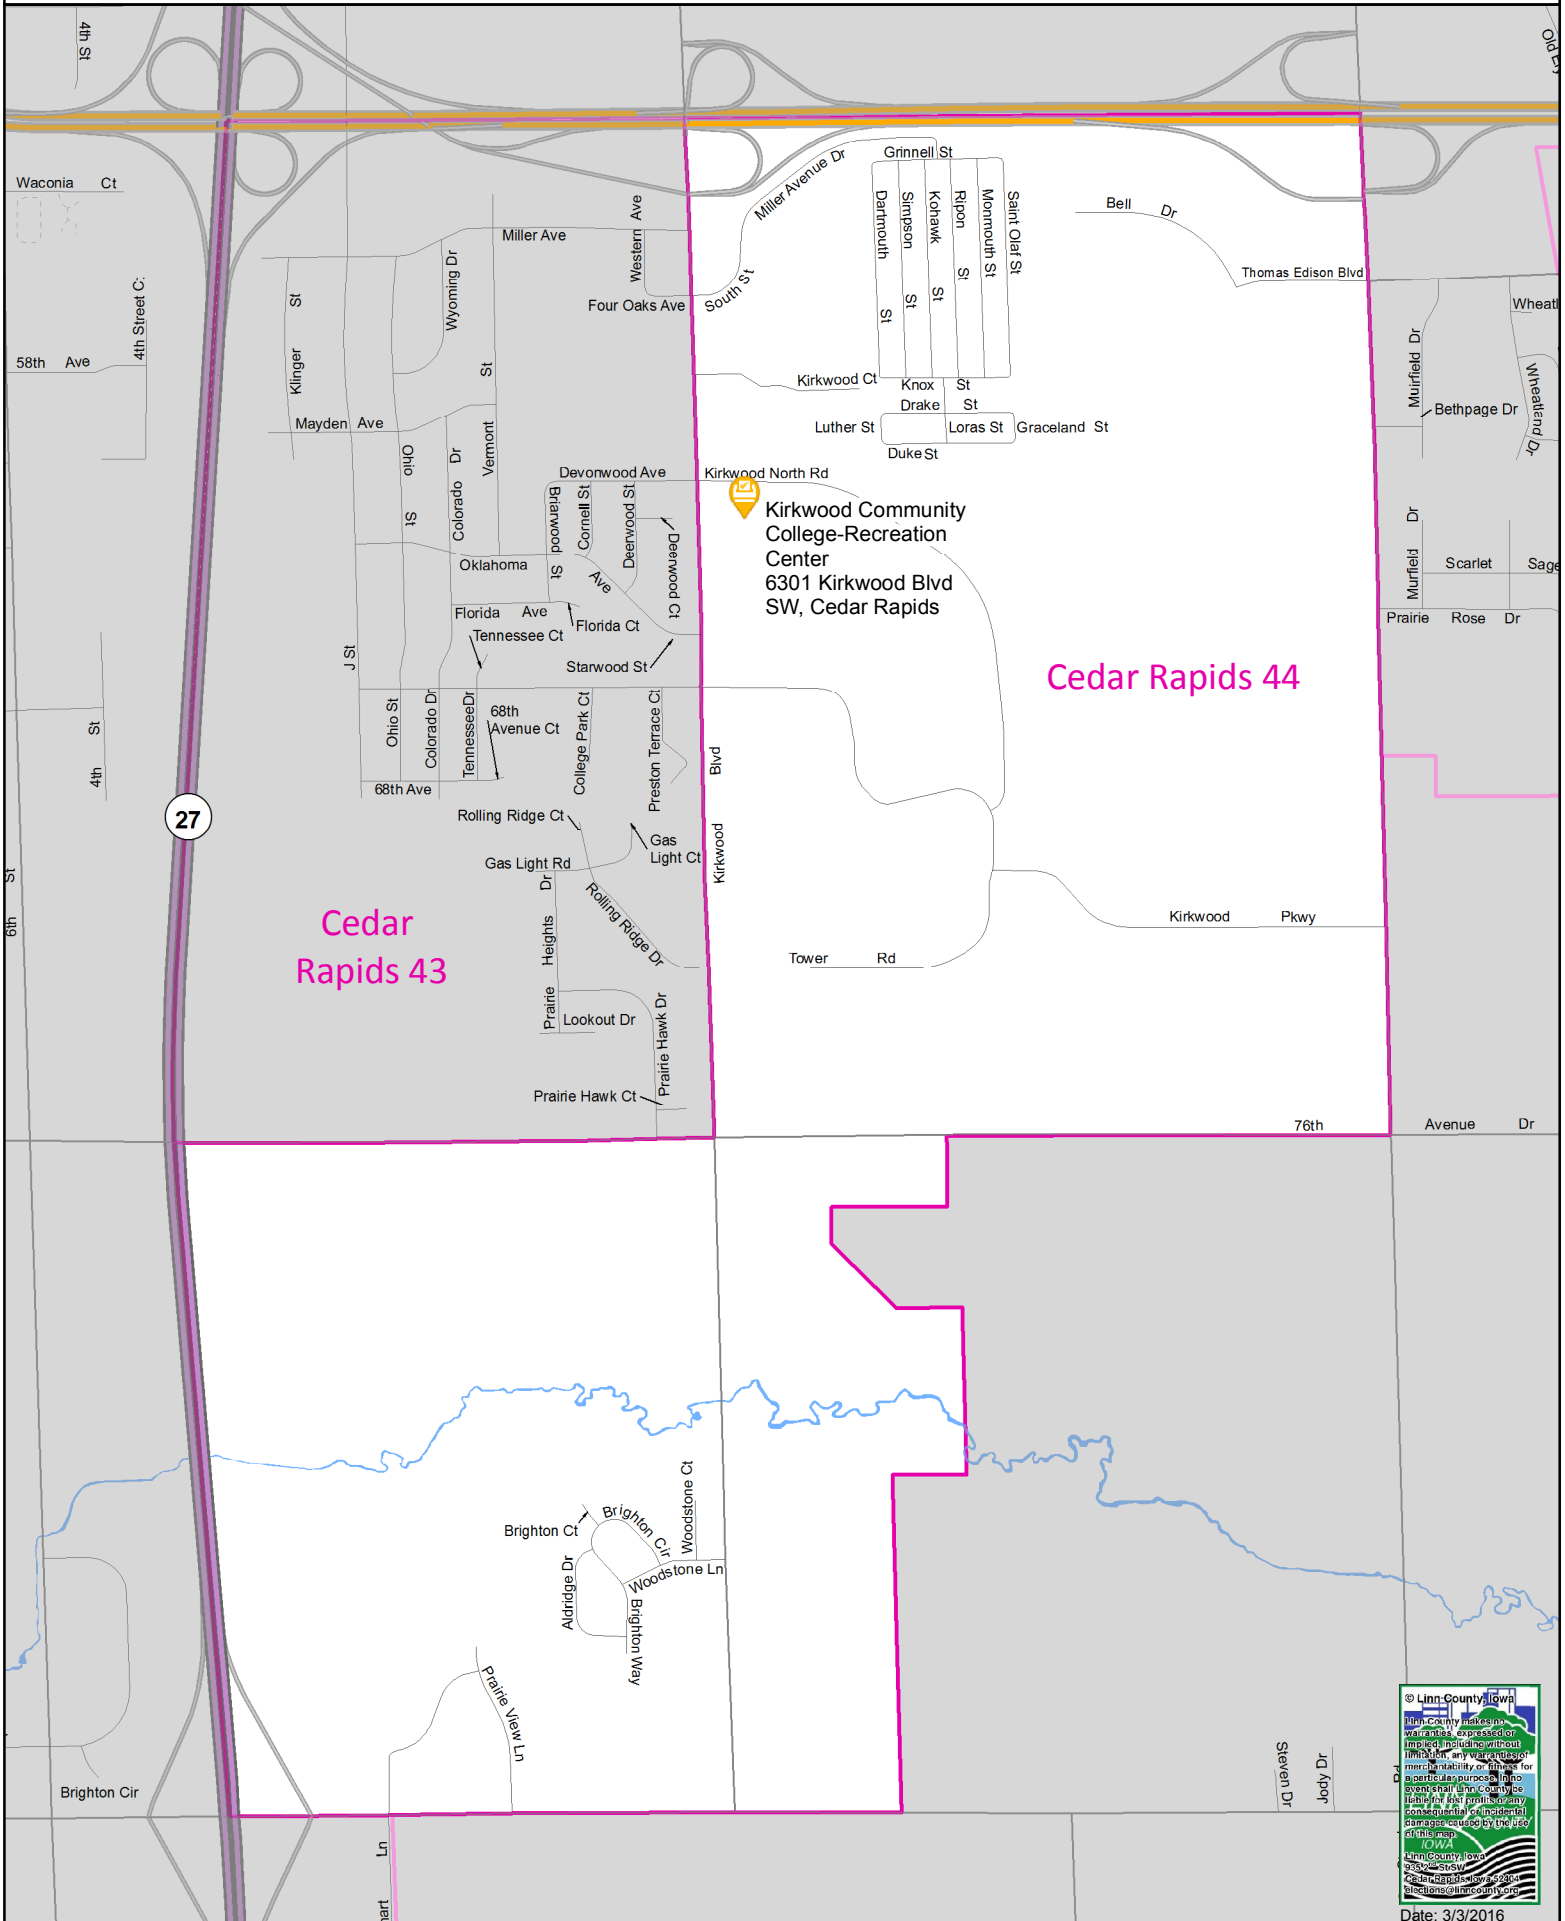

Cedar Rapids 44 Precinct

Polling Place: Kirkwood Community College-Recreation Center , 6301 Kirkwood Blvd SW, Cedar Rapids

Polling Place

Precinct

NOT TO SCALE