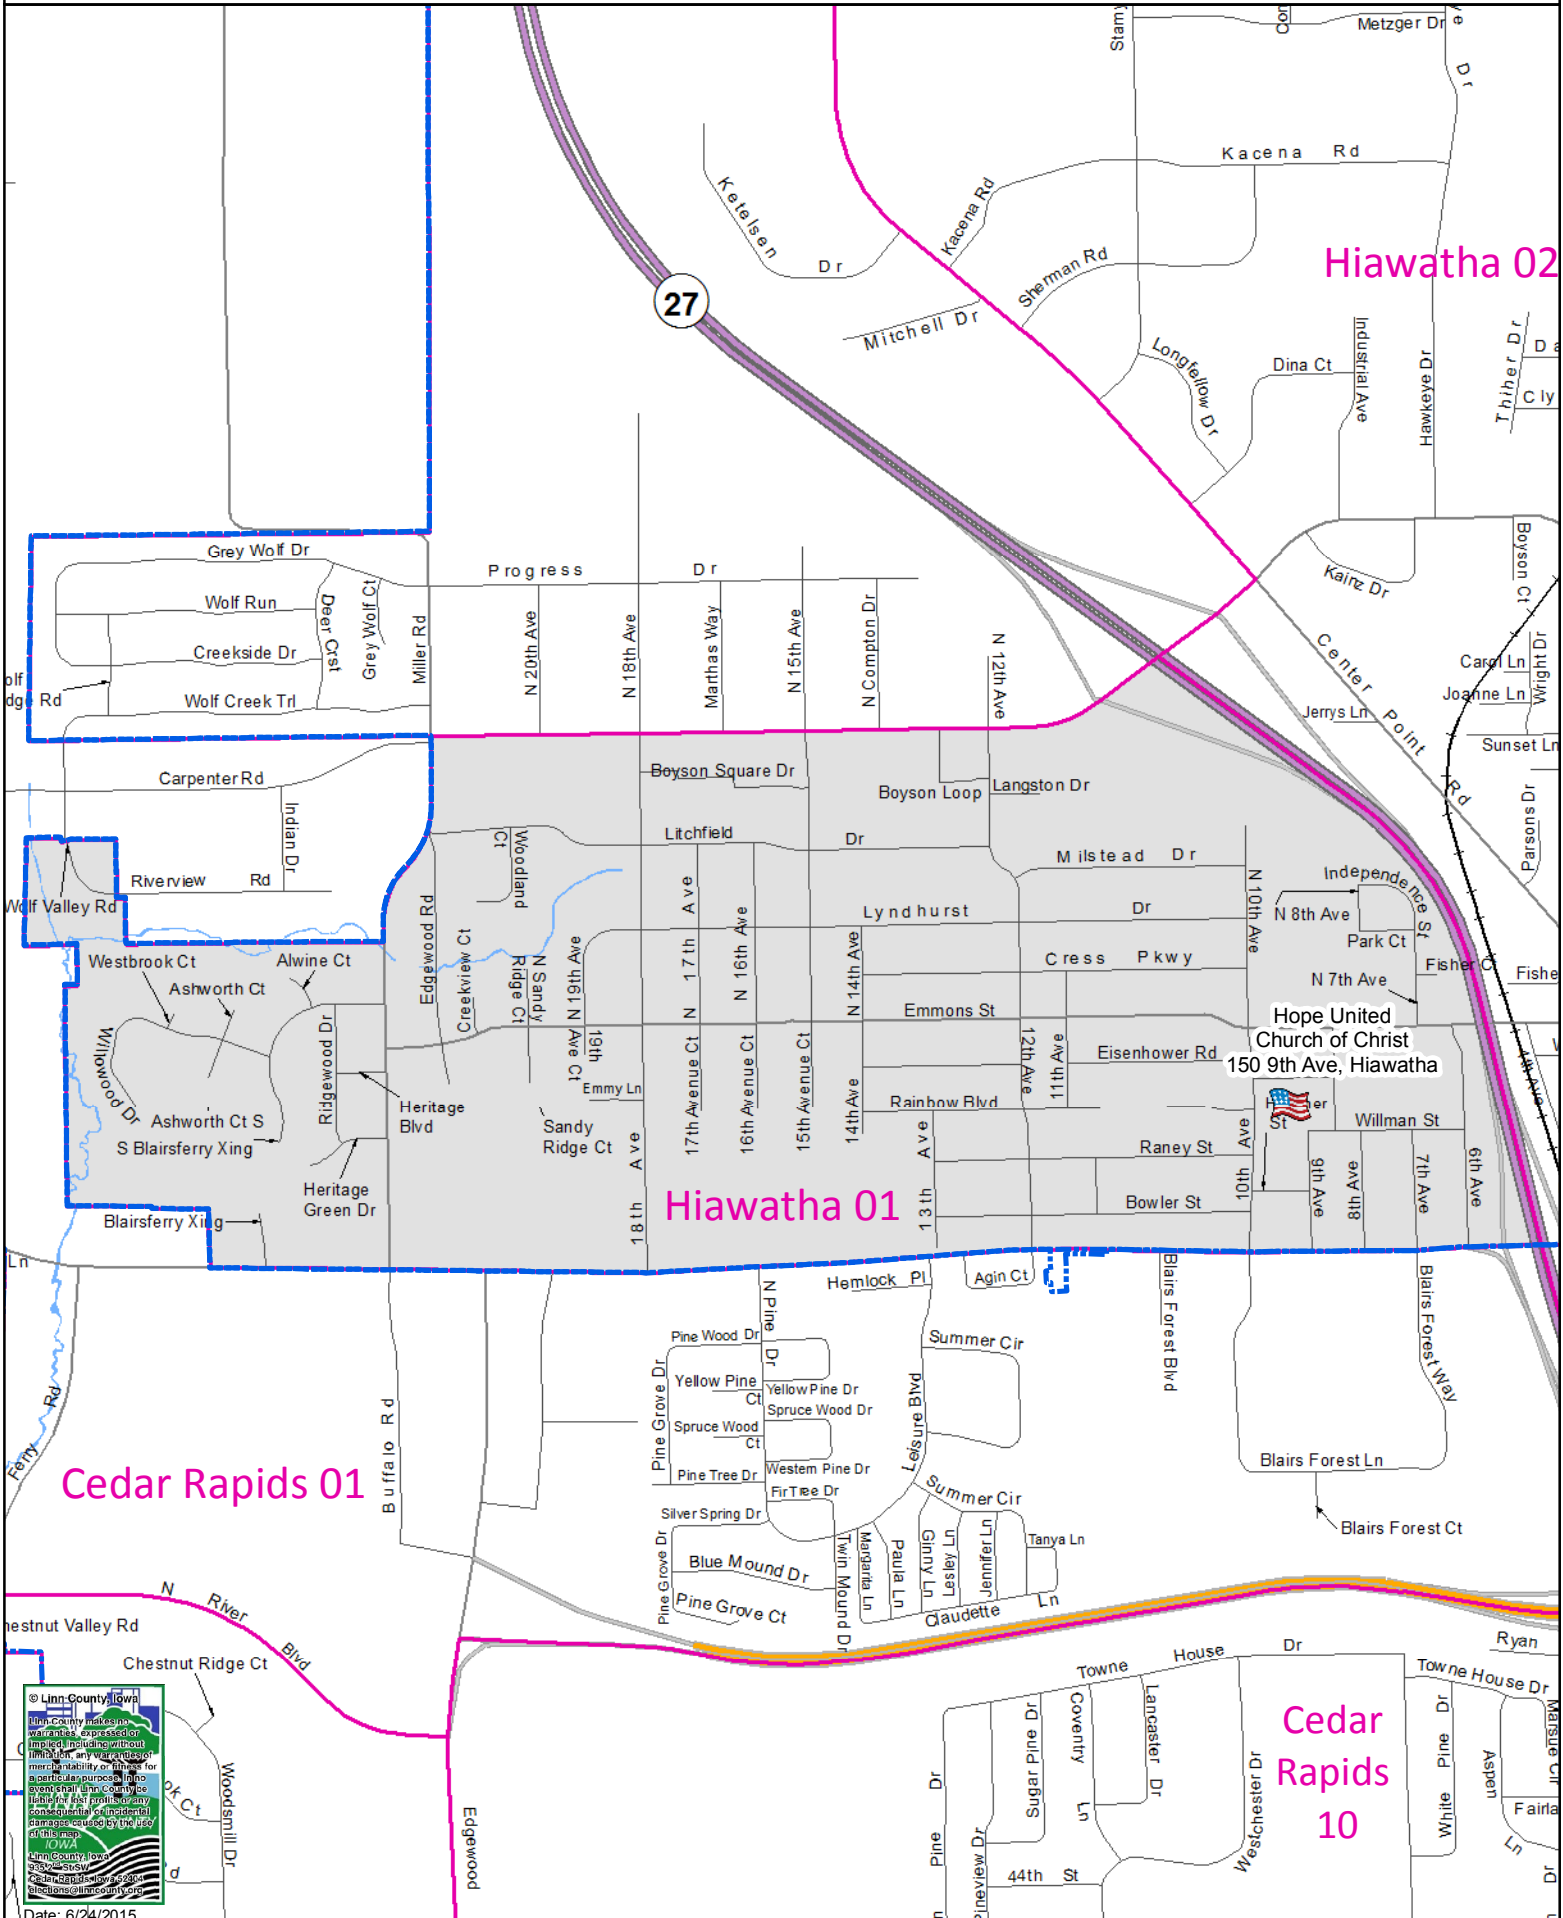

Hiawatha 01 Precinct

Polling Place: Hope United Church of Christ, 150 9th Ave, Hiawatha

Polling Place

Precinct

NOT TO SCALE

Date: 6/24/2015