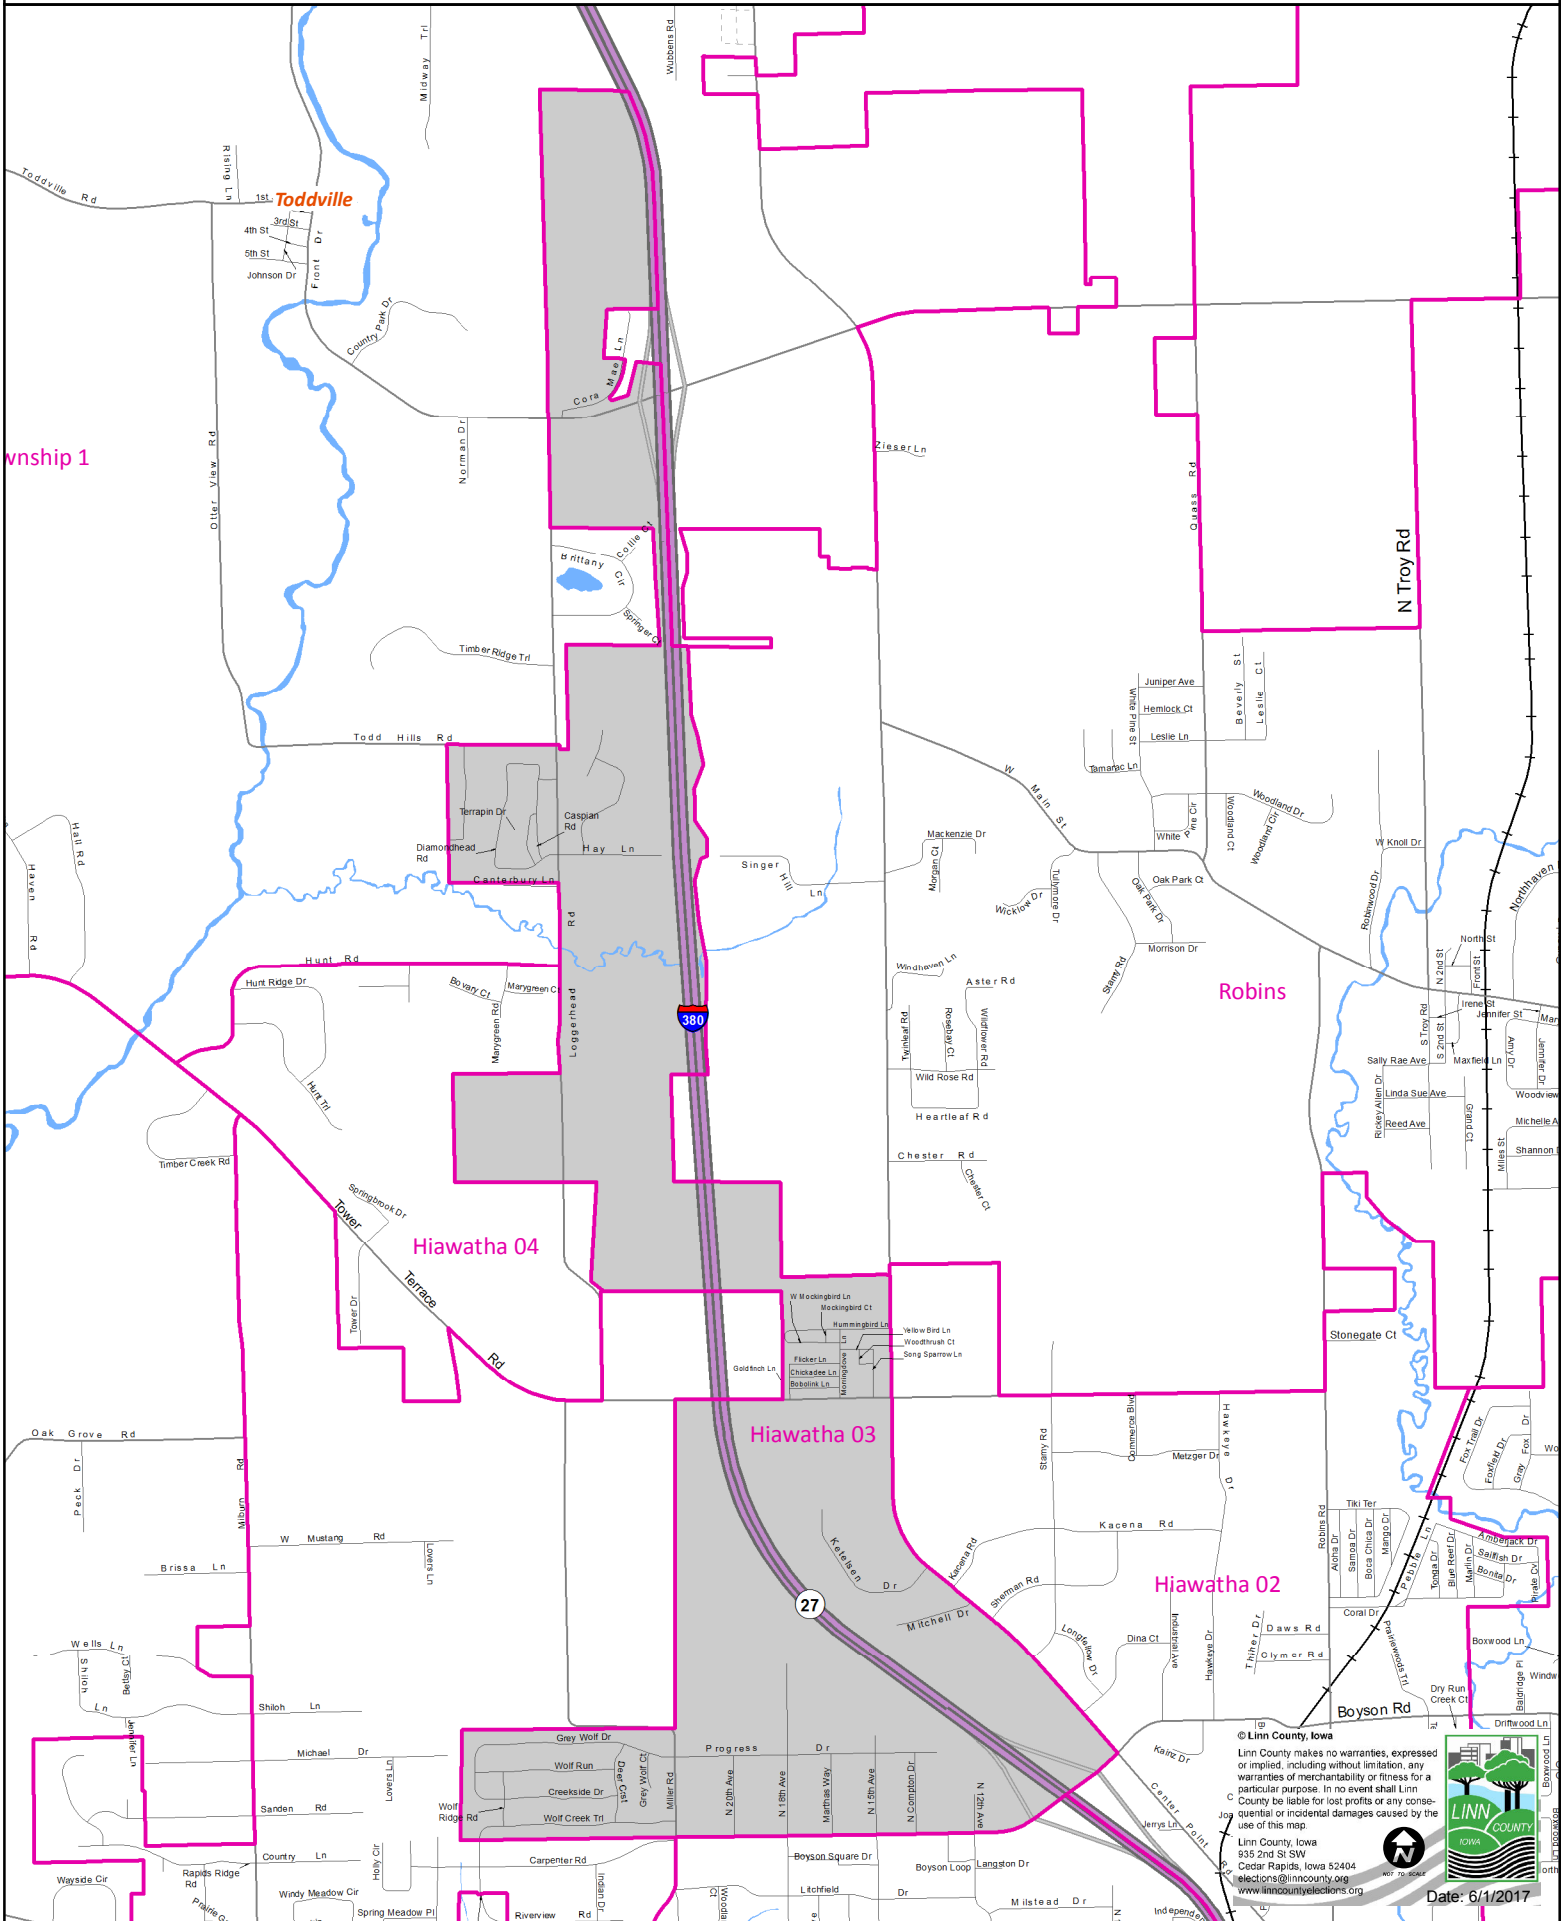

Hiawatha 03 Precinct

Polling Place

Precinct

Polling Place: Hiawatha City Hall -Community Center Room, 101 Emmons St, Hiawatha

© Linn County, Iowa
Linn County makes no warranties, expressed or implied, including without limitation, any warranties of merchantability or fitness for a particular purpose. In no event shall Linn County be liable for lost profits or any consequential or incidental damages caused by the use of this map.
Linn County, Iowa
935 2nd St SW
Cedar Rapids, Iowa 52404
elections@linncounty.org
www.linncountyelections.org