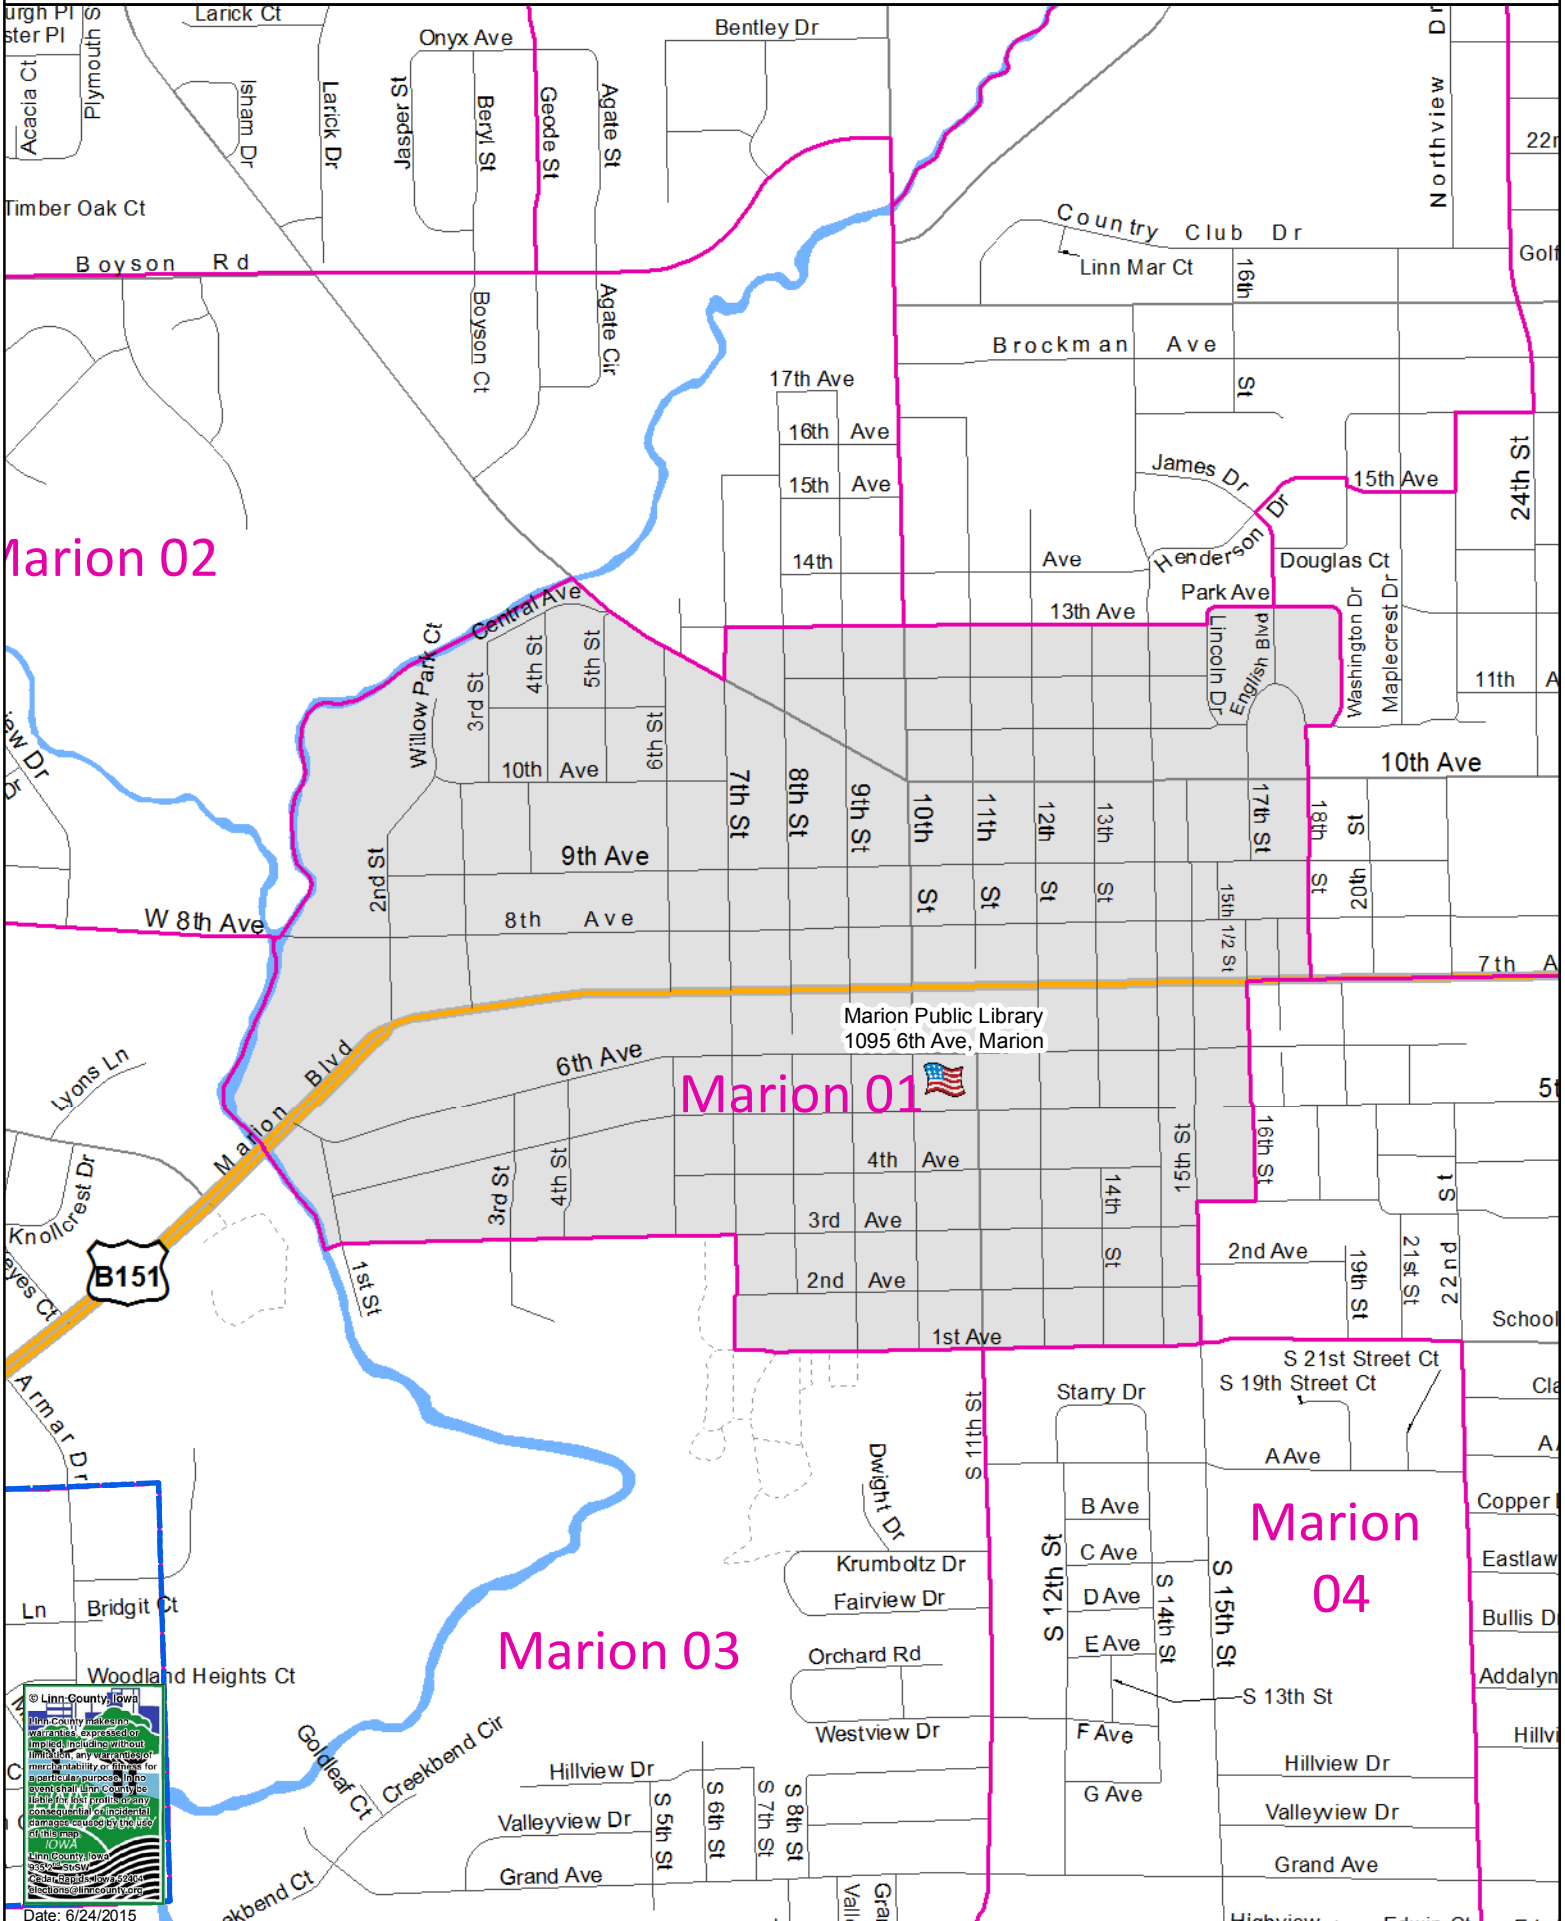

Marion 01 Precinct

Polling Place: Marion Public Library, 1095 6th Ave, Marion

Polling Place

Precinct

NOT TO SCALE

Marion 02

Marion 01

Marion 04

Marion 03

© Linn County, Iowa
Linn County has prepared this map for informational purposes only. It is not intended to be used for any legal or financial purposes. Linn County is not responsible for any damages caused by the use of this map.
IOWA
Linn County, Iowa
626-2424
www.linncounty.org
lcc@linncounty.org