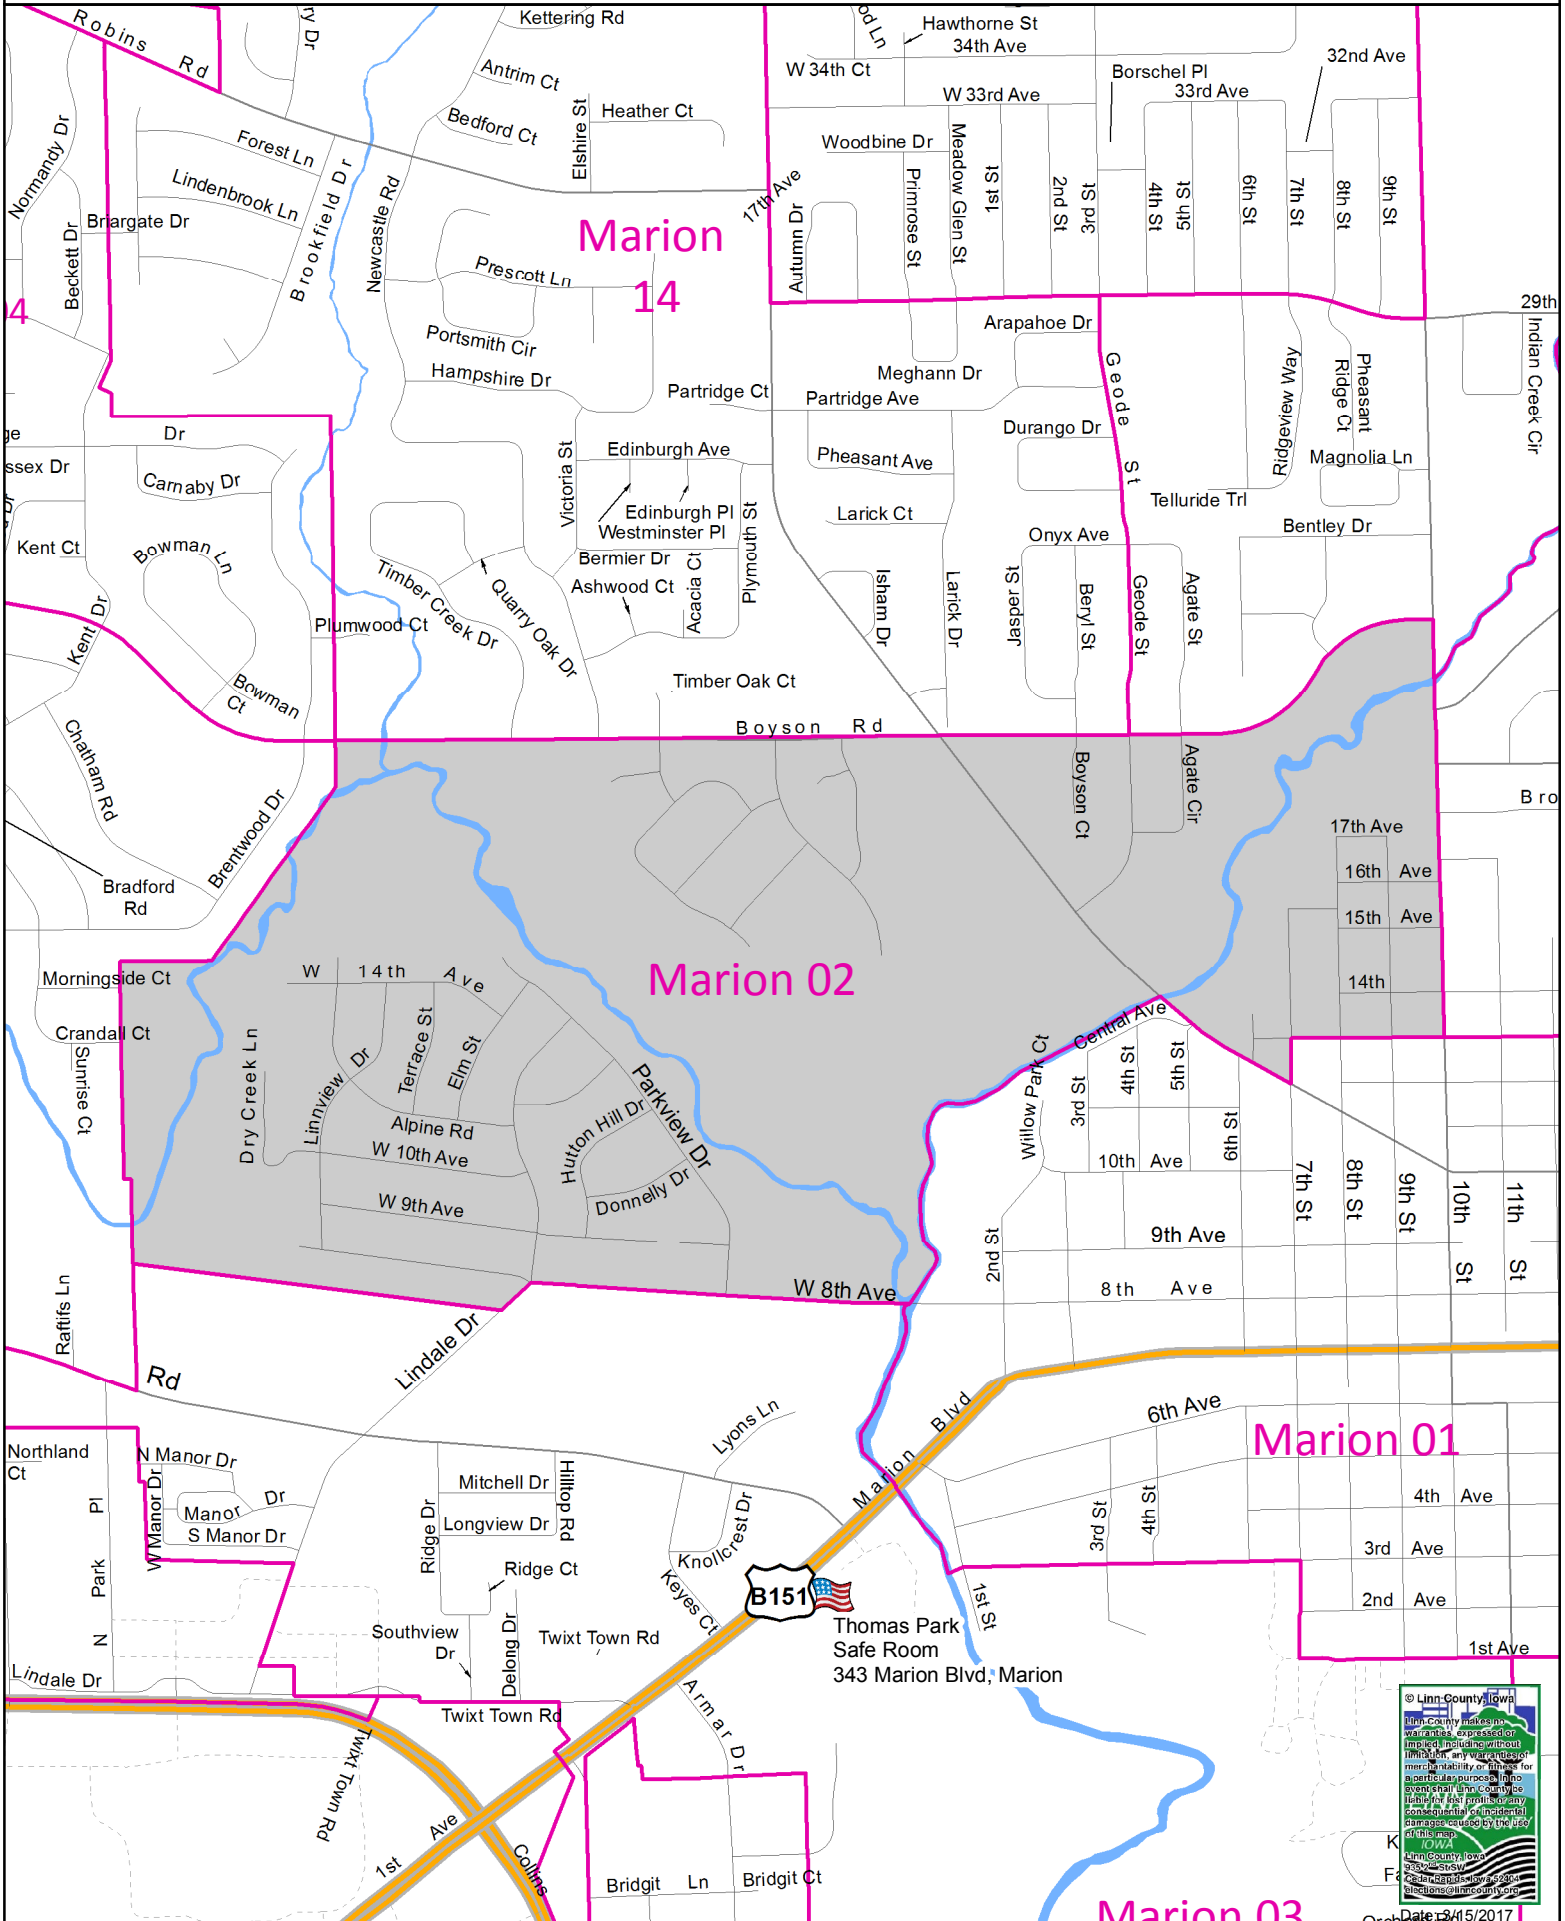

Marion 02 Precinct

Polling Place: Thomas Park Safe Room, 343 Marion Blvd, Marion

Polling Place

Precinct

NOT TO SCALE