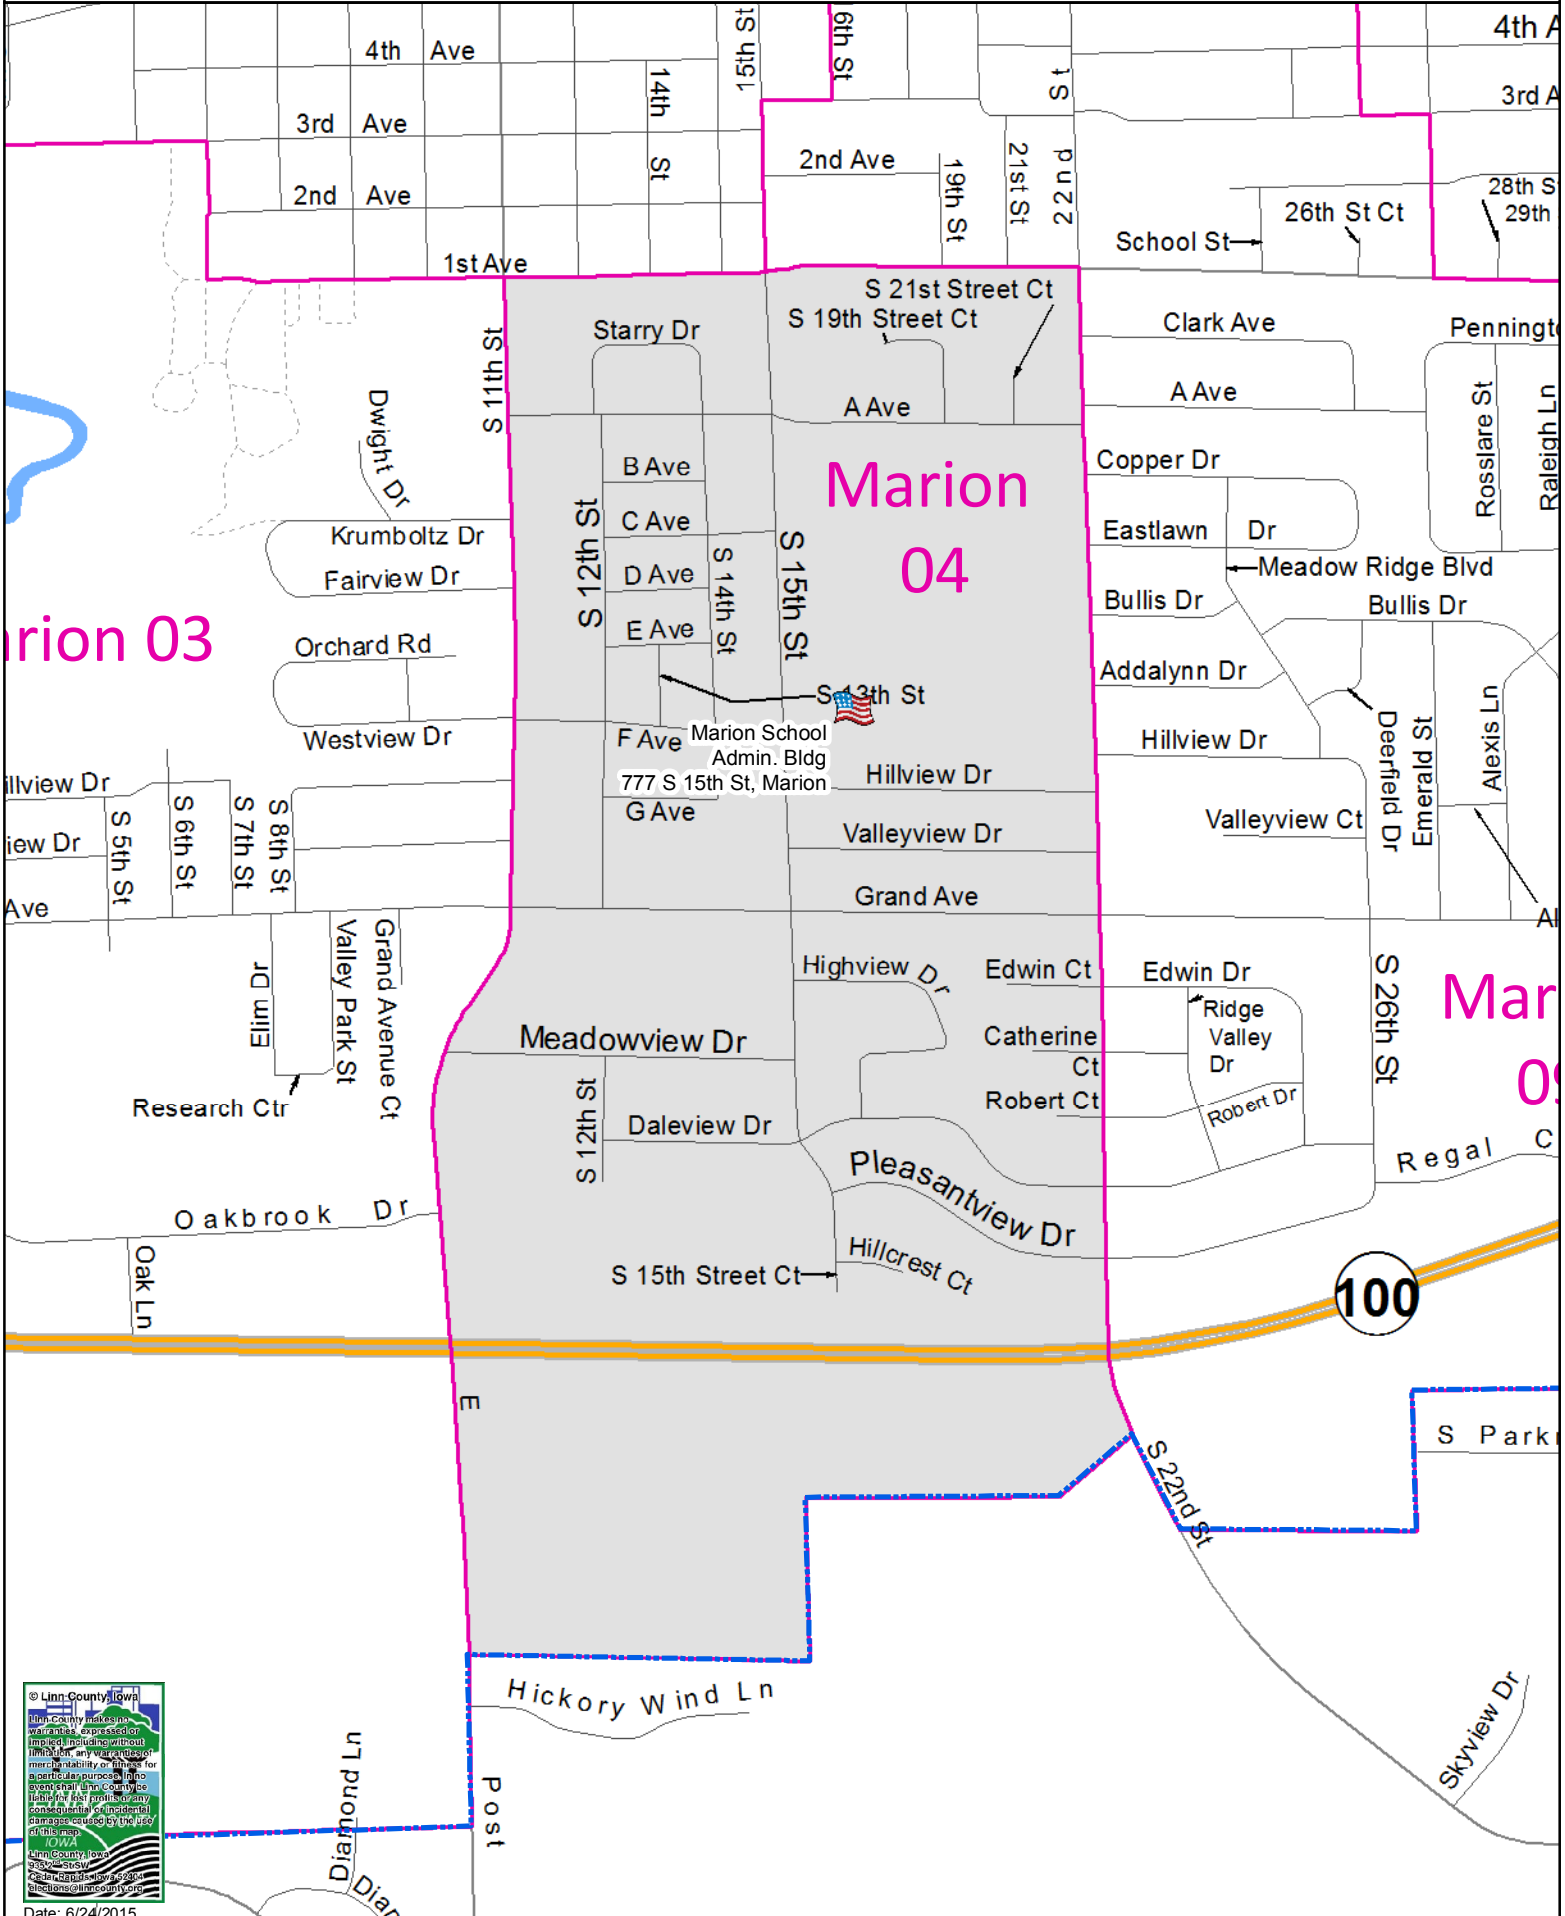

Marion 04 Precinct

Polling Place: Marion School Admin. Bldg, 777 S 15th St, Marion

Polling Place

Precinct

Date: 6/24/2015