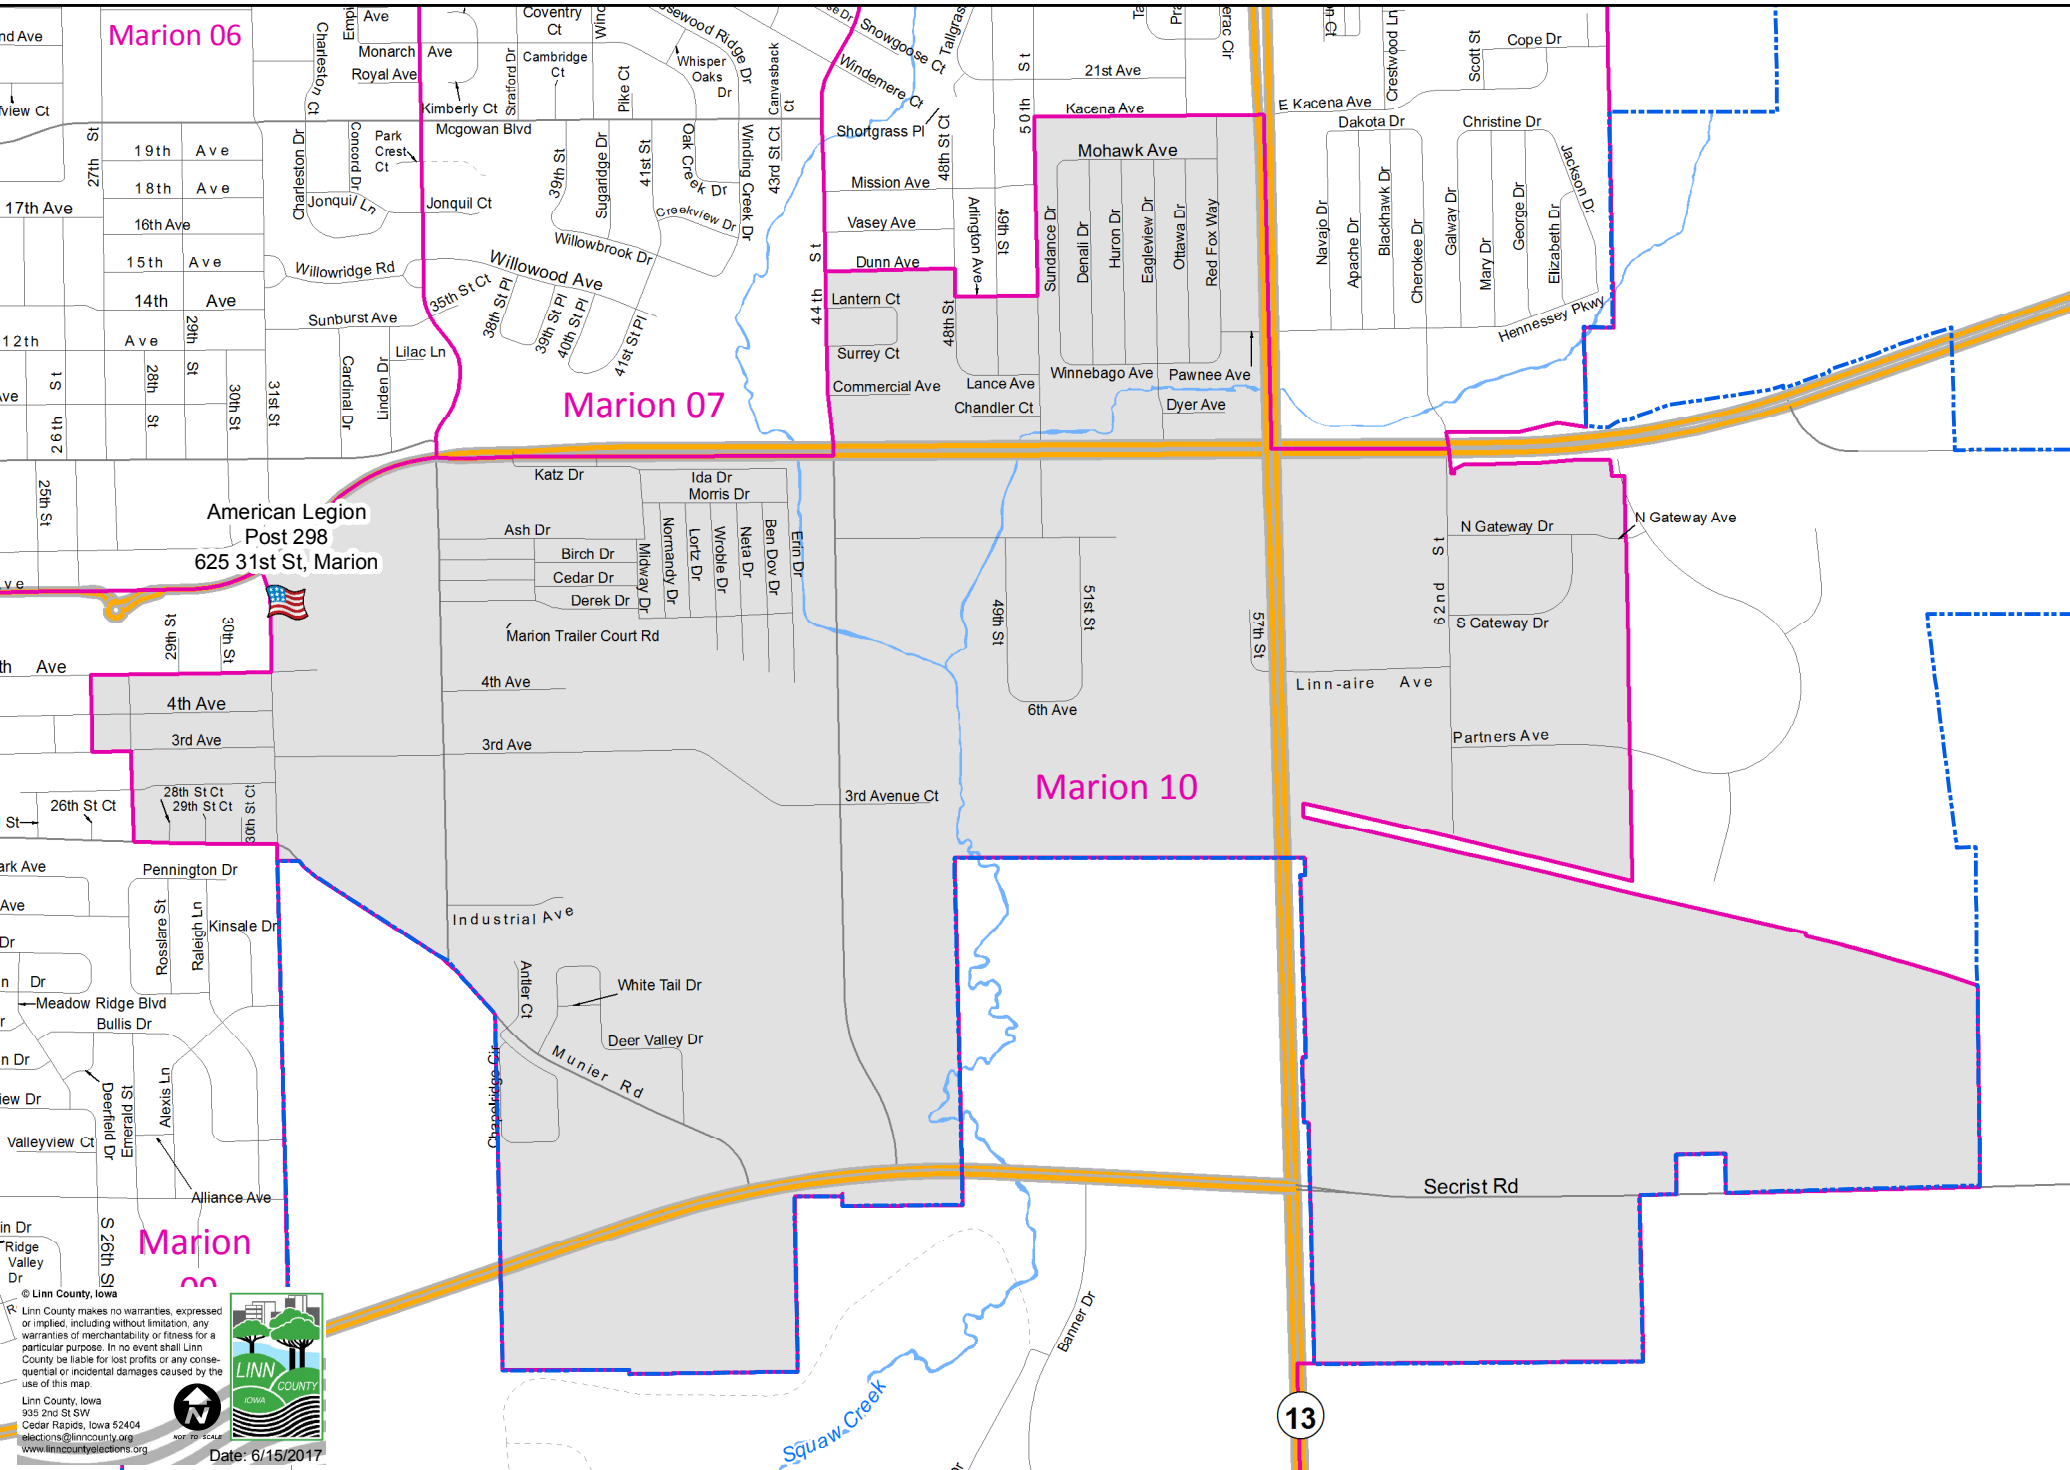

Marion 10 Precinct

Polling Place: American Legion Post 298, 625 31st St, Marion

Polling Place

Precinct

American Legion
Post 298
625 31st St, Marion

© Linn County, Iowa
Linn County makes no warranties, expressed or implied, including without limitation, any warranties of merchantability or fitness for a particular purpose. In no event shall Linn County be liable for lost profits or any consequential or incidental damages caused by the use of this map.
Linn County, Iowa
935 2nd St SW
Cedar Rapids, Iowa 52404
elections@linncounty.org
www.linncountyelections.org
Date: 6/15/2017