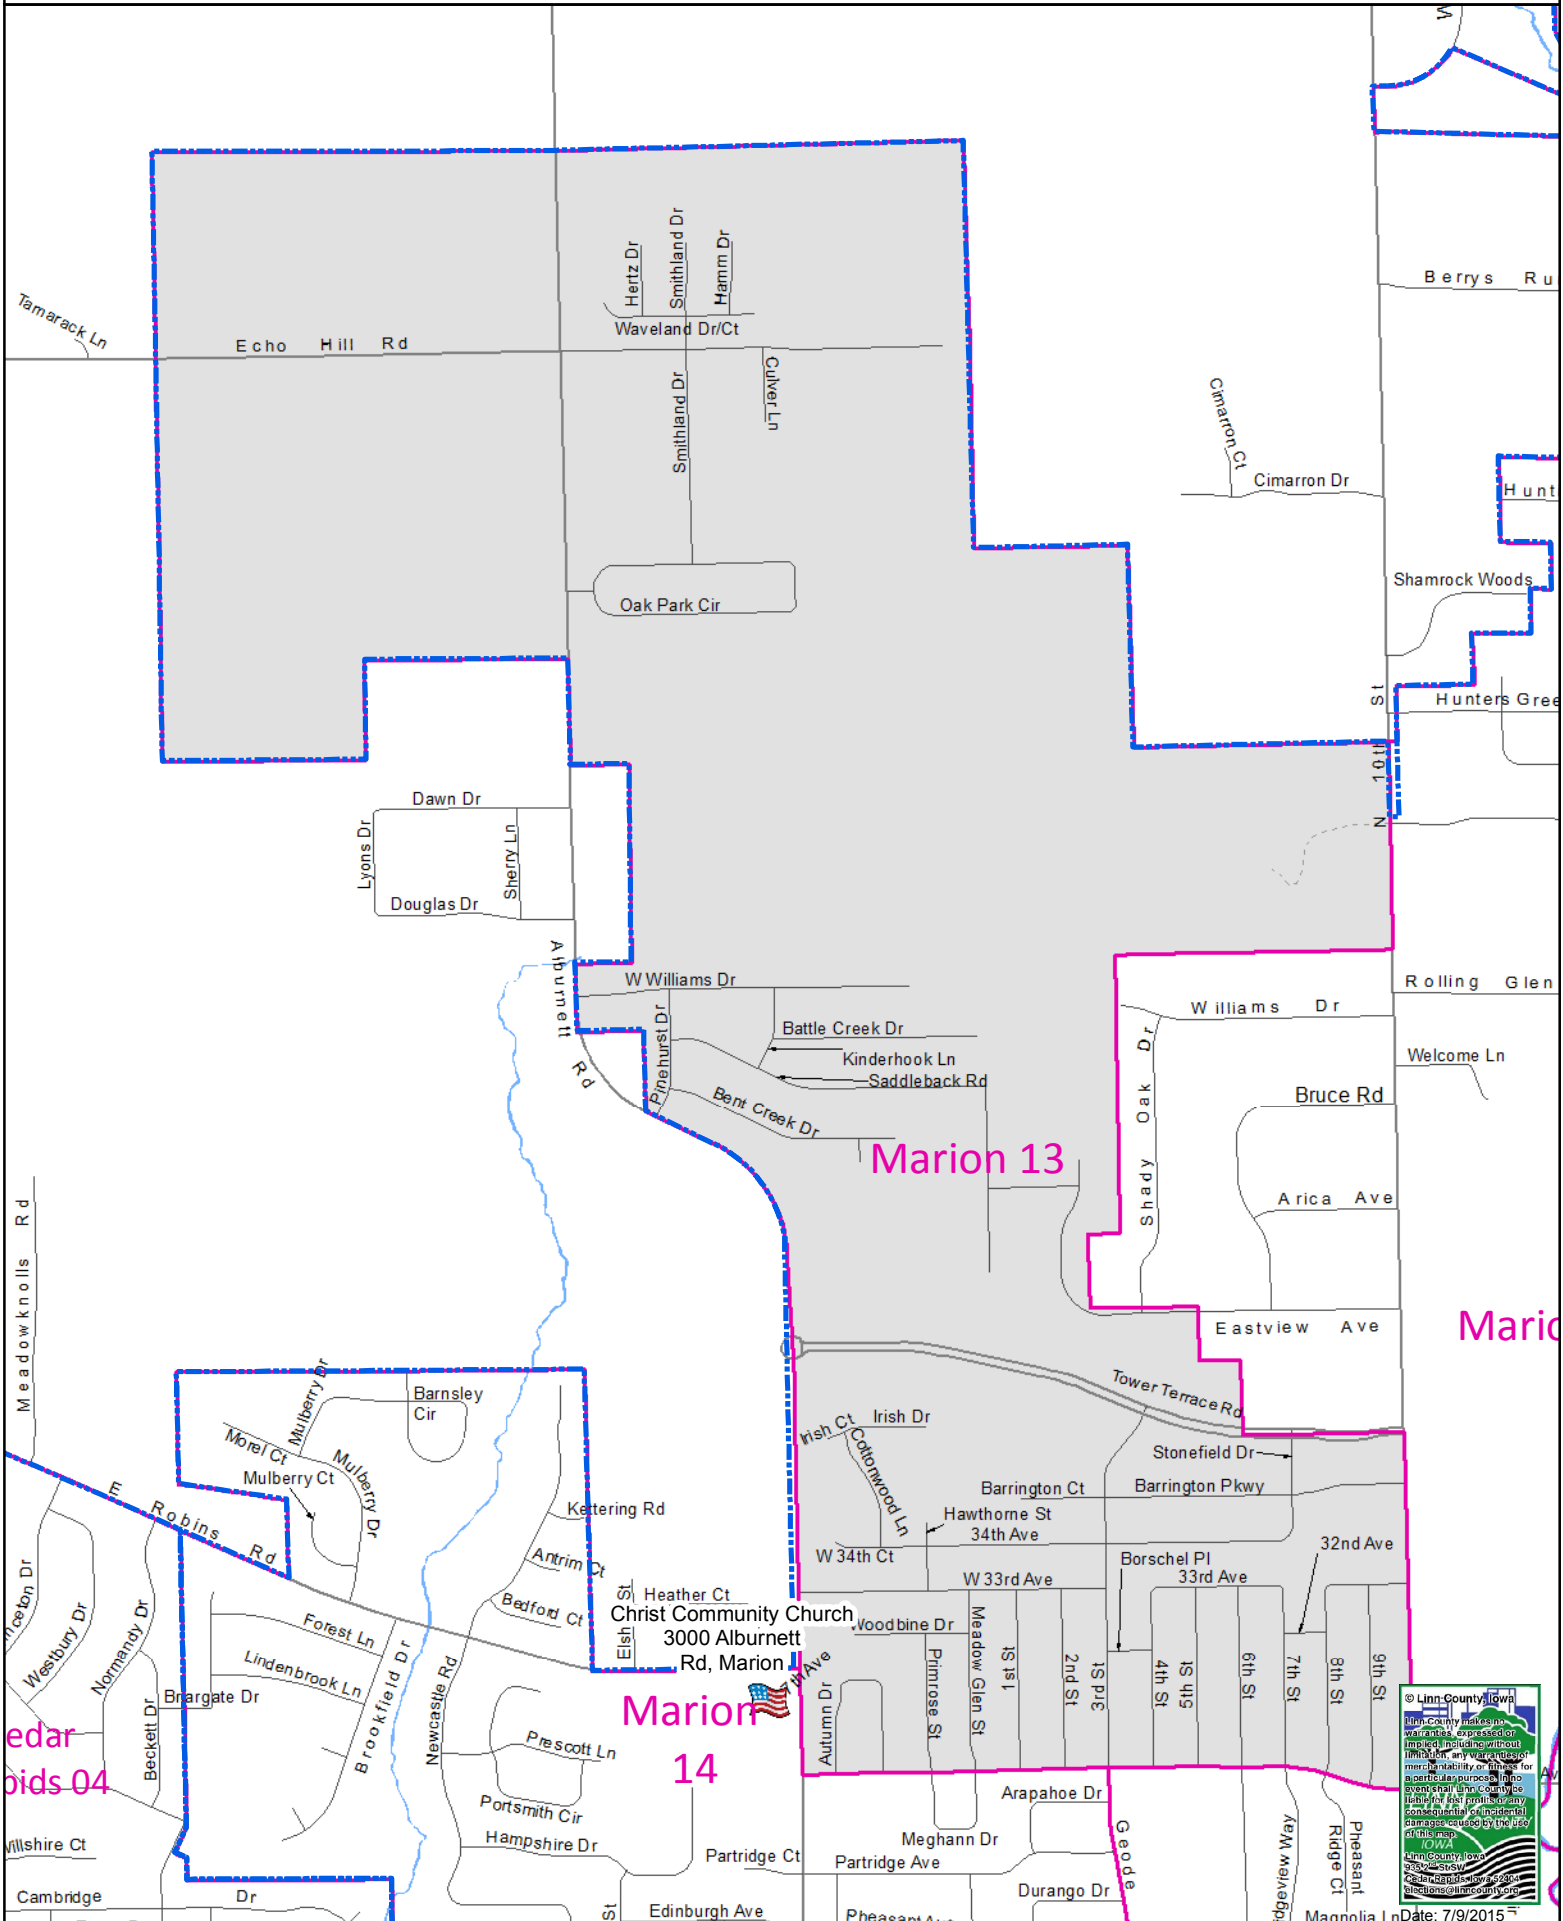

Marion 13 Precinct

Polling Place: Christ Community Church, 3000 Alburnett Rd, Marion

Polling Place

Precinct