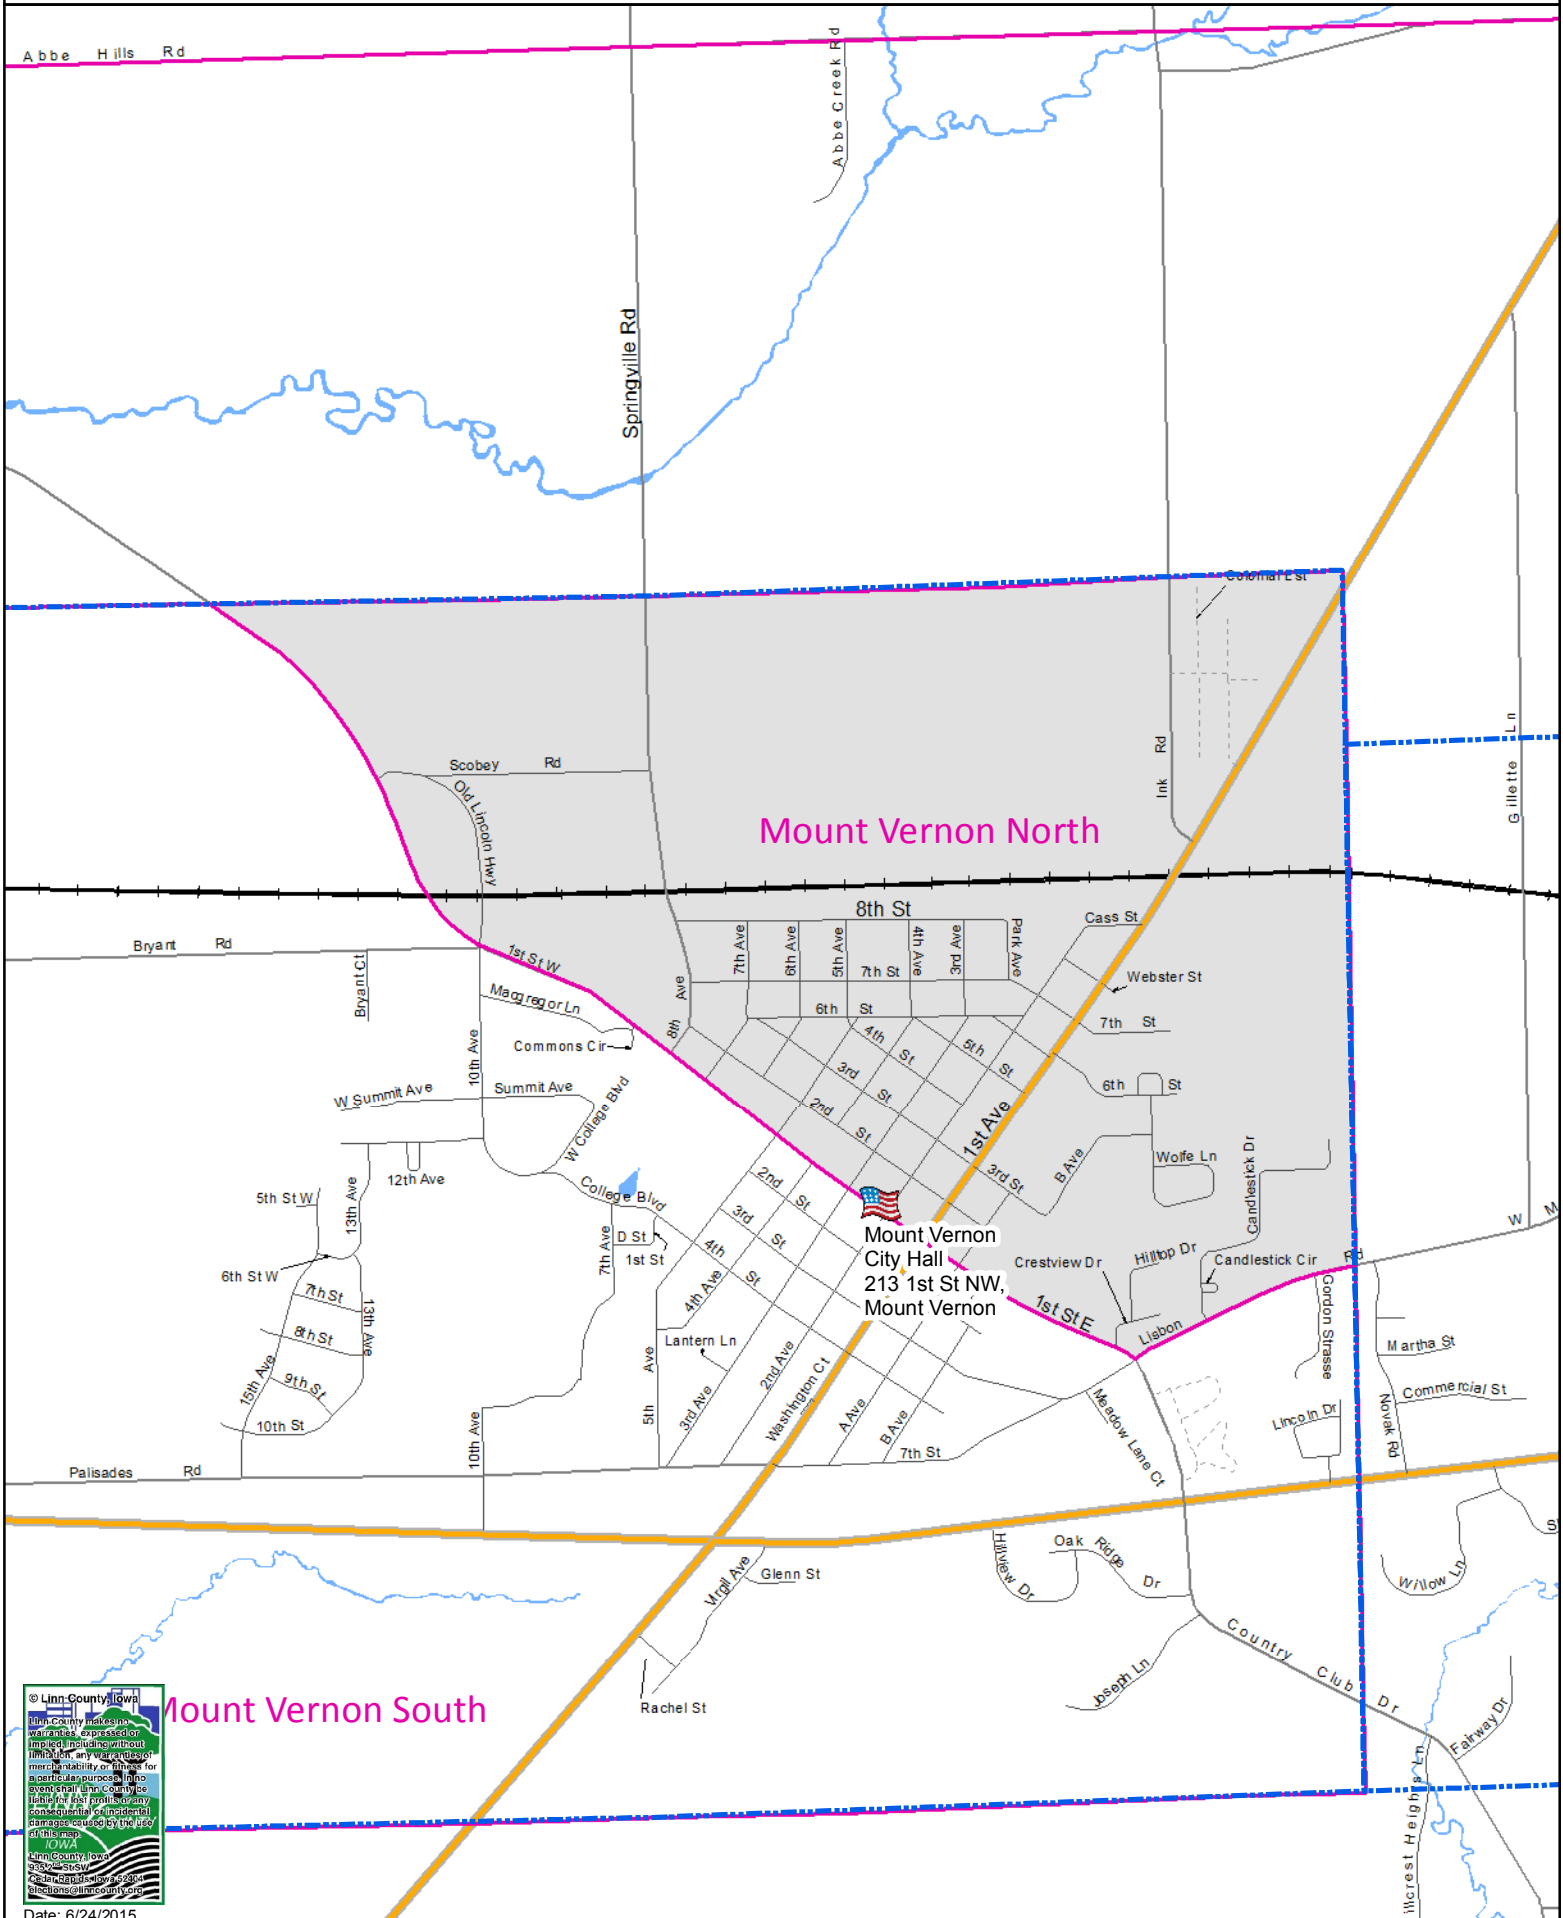

Mount Vernon North Precinct

Polling Place: Mount Vernon City Hall, 213 1st St NW, Mount Vernon

Polling Place

Precinct

Date: 6/24/2015