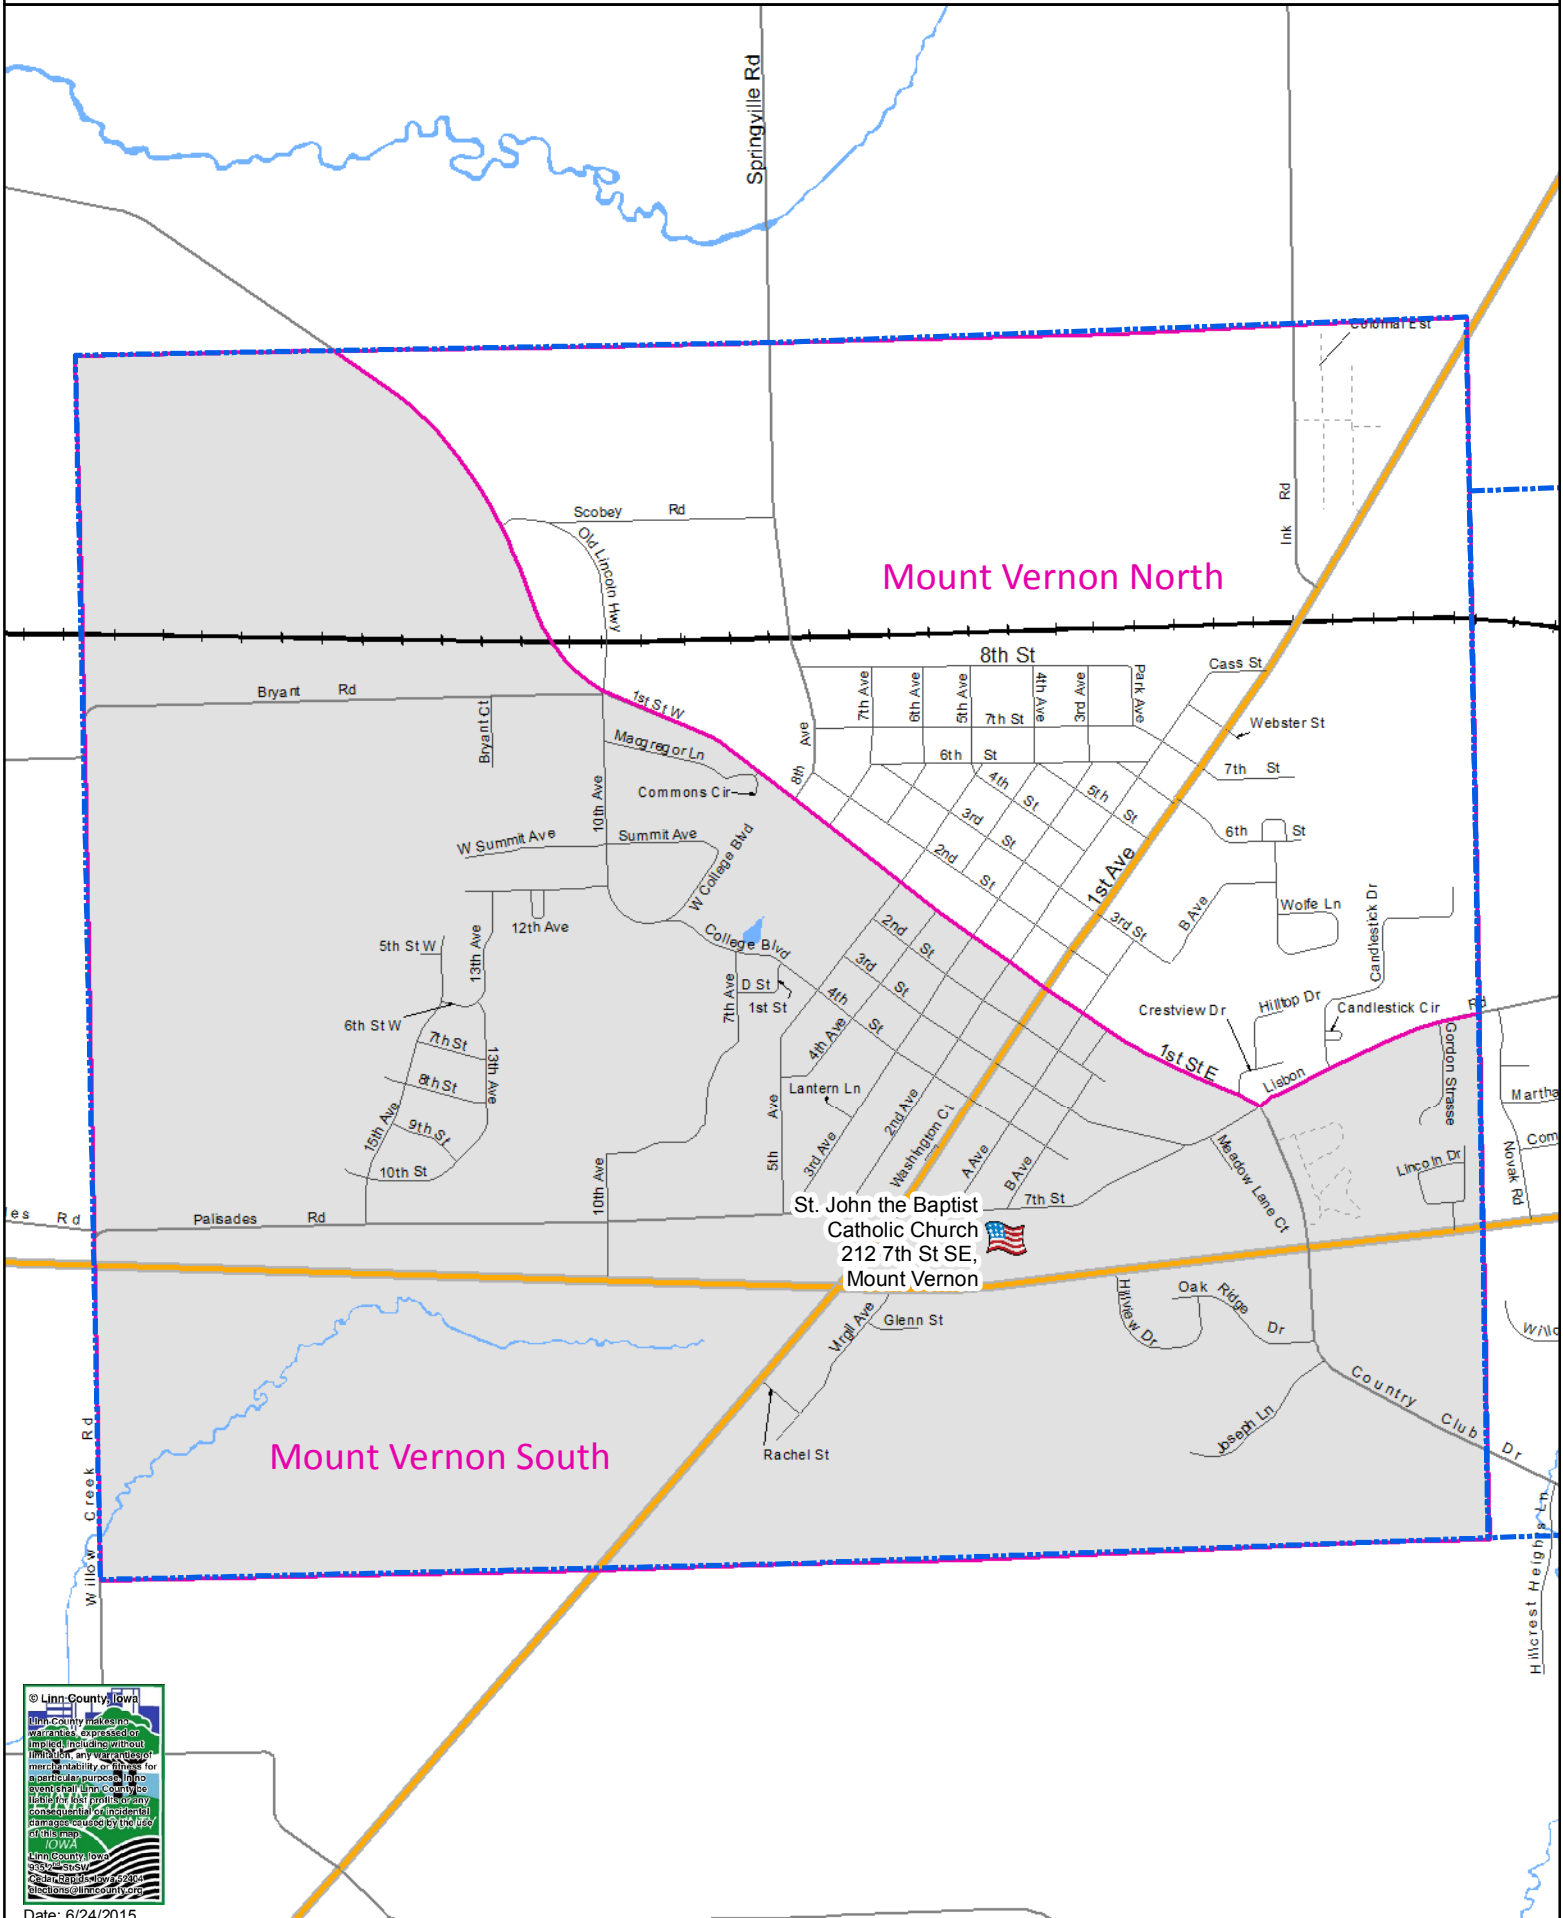

Mount Vernon South Precinct

Polling Place: St. John the Baptist Catholic Church, 212 7th St SE, Mount Vernon

Polling Place

Precinct

NOT TO SCALE

Date: 6/24/2015