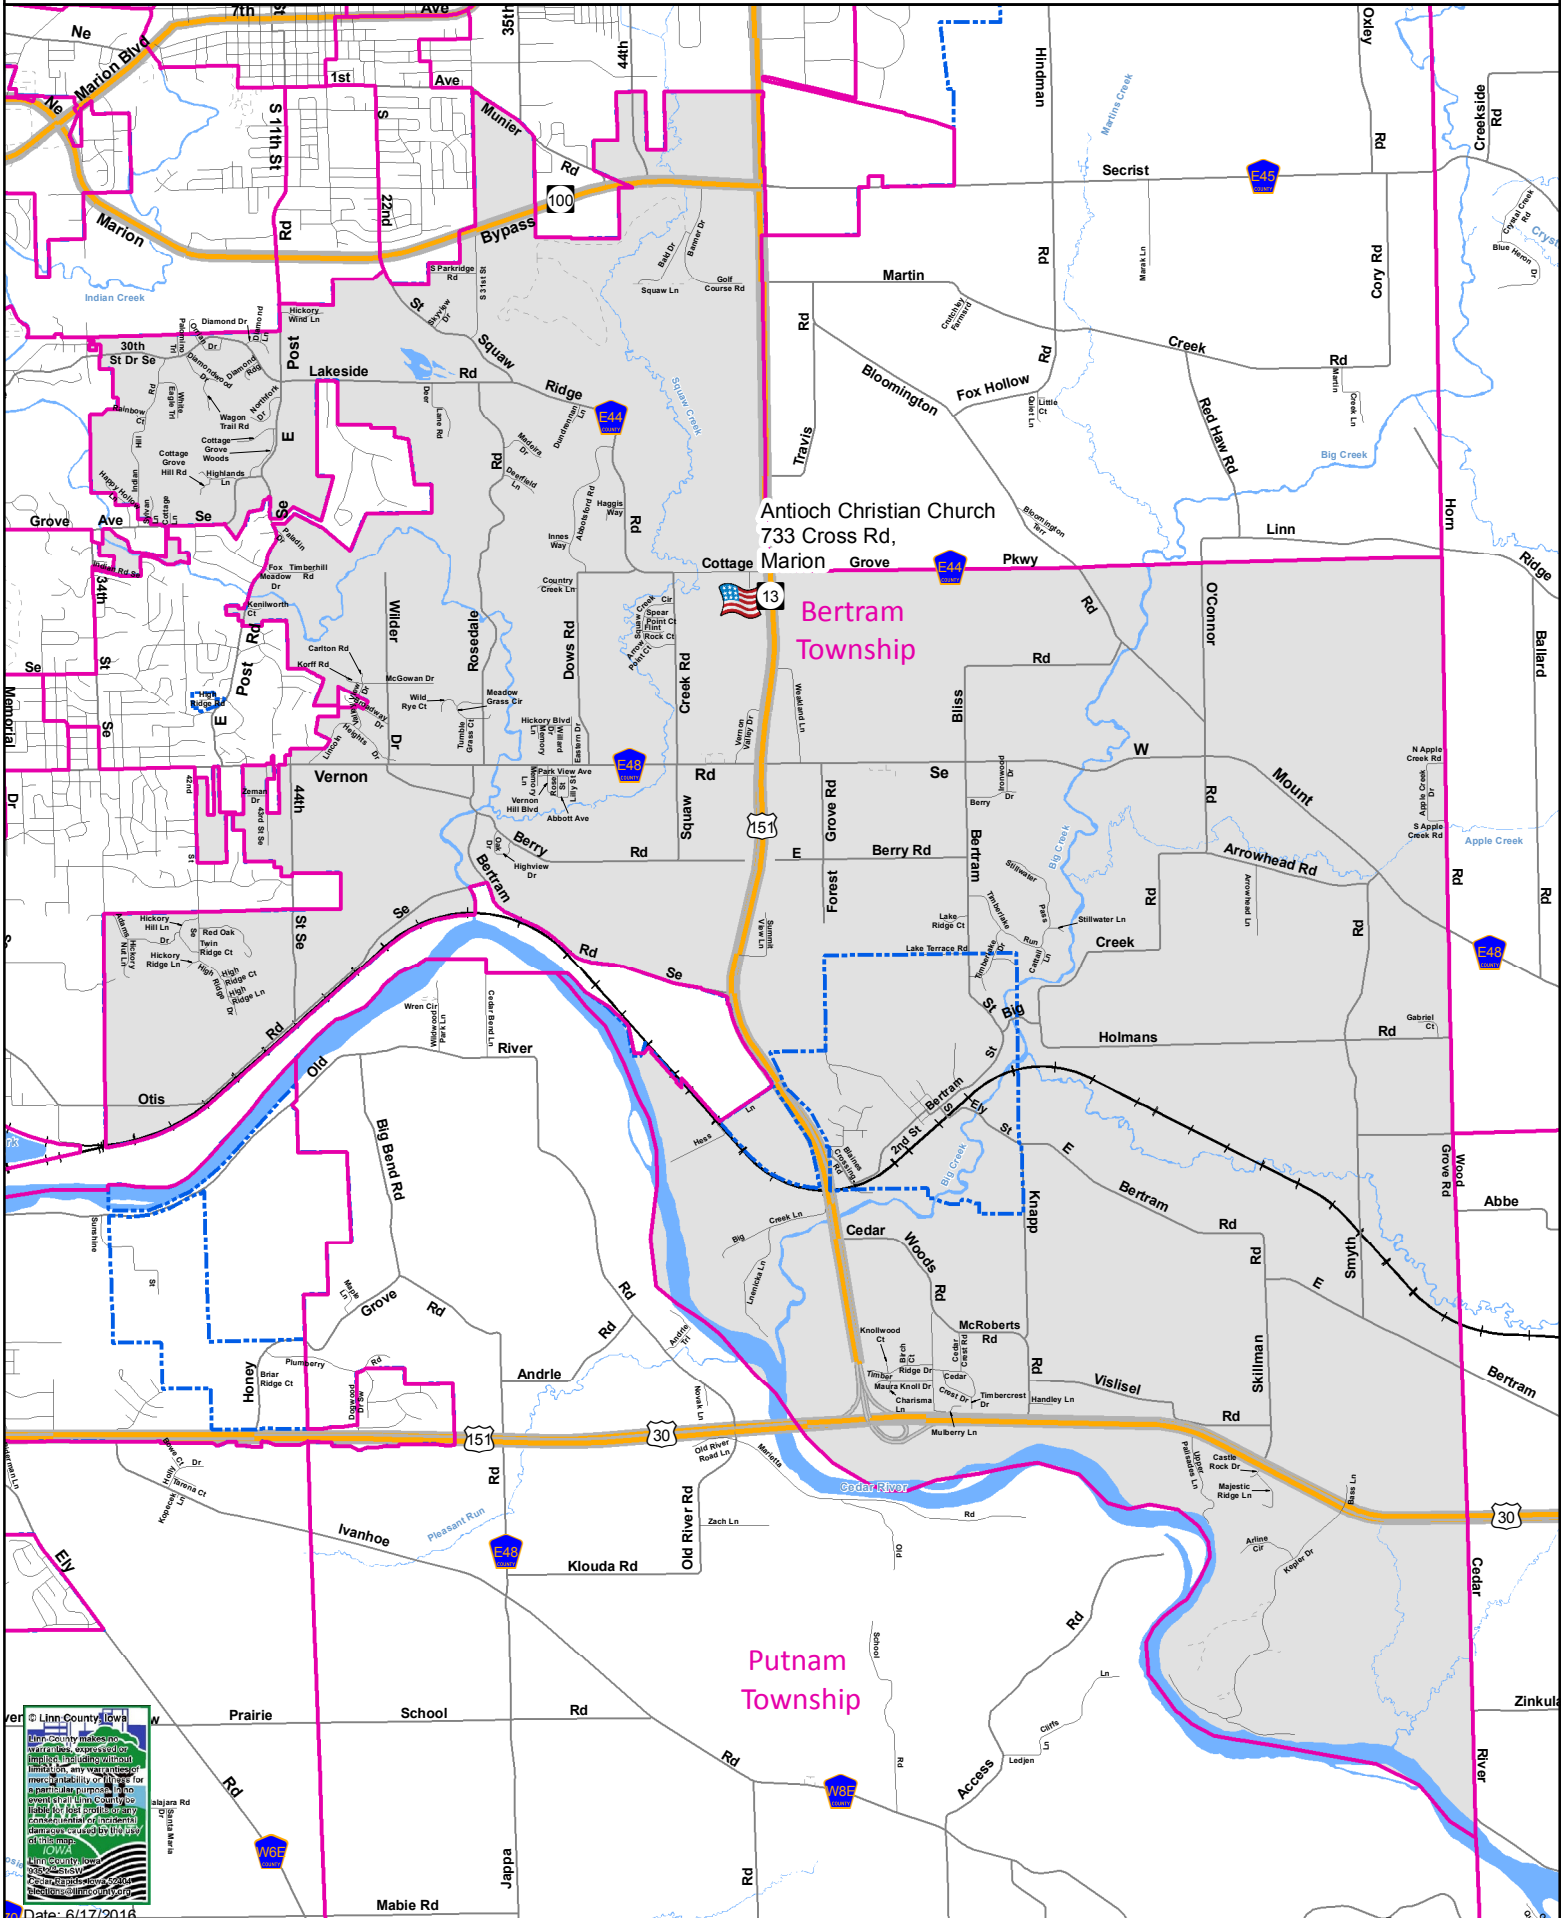

Bertram Township Precinct

Polling Place: Antioch Christian Church, 733 Cross Rd, Marion

Polling Place

Precinct

NOT TO SCALE

Date: 6/17/2016