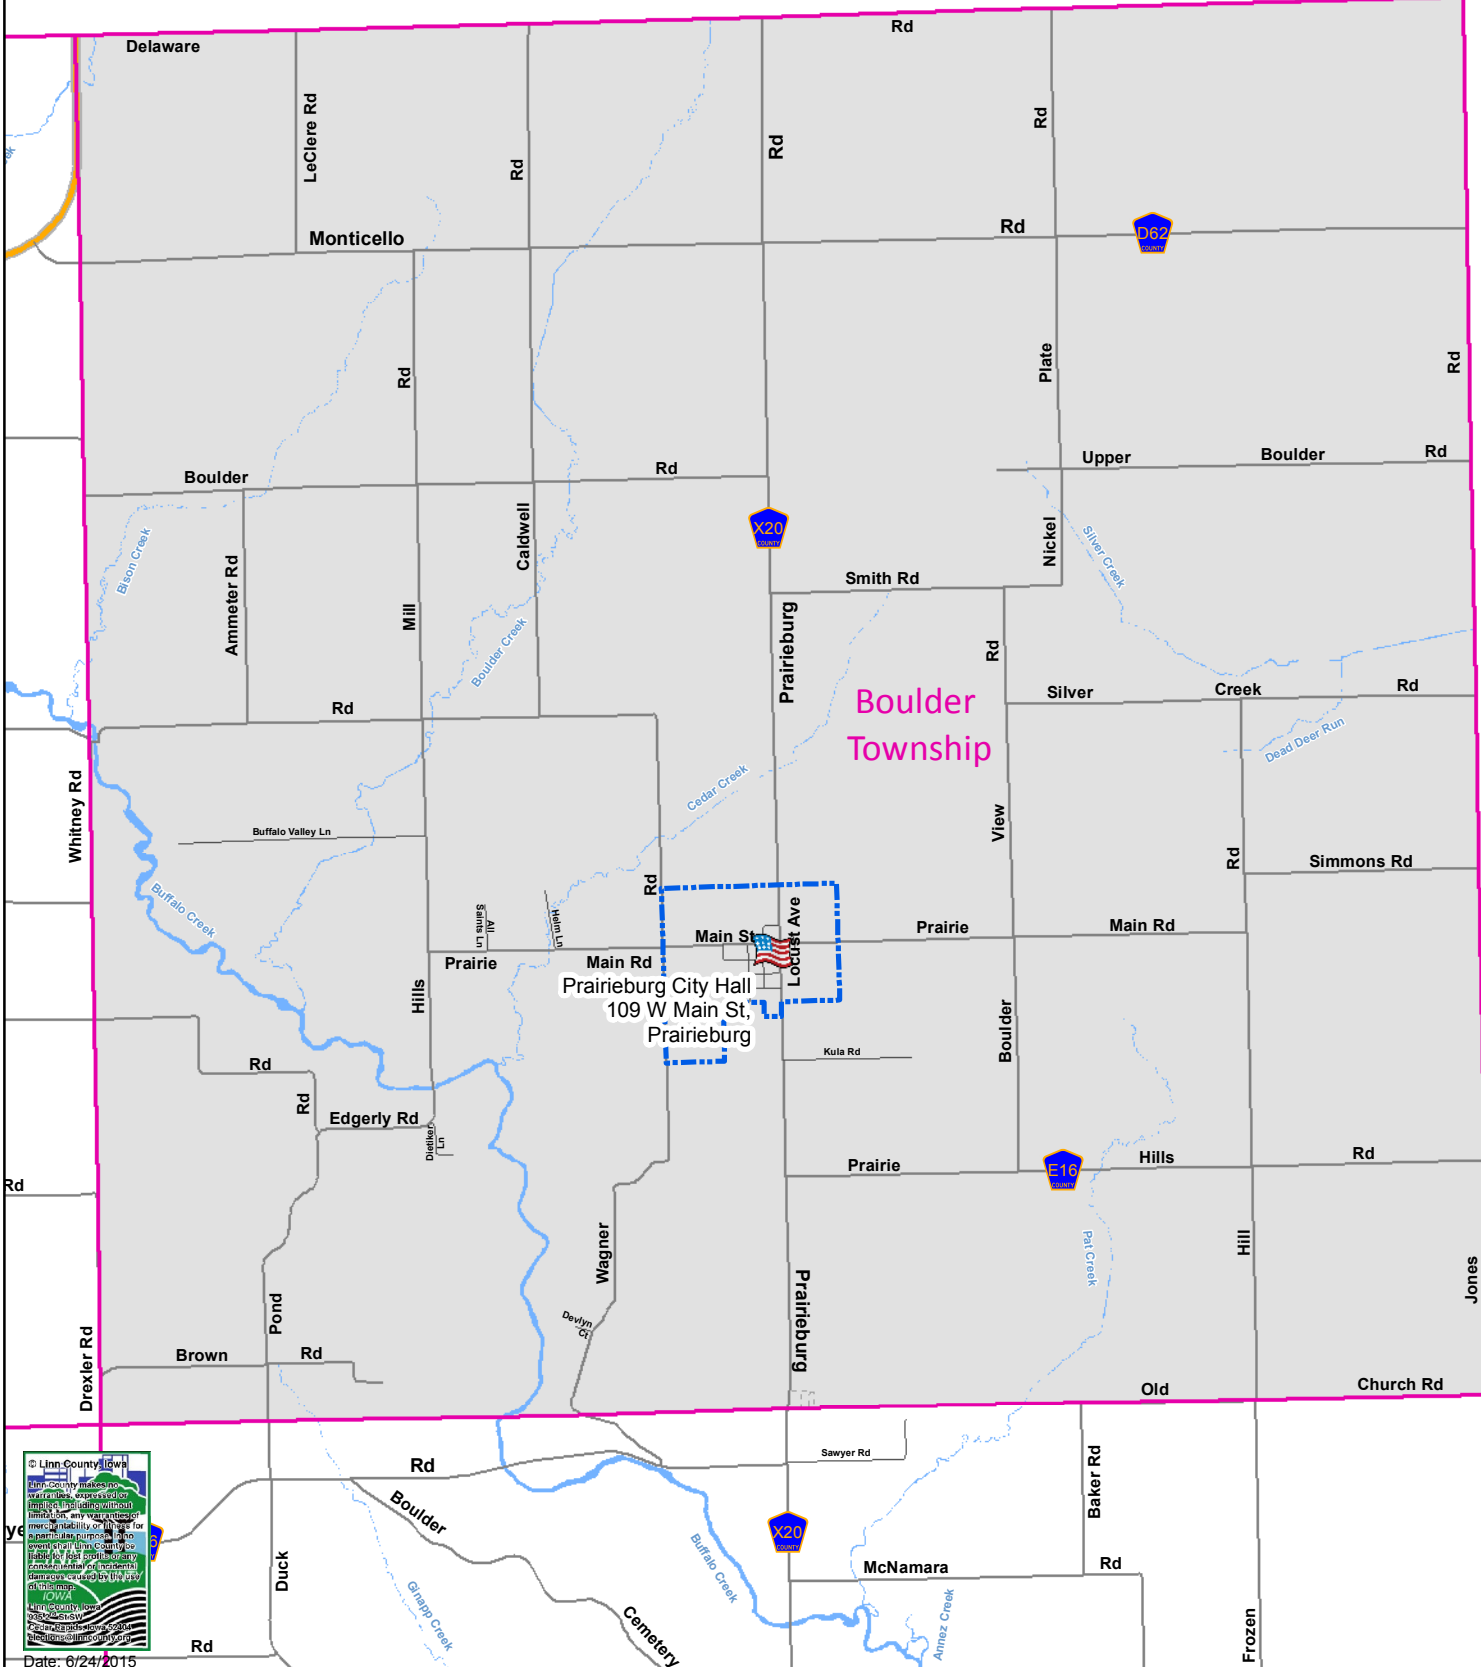

Boulder Township Precinct

Polling Place: Prairieburg City Hall, 109 W Main St, Prairieburg

Polling Place

Precinct