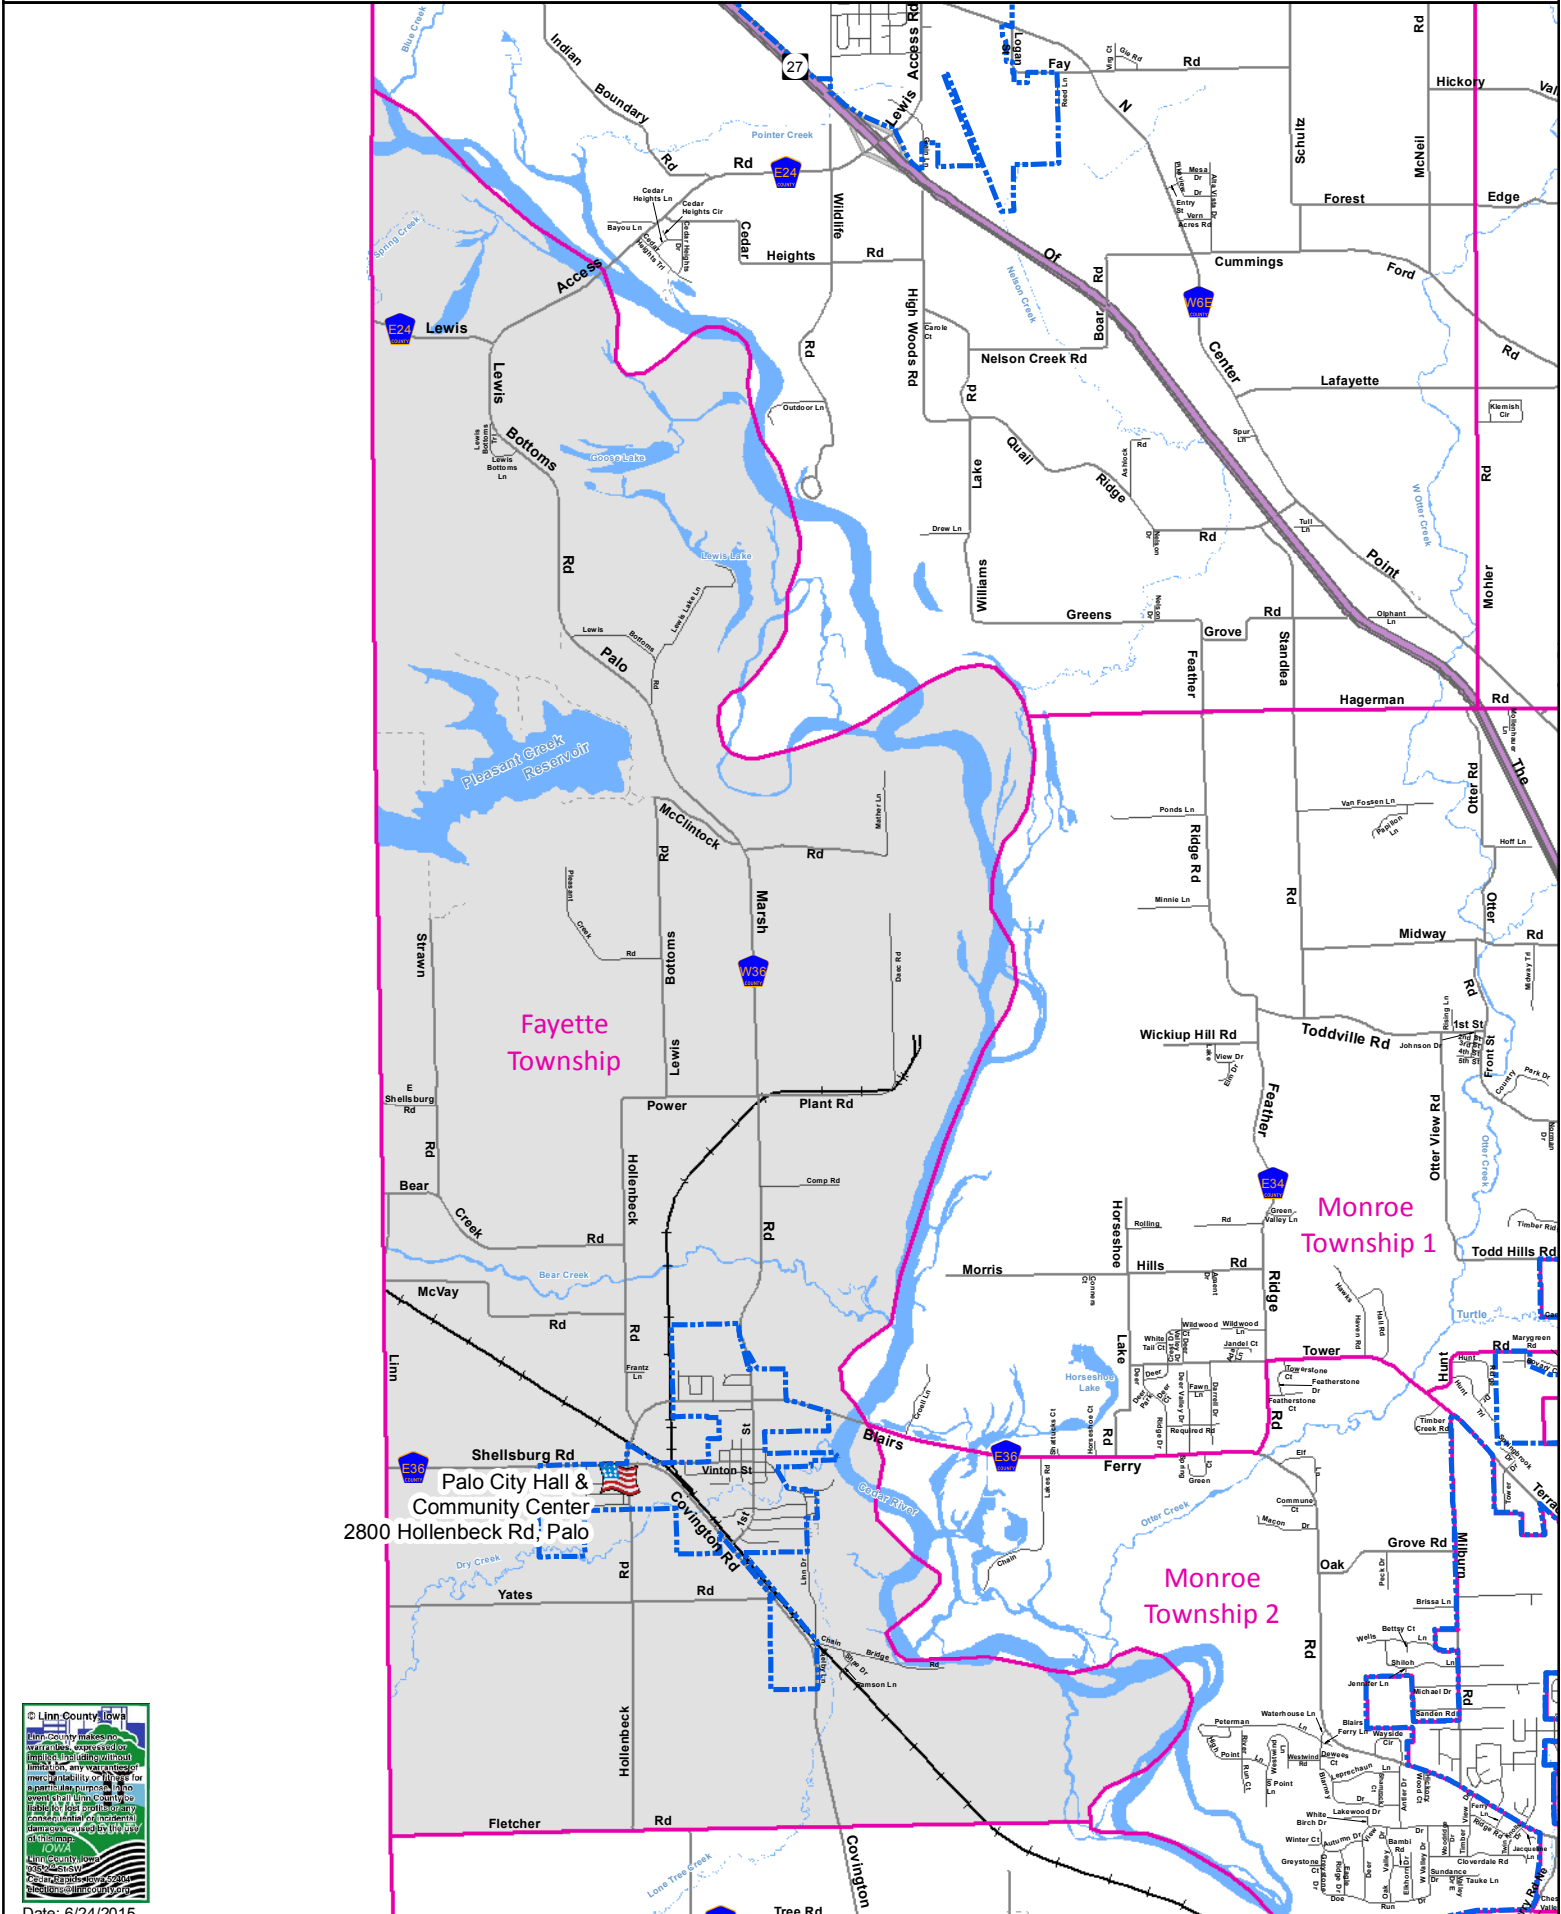

# Fayette Township Precinct

Polling Place: Palo City Hall & Community Center, 2800 Hollenbeck Rd, Palo

Polling Place

Precinct

NOT TO SCALE

Date: 6/24/2015