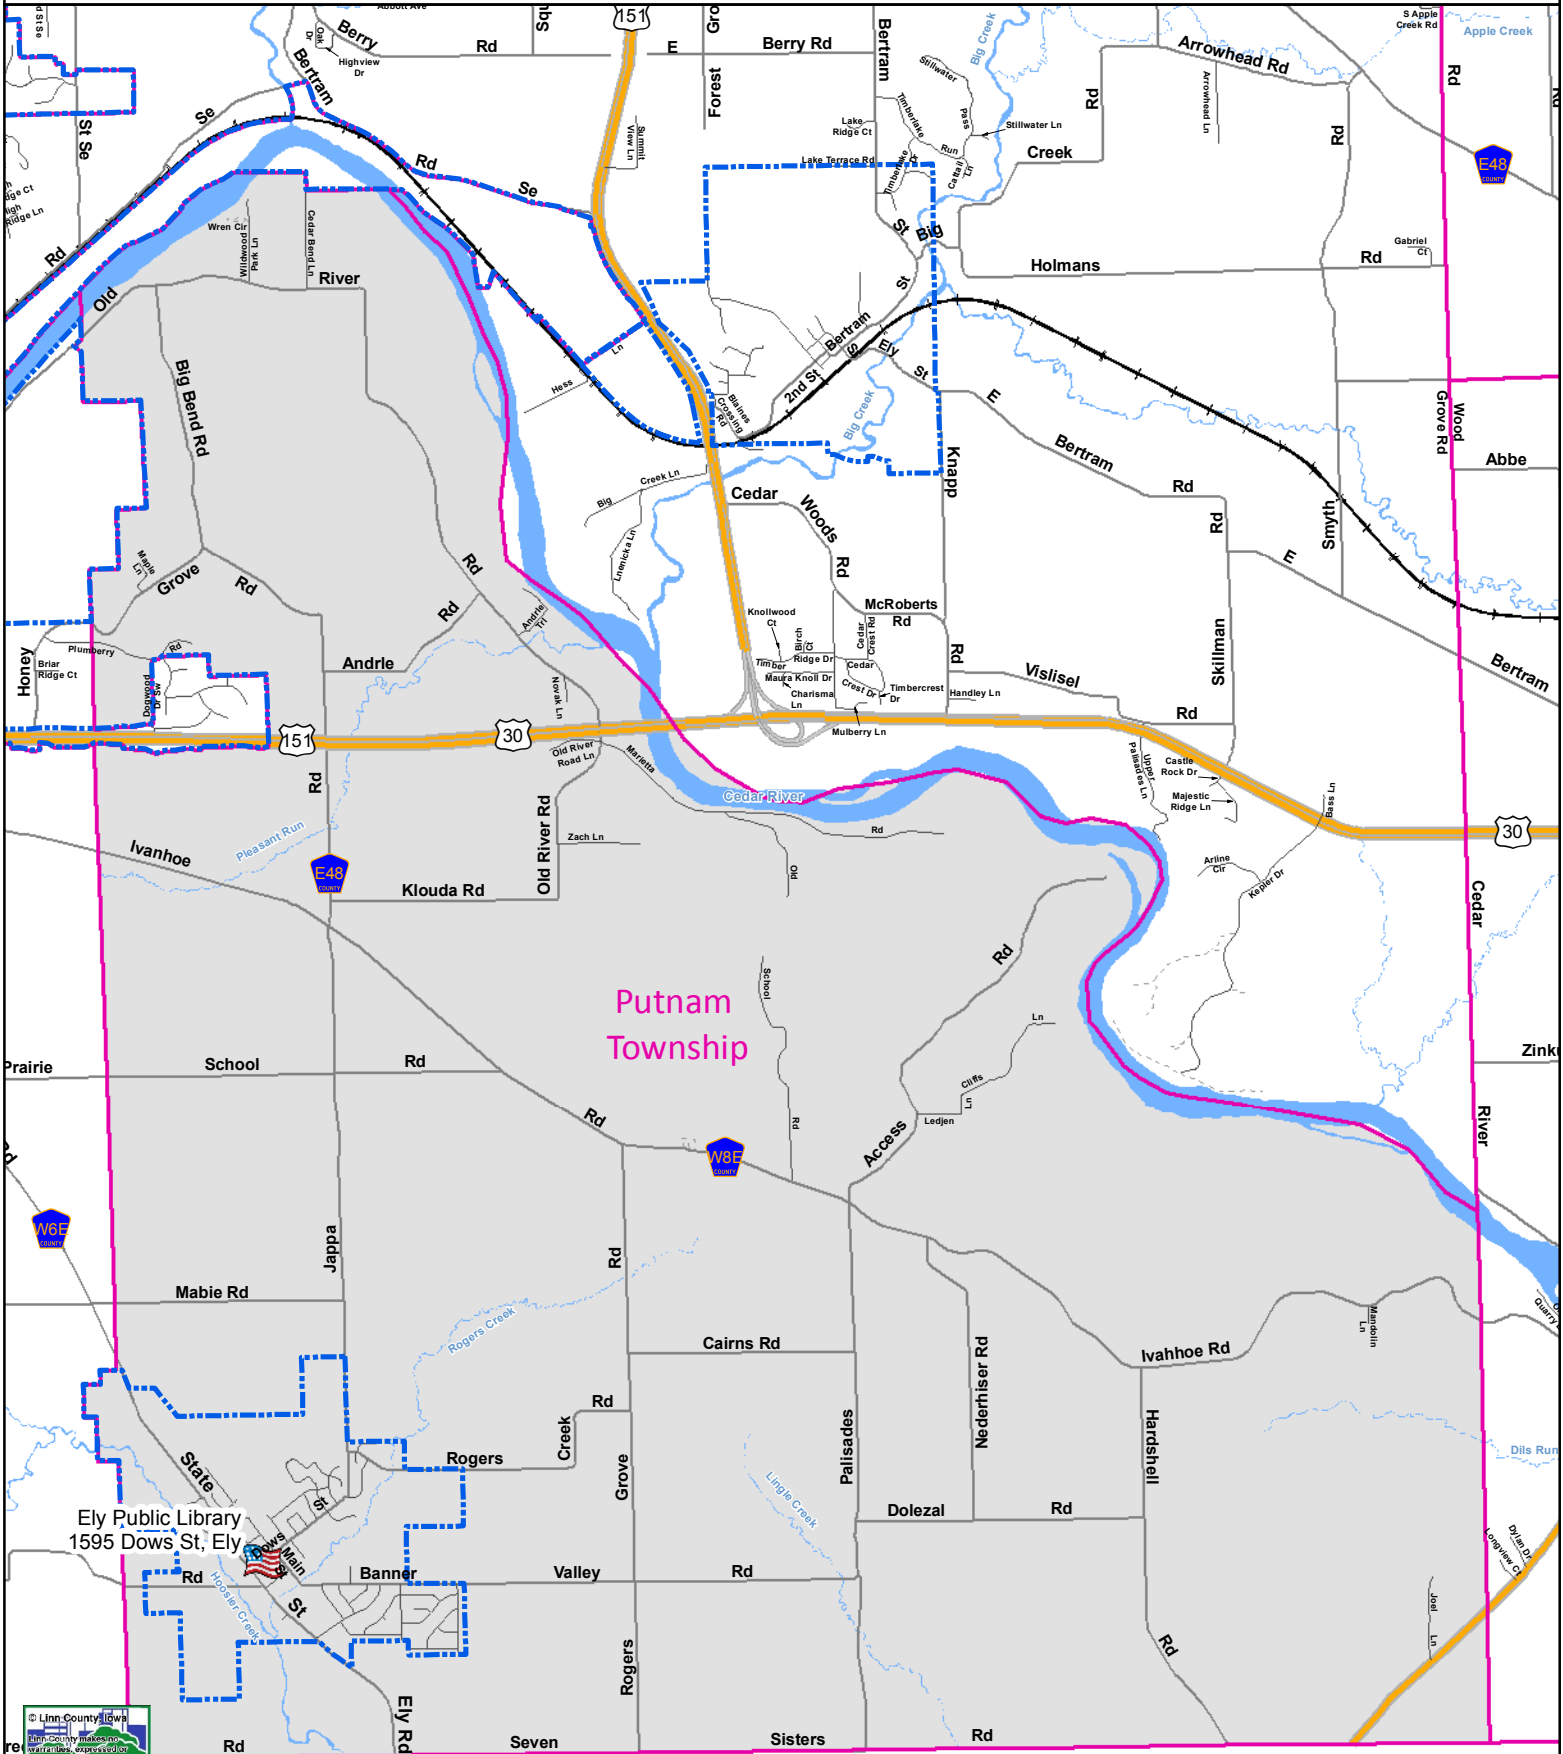

Putnam Township Precinct

Polling Place: Ely Public Library, 1595 Dows St, Ely

Polling Place

Precinct

Date: 6/24/2015