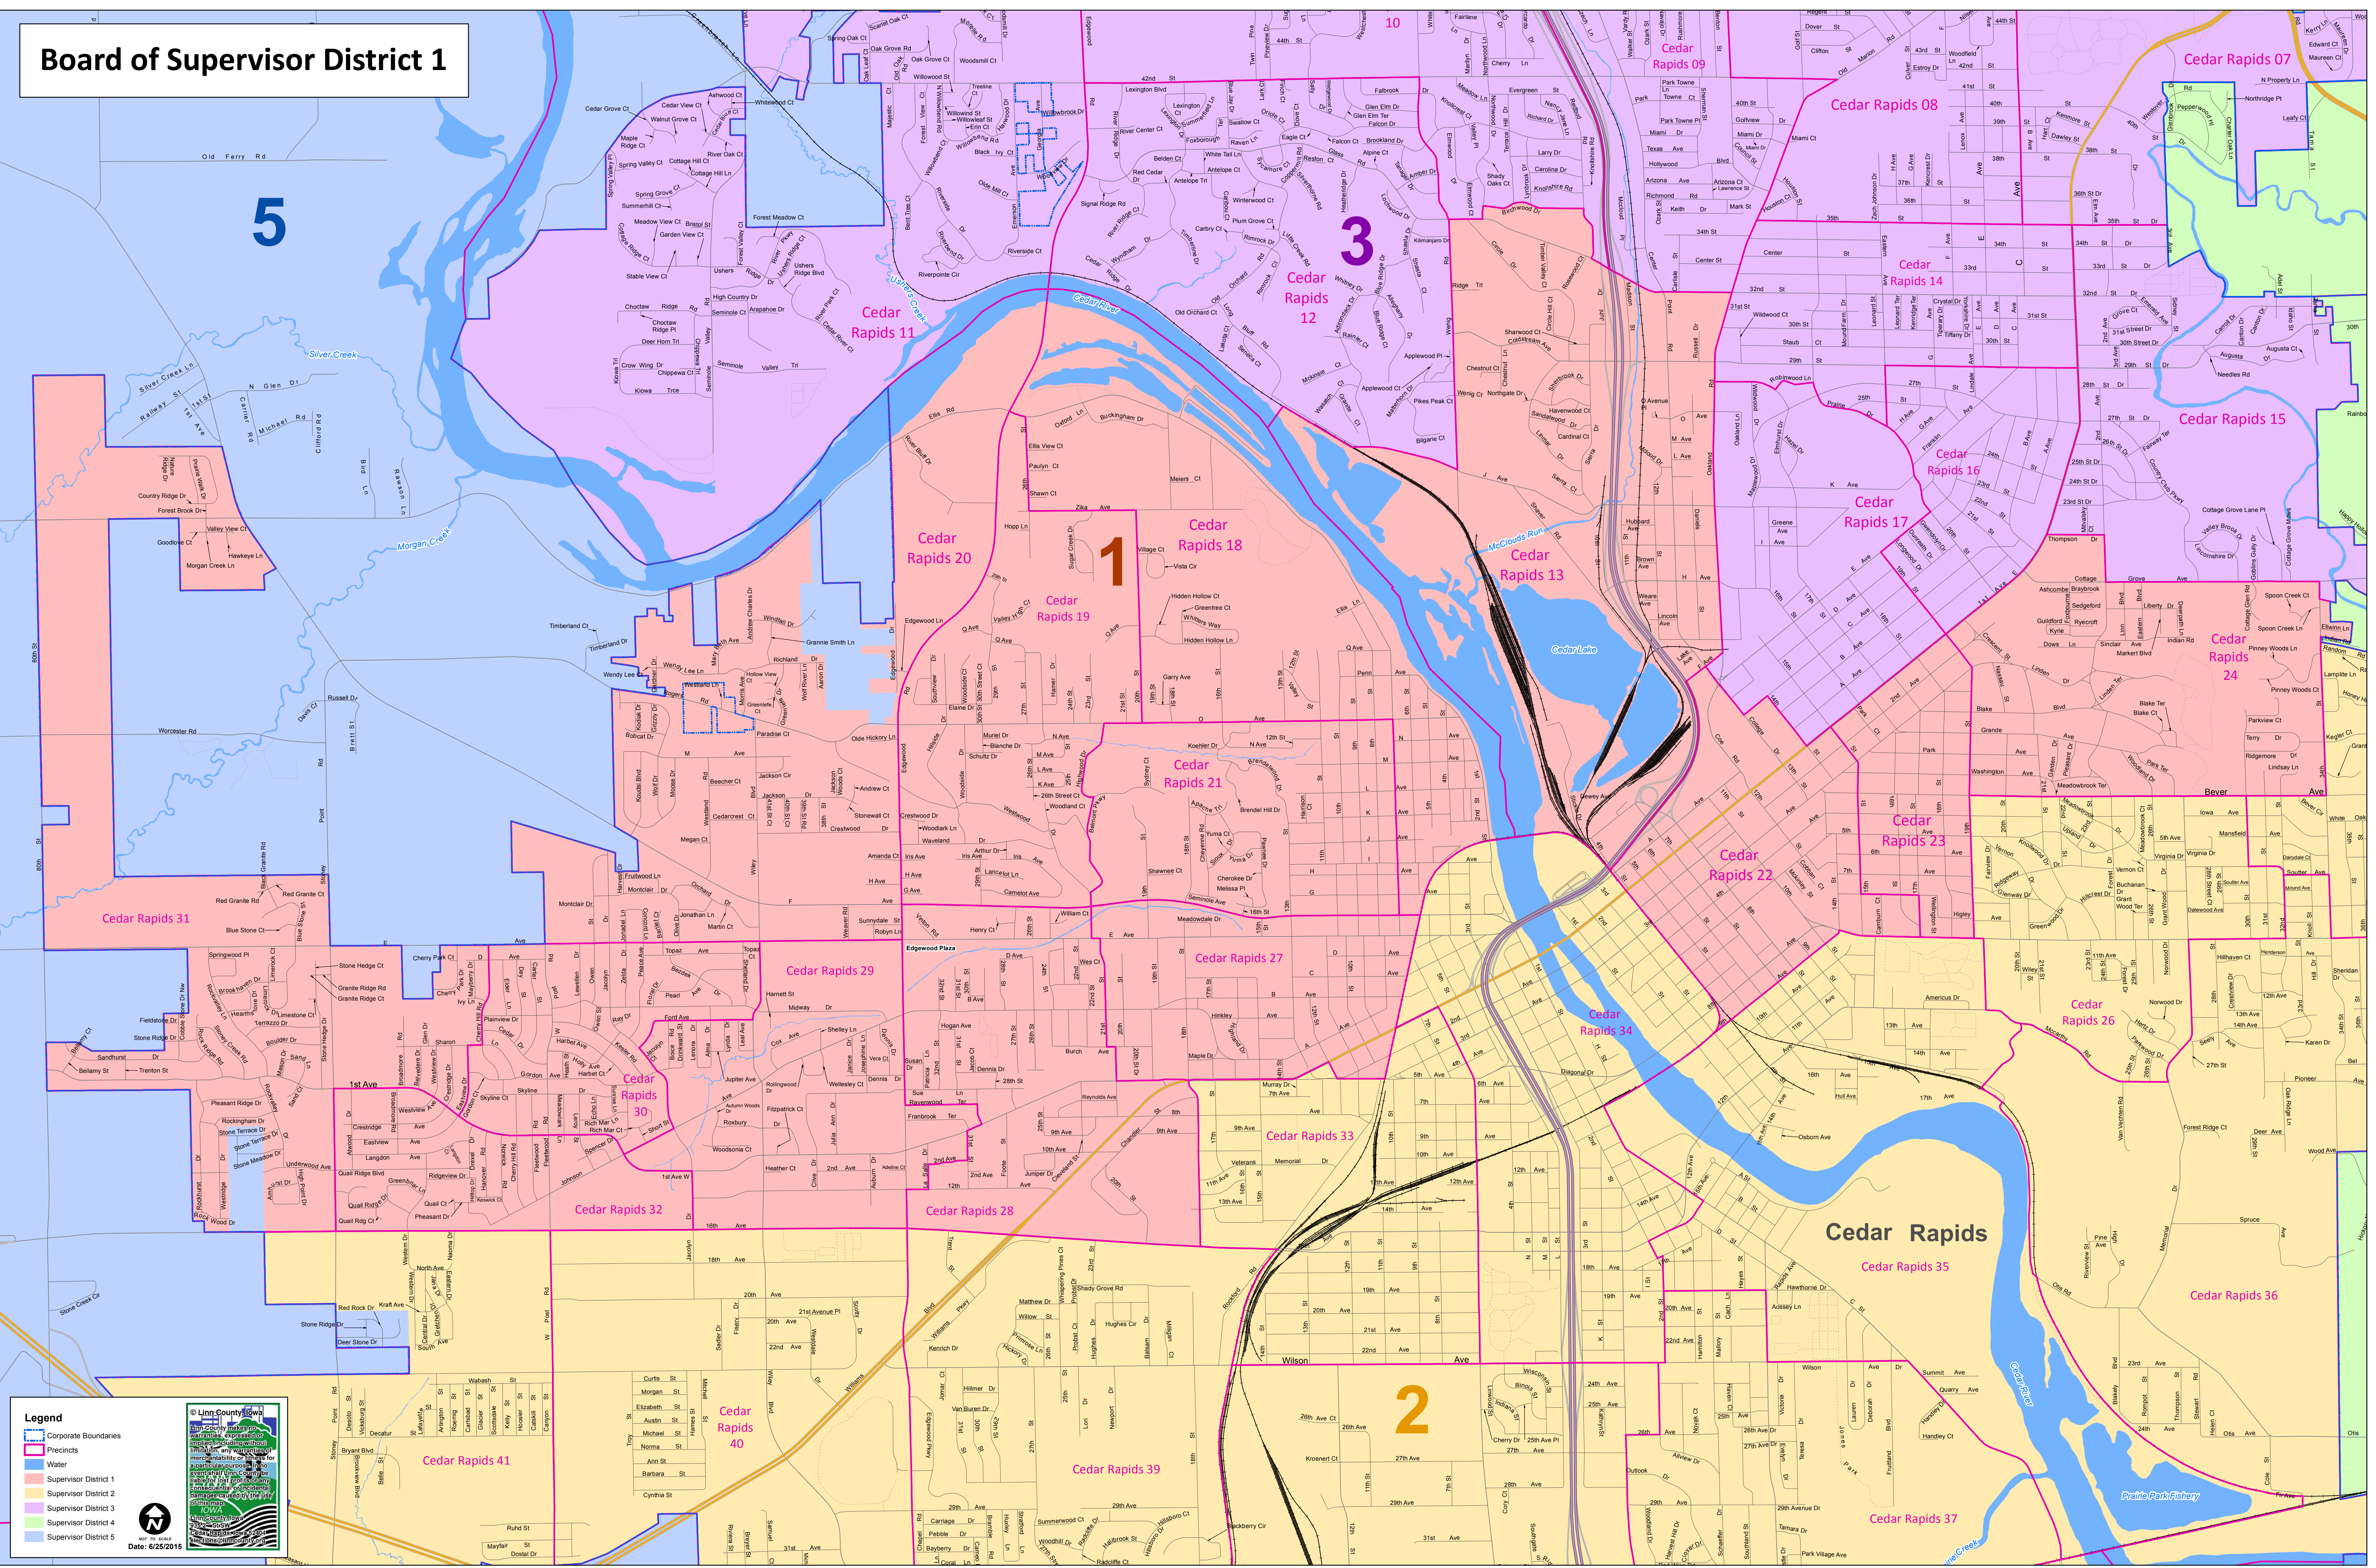

Board of Supervisor District 1

5

3

1

2