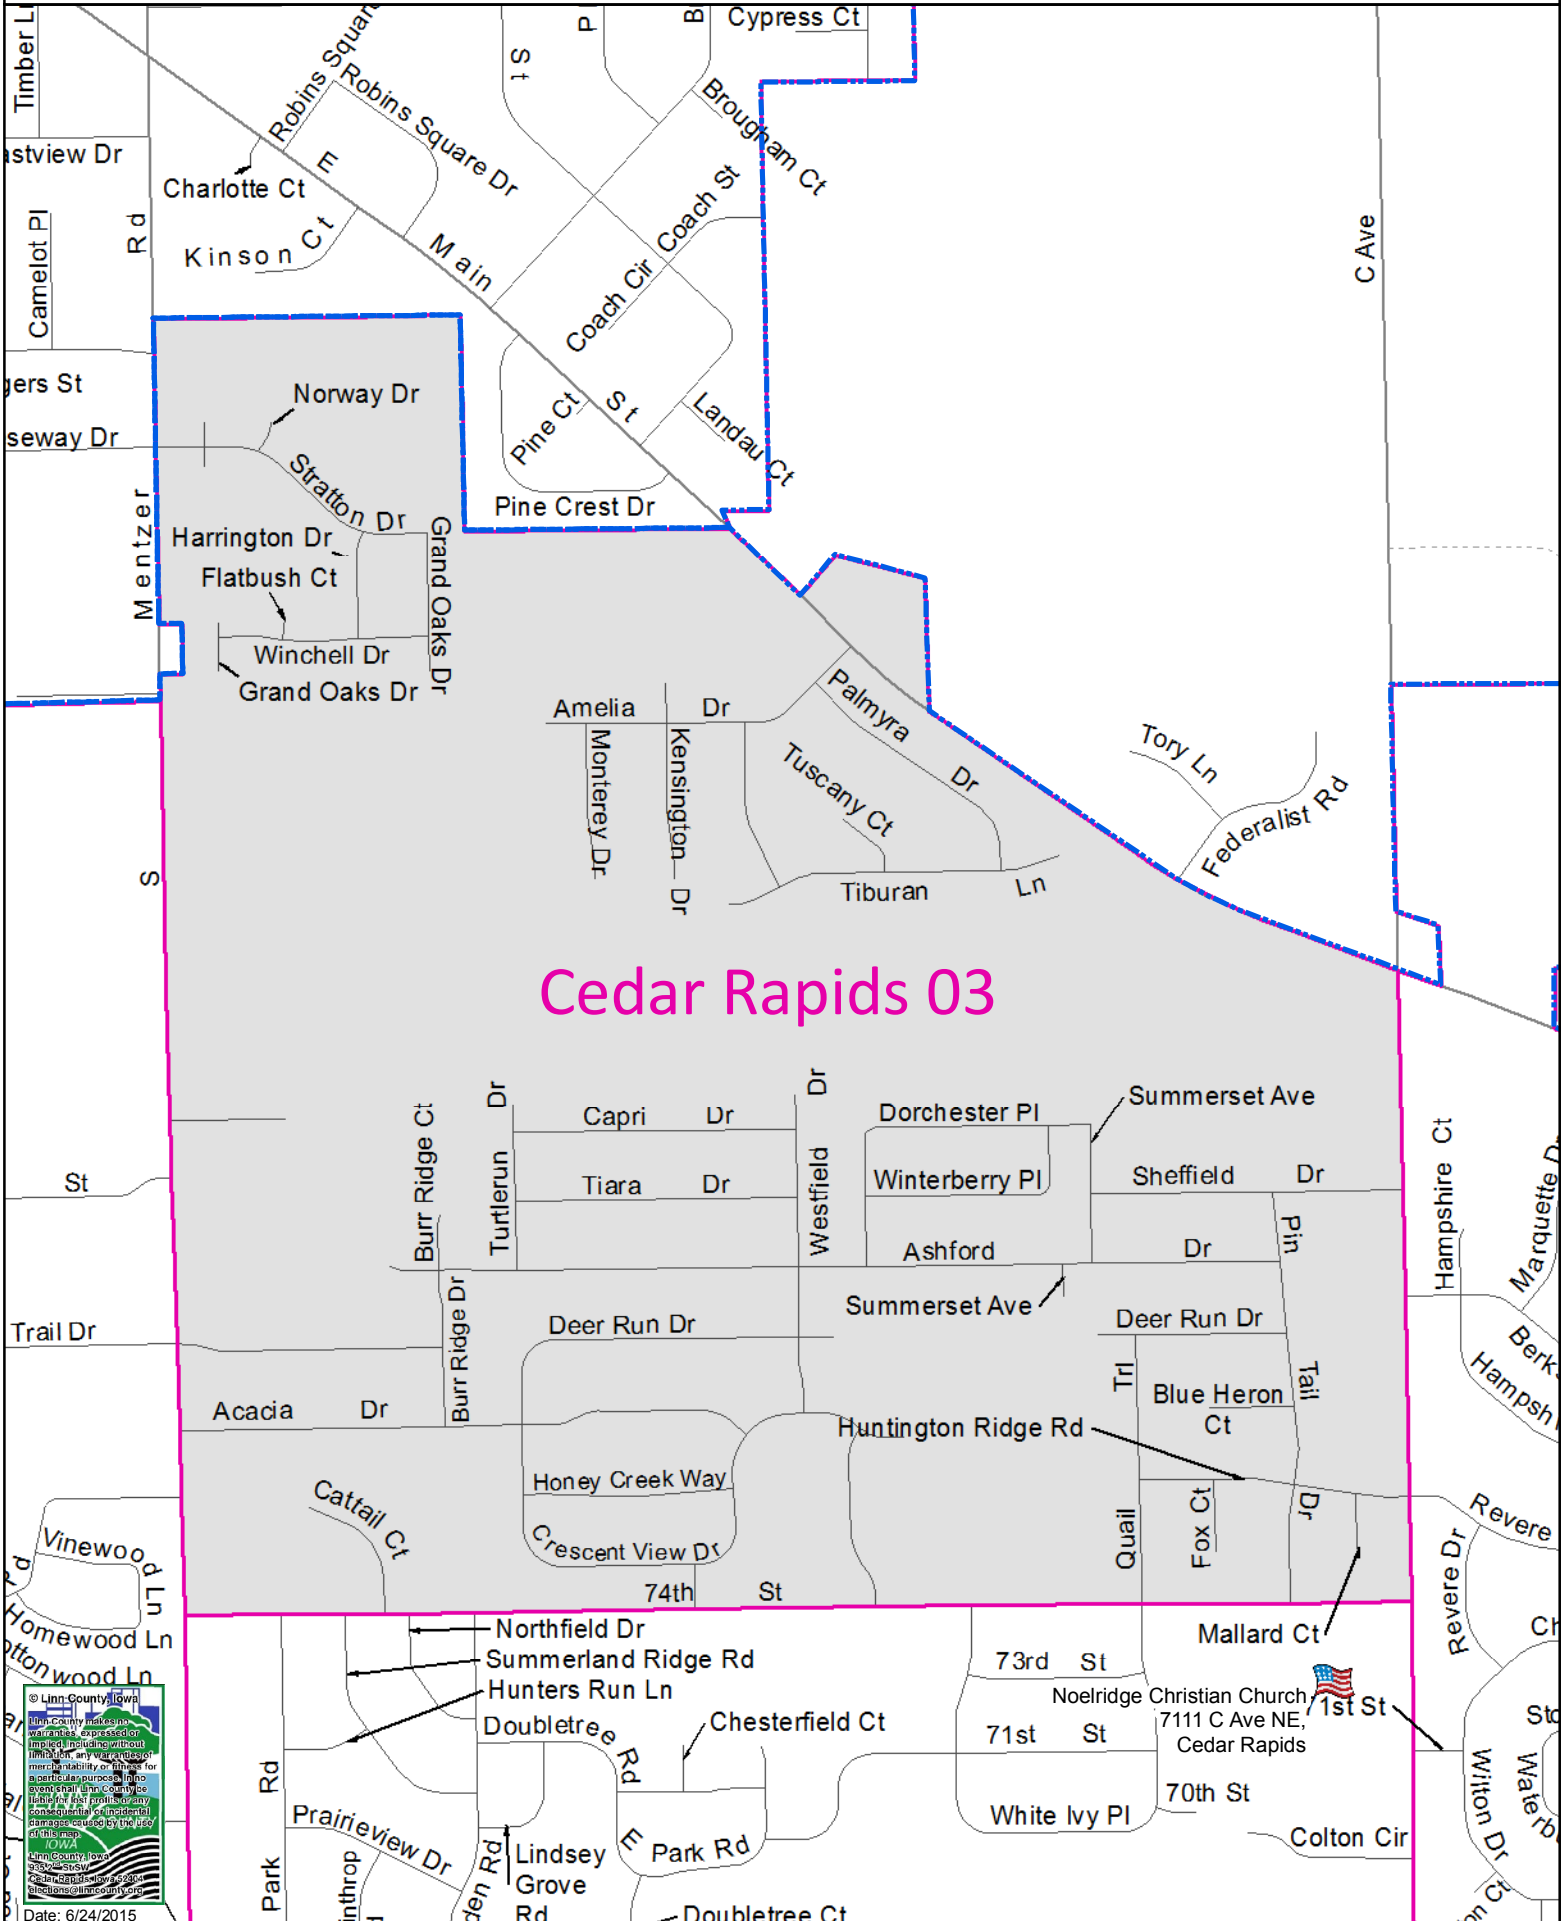

Cedar Rapids 03 Precinct

Polling Place: Noelridge Christian Church, 7111 C Ave NE, Cedar Rapids

Polling Place

Precinct

Cedar Rapids 03

Date: 6/24/2015