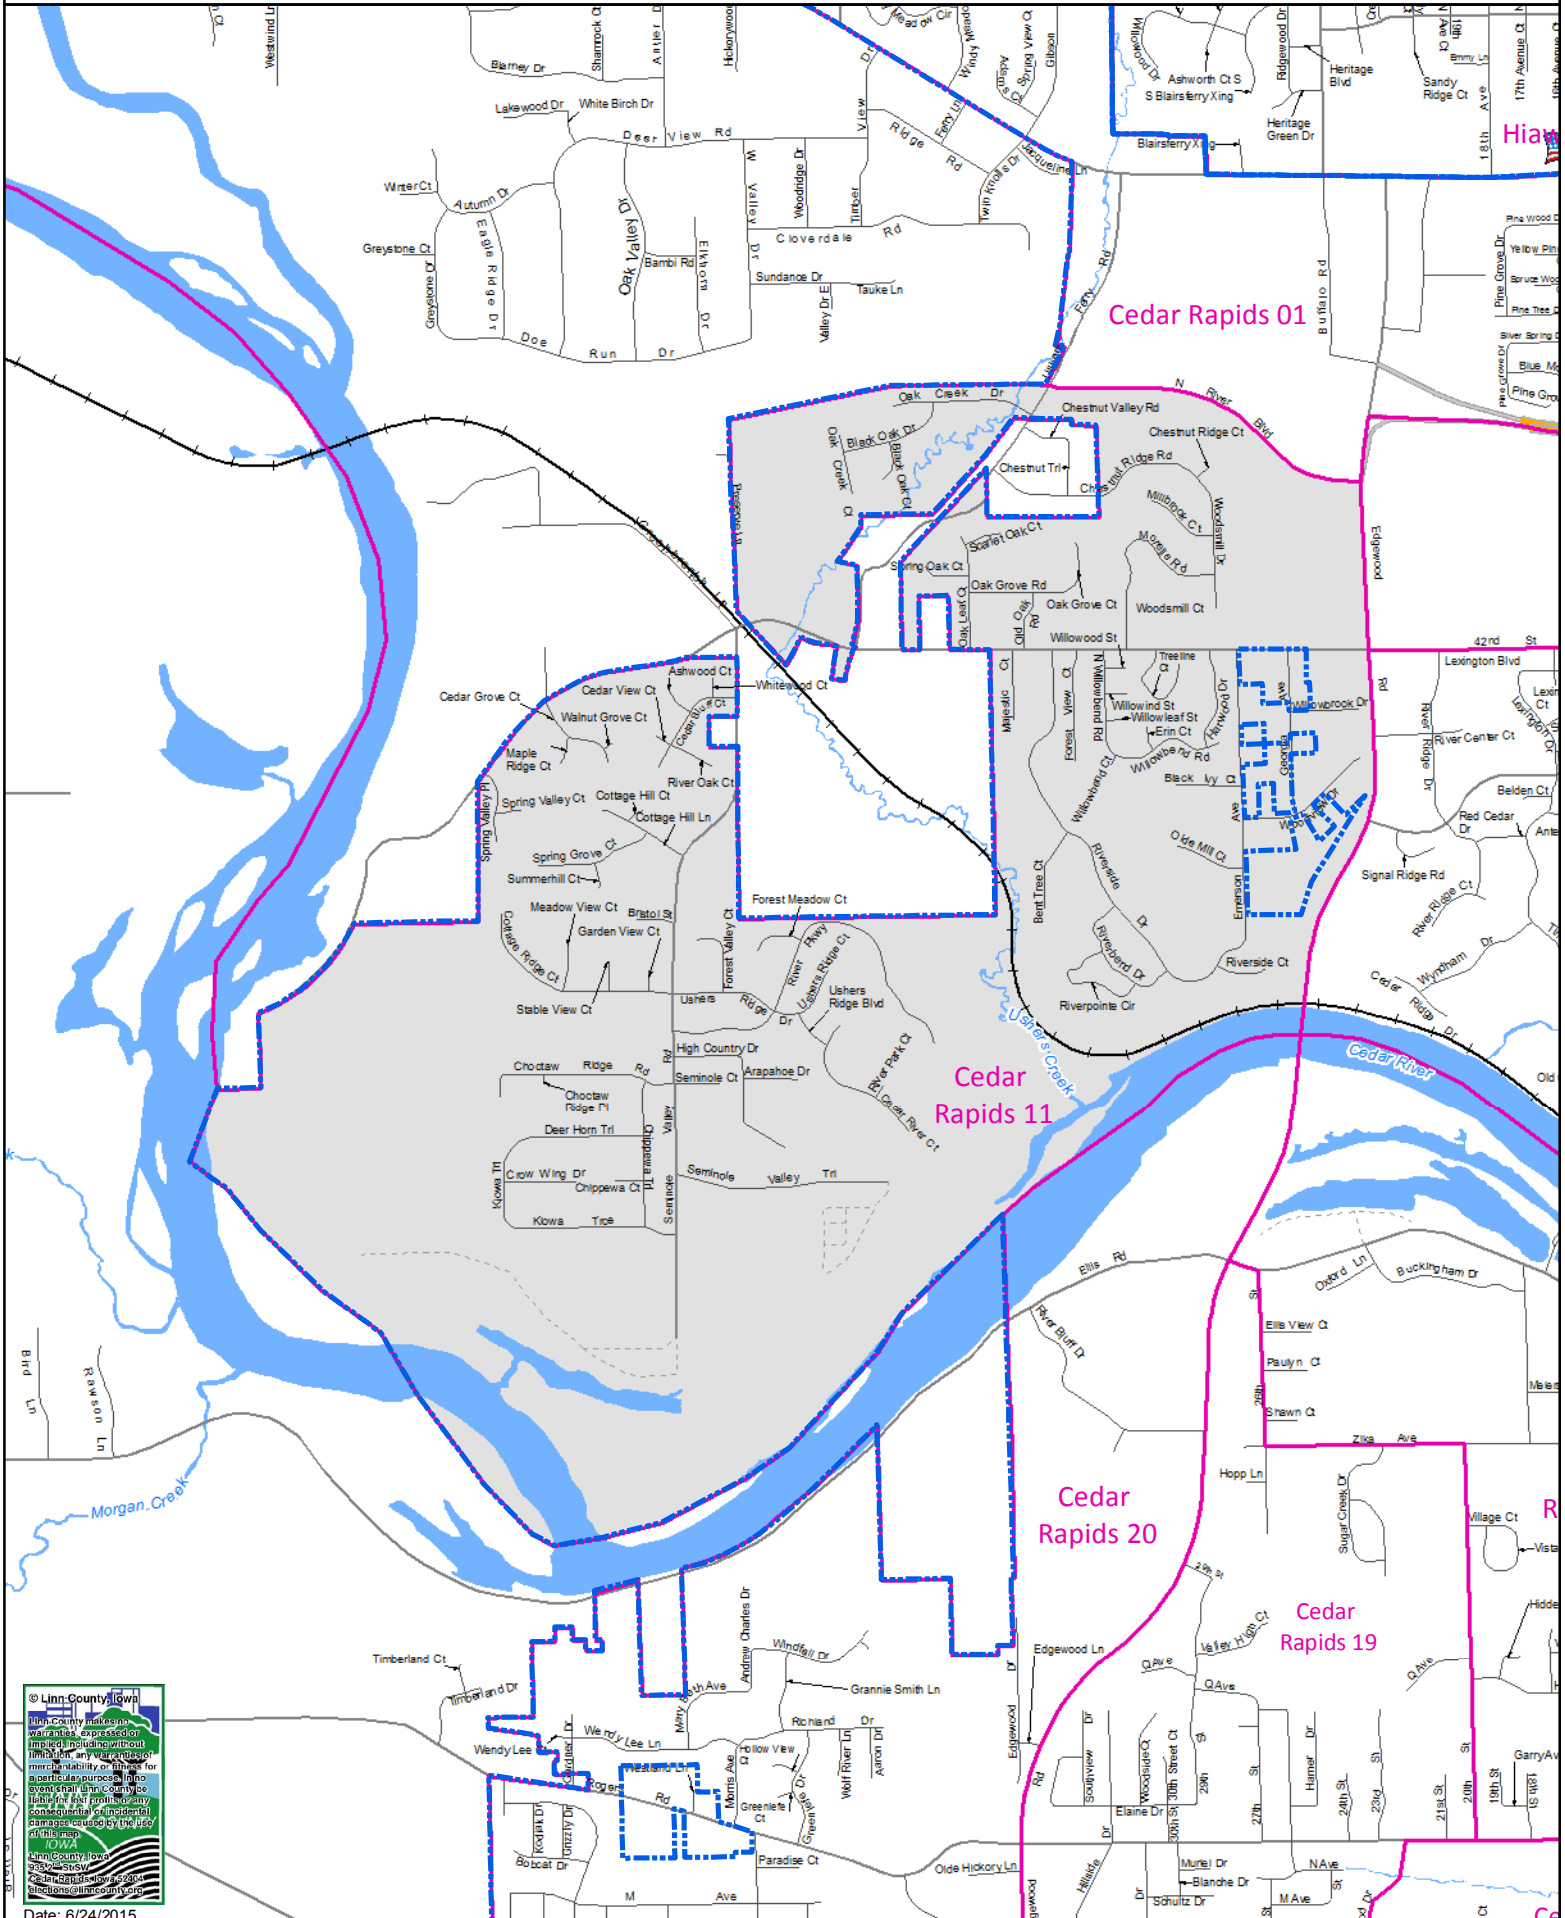

Cedar Rapids 11 Precinct

Polling Place: Community of Christ, 1500 Blairs Ferry Rd, Hiawatha

Polling Place

Precinct

NOT TO SCALE

Date: 6/24/2015