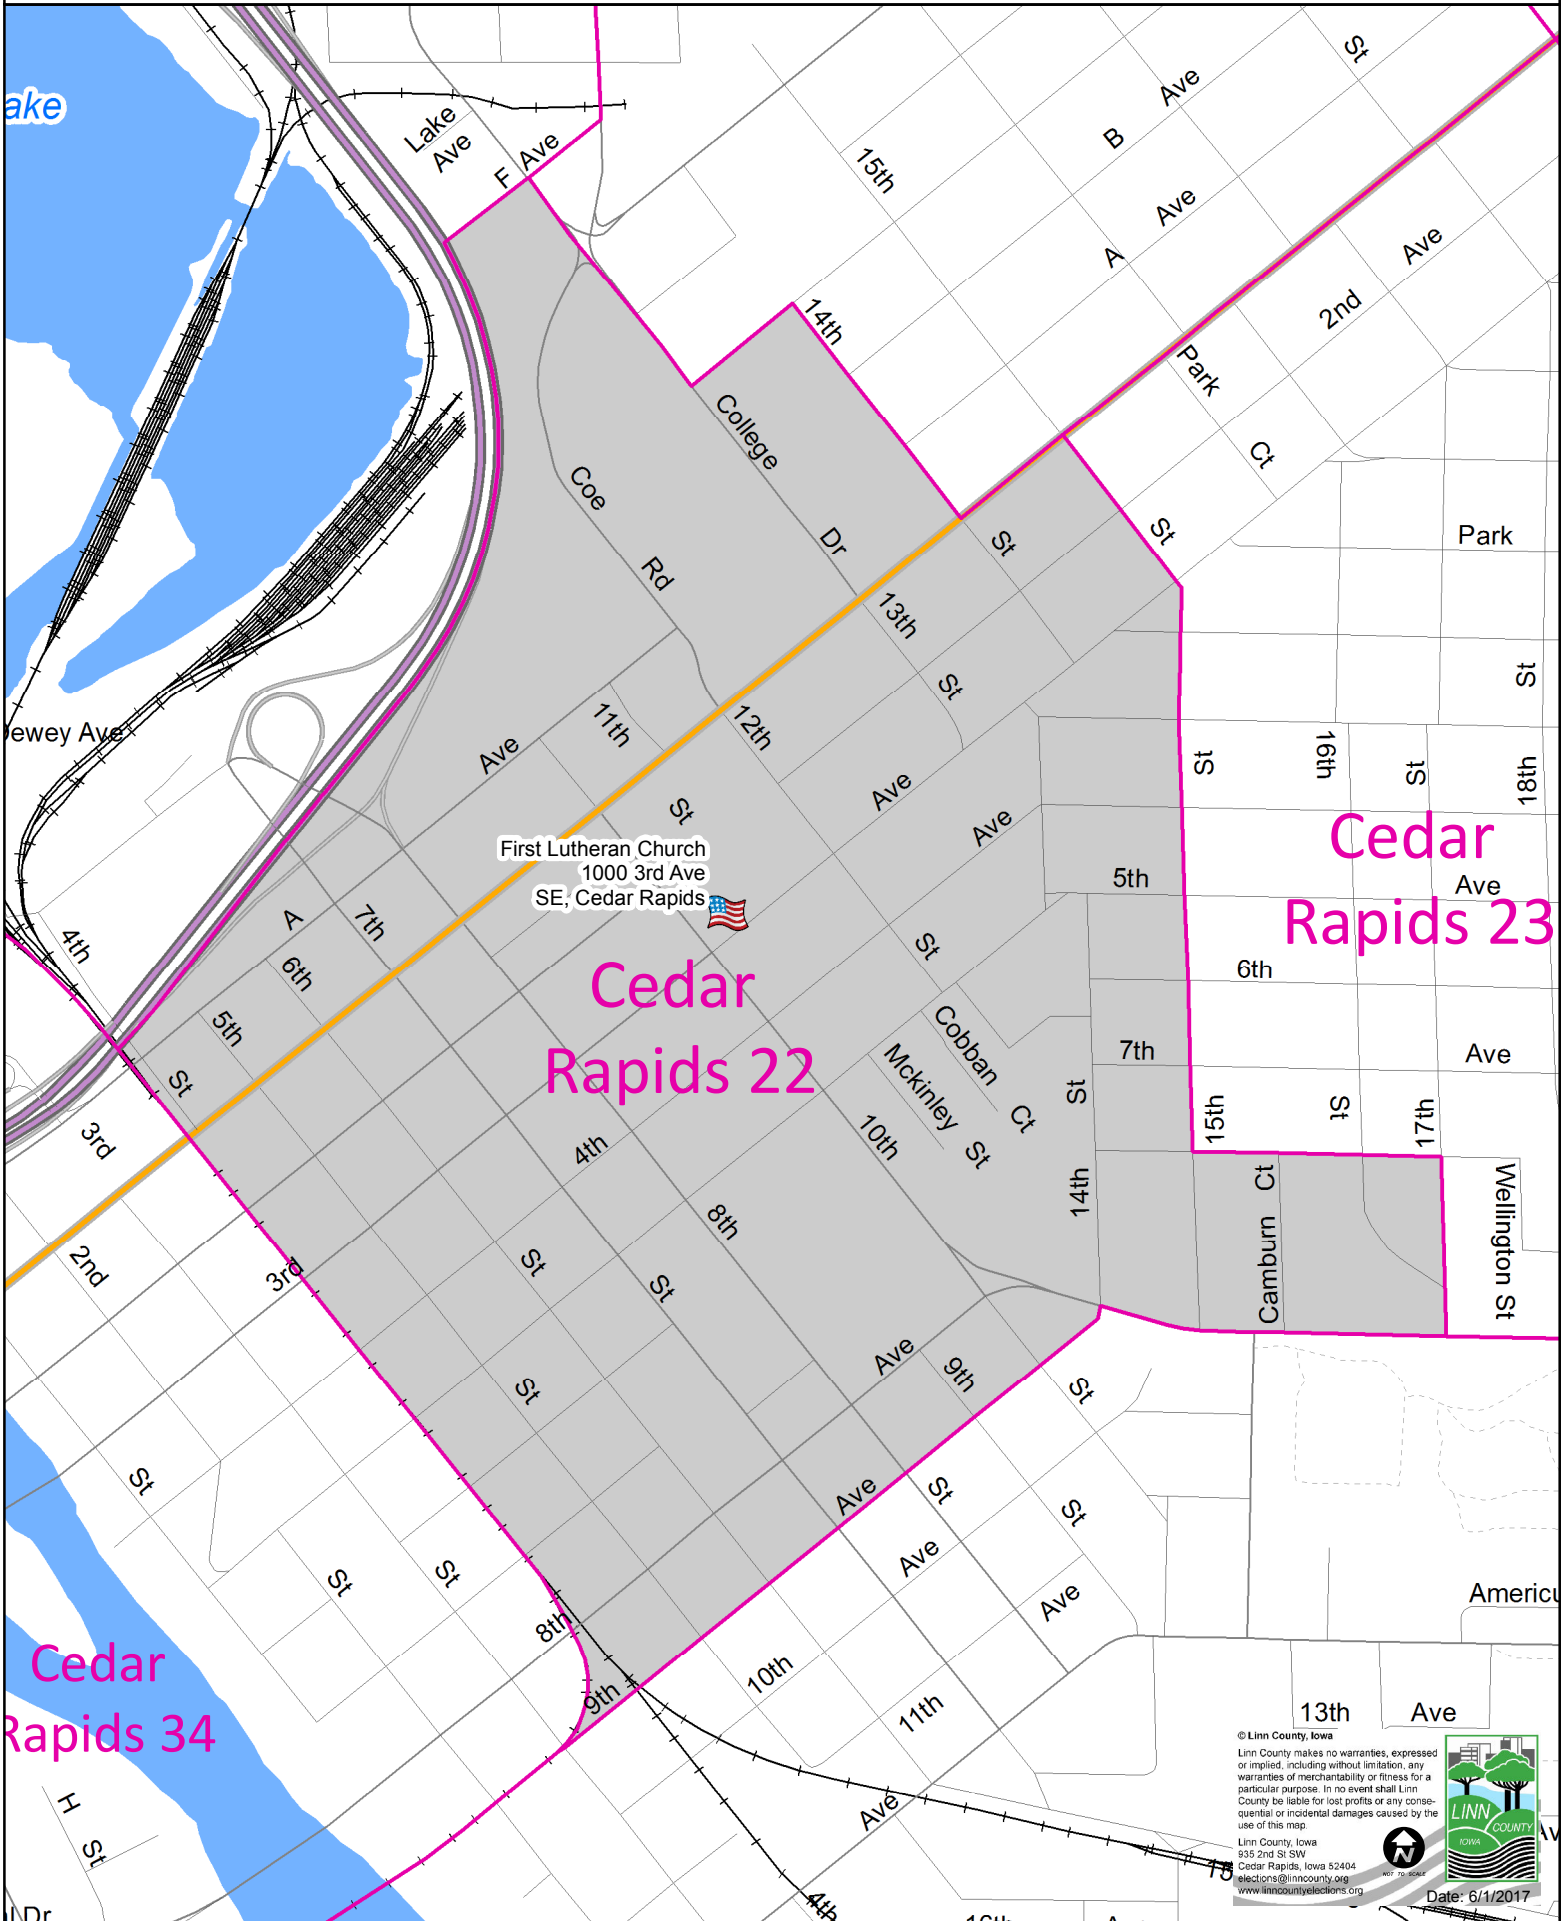

Cedar Rapids 22 Precinct

Polling Place: First Lutheran Church, 1000 3rd Ave SE, Cedar Rapids

Polling Place

Precinct

First Lutheran Church
1000 3rd Ave
SE, Cedar Rapids

Cedar
Rapids 22

Cedar
Rapids 23

Cedar
Rapids 34