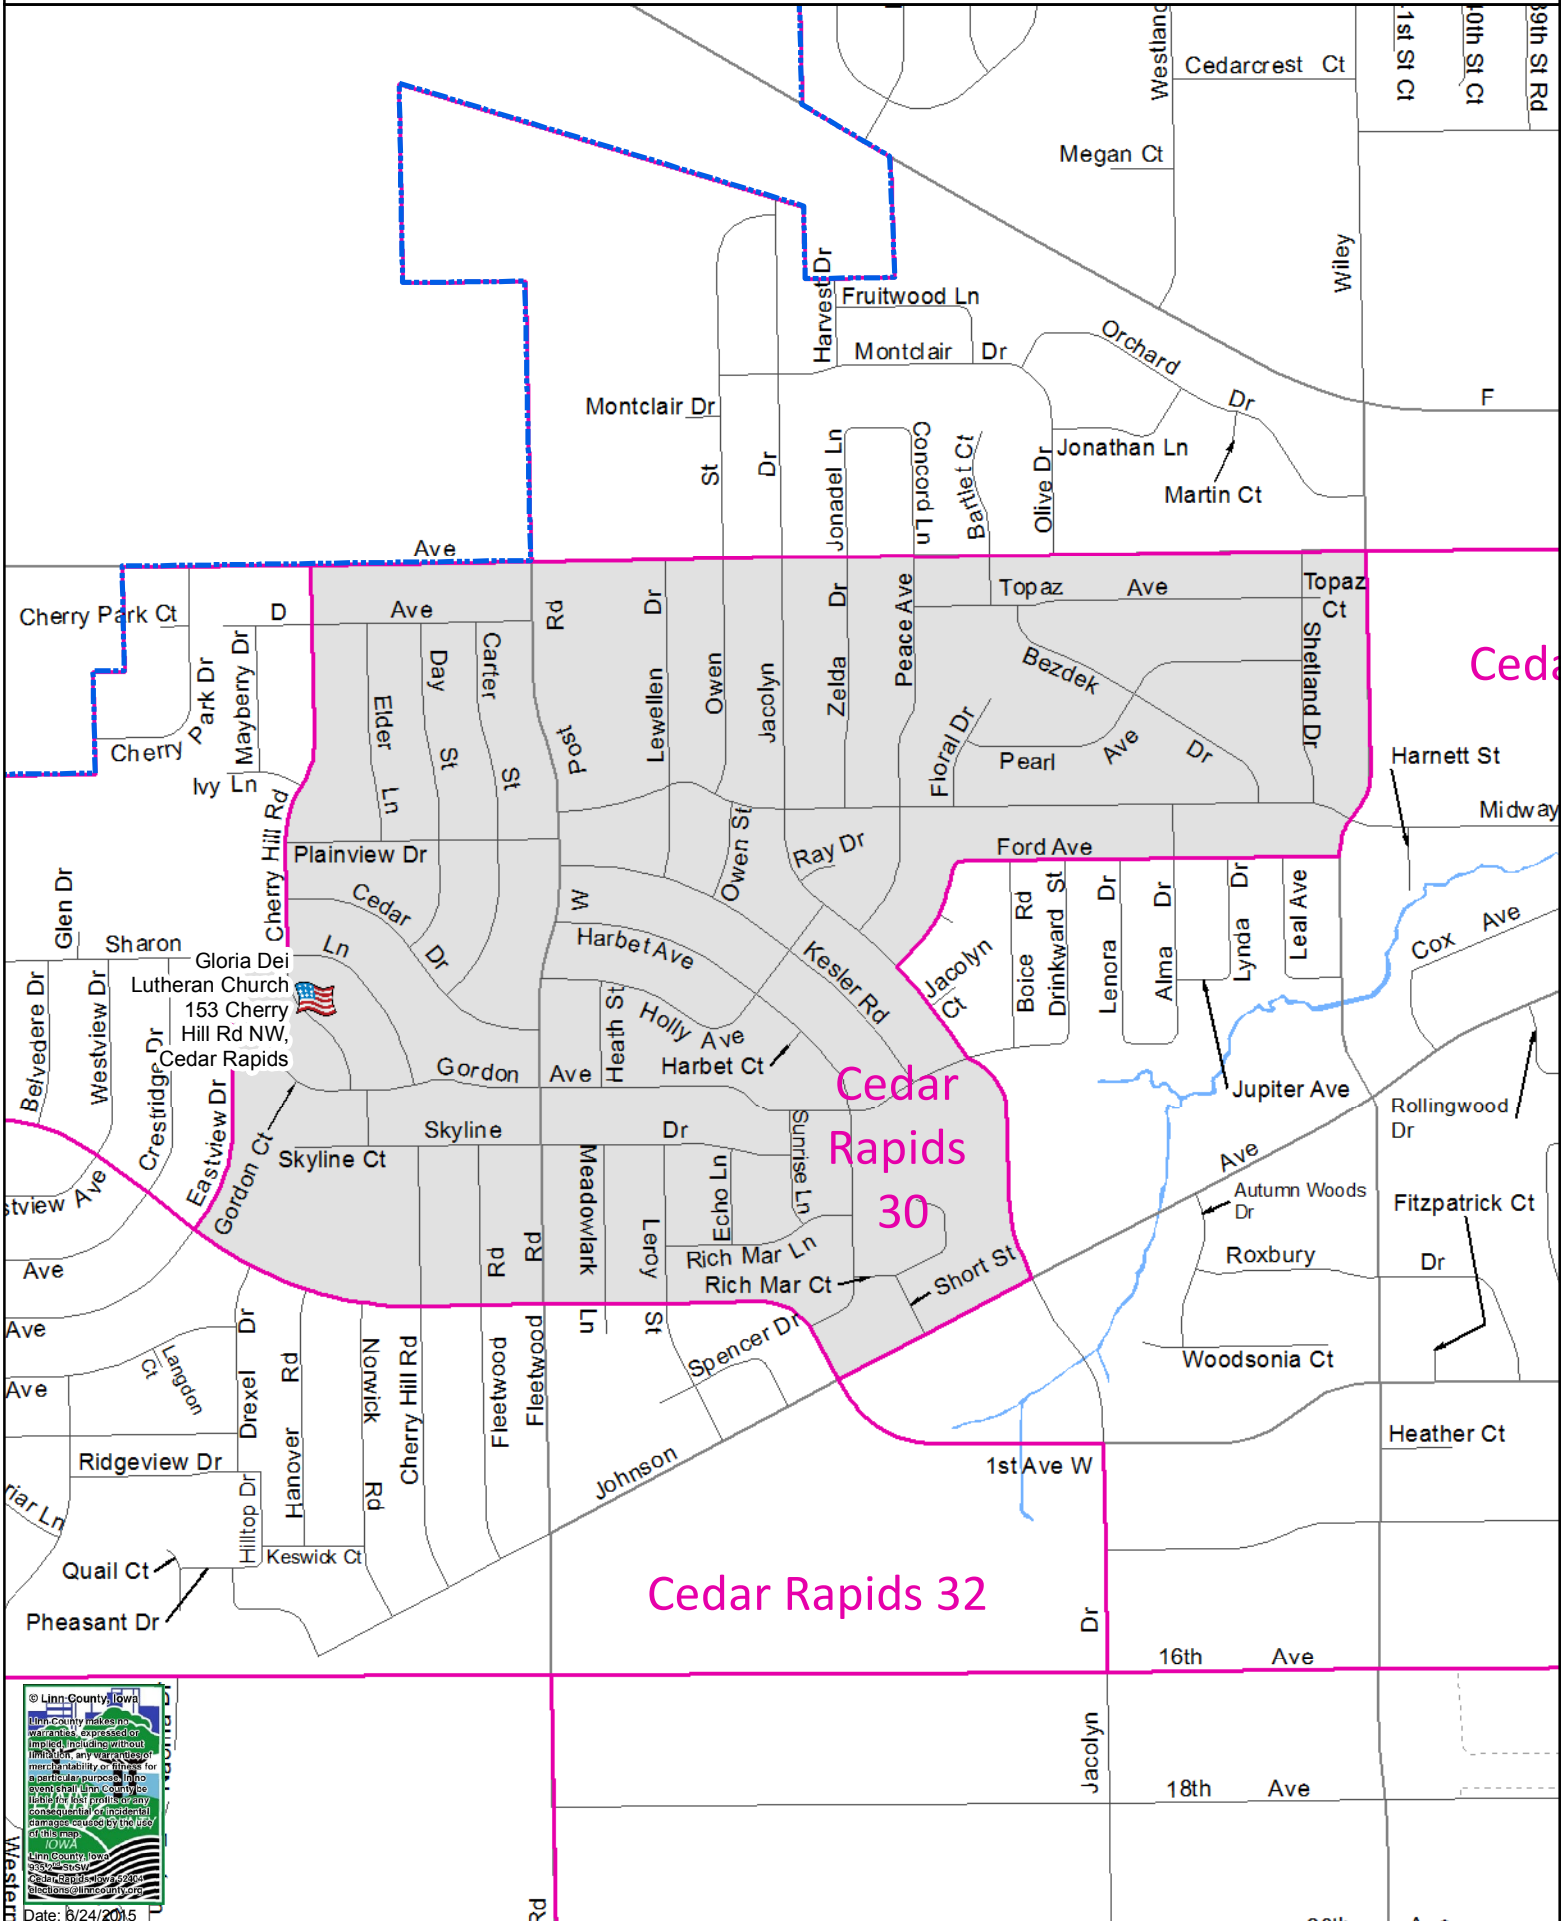

Cedar Rapids 30 Precinct

Polling Place: Gloria Dei Lutheran Church, 153 Cherry Hill Rd NW, Cedar Rapids

Polling Place

Precinct

Date: 8/24/2015