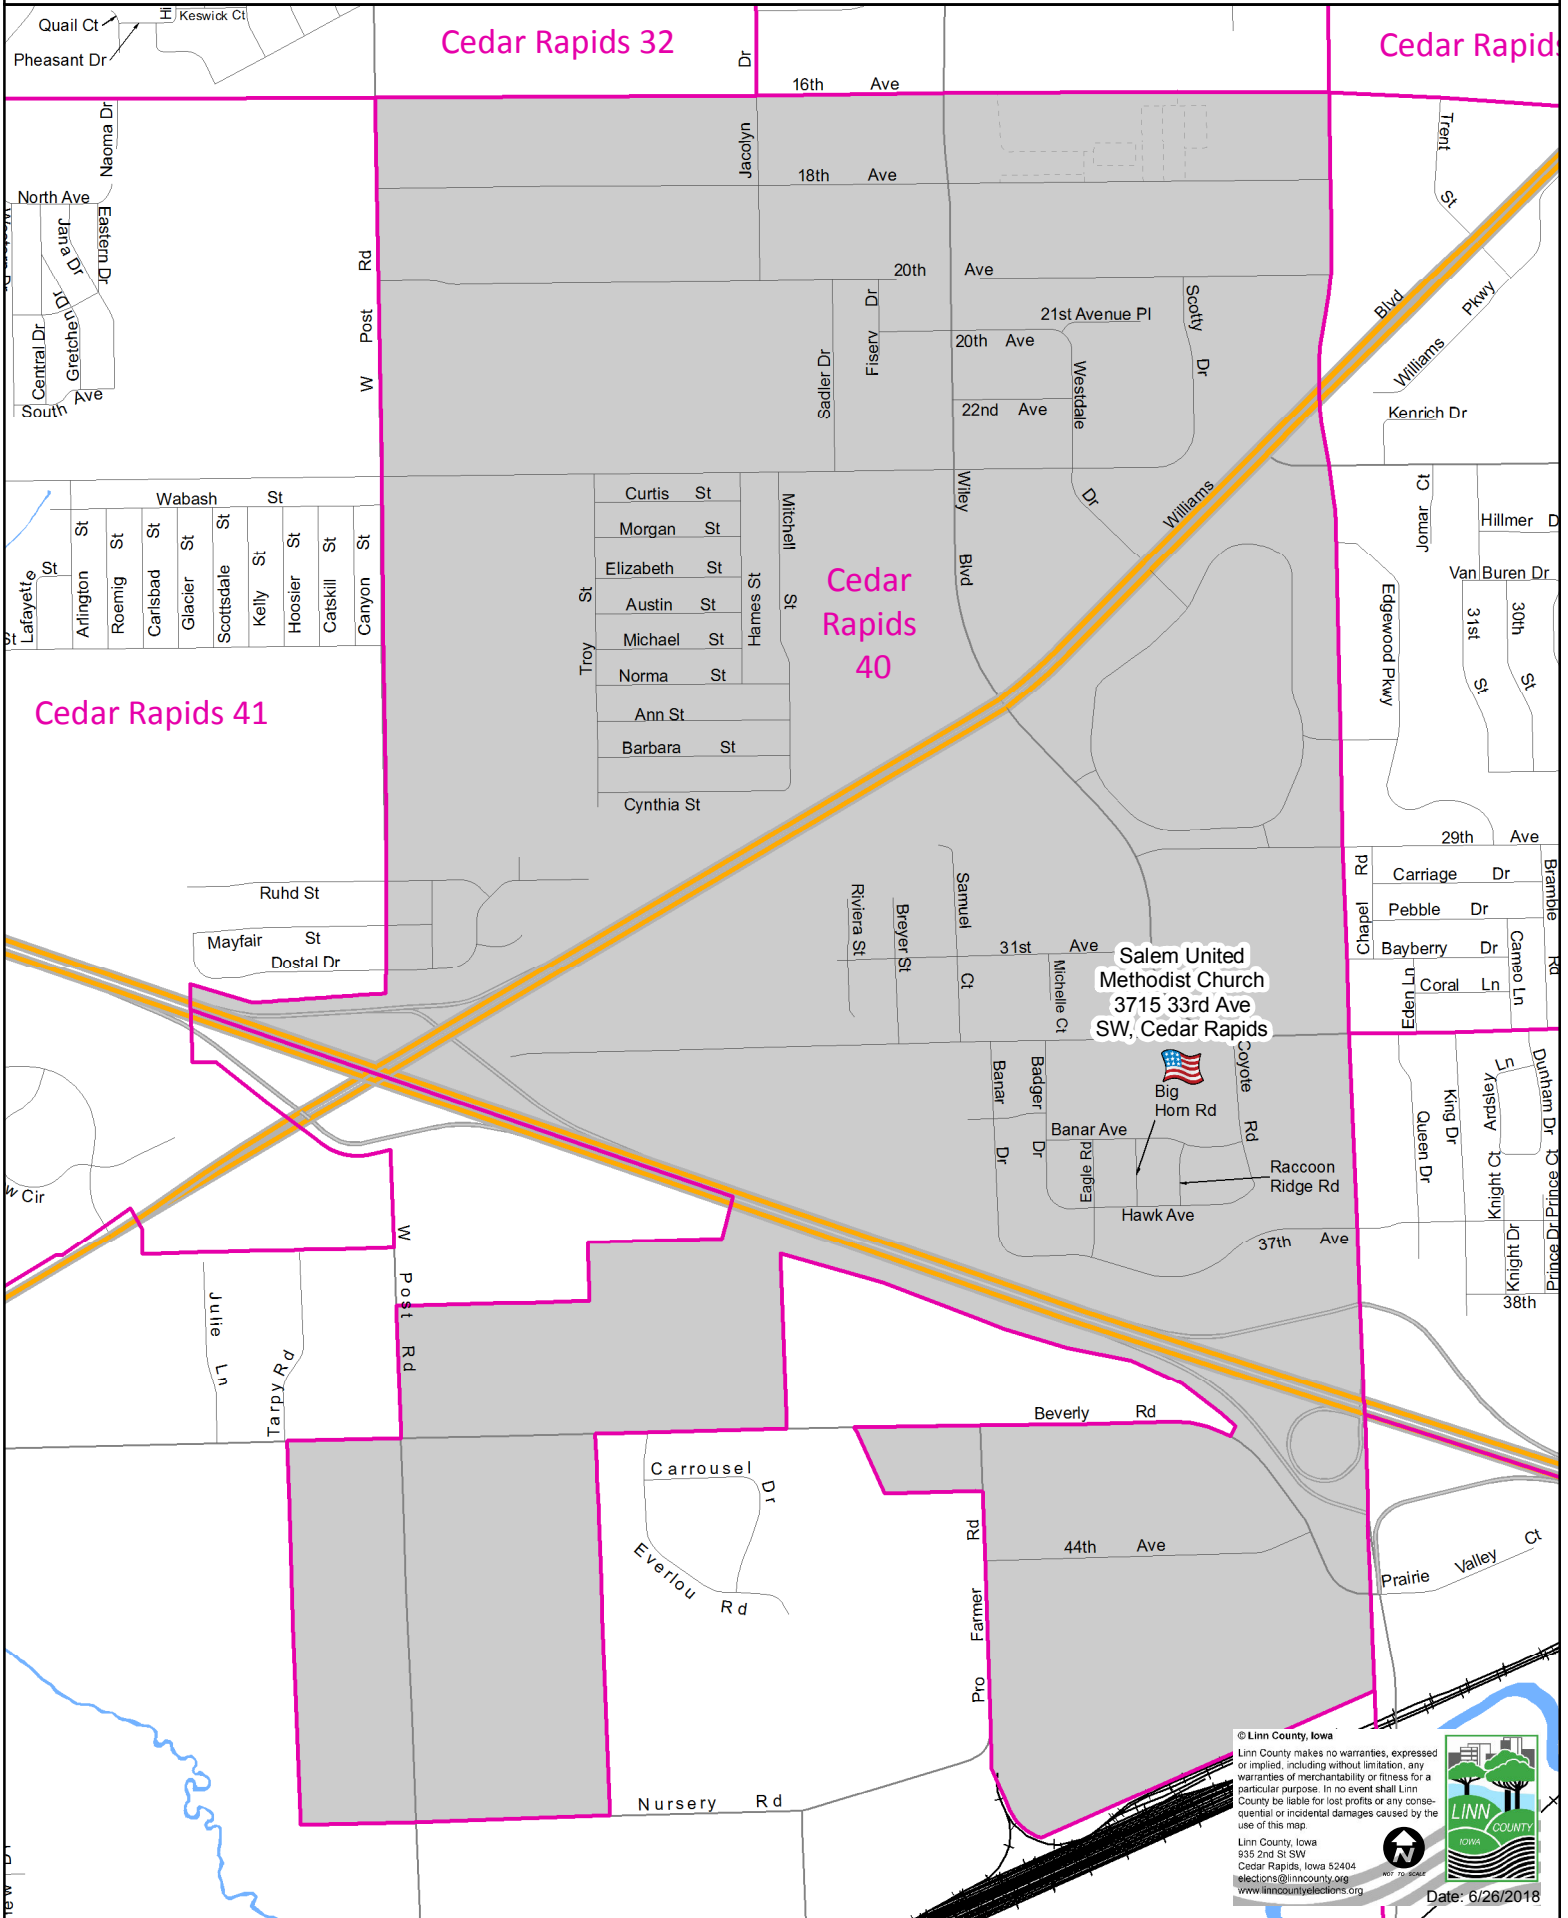

Cedar Rapids 40 Precinct

Polling Place: Salem United Methodist Church, 3715 33rd Ave SW, Cedar Rapids

Polling Place

Precinct

Salem United Methodist Church
3715 33rd Ave SW, Cedar Rapids

© Linn County, Iowa
Linn County makes no warranties, expressed or implied, including without limitation, any warranties of merchantability or fitness for a particular purpose. In no event shall Linn County be liable for lost profits or any consequential or incidental damages caused by the use of this map.

Linn County, Iowa
935 2nd St SW
Cedar Rapids, Iowa 52404
elections@linncounty.org
www.linncountyelections.org

Date: 6/26/2018