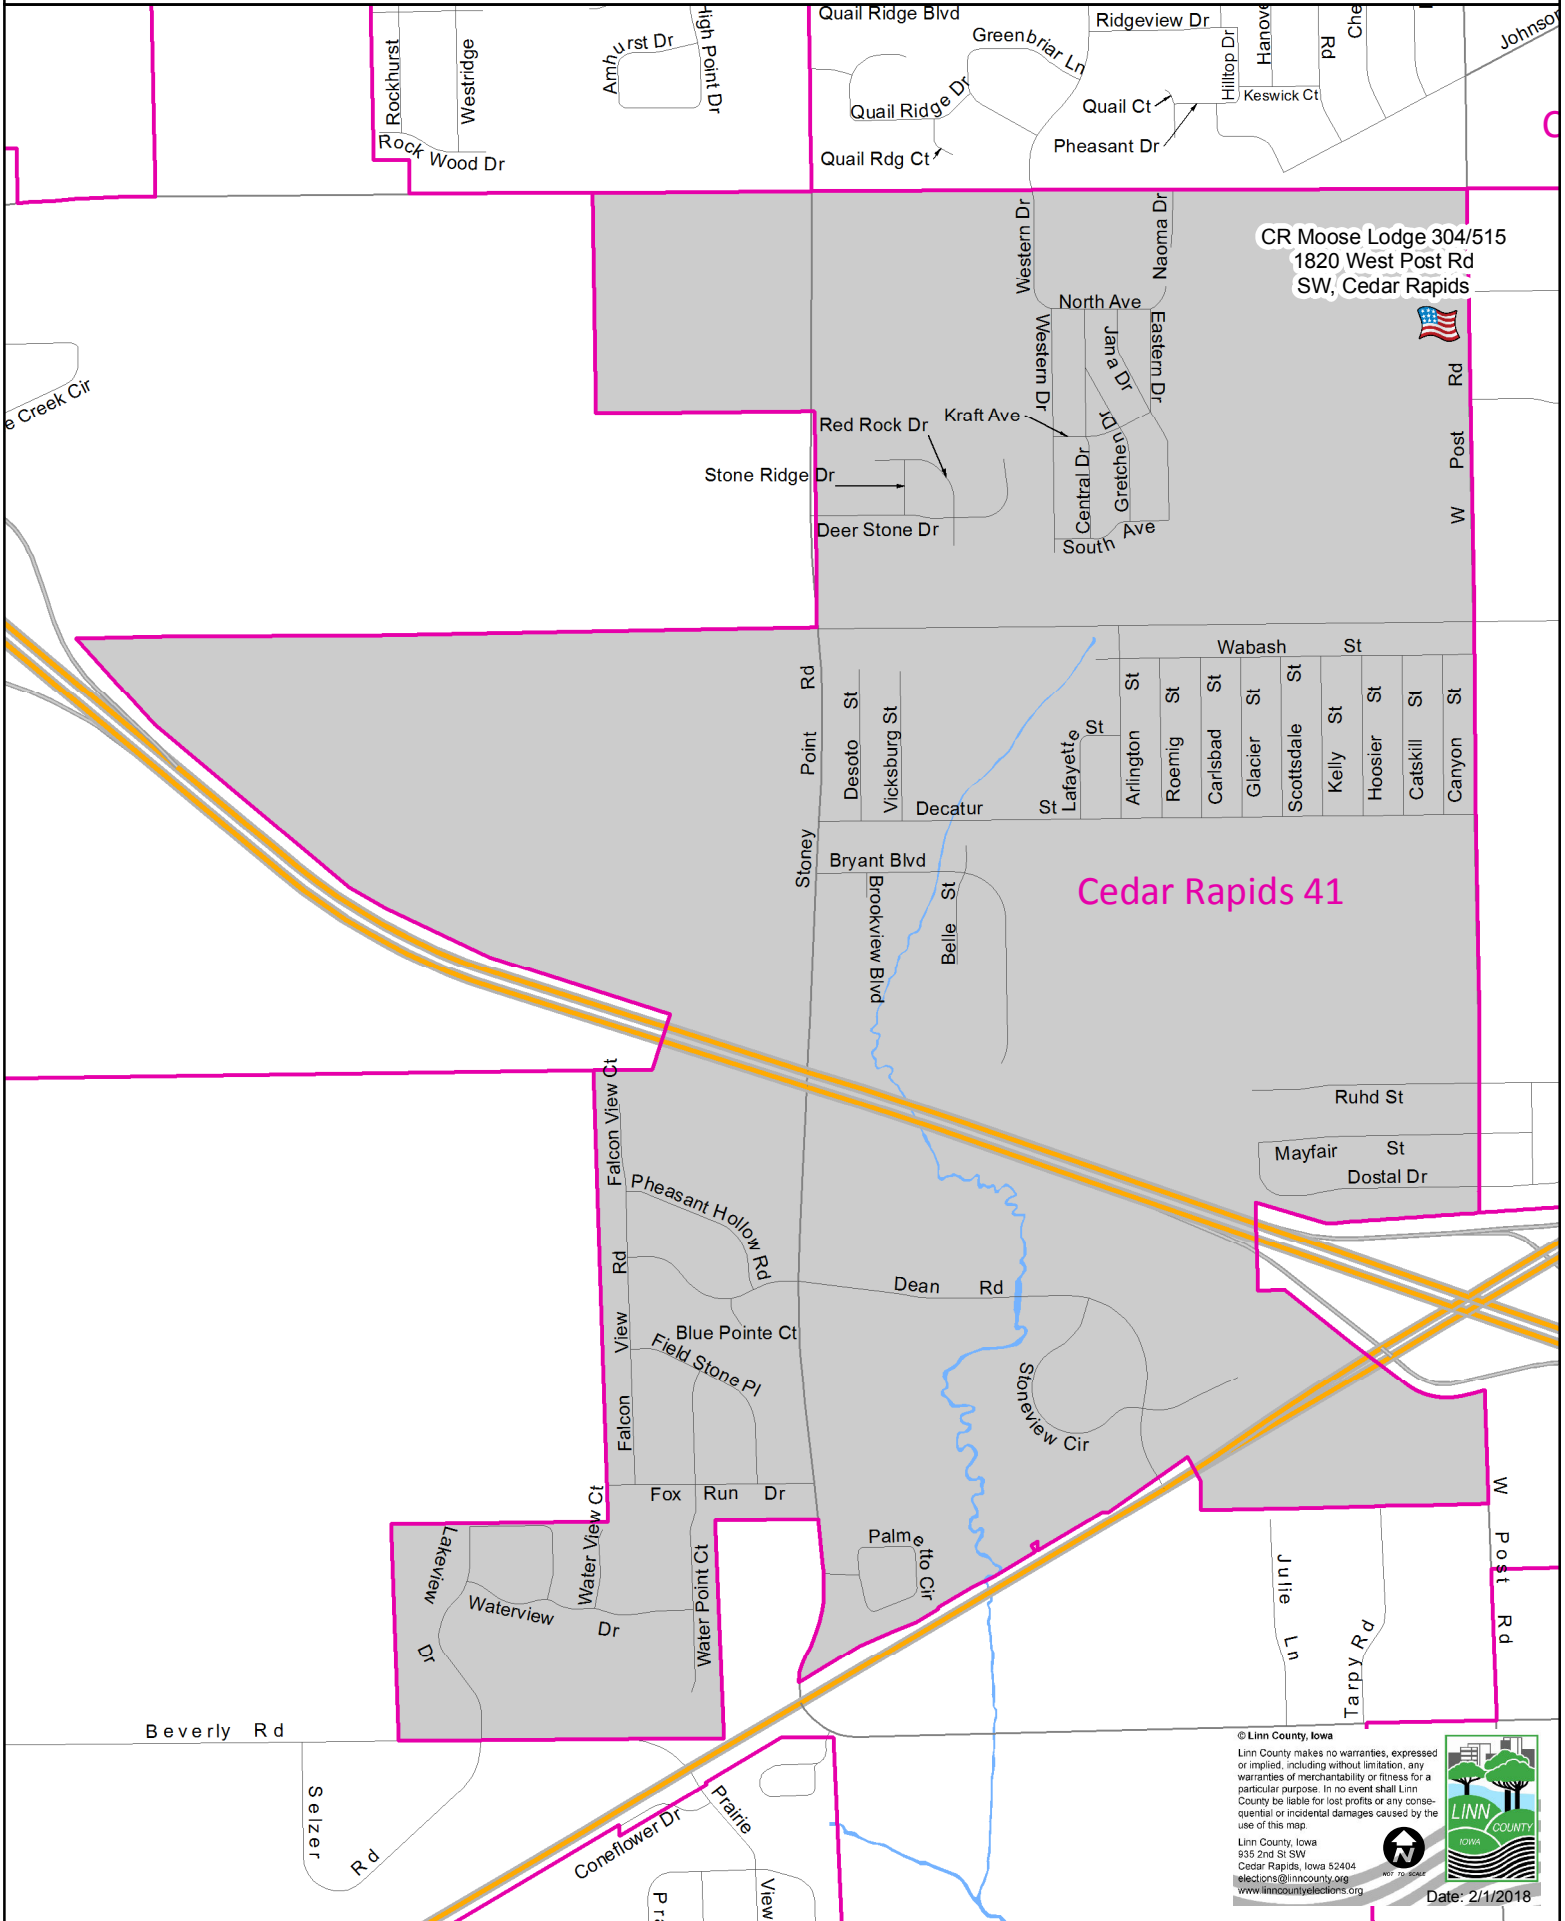

# Cedar Rapids 41 Precinct

Polling Place: CR Moose Lodge 304/515, 1820 West Post Rd SW, Cedar Rapids

Polling Place

Precinct

© Linn County, Iowa  
Linn County makes no warranties, expressed or implied, including without limitation, any warranties of merchantability or fitness for a particular purpose. In no event shall Linn County be liable for lost profits or any consequential or incidental damages caused by the use of this map.

Linn County, Iowa  
935 2nd St SW  
Cedar Rapids, Iowa 52404  
elections@linncounty.org  
www.linncountyelections.org

Date: 2/1/2018