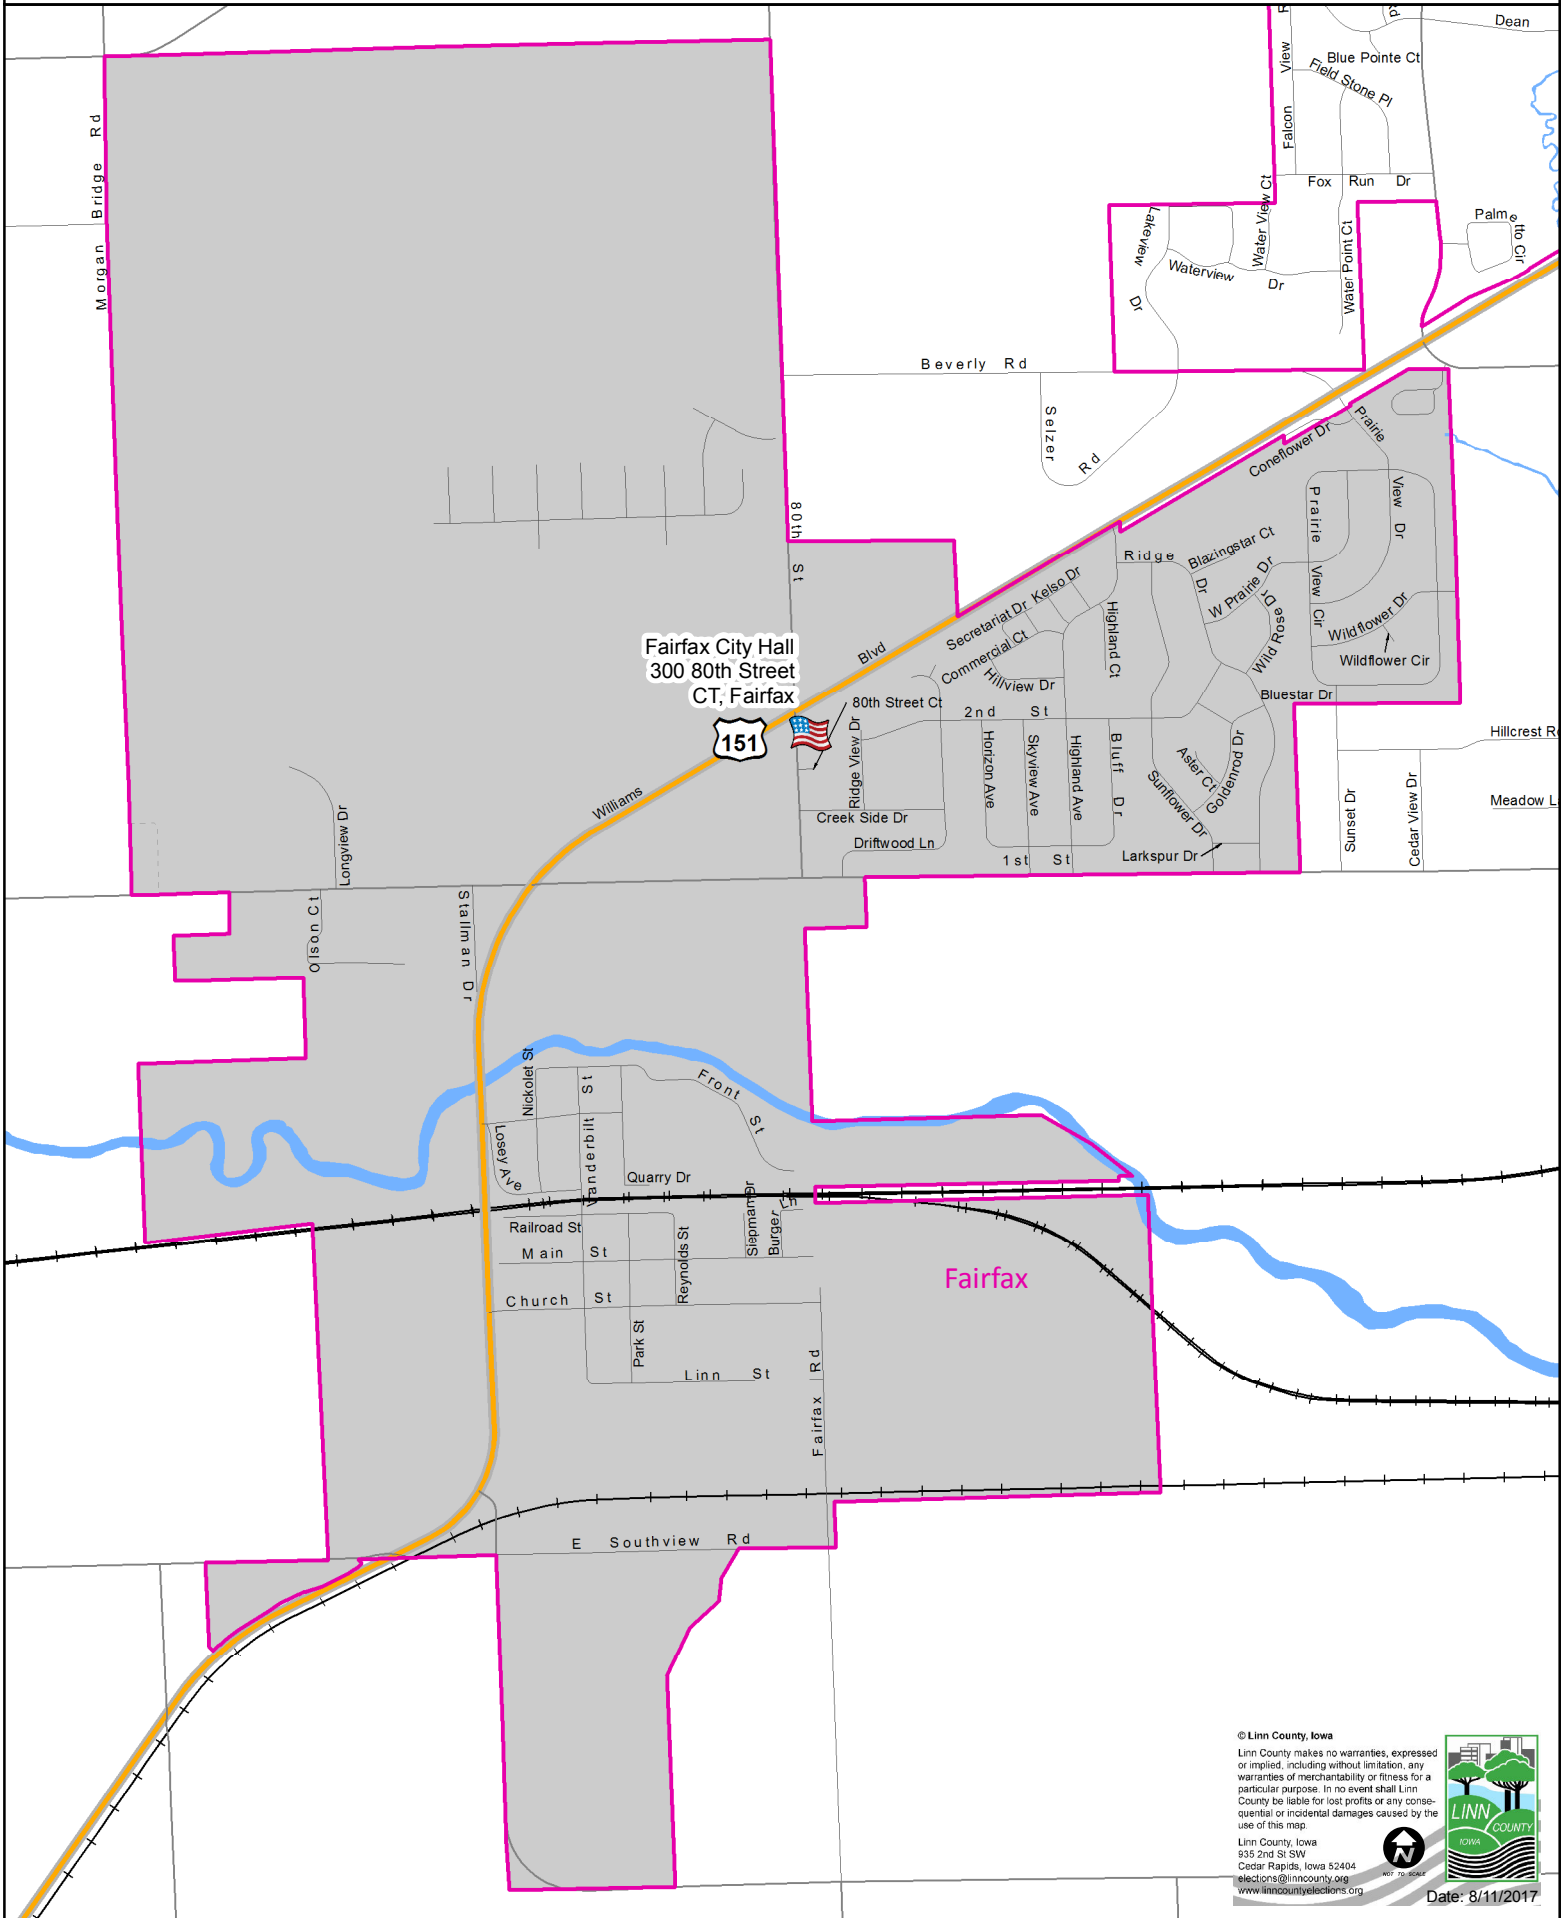

Fairfax Precinct

Polling Place: Fairfax City Hall, 300 80th Street CT, Fairfax

Polling Place

Precinct

© Linn County, Iowa

Date: 8/11/2017