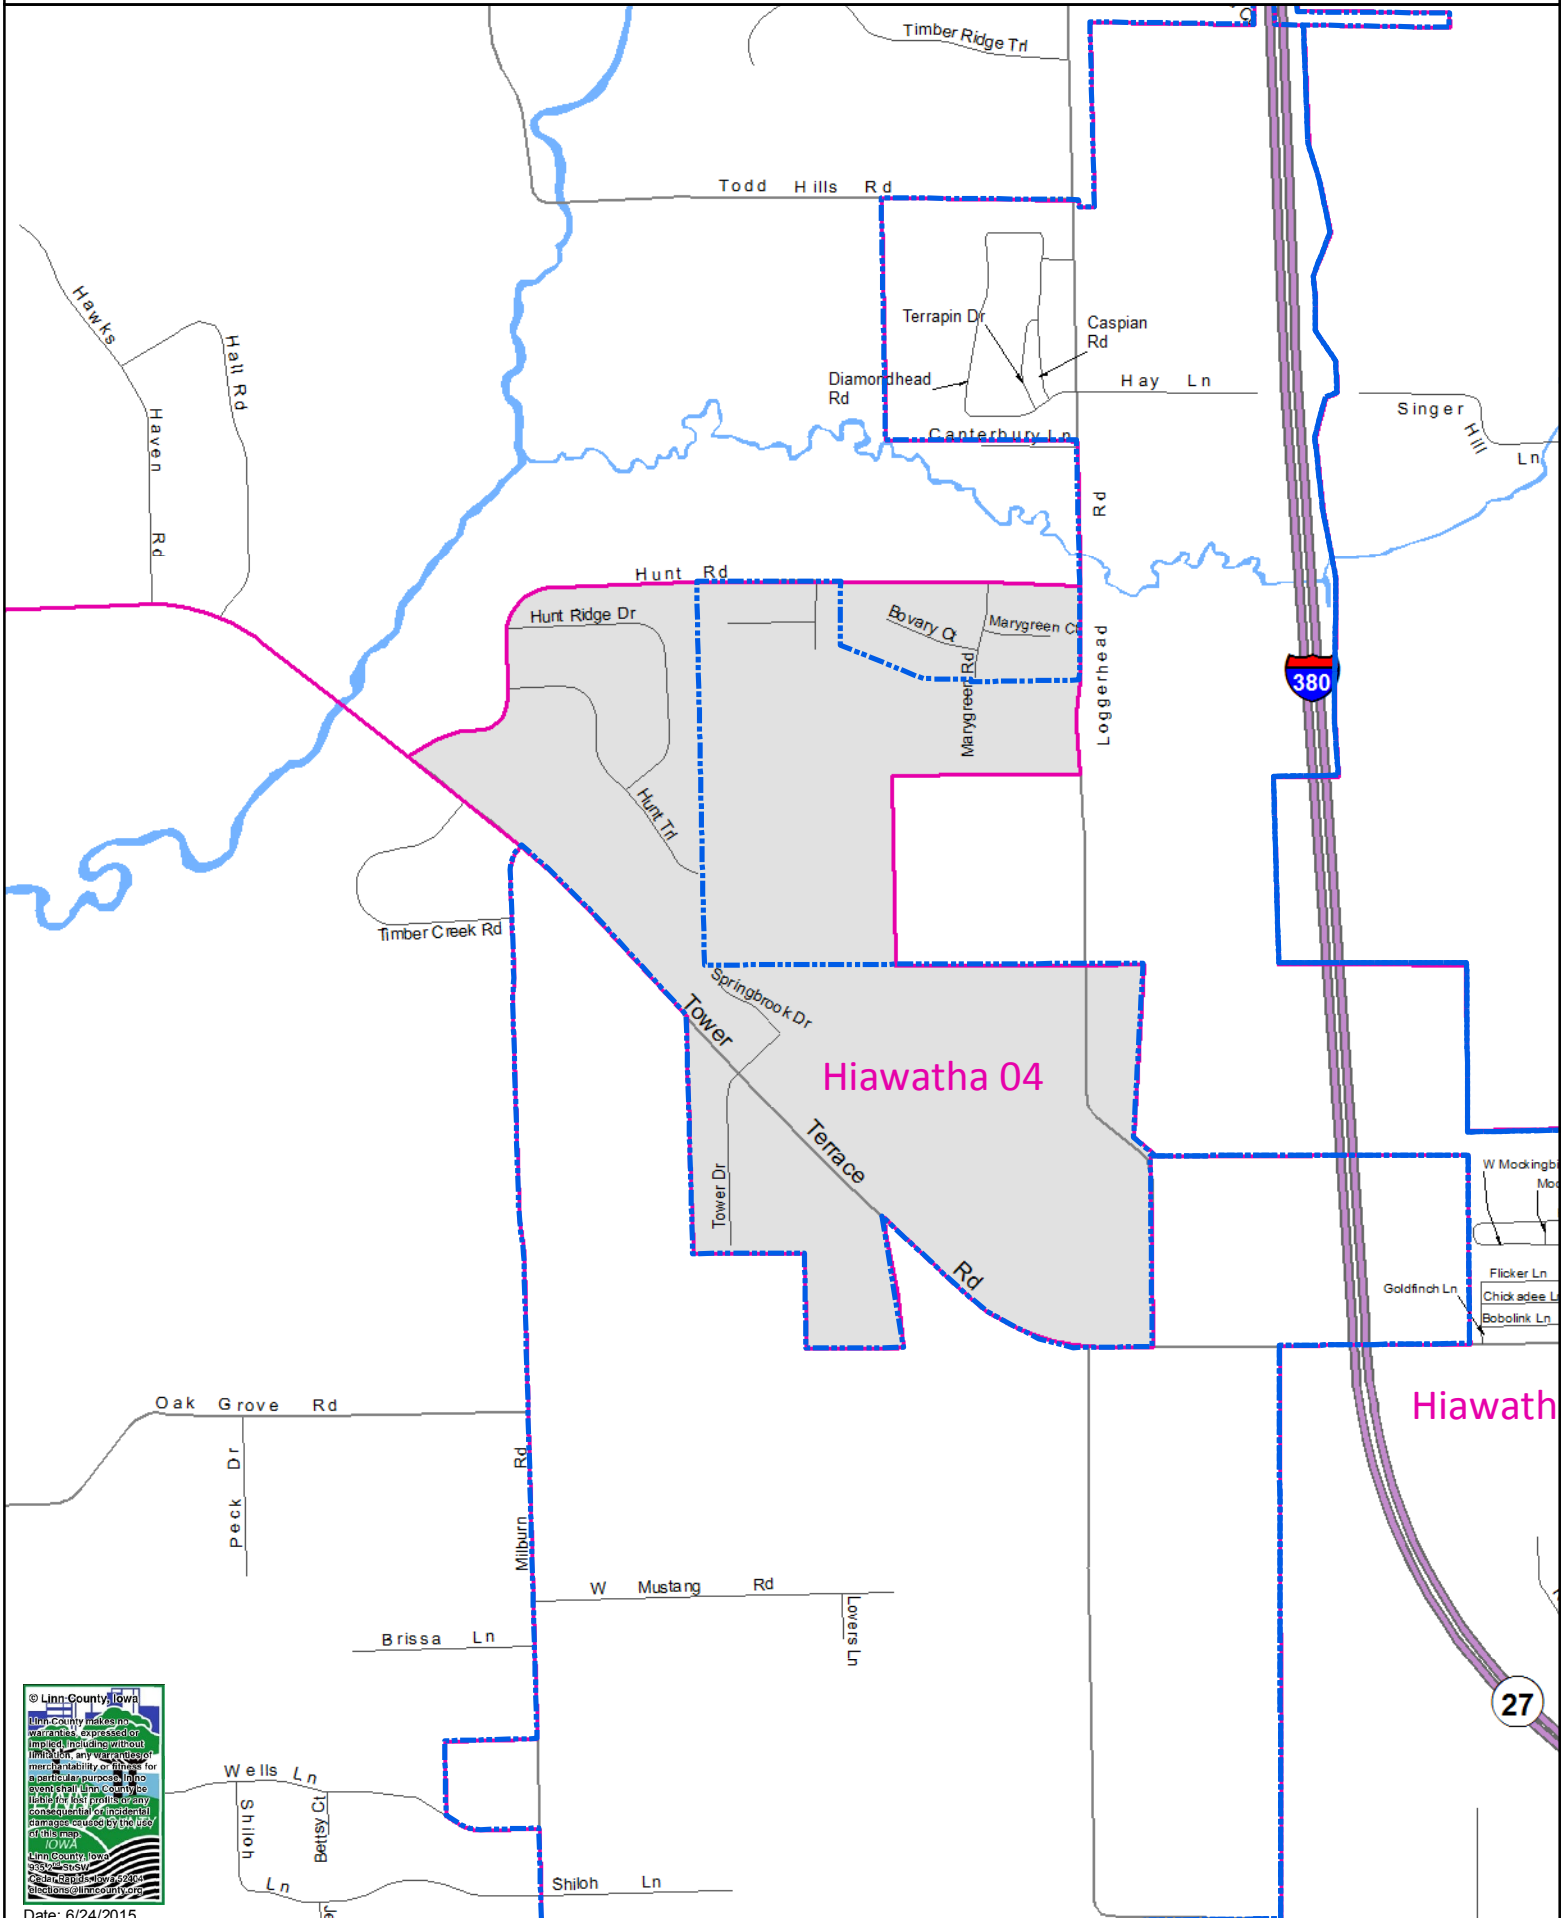

Hiawatha 04 Precinct

Polling Place: King of Kings Lutheran Church, 3275 N Center Point Rd, Cedar Rapids

Polling Place

Precinct

Date: 6/24/2015