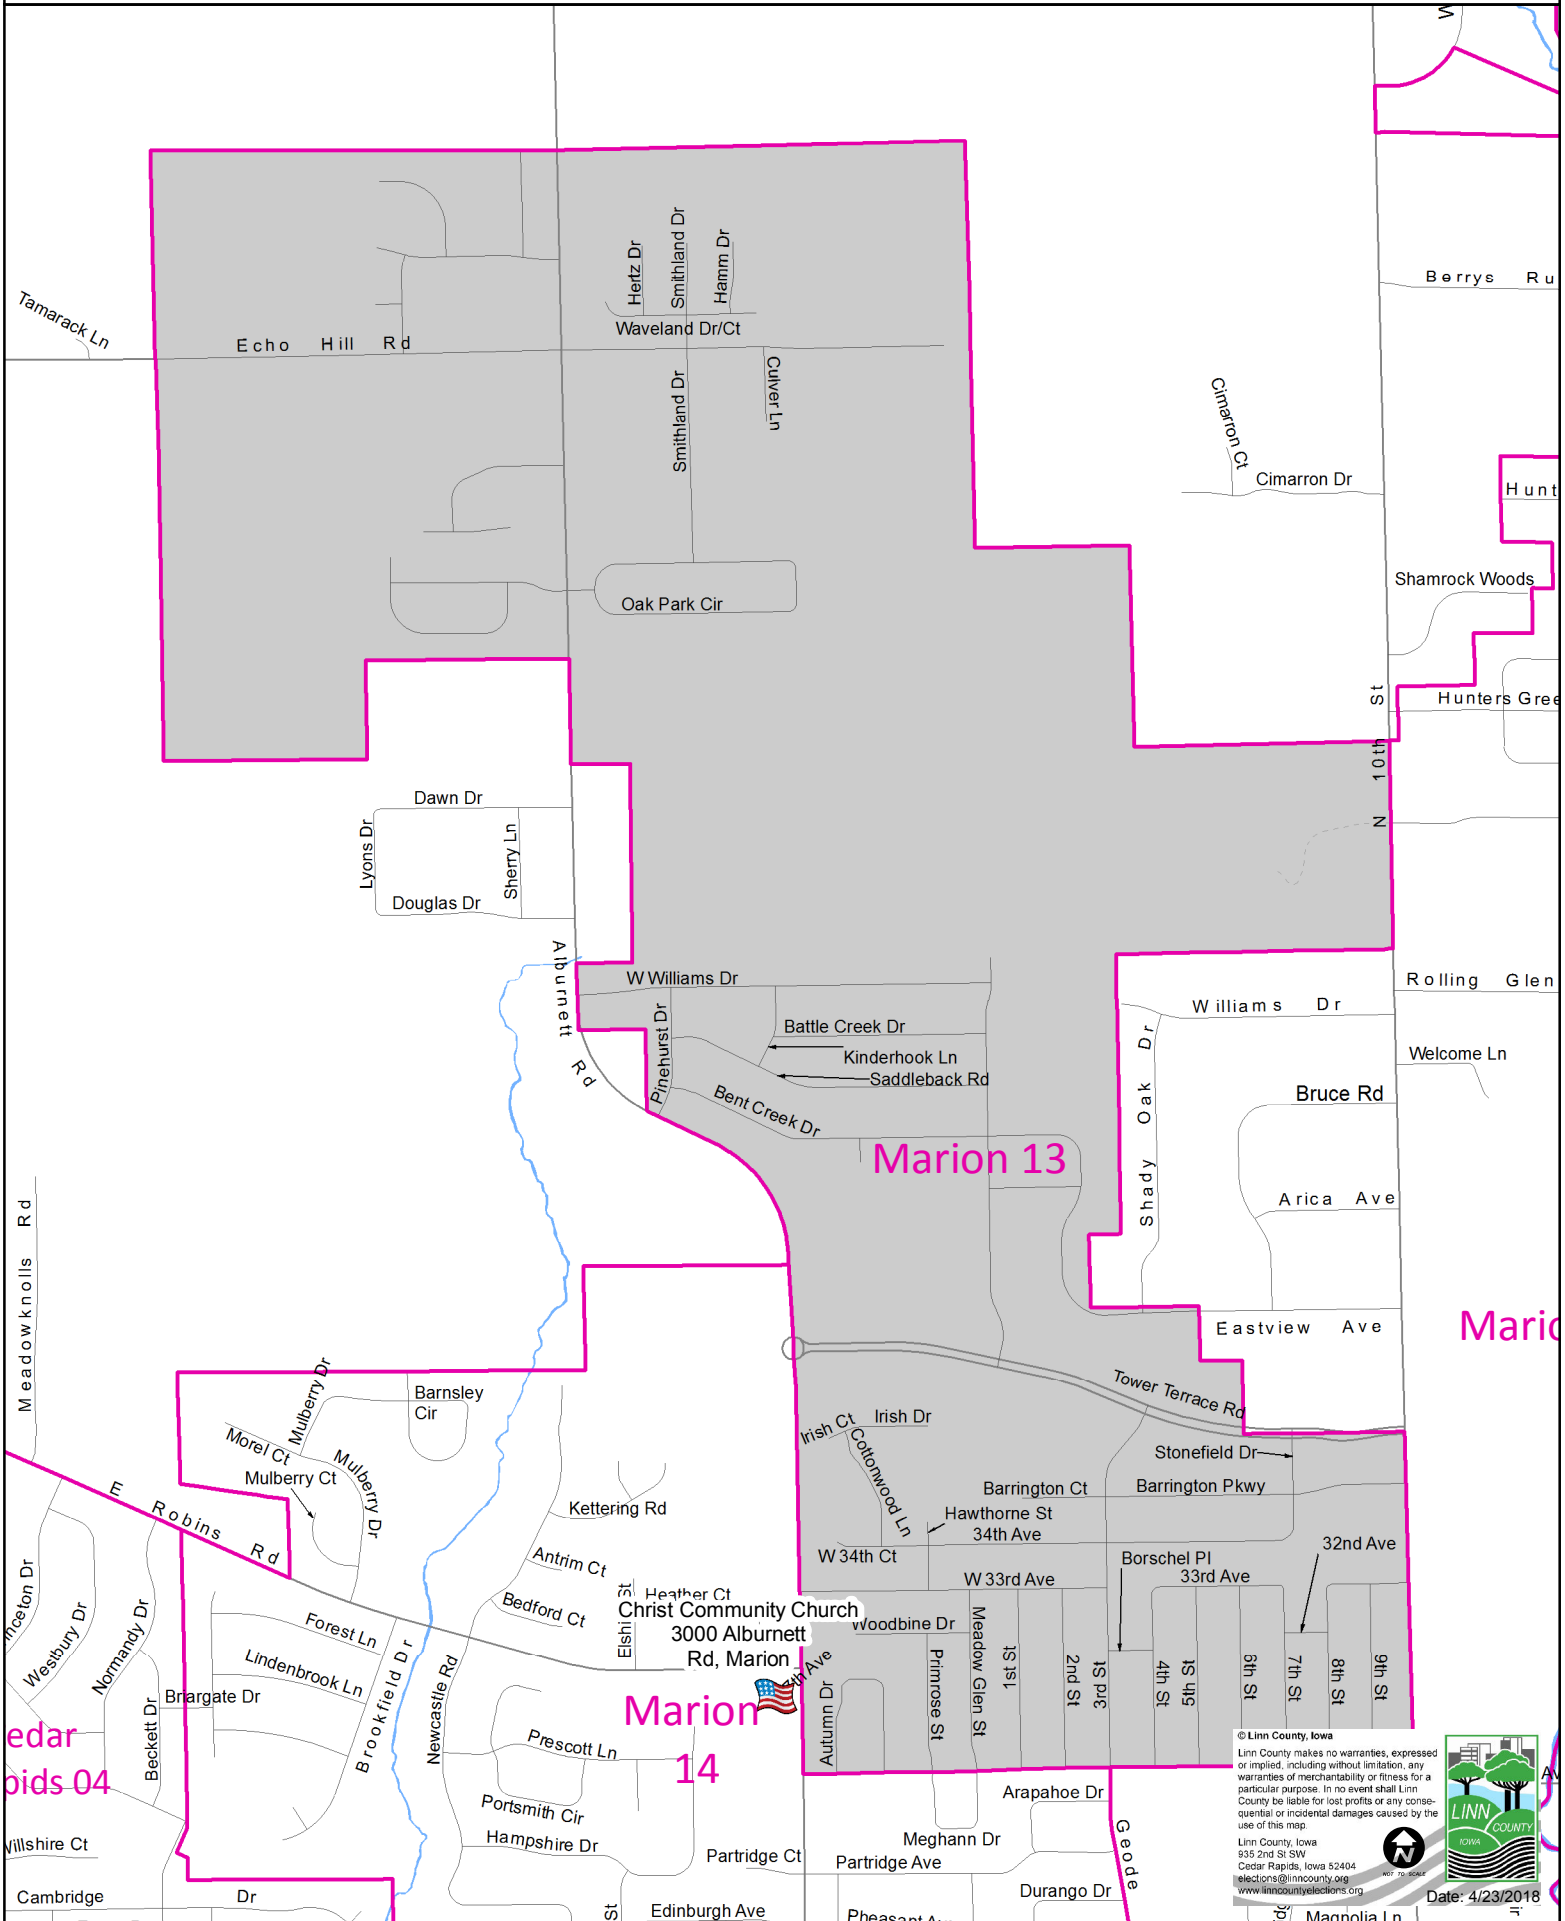

# Marion 13 Precinct

Polling Place: Christ Community Church, 3000 Alburnett Rd, Marion

Polling Place

Precinct

© Linn County, Iowa  
Linn County makes no warranties, expressed or implied, including without limitation, any warranties of merchantability or fitness for a particular purpose. In no event shall Linn County be liable for lost profits or any consequential or incidental damages caused by the use of this map.  
Linn County, Iowa  
935 2nd St SW  
Cedar Rapids, Iowa 52404  
elections@linncounty.org  
www.linncountyelections.org