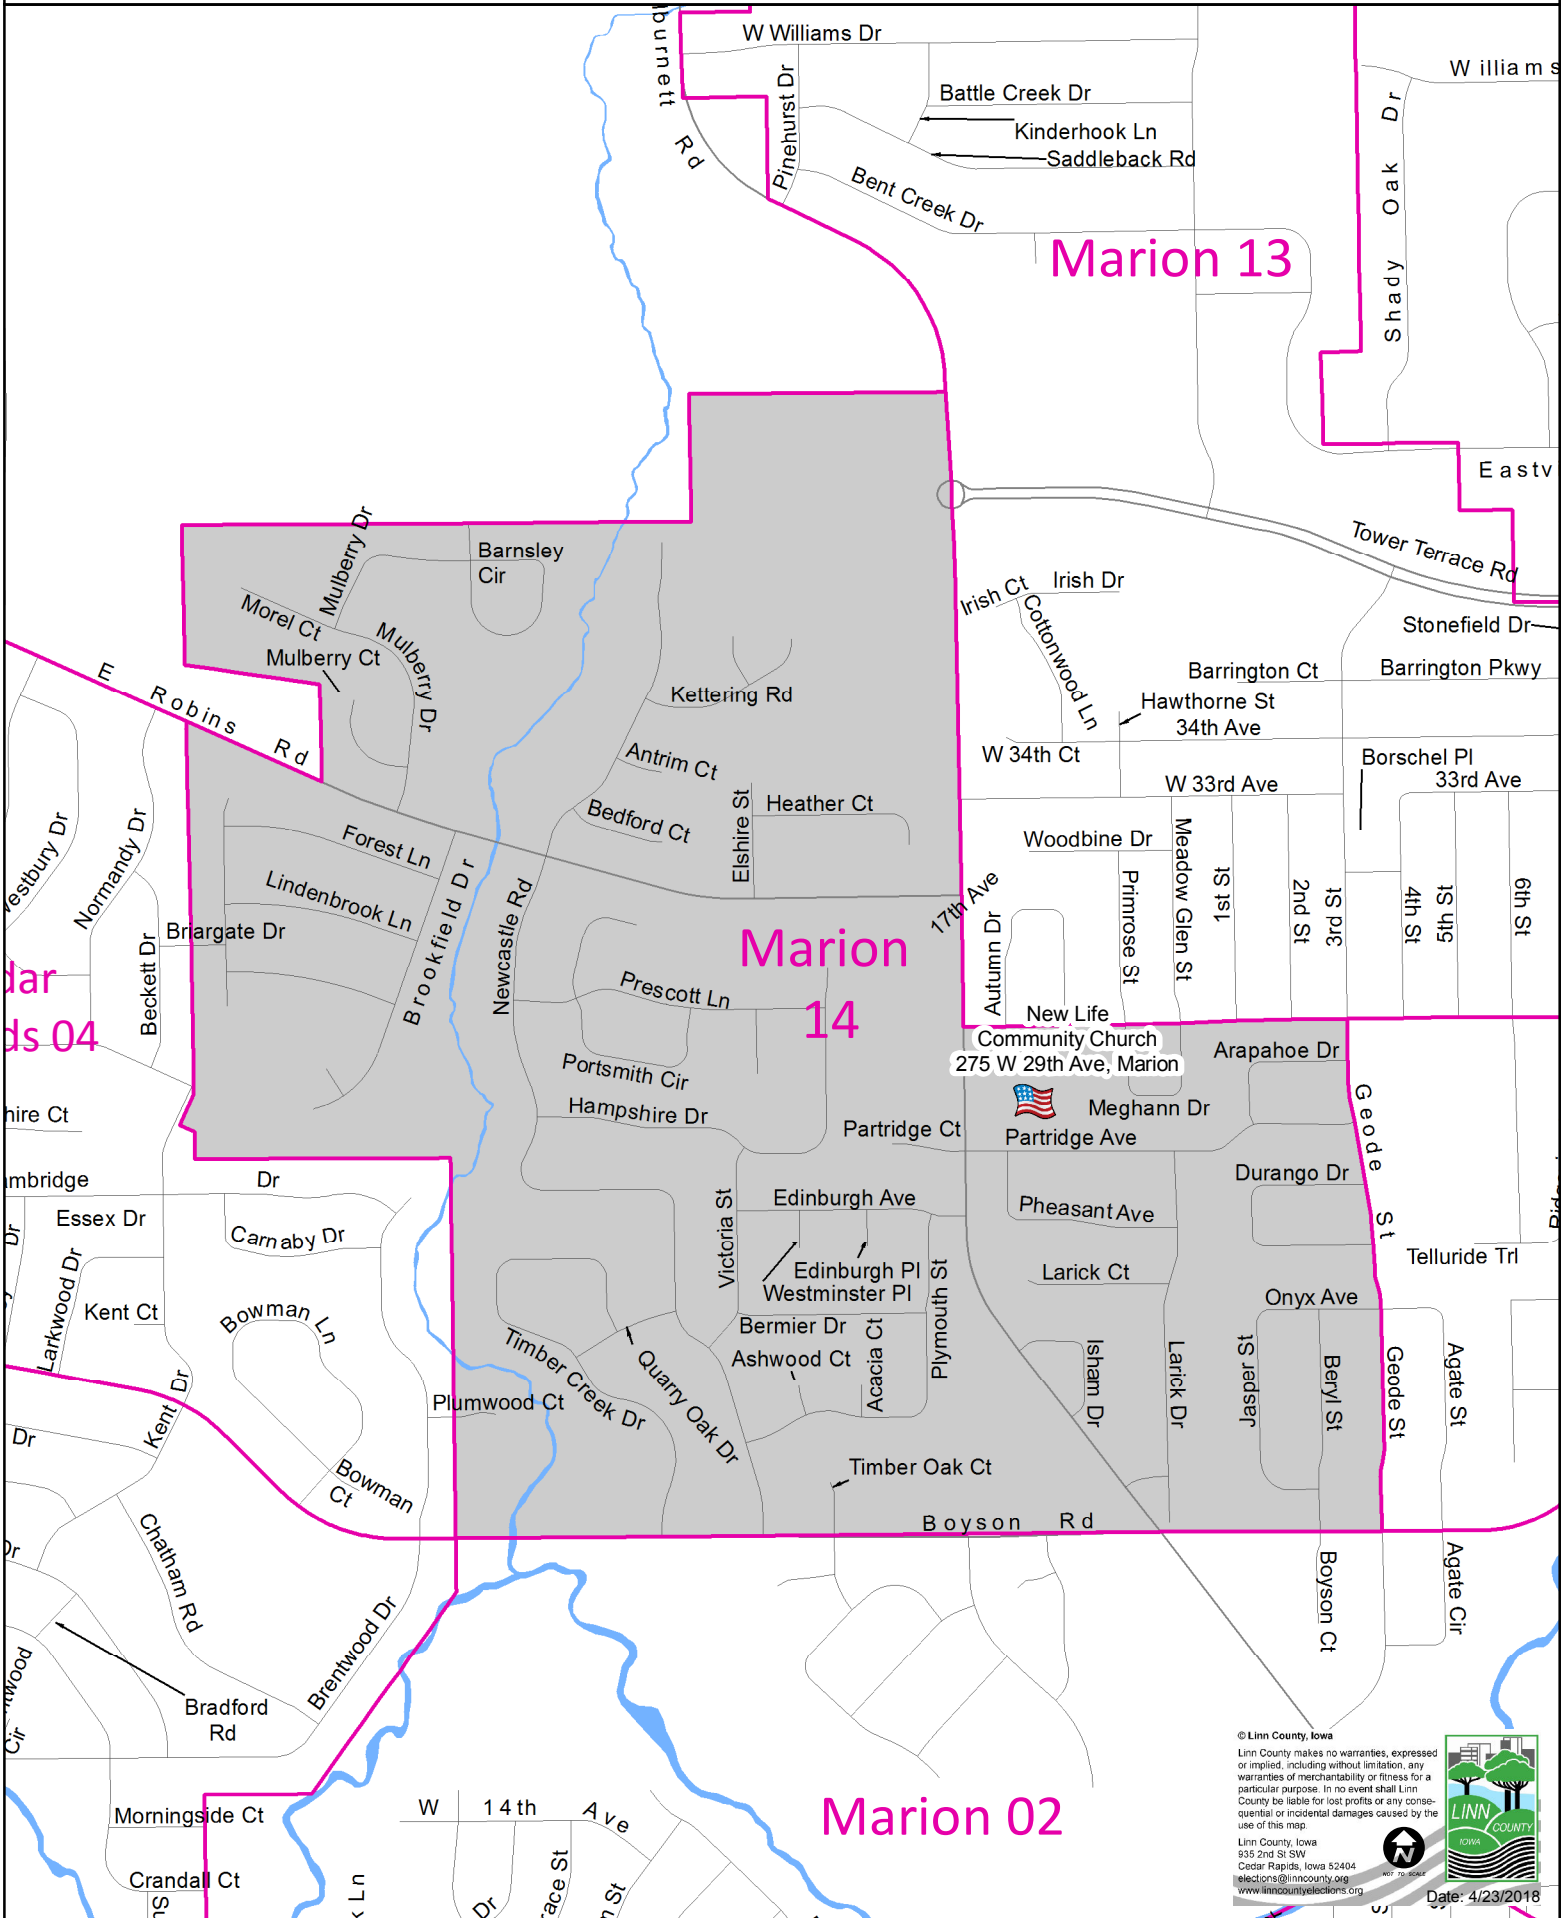

Marion 14 Precinct

Polling Place: New Life Community Church, 275 W 29th Ave, Marion

Polling Place

Precinct

Date: 4/23/2018