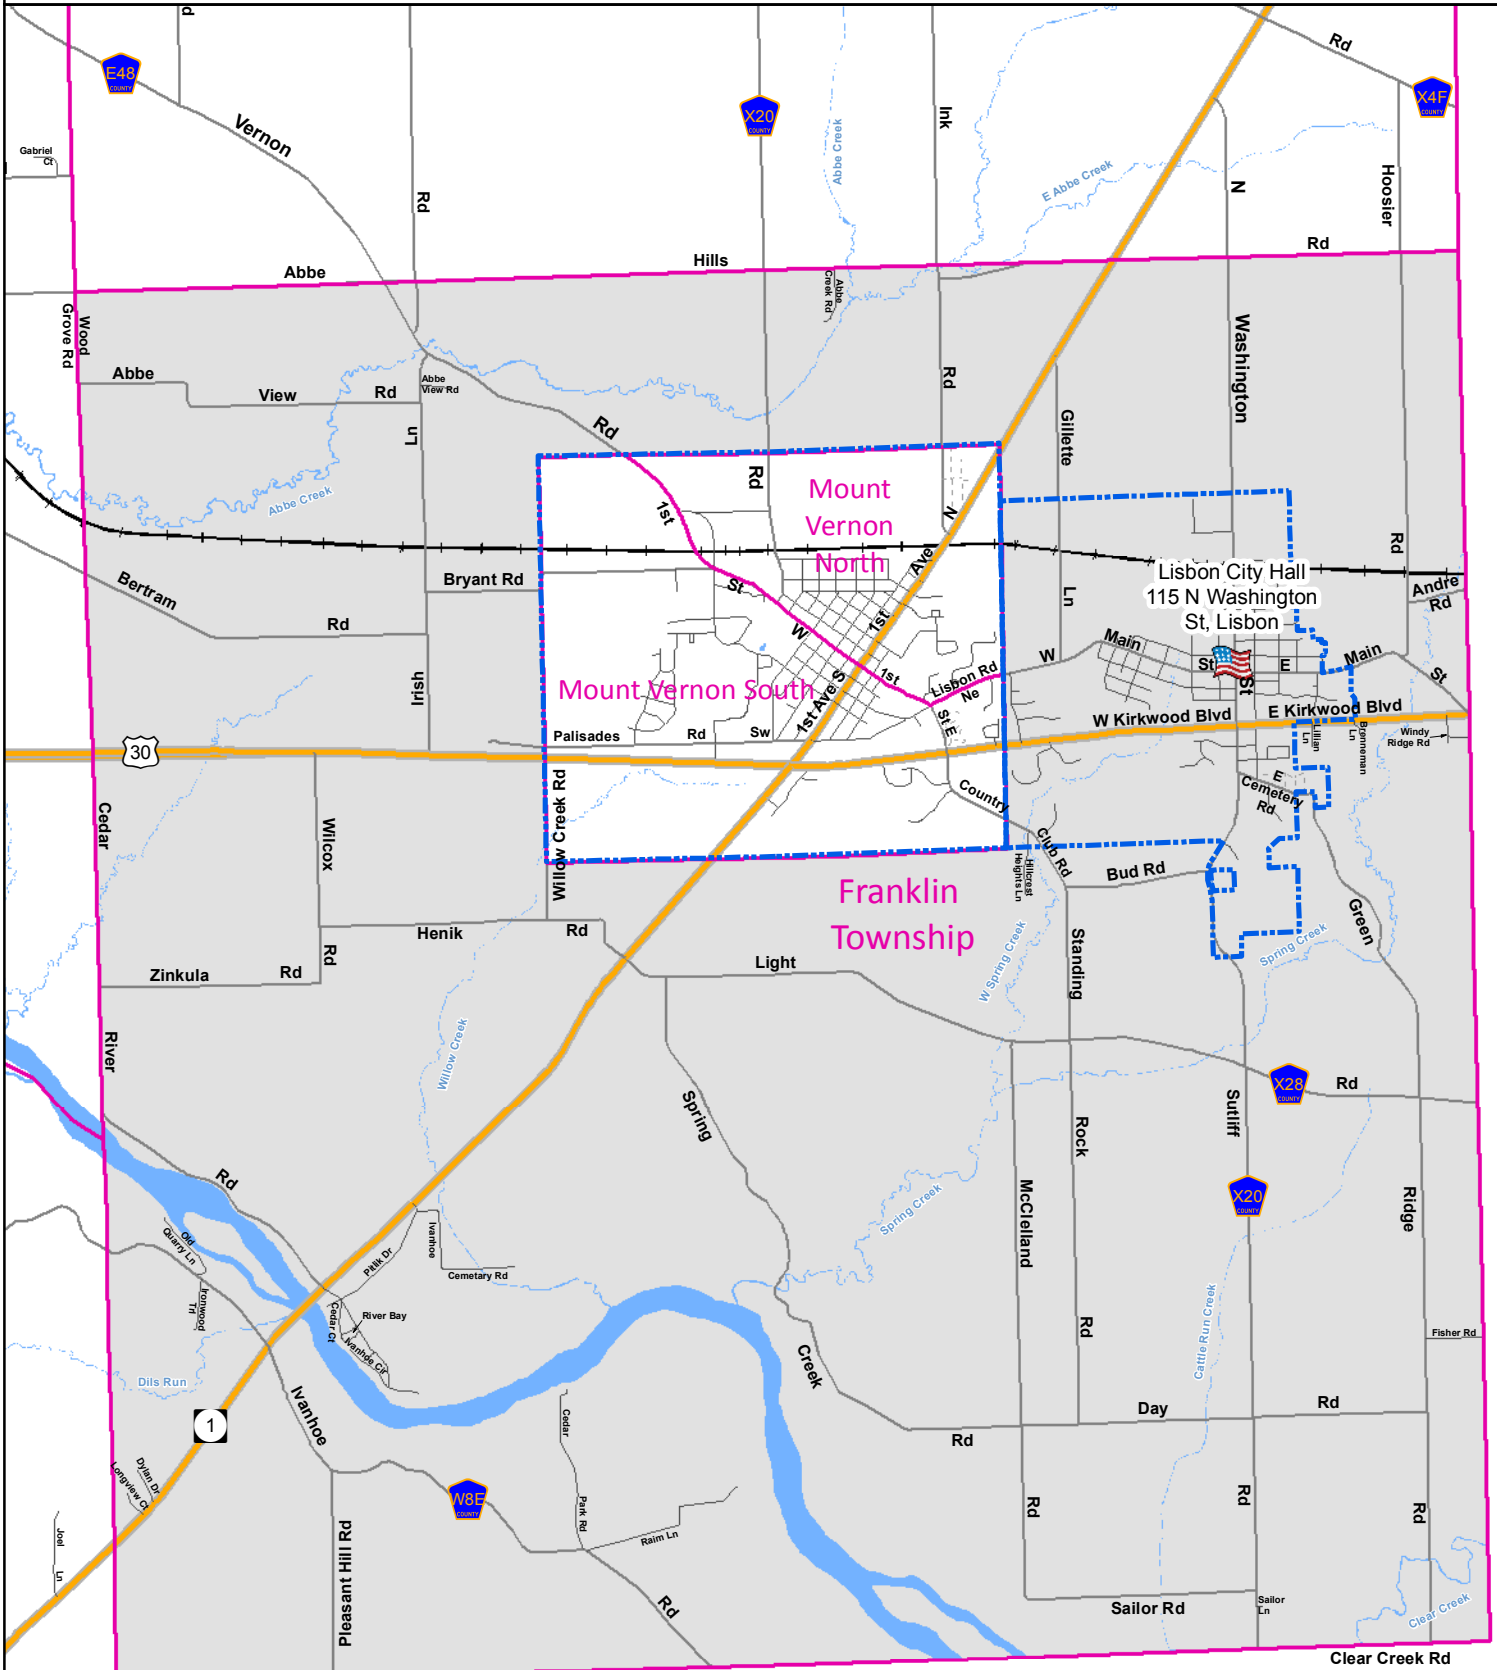

# Franklin Township Precinct

Polling Place: Lisbon City Hall, 115 N Washington St, Lisbon

Polling Place

Precinct

NOT TO SCALE

Date: 6/24/2015