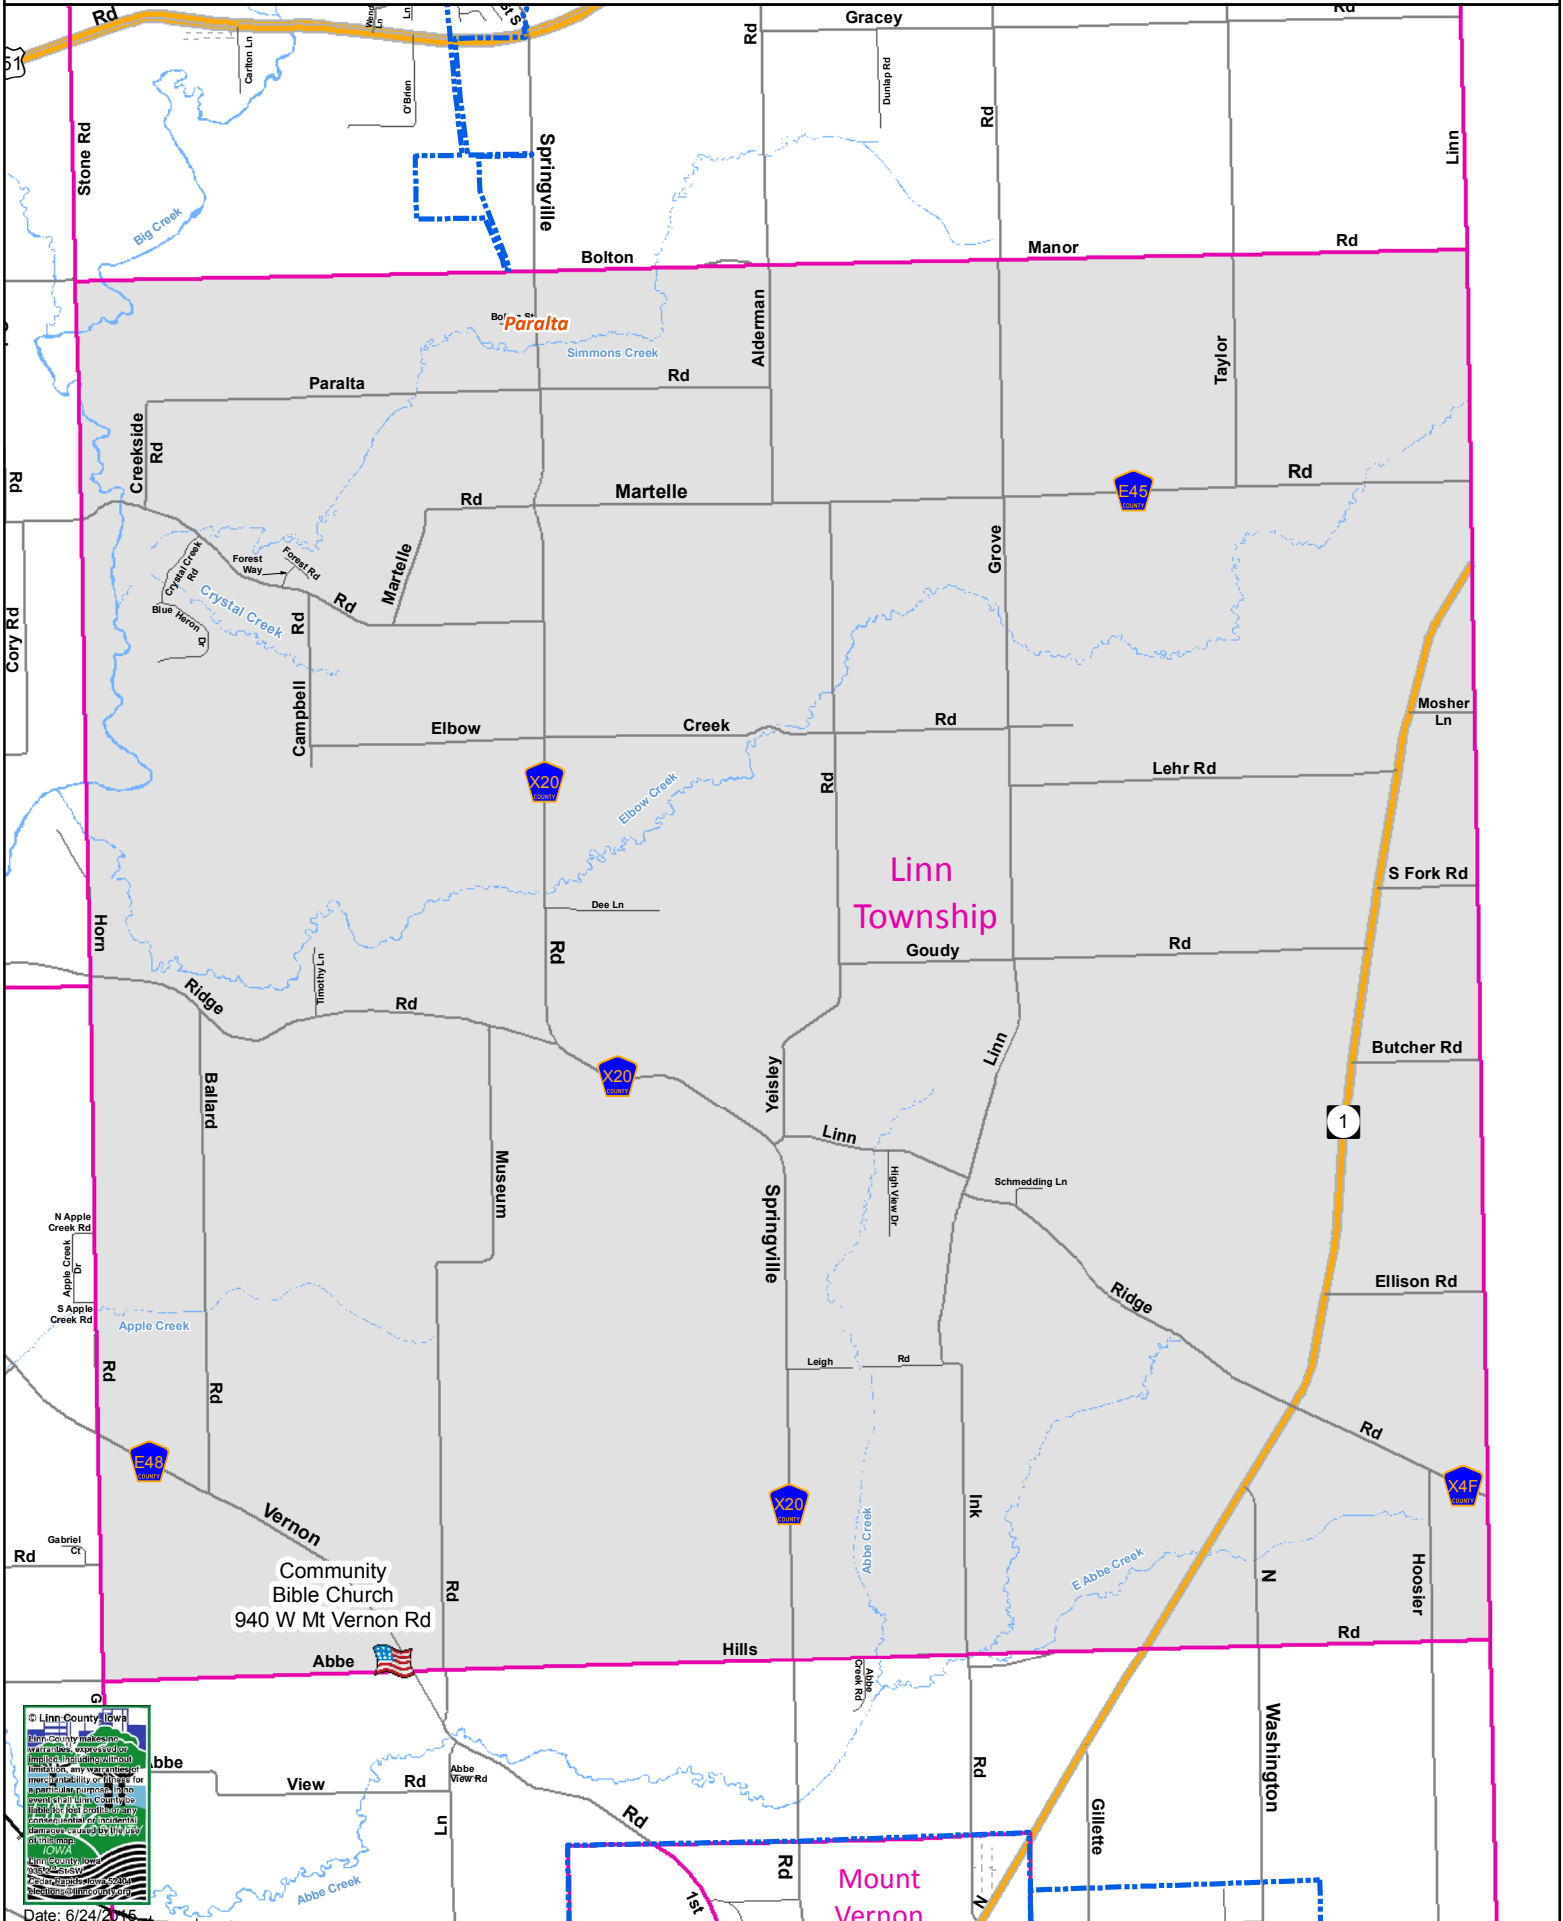

Linn Township Precinct

Polling Place: Community Bible Church, 940 W Mt Vernon Rd

Polling Place

Precinct

Date: 6/24/2015