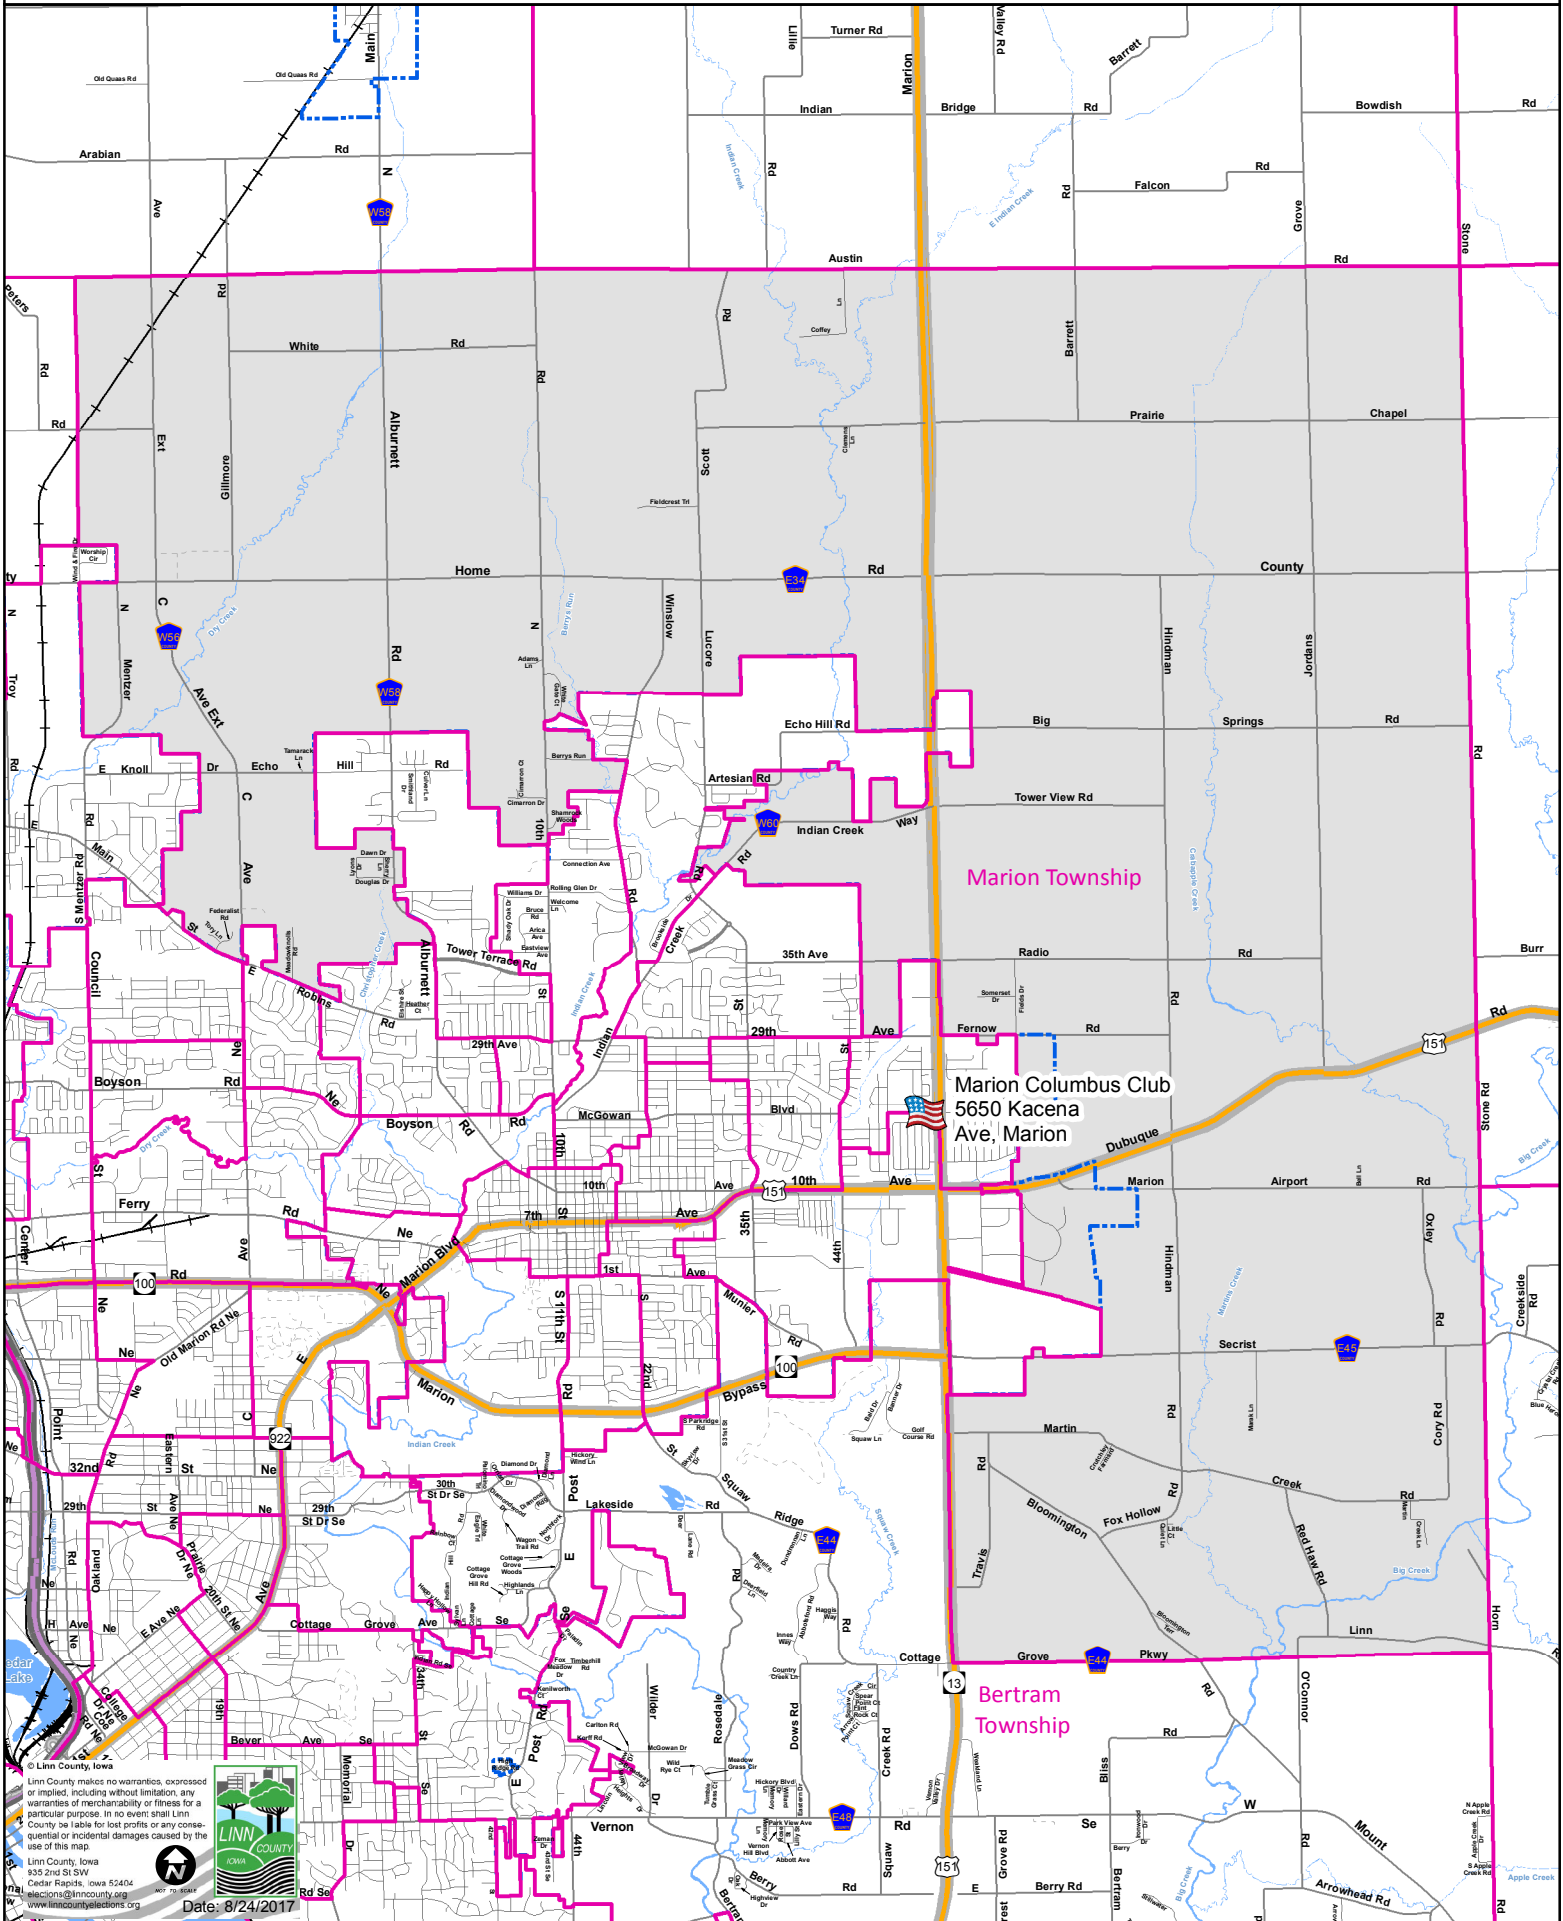

Marion Township Precinct

Polling Place: Marion Columbus Club, 5650 Kacena Ave, Marion

Polling Place

Precinct

Date: 8/24/2017