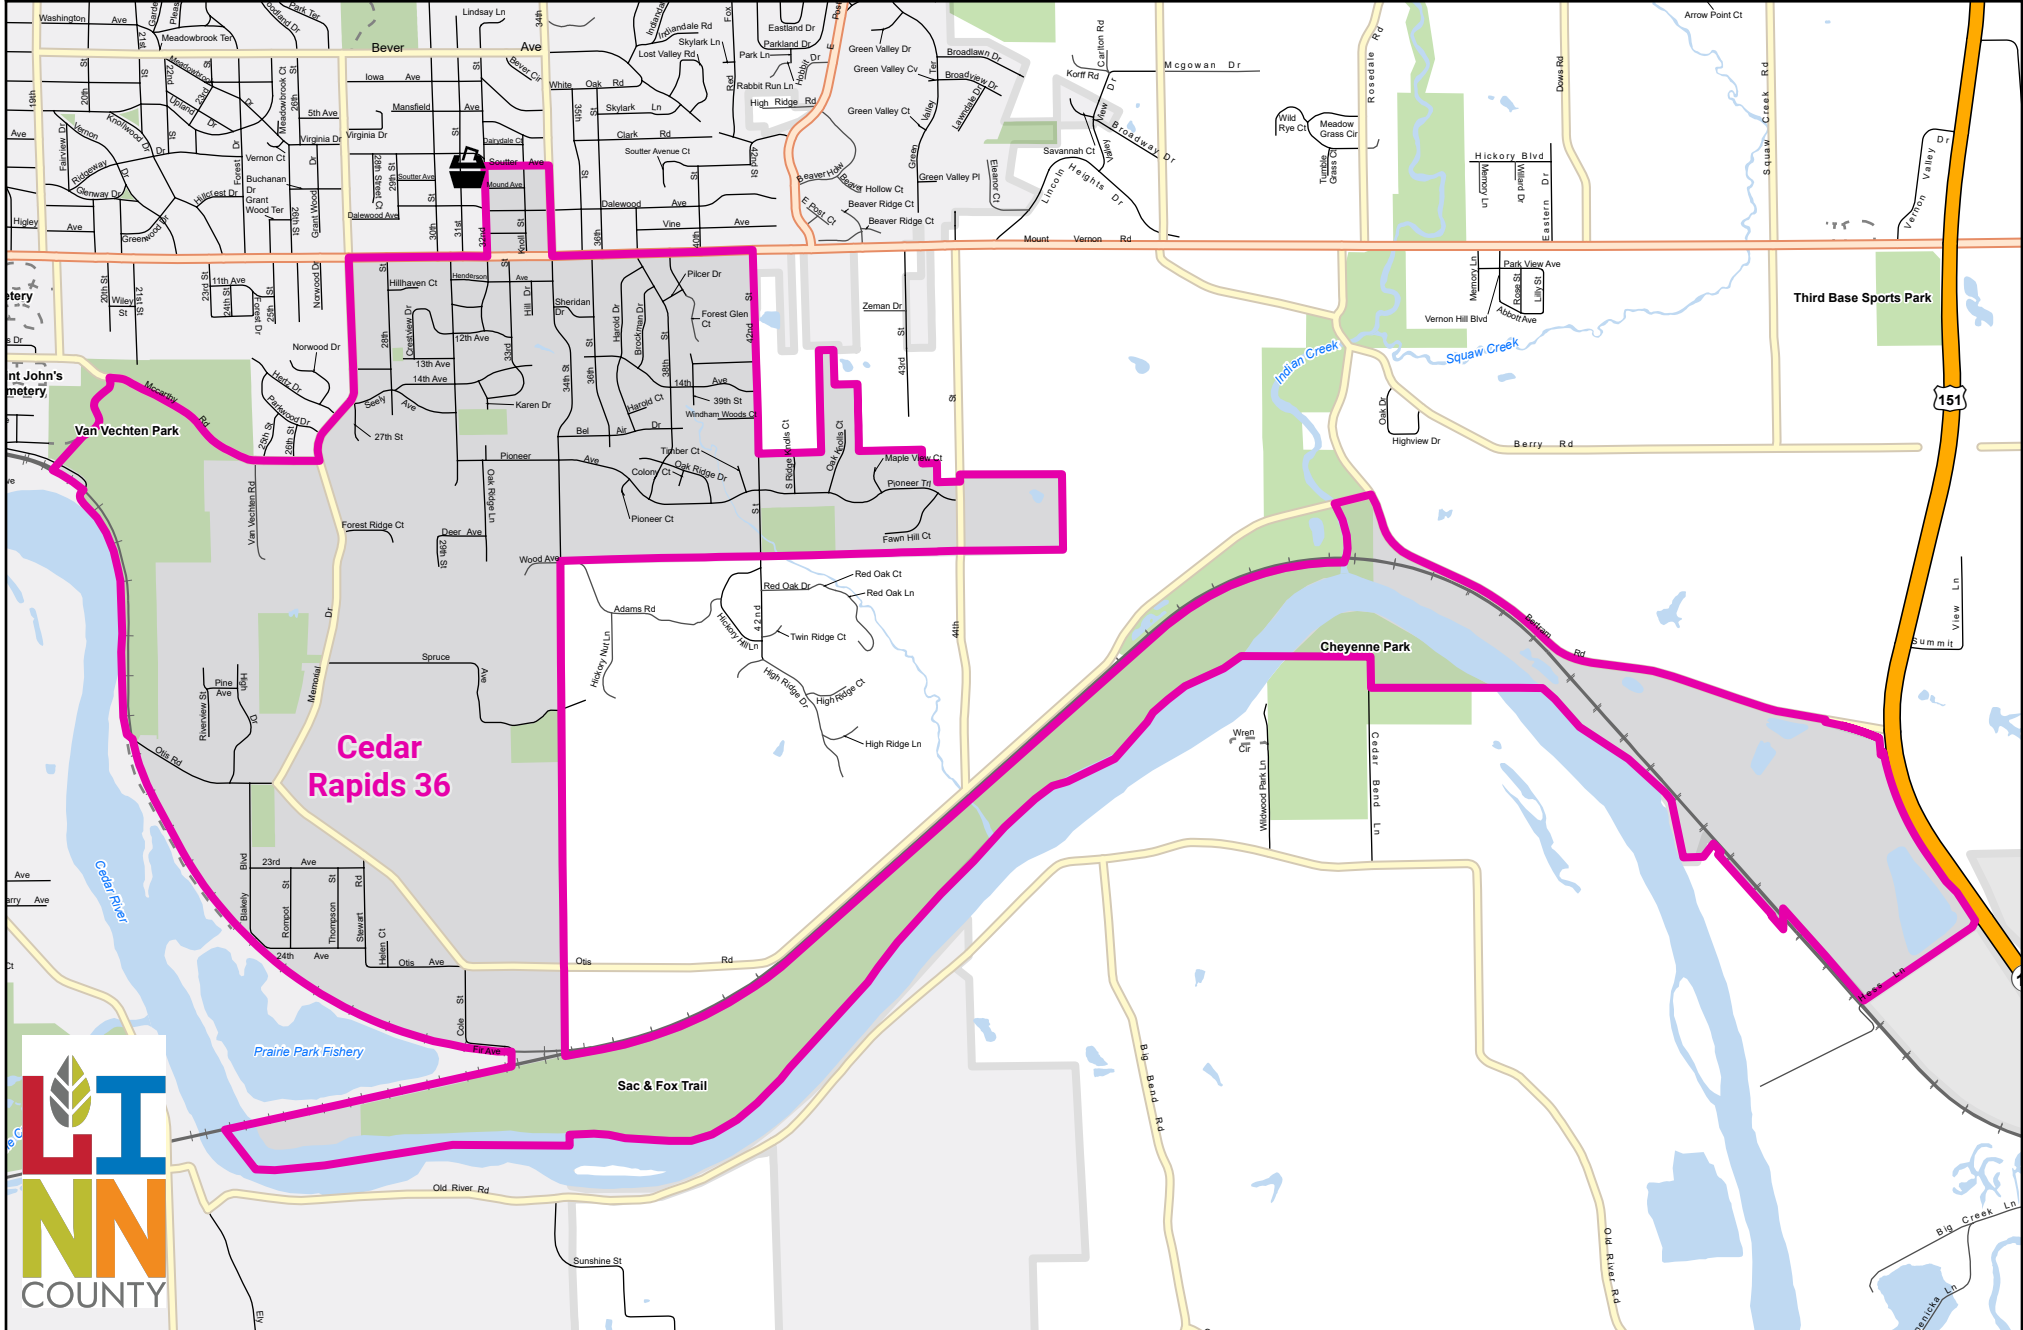

Cedar Rapids 36

St. Stephen's Lutheran Church
610 31st St. SE, Cedar Rapids

 Polling Place

 Voting Precinct

Date Exported: 8/2/2019 11:07 AM

© Linn County, Iowa - Linn County makes no warranties, expressed or implied, including without limitation, any warranties of merchantability or fitness for a particular purpose. In no event shall Linn County be liable for lost profits or any consequential or incidental damages caused by the use of this map.