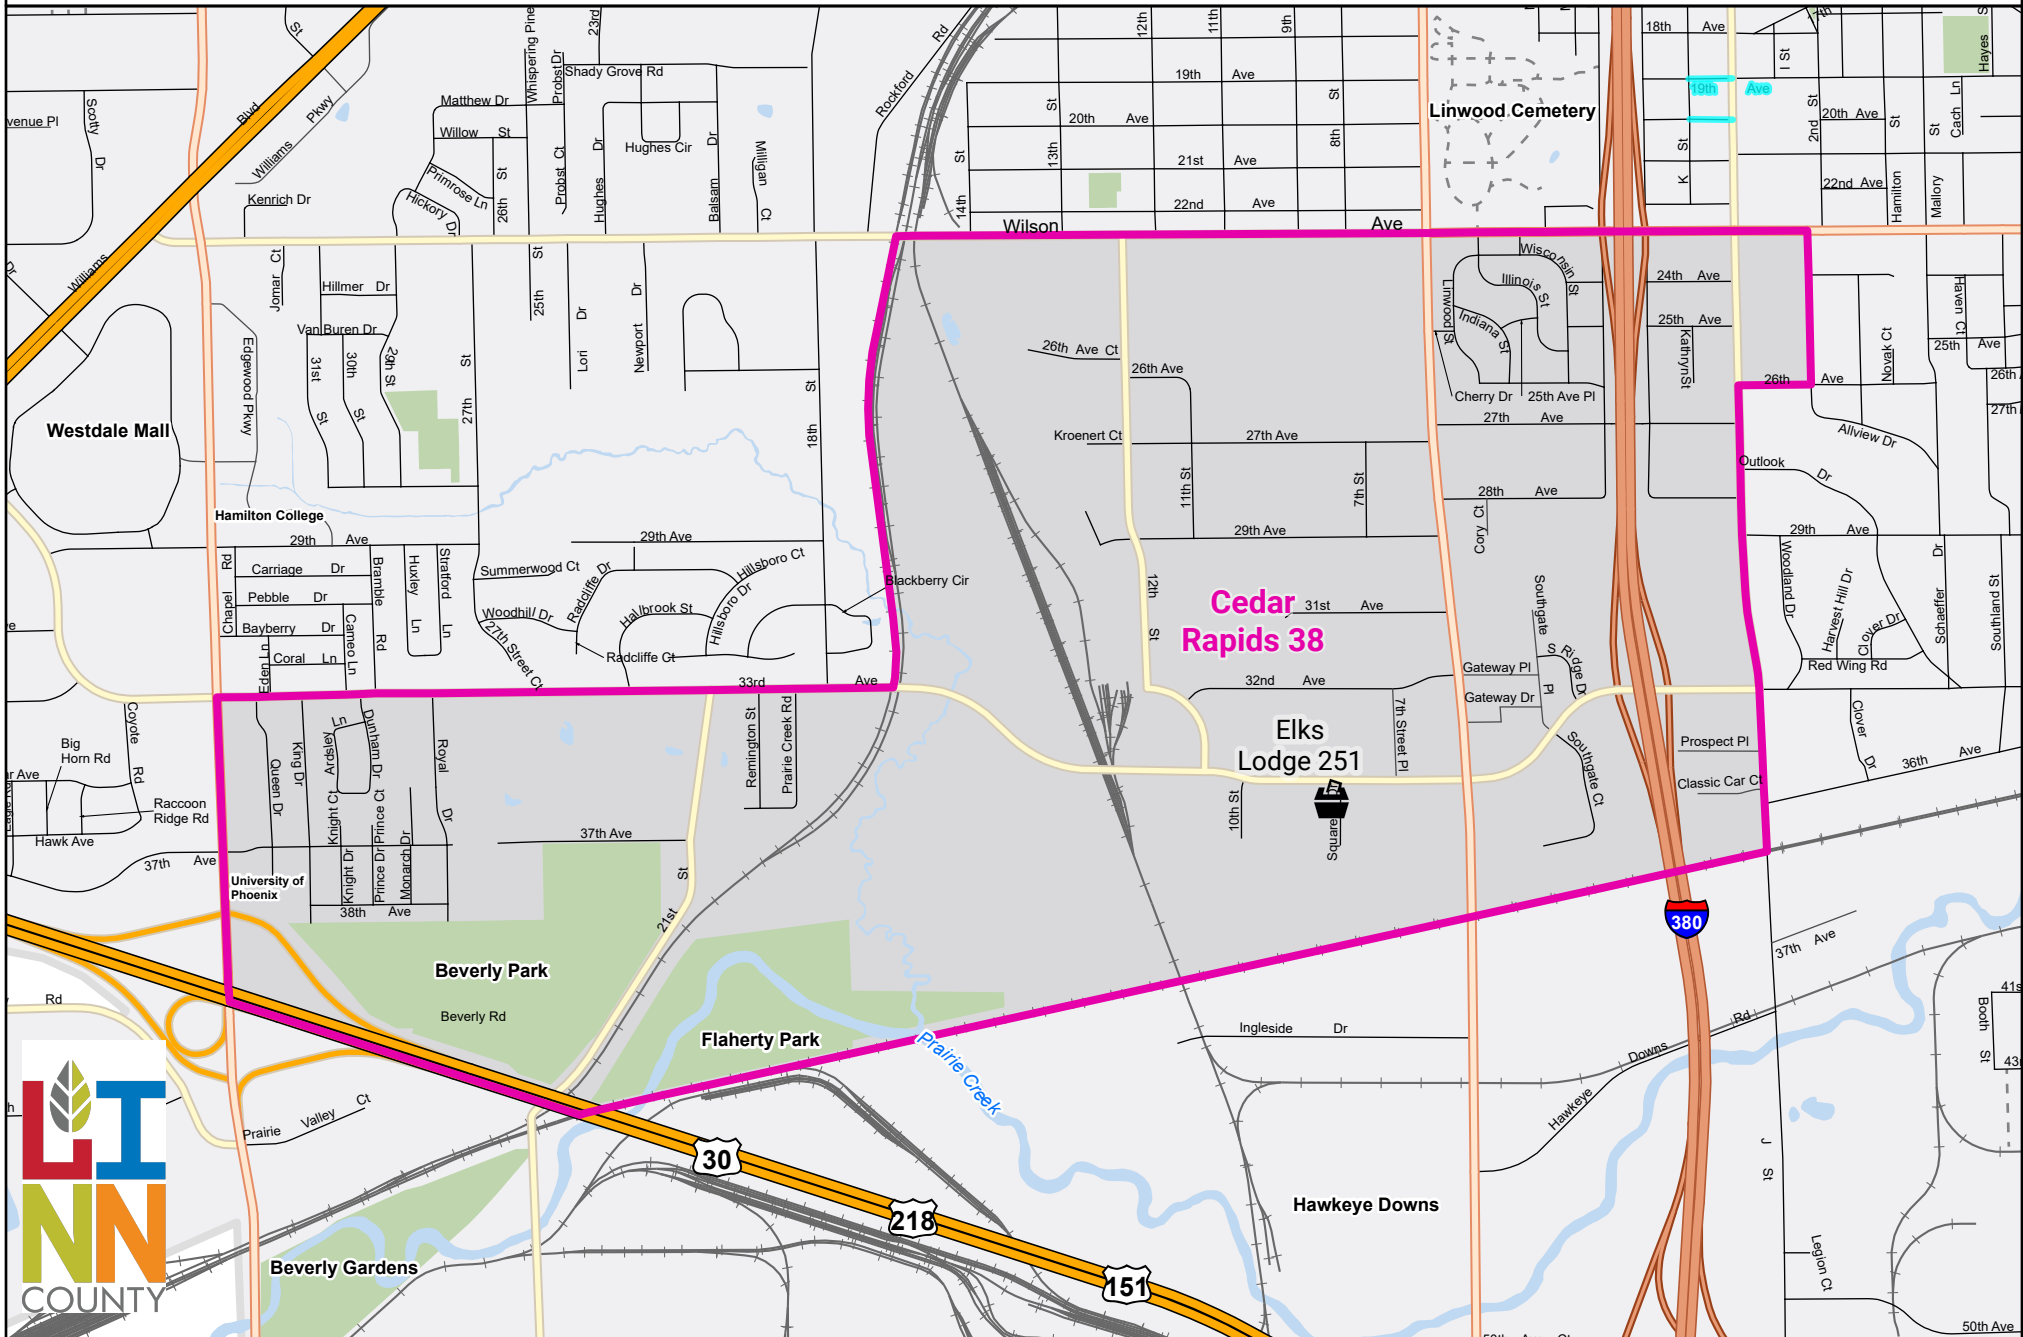

Cedar Rapids 38

Elks Lodge 251
801 33rd Ave SW, Cedar Rapids

 Polling Place
 Voting Precinct
Date Expired: 8/2/2019 11:07 AM

© Linn County, Iowa - Linn County makes no warranties, expressed or implied, including without limitation, any warranties of merchantability or fitness for a particular purpose. In no event shall Linn County be liable for lost profits or any consequential or incidental damages caused by the use of this map.