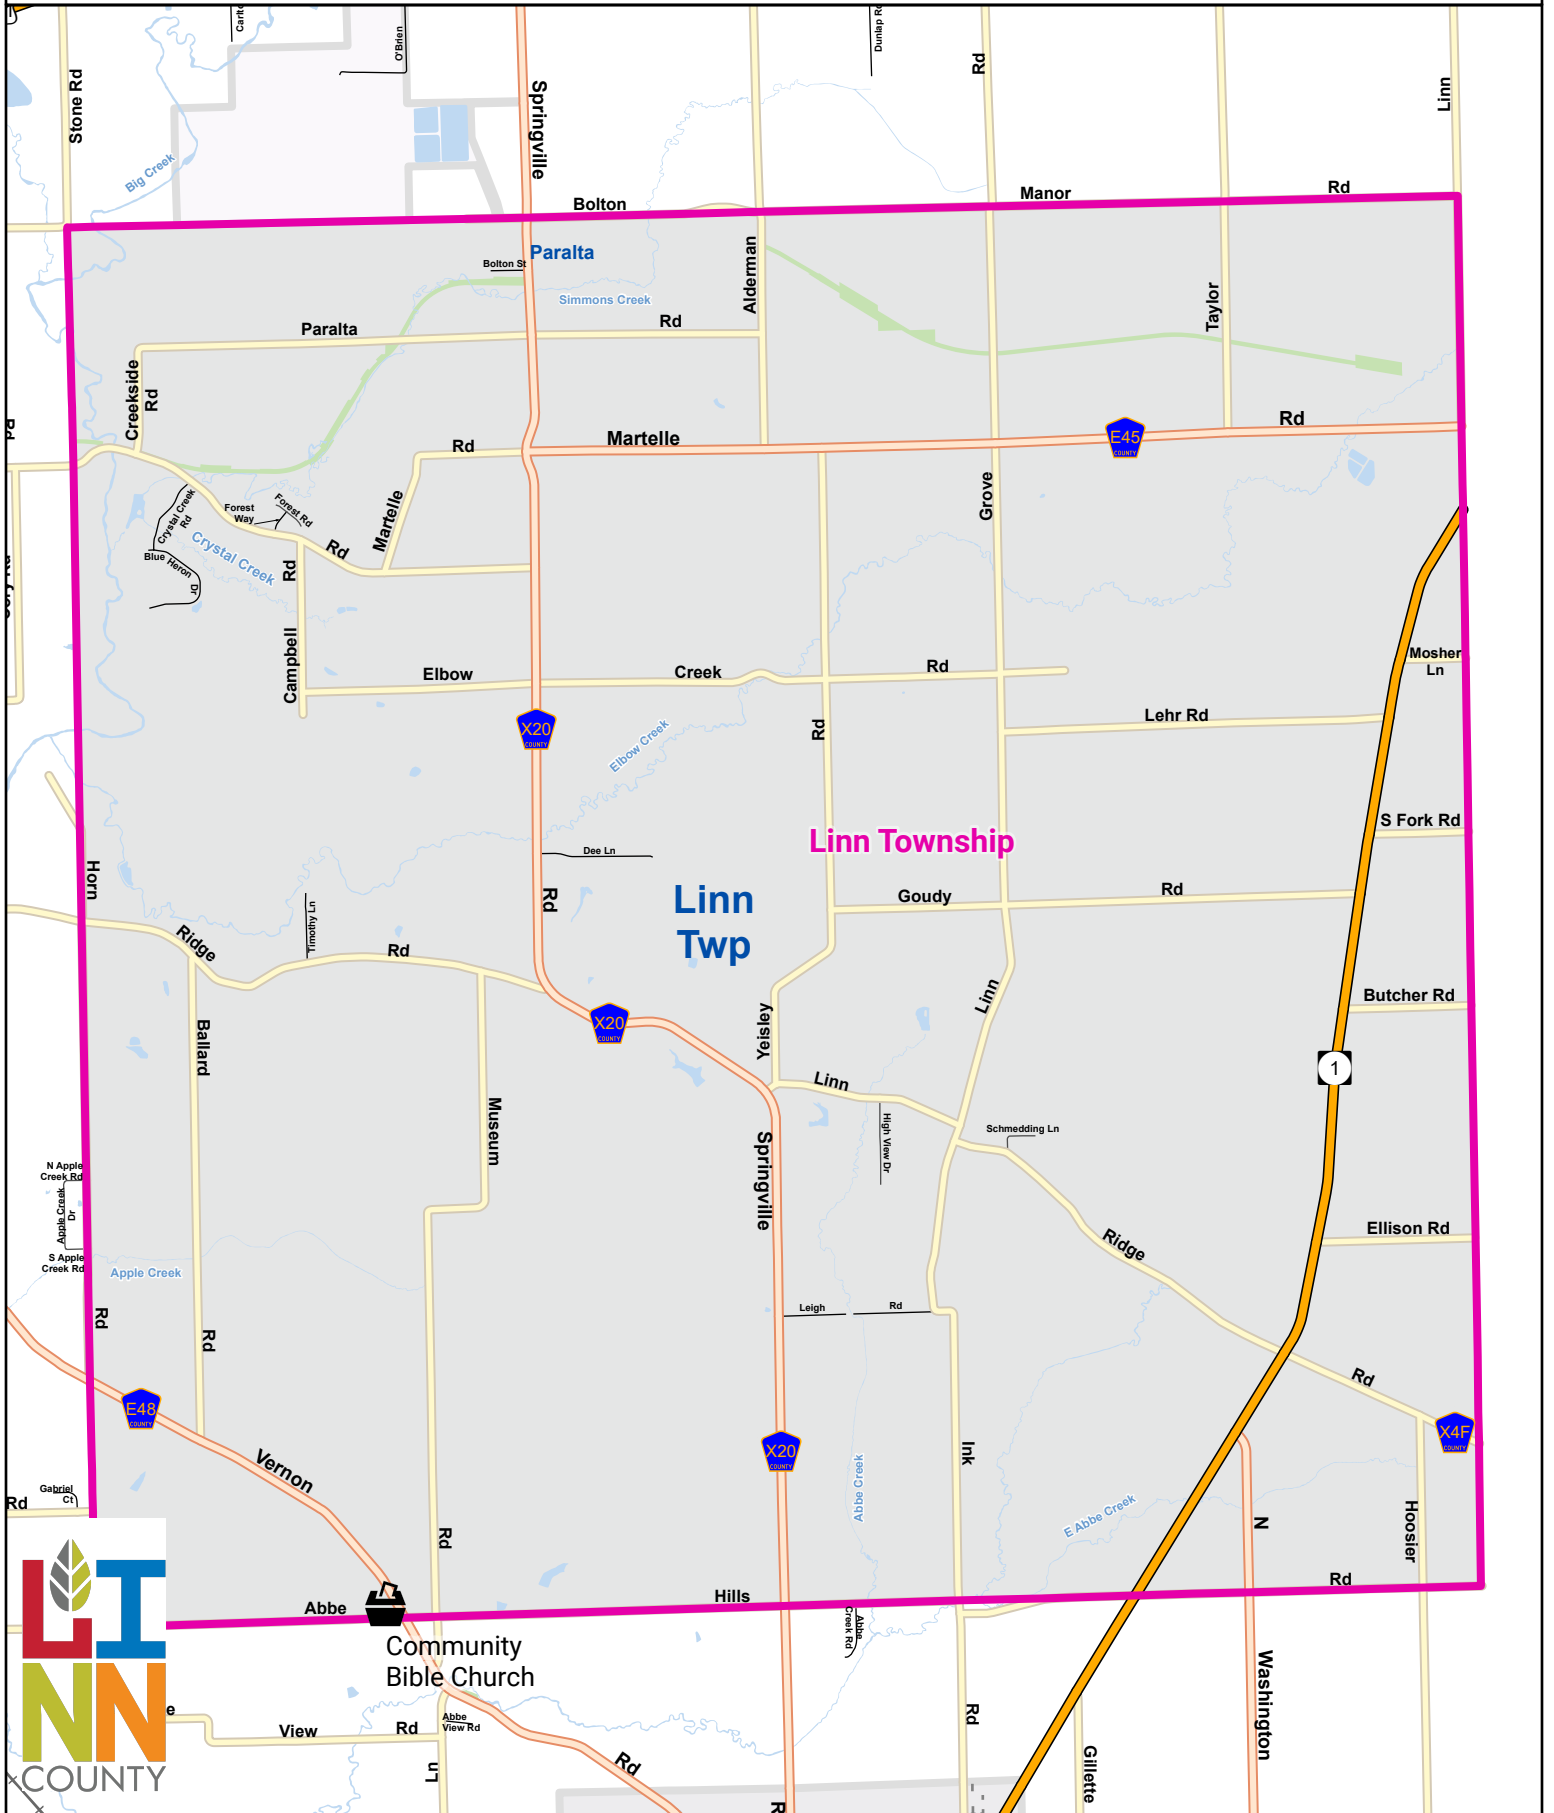

# Linn Township

Community Bible Church

940 W. Mt. Vernon Rd., Mount Vernon

Polling Place

Voting Precinct

Date Exported: 8/2/2019 11:15 AM

Community Bible Church