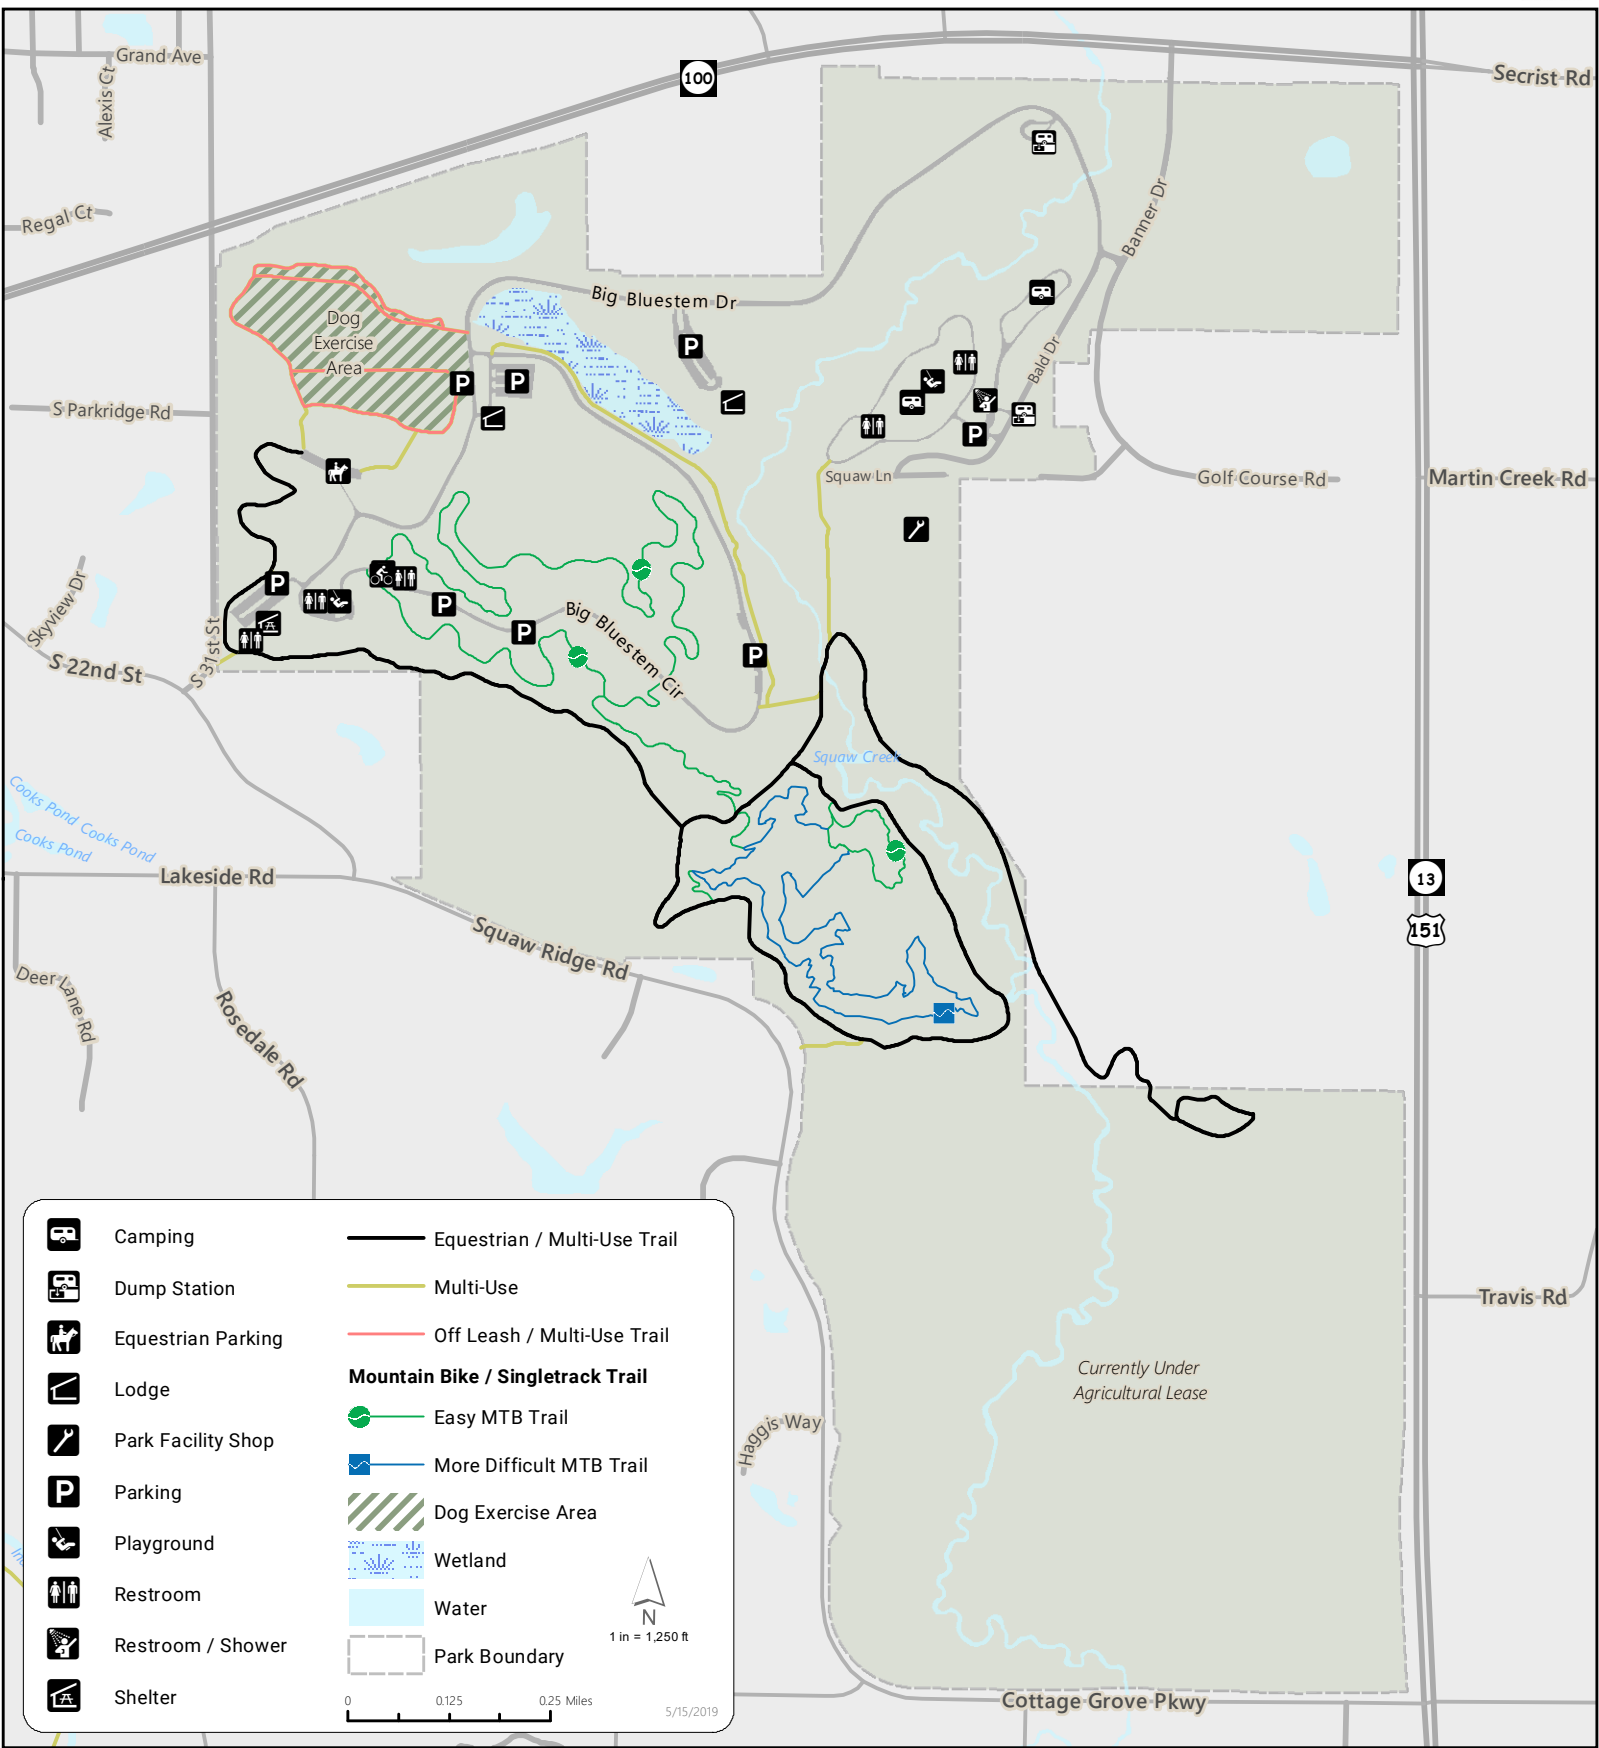

Squaw Creek Park

Marion, IA 52302

- Camping
- Dump Station
- Equestrian Parking
- Lodge
- Park Facility Shop
- Parking
- Playground
- Restroom
- Restroom / Shower
- Shelter
- Equestrian / Multi-Use Trail
- Multi-Use
- Off Leash / Multi-Use Trail
- Mountain Bike / Singletrack Trail**
- Easy MTB Trail
- More Difficult MTB Trail
- Dog Exercise Area
- Wetland
- Water
- Park Boundary

1 in = 1,250 ft

0 0.125 0.25 Miles

5/15/2019